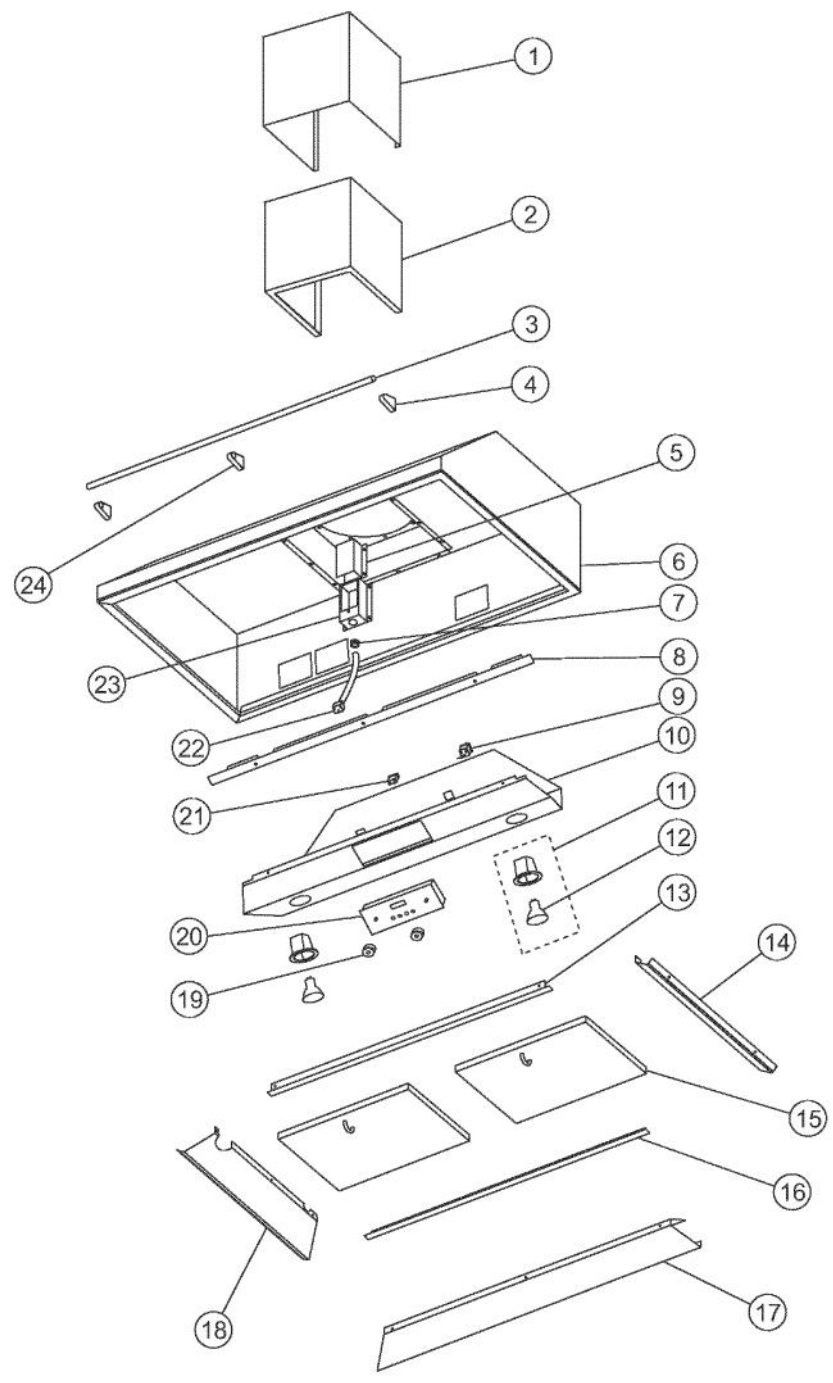

----- Manual continues below -----

| Ref # | Part Number | Qty. | Description |
|-------|---------------|------|--------------------------------------|
| 1 | G9005020BK | 1 | DUCT CVR TOP (DCWH/L 3644)XBKX |
| 1 | G9005020BT | 1 | DUCT CVR TOP (DCWH/L 3644)XBTX |
| 1 | G9005020GG | 1 | DUCT CVR TOP (DCWH/L36/42)XGGX |
| 1 | G9005020SG | 1 | DUCT CVR TOP (DCWH/L 3644)XSGX |
| 1 | G3105020SS | 1 | DUCT CVR TOP ASSY 12X12 DCWH/L36/42 |
| 1 | G9005020WH | 1 | DUCT CVR TOP (DCWH/L 3644) XWHX |
| 2 | G9007087BK | 1 | DUCT CVR BTM (DTWS30/36/4249)XBKX |
| 2 | G9007087BT | 1 | DUCT CVR BTM(DTWS30/36/4249)XBTX |
| 2 | G9007087GG | 1 | DUCT CVR BTM (DTWS30/36/4249)XGGX |
| 2 | G9007087SG | 1 | DUCT CVR BTM (DTWS30/36/4249)XSGX |
| 2 | G3107087SS | 1 | DUCT CVR BTM ASSY (DTWS30/36/42) |
| 2 | G9007087WH | 1 | DUCT CVR BTM (DTWS30/36/4249)XWHX |
| 3 | PE030120 | 1 | ACCESSORY RAIL - SS |
| 3 | F1003869 | 1 | 30" ACCESSORY RAIL - BR |
| 4 | PE030054 | 2 | END CAP - SS |
| 4 | PE030055 | 2 | END CAP - BR |
| 5 | A2008139 | 1 | HOOD WIRE COVER (DTWS30/36/4249) |
| 6 | UNSERVICEABLE | 1 | OVEN CAVITY, ASM 36 |
| 7 | PE070204 | 1 | HEYCO STRAIN RELIEF - 7-P2 |
| 8 | B2004695 | 1 | 30 FRONT I/S PANEL |
| 9 | PE070197 | 1 | MALE SOCKET (3 PRONG) |
| 10 | B2007073 | 1 | 30 CONTROL PANEL (DTWS3049) |
| 11 | PE050064 | 2 | LIGHT ASSEMBLY |
| 12 | PE050081 | 2 | 50 WATT HALOGEN BULB |
| 14 | B2007323 | 1 | I/S SIDE PANEL - RH |
| 15 | G31010266 | 2 | 30/42 FILTER ASSEMBLY 11.75 X 10.375 |
| 16 | 025778-000 | 1 | LSVC302ST REAR FILTER SUPPORT |
| 17 | B2004691 | 1 | 30 I/S REAR PANEL |
| 18 | B2007324 | 1 | I/S SIDE PANEL - LH |
| 19 | PA010089 | 2 | KNOB (DESIGNER SERIES HOOD) |
| 20 | 024862-000 | 1 | FAN MOTOR CONTROL W/TIMER |
| 21 | PE070196 | 1 | FEMALE SOCKET (2 PRONG) |
| 22 | PE070205 | 1 | 3 PRONG FEMALE SUPPLY CORD |
| 23 | A2004697 | 1 | HOOD TOP TRANSITION |
| 24 | PE030052 | 1 | SUPPORT TUBE, HOLE THROUGH |
| 24 | PE030053 | 1 | MIDDLE RAIL SUPPORT - BR |
| NI | 024834-000 | 1 | WIRING HARNESS |
| NI | PD020010 | 1 | 10 X 3/8 GREEN GROUNDING SCREW |
| NI | PD030010 | 2 | NO.10-24 KEPS NUT |
| NI | PD020087 | 11 | 10 X 1/2 PAN PH. TEK ZINC |
| NI | PD030059 | 2 | TINNERMAN CLIP |
| NI | PD020032 | 8 | SRW-8(A)X3/8PH.WFR HD 7/16DIAXNCL |
| NI | PC040010 | 32 | POP RIVET |
| NI | PE030076 | 3 | CHROME S HOOKS REPL PV100012SS |
| NI | PE030077 | 3 | BR `S` HOOKS REPL PV100012BR |
| NI | PD020002 | 6 | 10 X 1/2 PH.TR.HD.SMS. |
| NI | PD020009 | 6 | 10 X 1 PH. HD. PAN HD. SMS |