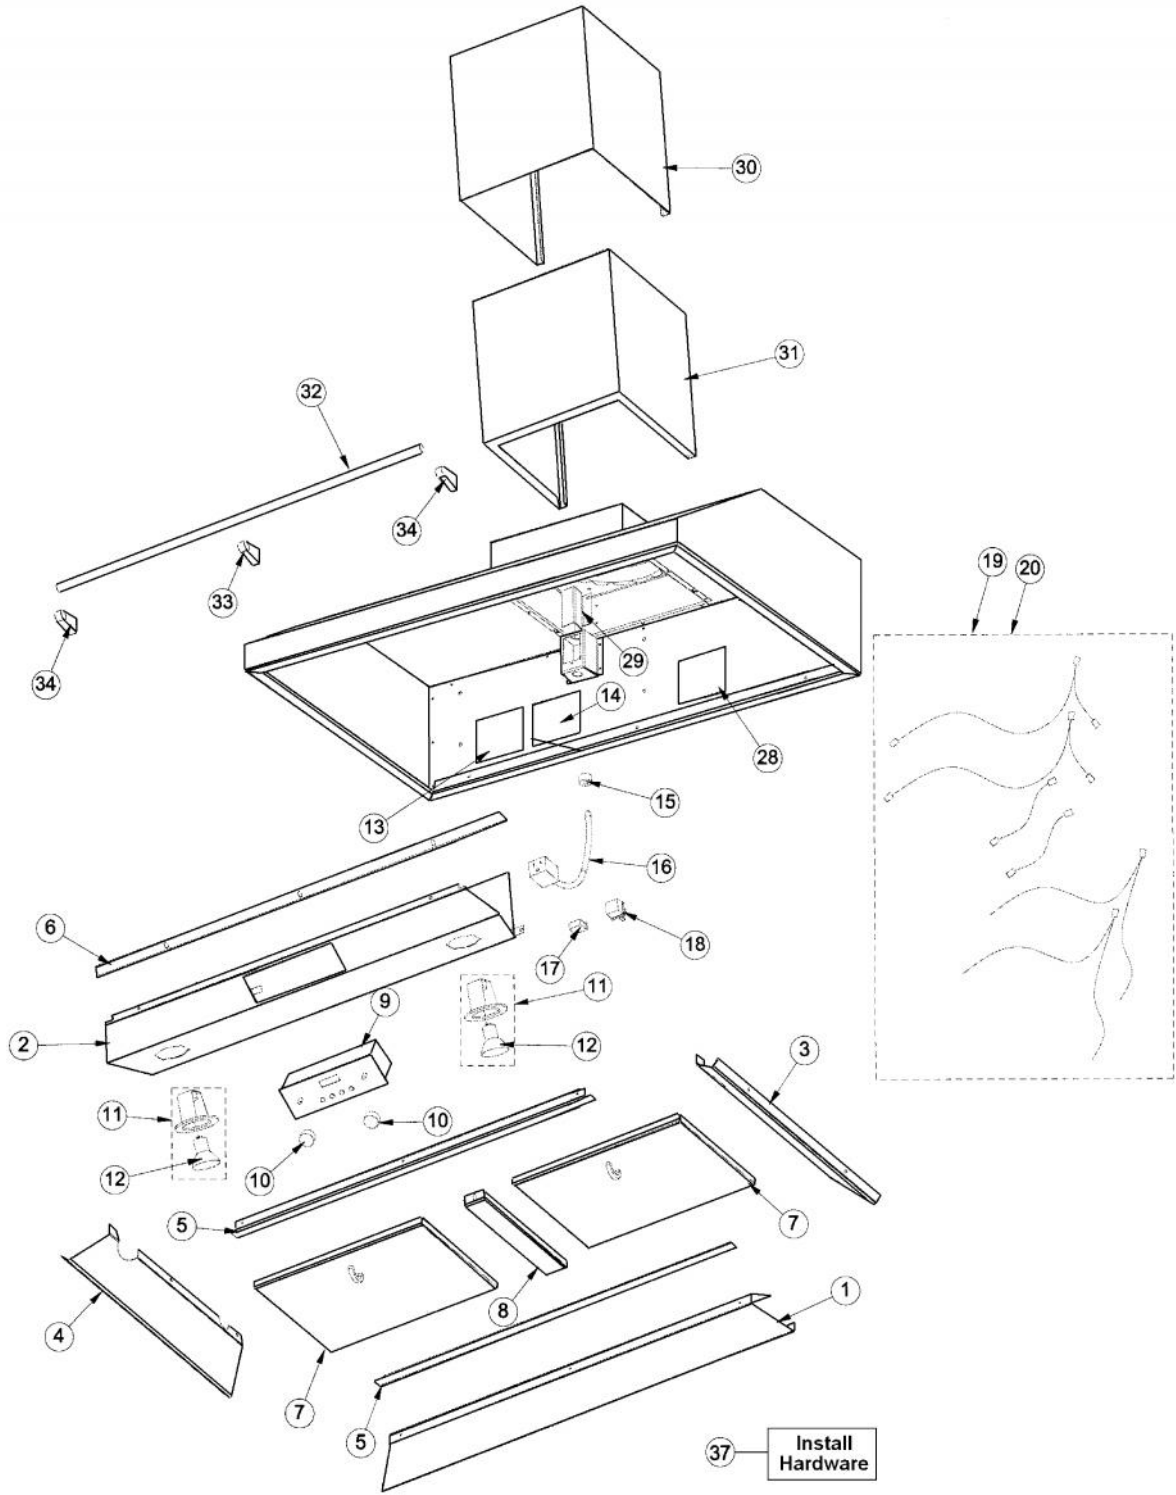

----- Manual continues below -----

Ref #	Part Number	Qty.	Description
1	B2004665		36 I/S REAR PANEL
2	B2007082		36 CONTROL PANEL (DTWS3649)
	B2007083		36 CONTROL PANEL (DTWS3649)XULTRAL
3	B2004667		I/S SIDE PANEL RH (DTWS/L/N DSWB) (BEFORE 5/12/05)
	B2007323		I/S SIDE PANEL - RH (AFTER 5/12/05)
4	B2005027		I/S SIDE PANEL LH (DTWS/L/N DSWB) (BEFORE 5/12/05)
	B2007324		I/S SIDE PANEL - LH (AFTER 5/12/05)
5	B2004673		FILTER SUPT. FRONT/REAR
6	B2004675		36 FRONT I/S PANEL
7	G31010268		FILTER ASSEMBLY (DESIGNER) 13.848 X 10.375
8	002554-000		DESIGNER FILTER SPACER 1.75 X 11.402 (DTWS36/DTWN4...
9	PE050171		SS DESIGNER BLOWER/LIGHT CONTROL
10	PA010089		KNOB (DESIGNER SERIES HOOD)
11	PE050064		LIGHT ASSEMBLY
12	PE050081		50 WATT HALOGEN BULB
13	PE020058		RATING LABEL (ADHESIVE)
14	PF030337		HOOD WARNING LABEL
15	PE070204		HEYCO STRAIN RELIEF - 7-P2
16	PE070205		3 PRONG FEMALE SUPPLY CORD
17	PE070196		FEMALE SOCKET (2 PRONG)
18	PE070197		MALE SOCKET (3 PRONG)
19	PE070384		DWH30/36/42 WIRE HARNESS
20	N/Ax		O/S DOOR PANEL ASSY (BEFORE 2/15/02)
21	PD020010		10 X 3/8 GREEN GROUNDING SCREW
22	PD030010		NO.10-24 KEPS NUT
23	PD020087		10 X 1/2 PAN PH. TEK ZINC
24	PD020100		NO.8 X 7/16 PHILLIP HD KNIFE SCREW
25	PD030059		TINNERMAN CLIP
26	PD020032		SRW-8(A)X3/8PH.WFR HD 7/16DIAXNICL
27	PC040010		POP RIVET
28	PF030468		COMPONENT WIRING LABEL
29	A2008139		HOOD WIRE COVER (DTWS30/36/4249)
30	G9005020BK		DUCT CVR TOP (DCWH/L 3644)XBKX
	G9005020BT		DUCT CVR TOP (DCWH/L 3644)XBTX
	G9005020GG		DUCT CVR TOP (DCWH/L36/42)XGGX
	G9005020SG		DUCT CVR TOP (DCWH/L 3644)XSGX
	G3105020SS		DUCT CVR TOP ASSY 12X12 DCWH/L36/42
	G9005020WH		DUCT CVR TOP (DCWH/L 3644) XWHX
31	G9007087BK		DUCT CVR BTM (DTWS30/36/4249)XBKX
	G9007087BT		DUCT CVR BTM(DTWS30/36/4249)XBTX
	G9007087GG		DUCT CVR BTM (DTWS30/36/4249)XGGX
	G9007087SG		DUCT CVR BTM (DTWS30/36/4249)XSGX
	G3107087SS		DUCT CVR BTM ASSY (DTWS30/36/42)
	G9007087WH		DUCT CVR BTM (DTWS30/36/4249)XWHX
32	PE030059		36 BRASS ACCESSORY RAIL
	PE030058		36 ACCESSORY RAIL SS
33	PE030053		MIDDLE RAIL SUPPORT - BR
	PE030052		SUPPORT TUBE, HOLE THROUGH
34	PE030055		END CAP - BR
	PE030054		END CAP - SS
35	PE030077		BR `S` HOOKS REPL PV100012BR
	PE030076		CHROME S HOOKS REPL PV100012SS
36	PD020002		10 X 1/2 PH.TR.HD.SMS.
37	PD020009		10 X 1 PH. HD. PAN HD. SMS
	PD030010		INSTALLATION HARDWARE - QTY. 6 NO.10-24 KEPS NUT