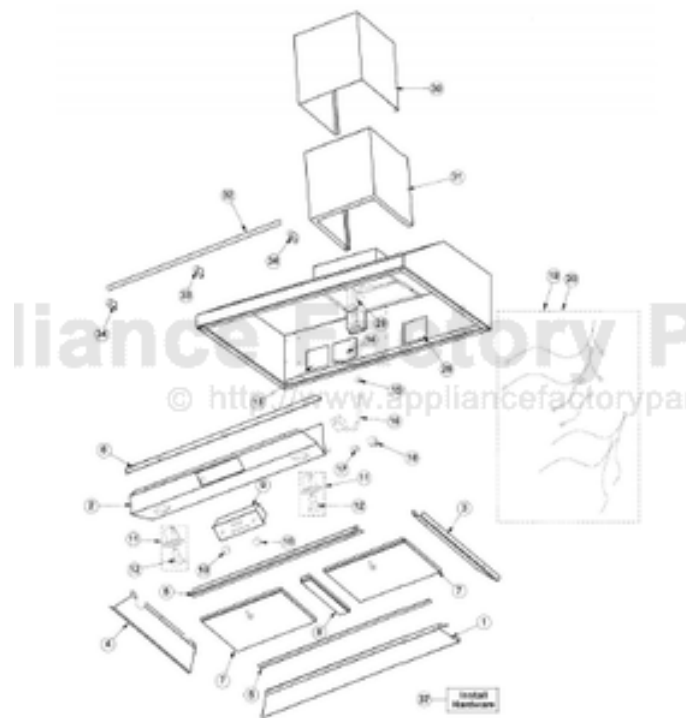

[Find Your VIKING Range Hoods Parts - Select From 411 Models](#)

----- Manual continues below -----