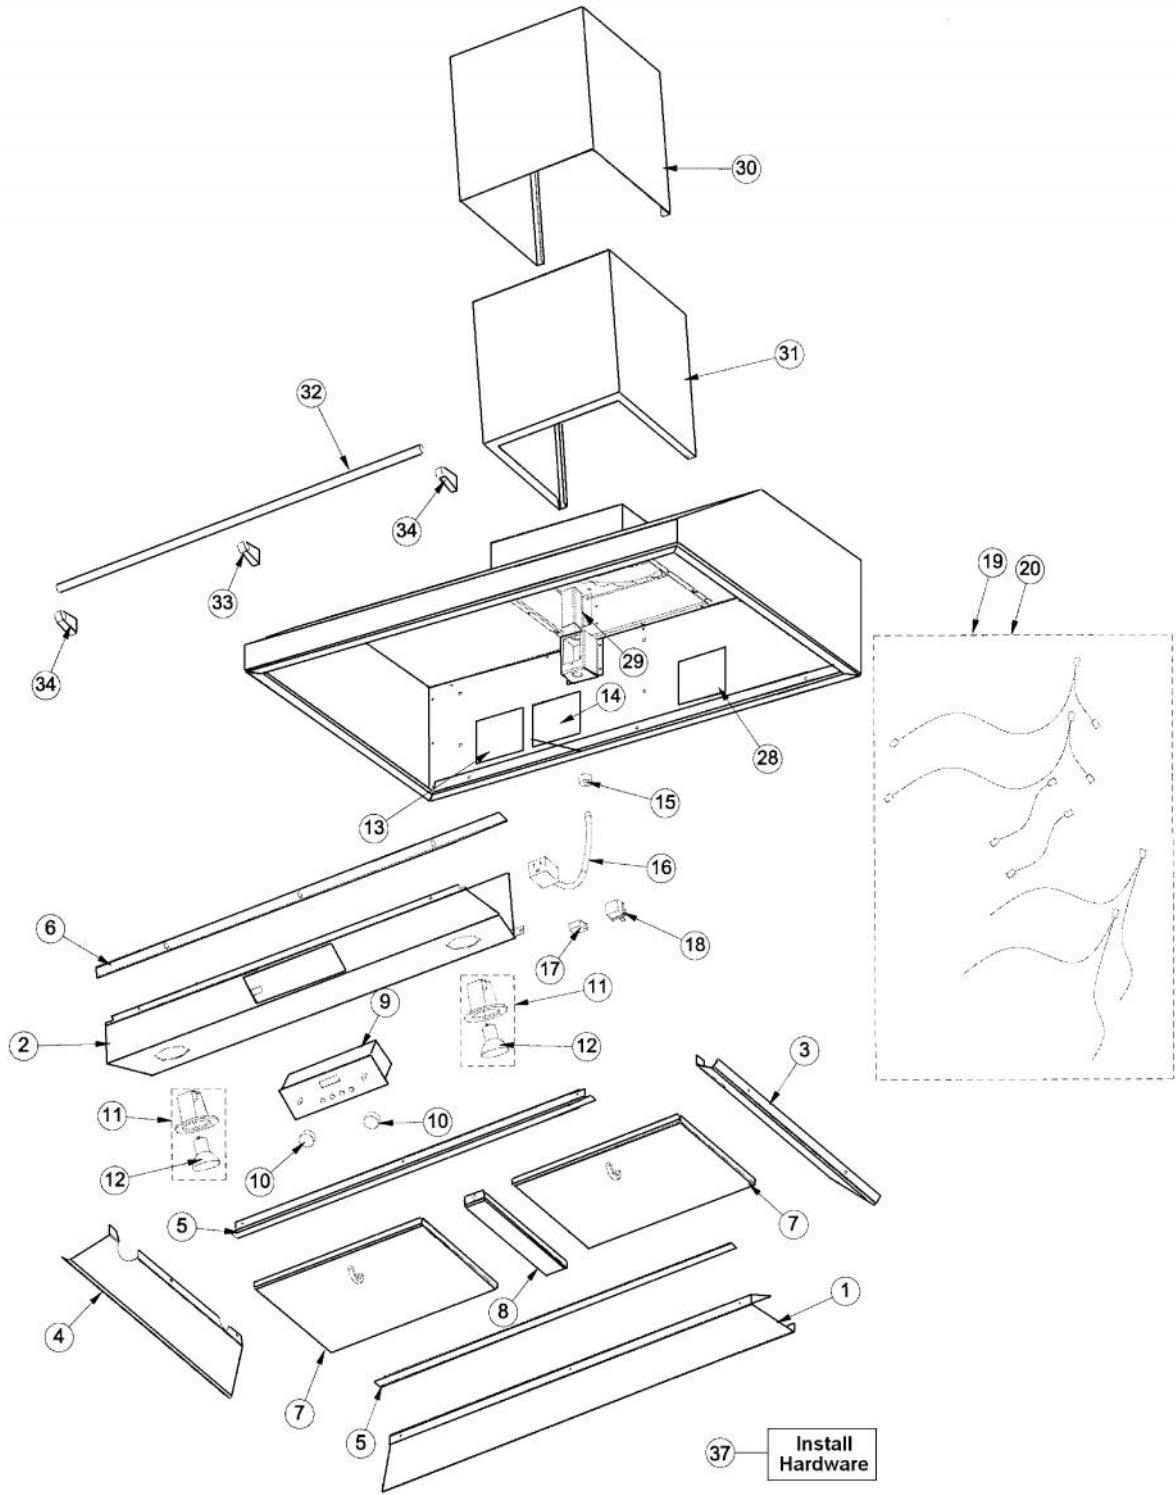

----- Manual continues below -----

Ref #	Part Number	Qty.	Description
1	B2005037		42 I/S REAR PANEL
2	B2007091		42 CONTROL PANEL (DTWS4249)
	B2007092		42 CONTROL PANEL (DTWS4249)XULTRAL
3	B2004667		I/S SIDE PANEL RH (DTWS/L/N DSWB) (BEFORE 5/12/05)
	B2007323		I/S SIDE PANEL - RH (AFTER 5/12/05)
4	B2005027		I/S SIDE PANEL LH (DTWS/L/N DSWB) (BEFORE 5/12/05)
	B2007324		I/S SIDE PANEL - LH (AFTER 5/12/05)
5	B2005039		FILTER SUPT. FRONT/REAR
6	B2005040		42 FRONT I/S PANEL
7	G31010266		30/42 FILTER ASSEMBLY 11.75 X 10.375
8	N/A		HEAT SHIELD - MUST ORDER ITEM NO. 11
9	PE050171		SS DESIGNER BLOWER/LIGHT CONTROL
10	PA010089		KNOB (DESIGNER SERIES HOOD)
11	PE050064		LIGHT ASSEMBLY
12	PE050081		50 WATT HALOGEN BULB
13	PE020058		RATING LABEL (ADHESIVE)
14	PF030337		HOOD WARNING LABEL
15	PE070204		HEYCO STRAIN RELIEF - 7-P2
16	PE070205		3 PRONG FEMALE SUPPLY CORD
17	PE070196		FEMALE SOCKET (2 PRONG)
18	PE070197		MALE SOCKET (3 PRONG)
19	PE070384		DWH30/36/42 WIRE HARNESS
20	N/A		HEAT SHIELD - MUST ORDER ITEM NO. 11
21	PD020010		10 X 3/8 GREEN GROUNDING SCREW
22	PD030010		NO.10-24 KEPS NUT
23	PD020087		10 X 1/2 PAN PH. TEK ZINC
24	PD020100		NO.8 X 7/16 PHILLIP HD KNIFE SCREW
25	PD030059		TINNERMAN CLIP
26	PD020032		SRW-8(A)X3/8PH.WFR HD 7/16DIAXNICL
27	PC040010		POP RIVET
28	PF030468		COMPONENT WIRING LABEL
29	A2008139		HOOD WIRE COVER (DTWS30/36/4249)
30	G9005020BK		DUCT CVR TOP (DCWH/L 3644)XBKX
	G9005020BT		DUCT CVR TOP (DCWH/L 3644)XBTX
	G9005020GG		DUCT CVR TOP (DCWH/L36/42)XGGX
	G9005020SG		DUCT CVR TOP (DCWH/L 3644)XSGX
	G3105020SS		DUCT CVR TOP ASSY 12X12 DCWH/L36/42
	G9005020WH		DUCT CVR TOP (DCWH/L 3644) XWHX
31	G9007087BK		DUCT CVR BTM (DTWS30/36/4249)XBKX
	G9007087BT		DUCT CVR BTM(DTWS30/36/4249)XBTX
	G9007087GG		DUCT CVR BTM (DTWS30/36/4249)XGGX
	G9007087SG		DUCT CVR BTM (DTWS30/36/4249)XSGX
	G3107087SS		DUCT CVR BTM ASSY (DTWS30/36/42)
	G9007087WH		DUCT CVR BTM (DTWS30/36/4249)XWHX
32	PE030121		ACCESSORY RAIL - SS
	F1003870		42" ACCESSORY RAIL - BR
33	PE030053		MIDDLE RAIL SUPPORT - BR
	PE030052		SUPPORT TUBE, HOLE THROUGH
34	PE030055		END CAP - BR
	PE030054		END CAP - SS
35	PE030077		BR `S` HOOKS REPL PV100012BR
	PE030076		CHROME S HOOKS REPL PV100012SS
36	PD020002		10 X 1/2 PH.TR.HD.SMS.
37	PD020009		10 X 1 PH. HD. PAN HD. SMS
	PD030010		INSTALLATION HARDWARE - QTY. 6 NO.10-24 KEPS NUT