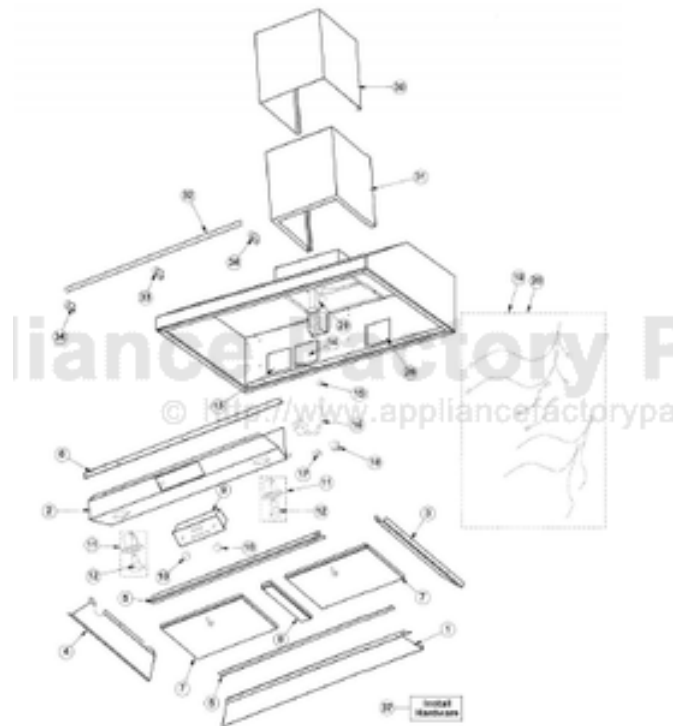

[Find Your VIKING Range Hoods Parts - Select From 411 Models](#)

----- Manual continues below -----