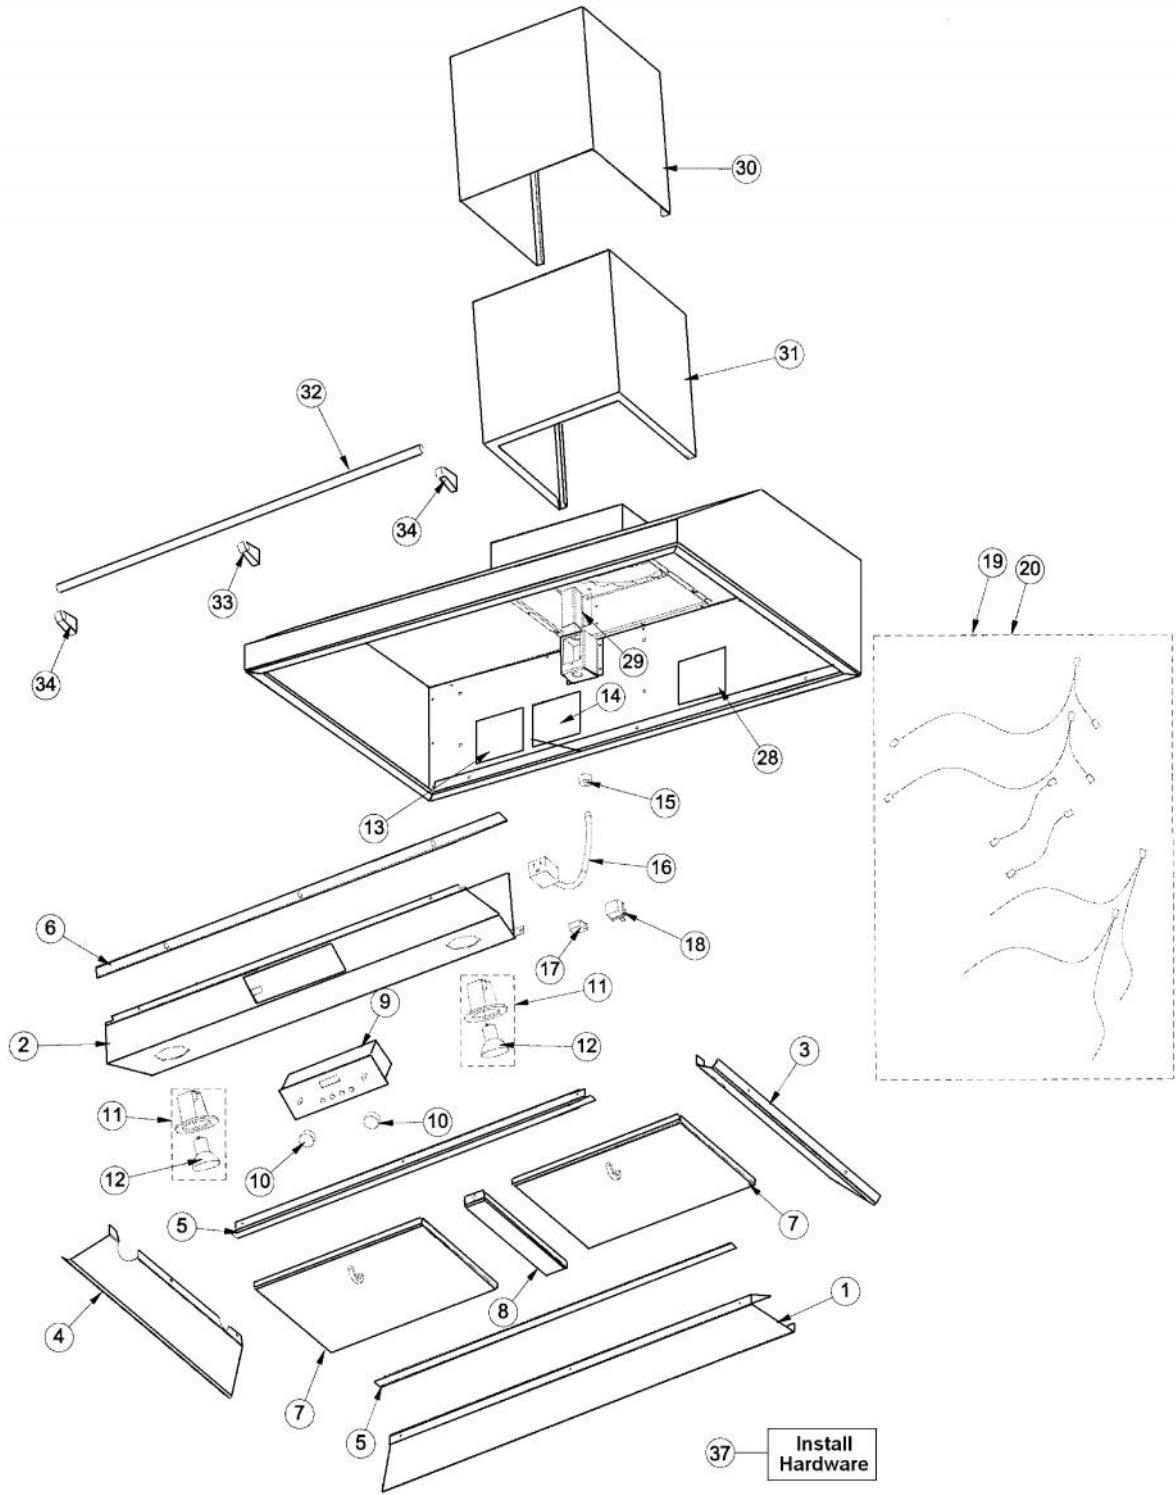

----- Manual continues below -----

Ref #	Part Number	Qty.	Description
1	B2004681		48 REAR I/S PANEL
2	B2007096		48 CONTROL PANEL (DTWS4849)
	B2007097		48 CONTROL PANEL (DTWS4849)XULTRAL
3	B2004667		I/S SIDE PANEL RH (DTWS/L/N DSWB) (BEFORE 5/12/05)
	B2007323		I/S SIDE PANEL - RH (AFTER 5/12/05)
4	B2005027		I/S SIDE PANEL LH (DTWS/L/N DSWB) (BEFORE 5/12/05)
	B2007324		I/S SIDE PANEL - LH (AFTER 5/12/05)
5	B2004683		FILTER SUPPORT FRONT/REAR
6	B2004685		48 FRONT I/S PANEL
7	G31010268		FILTER ASSEMBLY (DESIGNER) 13.848 X 10.375
8	N/A		HEAT SHIELD - MUST ORDER ITEM NO. 11
9	PE050171		SS DESIGNER BLOWER/LIGHT CONTROL
10	PA010089		KNOB (DESIGNER SERIES HOOD)
11	PE050064		LIGHT ASSEMBLY
12	PE050081		50 WATT HALOGEN BULB
13	PE020058		RATING LABEL (ADHESIVE)
14	PF030337		HOOD WARNING LABEL
15	PE070204		HEYCO STRAIN RELIEF - 7-P2
16	PE070205		3 PRONG FEMALE SUPPLY CORD
17	PE070196		FEMALE SOCKET (2 PRONG)
18	PE070197		MALE SOCKET (3 PRONG)
19	N/A		HEAT SHIELD - MUST ORDER ITEM NO. 11
20	PE070385		DWH48 WIRE HARNESS
21	PD020010		10 X 3/8 GREEN GROUNDING SCREW
22	PD030010		NO.10-24 KEPS NUT
23	PD020087		10 X 1/2 PAN PH. TEK ZINC
24	PD020100		NO.8 X 7/16 PHILLIP HD KNIFE SCREW
25	PD030059		TINNERMAN CLIP
26	PD020032		SRW-8(A)X3/8PH.WFR HD 7/16DIAXNCL
27	PC040010		POP RIVET
28	PF030468		COMPONENT WIRING LABEL
29	A2008139		HOOD WIRE COVER (DTWS30/36/4249)
NI	A2008149		HOOD WIRE COVER (DTWS4849)
30	G3105021BK		48`` DUCT COVER - TOP ASSY - BK (WIDTH - 17 29/32)
	G3105021BT		48`` DUCT COVER - TOP ASSY - BT (WIDTH - 17 29/32)
	G3105021GG		48`` DUCT COVER - TOP ASSY - GG (WIDTH - 17 29/32)
	G3105021SG		48`` DUCT COVER - TOP ASSY - SG (WIDTH - 17 29/32)
	G3105021SS		DUCT CVR TOP ASSY 18X12(DCWH/L4844)
	G3105021WH		48`` DUCT COVER - TOP ASSY - WH (WIDTH - 17 29/32)
31	G3107301BK		48```` DUCT COVER - BOTTOM ASSY - BK (WIDTH - 18)
	G3107301BT		48```` DUCT COVER - BOTTOM ASSY - BT (WIDTH - 18)
	G3107301GG		48```` DUCT COVER - BOTTOM ASSY - GG (WIDTH - 18)
	G3107301SG		48```` DUCT COVER - BOTTOM ASSY - SG (WIDTH - 18)
	G3107301SS		DUCT CVR BTM ASSY (DTWS4849)
	G3107301WH		48```` DUCT COVER - BOTTOM ASSY - WH (WIDTH - 18)
32	PE030067		48 ACCESSORY RAIL BR
	PE030066		48 ACCESSORY RAIL SS
33	PE030053		MIDDLE RAIL SUPPORT - BR
	PE030052		SUPPORT TUBE, HOLE THROUGH
34	PE030055		END CAP - BR
	PE030054		END CAP - SS
35	PE030077		BR `S` HOOKS REPL PV100012BR
	PE030076		CHROME S HOOKS REPL PV100012SS
36	PD020002		10 X 1/2 PH.TR.HD.SMS.
37	PD020009		10 X 1 PH. HD. PAN HD. SMS INSTALLATION HARDWARE - QTY. 6