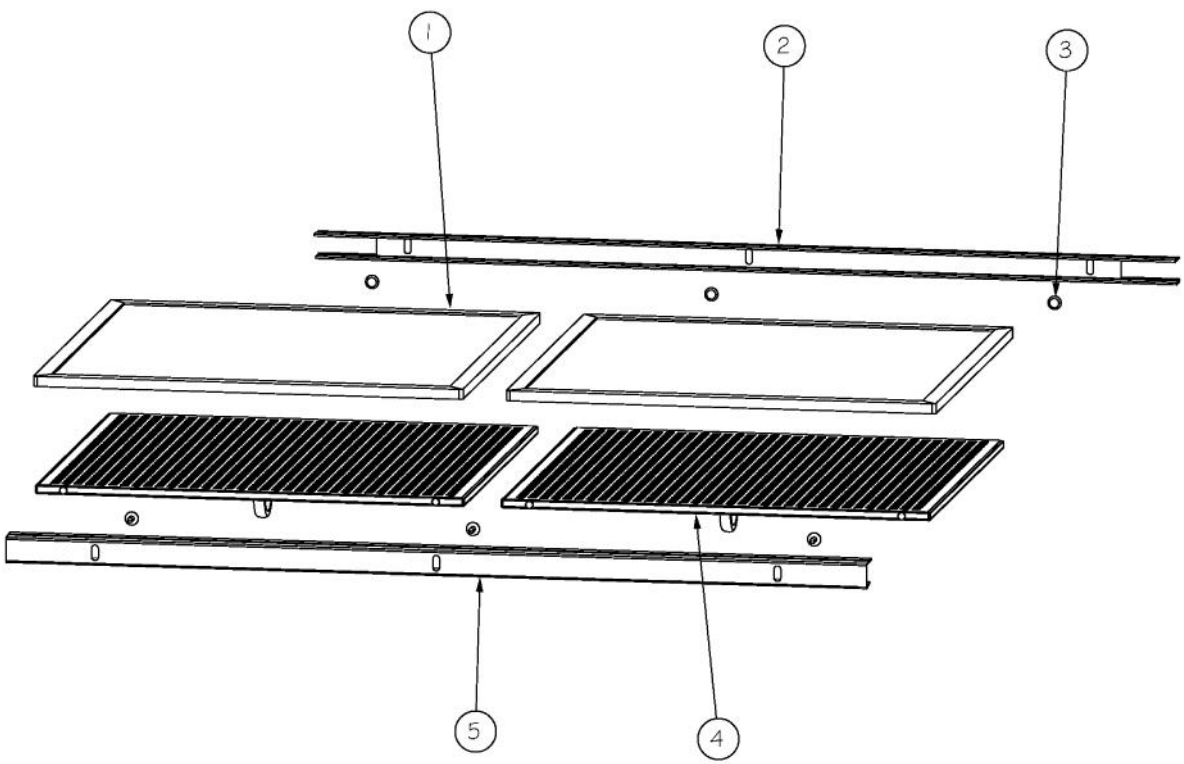

Ref #	Part Number	Qty.	Description
1	009273-000	2	ODOR FILTER (13.5 X 13.5 X .0937)
2	013437-000	1	REAR FILTER SUPPORT (DWH3006)
3	PD020032	6	SRW-8(A)X3/8PH.WFR HD 7/16DIAXNICL
4	006091-000	2	DWH30/3606 FILTER ASSEMBLY
5	013429-000	1	FRONT FILTER SUPPORT (DWH3006)