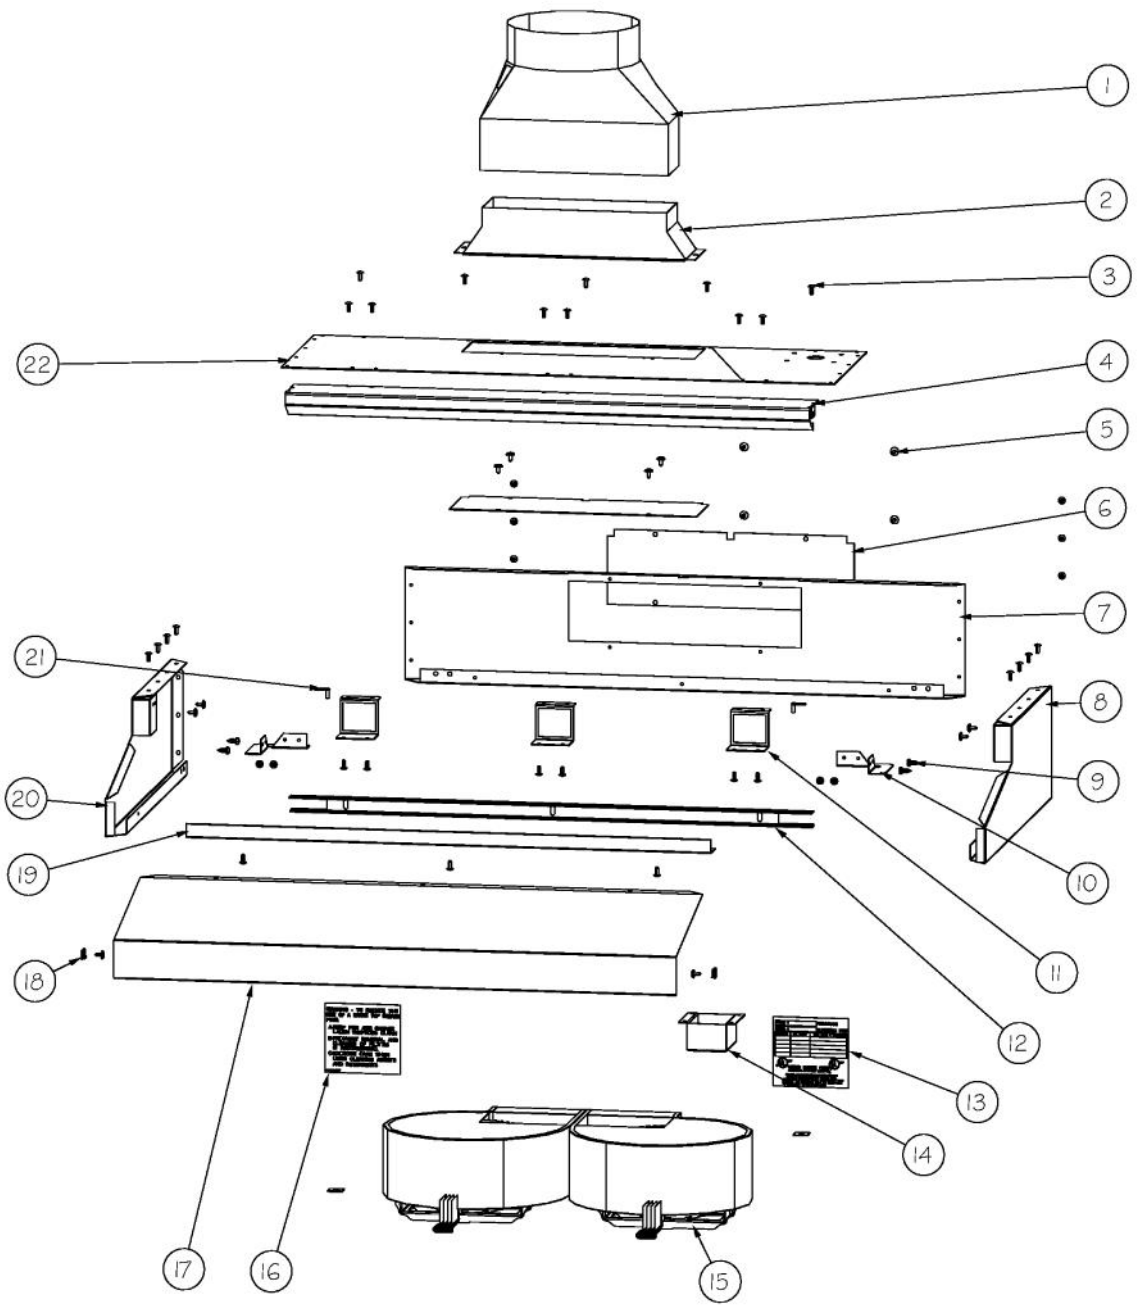

----- Manual continues below -----

Ref #	Part Number	Qty.	Description
1	009273-000	2	ODOR FILTER (13.5 X 13.5 X .0937)
2	013437-000	1	REAR FILTER SUPPORT (DWH3006)
3	PD020032	6	SRW-8(A)X3/8PH.WFR HD 7/16DIAXNICL
4	006091-000	2	DWH30/3606 FILTER ASSEMBLY
5	013429-000	1	FRONT FILTER SUPPORT (DWH3006)

Ref #	Part Number	Qty.	Description
1	PE070196	1	FEMALE SOCKET (2 PRONG)
2	PE070197	1	MALE SOCKET (3 PRONG)
3	A2003826	1	ROUGH IN BOX COVER (VWH30/3610)
4	PE070204	1	HEYCO STRAIN RELIEF - 7-P2
5	PD020087	1	10 X 1/2 PAN PH. TEK ZINC
6	PE070205	1	3 PRONG FEMALE SUPPLY CORD
7	013435-000	1	LIGHT SUPPORT (DWH3006)
8	009282-000	2	HOOD LIGHT/FAN SWITCH (DWH30/3606)
9	PD020010	1	10 X 3/8 GREEN GROUNDING SCREW
10	PE050064	2	LIGHT ASSEMBLY
NI	013319-000	1	3/4 DISC THERMOSTAT, SURFACE MOUNT (DWH30/3606)

Ref #	Part Number	Qty.	Description
1	PM010045	1	3 1/4 X 10 RECT. TO 7 DIA(TRANS)
2	PE050043	1	DAMPER/TRANSITION 460 CFM 97006078
3	PC040010	34	POP RIVET
4	013440-000	1	TOP LOUVER (DWH3006)
5	PD020032	14	SRW-8(A)X3/8PH.WFR HD 7/16DIAXNICL
6	007602-000	2	DUCTLESS BLOWER COVER (DWH3006)
7	013423-000	1	HOOD REAR (DWH3006)
8	013438-000	1	RH O/S SIDE (DWH3006)
9	PD020087	8	10 X 1/2 PAN PH. TEK ZINC
10	A2003817	2	CORNER BRACKET
11	A2008742	3	DRK MIDDLE SUPPORT BRACKET
12	013437-000	1	REAR FILTER SUPPORT (DWH3006)
13	PE020058	1	RATING LABEL (ADHESIVE)
14	A2003825	1	ROUGH IN BOX (VWH30/3610)
15	009279-000	1	6 HOOD BLOWER
16	PF030337	1	HOOD WARNING LABEL
17	013432-000	1	HOOD FRONT (DWH3006)
18	PD030059	2	TINNERMAN CLIP
19	013429-000	1	FRONT FILTER SUPPORT (DWH3006)
20	013433-000	1	LH O/S SIDE (DWH3006)
21	PD010037	2	NO.10-24 WELD STUD
22	013442-000	1	HOOD TOP (DWH3006)