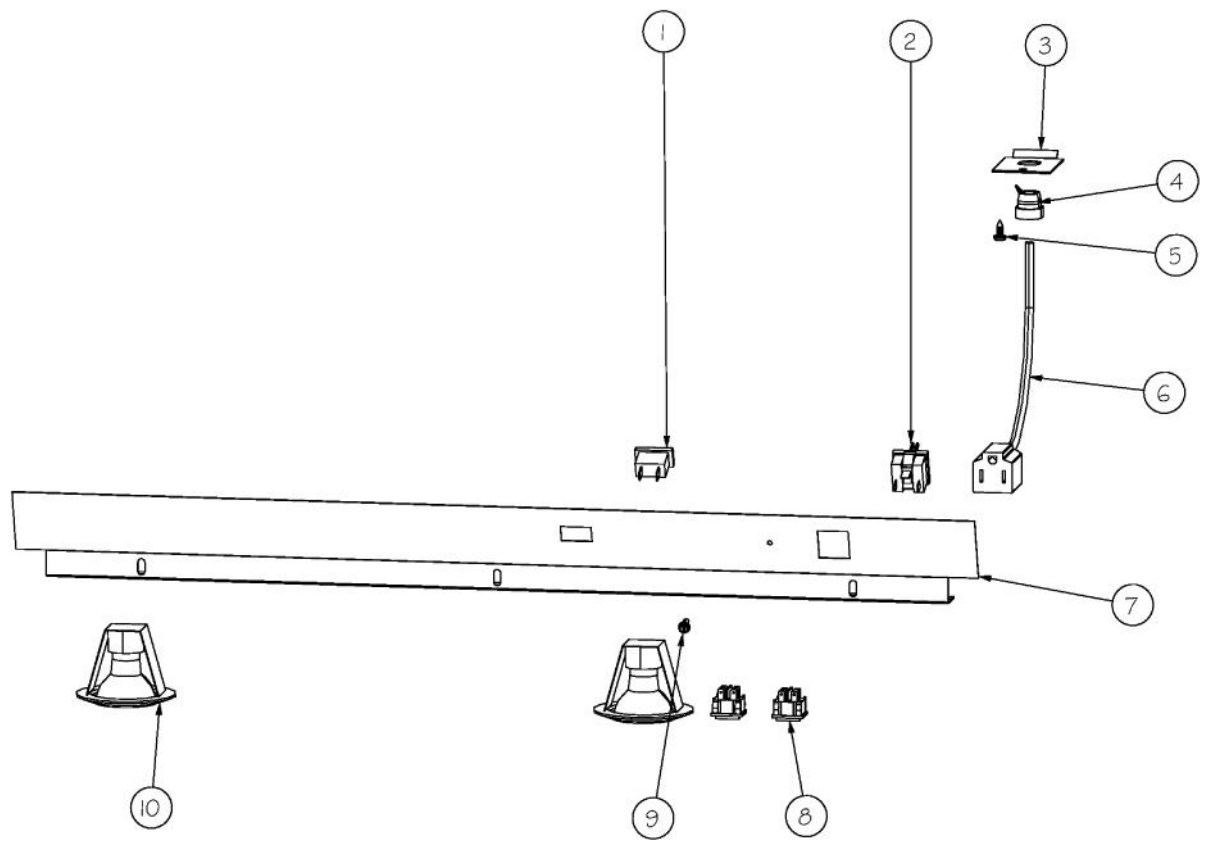

----- Manual continues below -----

Ref #	Part Number	Qty.	Description
1	009273-000	2	ODOR FILTER (13.5 X 13.5 X .0937)
2	013437-000	1	REAR FILTER SUPPORT (DWH3006)
3	PD020032	6	SRW-8(A)X3/8PH.WFR HD 7/16DIAXNICL
4	006091-000	2	DWH30/3606 FILTER ASSEMBLY
5	013429-000	1	FRONT FILTER SUPPORT (DWH3006)

Ref #	Part Number	Qty.	Description
1	PE070196	1	FEMALE SOCKET (2 PRONG)
2	PE070197	1	MALE SOCKET (3 PRONG)
3	A2003826	1	ROUGH IN BOX COVER (VWH30/3610)
4	PE070204	1	HEYCO STRAIN RELIEF - 7-P2
5	PD020087	1	10 X 1/2 PAN PH. TEK ZINC
6	PE070205	1	3 PRONG FEMALE SUPPLY CORD
7	013435-000	1	LIGHT SUPPORT (DWH3006)
8	009282-000	2	HOOD LIGHT/FAN SWITCH (DWH30/3606)
9	PD020010	1	10 X 3/8 GREEN GROUNDING SCREW
10	PE050064	2	LIGHT ASSEMBLY
NI	013319-000	1	3/4 DISC THERMOSTAT, SURFACE MOUNT (DWH30/3606)

Ref #	Part Number	Qty.	Description
1	PM010045	1	3 1/4 X 10 RECT. TO 7 DIA(TRANS)
2	PE050043	1	DAMPER/TRANSITION 460 CFM 97006078
3	PC040010	34	POP RIVET
4	013440-000	1	TOP LOUVER (DWH3006)
5	PD020032	14	SRW-8(A)X3/8PH.WFR HD 7/16DIAXNICL
6	007602-000	2	DUCTLESS BLOWER COVER (DWH3006)
7	013423-000	1	HOOD REAR (DWH3006)
8	013438-000	1	RH O/S SIDE (DWH3006)
9	PD020087	8	10 X 1/2 PAN PH. TEK ZINC
10	A2003817	2	CORNER BRACKET
11	A2008742	3	DRK MIDDLE SUPPORT BRACKET
12	013437-000	1	REAR FILTER SUPPORT (DWH3006)
13	PE020058	1	RATING LABEL (ADHESIVE)
14	A2003825	1	ROUGH IN BOX (VWH30/3610)
15	009279-000	1	6 HOOD BLOWER
16	PF030337	1	HOOD WARNING LABEL
17	013432-000	1	HOOD FRONT (DWH3006)
18	PD030059	2	TINNERMAN CLIP
19	013429-000	1	FRONT FILTER SUPPORT (DWH3006)
20	013433-000	1	LH O/S SIDE (DWH3006)
21	PD010037	2	NO.10-24 WELD STUD
22	013442-000	1	HOOD TOP (DWH3006)