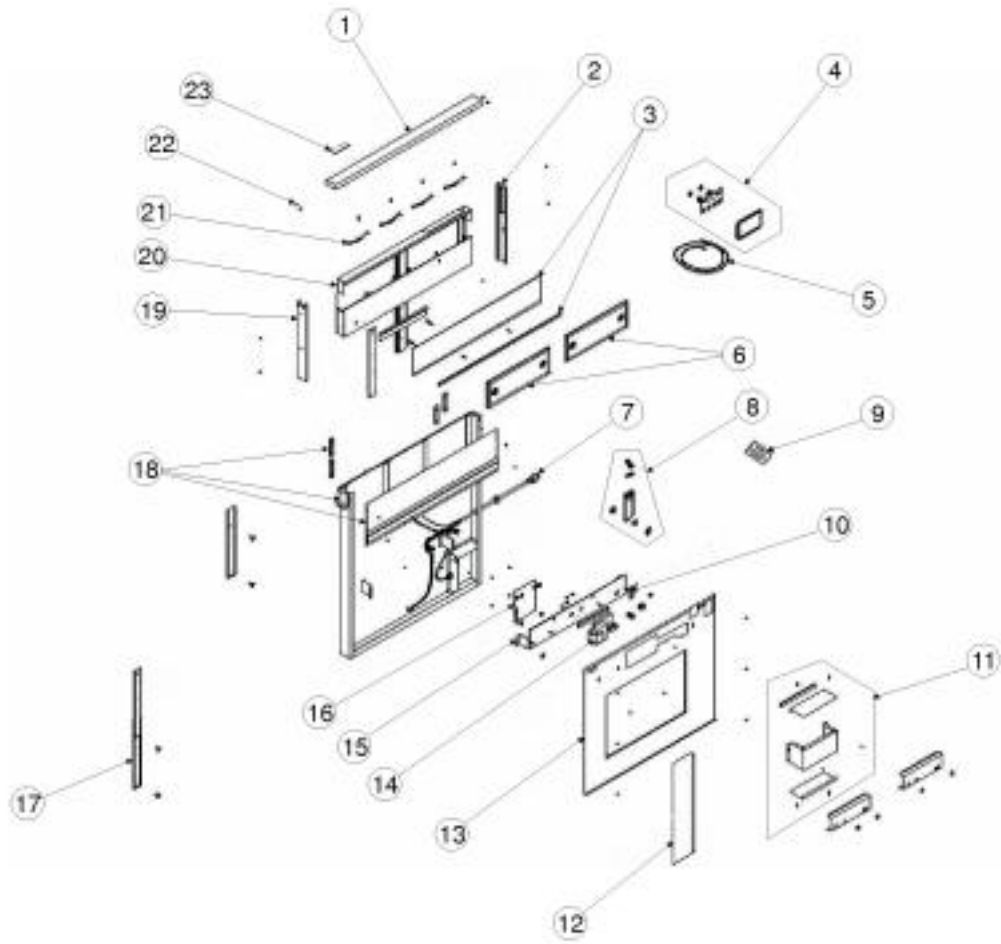

This Owner's Manual is provided and hosted by [Appliance Factory Parts](#).

VIKING RDIPR101RSS Owner's Manual

[Shop genuine replacement parts for VIKING
RDIPR101RSS](#)

[Find Your VIKING Range Hoods Parts - Select From 411 Models](#)

----- Manual continues below -----

Ref #	Part Number	Qty.	Description
1	PV300176	1	TOP COVER ASSEMBLY (DIPR101RSS)
2	PV300115	1	RIGHT END CAP
3	PV300117	1	TRIM PANEL (VIPR102RSS, VIPR102SS)
4	022213-000	1	REMOTE CONTROL ASSEMBLY - BK
NI	022214-000	1	REMOTE CONTROL ASSEMBLY - GRAY
5	022203-000	1	REMOTE CABLE
6	PV300179	2	FILTER ASSY DIPR
7	PV300197	1	POWER CORD ASSEMBLY
8	PV300123	1	CRANK ASSEMBLY
9	PV300095	1	FSTNR PK 6-10X1.5
10	PV300045	1	GROUND SCREW
11	PS200016	1	GEAR MOTOR COVER ASSEMBLY
12	PV210009	1	AIRBOX OPENING COVER (VIPR102RSS, VIPR102SS)
13	PV300189	1	AIRBOX FRONT (VIPR102RSS, VIPR102SS)
14	PS200014	1	GEAR MOTOR KIT
15	PS200019	1	MOTOR BRACKET ASSEMBLY
16	022201-000	1	LOWER PCB
17	PV300120	1	CHIMNEY SLIDE
18	028636-000	1	AIR BOX WELDMENT (DIPR101RSS)
19	PV300116	1	LEFT END CAP
20	028558-000	1	CHIMNEY WELDMENT
21	PV300111	4	SUB TO PV300154 - FLTR CLP NYL RIV
22	PV300174	4	SCREW 8-18 PH HD VIPR 97015782
23	034786-000	1	NAMEPLATE, DSNR D3, SMALL