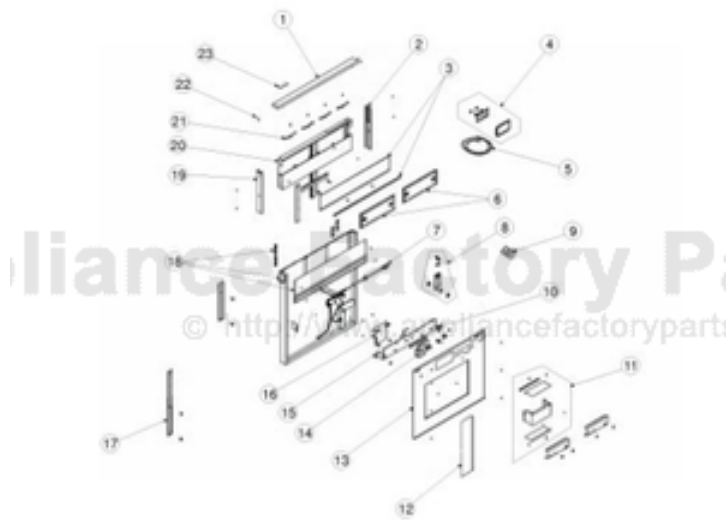

# VIKING RDIPR161RSS Owner's Manual

[Shop genuine replacement parts for VIKING RDIPR161RSS](#)

[Find Your VIKING Range Hoods Parts - Select From 411 Models](#)

----- Manual continues below -----

Ref #	Part Number	Qty.	Description
1	PV300177	1	TOP COVER ASSEMBLY DIPR160S
2	PV300115	1	RIGHT END CAP
3	PV300118	1	TRIM PANEL
4	022213-000	1	REMOTE CONTROL ASSEMBLY - BK
4	022214-000	1	REMOTE CONTROL ASSEMBLY - GRAY
5	PV300148	1	REMOTE CABLE 97015545
6	PV300180	2	SRV ASSY FILTER 36N (S97015811)
7	PV300197	1	POWER CORD ASSEMBLY
8	PV300123	1	CRANK ASSEMBLY
9	PV300095	1	FSTNR PK 6-10X1.5
10	PV300045	1	GROUND SCREW
11	PS200016	1	GEAR MOTOR COVER ASSEMBLY
12	PV210010	1	AIRBOX OPENING COVER
13	PS200018	1	AIRBOX FRONT (VIPR162RSS, VIPR162SS)
14	PS200014	1	GEAR MOTOR KIT
15	PS200019	1	MOTOR BRACKET ASSEMBLY
16	022201-000	1	LOWER PCB
17	PV300120	1	CHIMNEY SLIDE
18	028837-000	1	CONTROL PANEL FRAME WITH KEY UNIT (VMOC206BU)
19	PV300116	1	LEFT END CAP
20	028559-000	1	CHIMNEY WELDMENT (DIPR161RSS) (INCLUDES NO.3 & NO...
21	PV300111	4	SUB TO PV300154 - FLTR CLP NYL RIV
22	PV300174	4	SCREW 8-18 PH HD VIPR 97015782
23	034786-000	1	NAMEPLATE, DSNR D3, SMALL