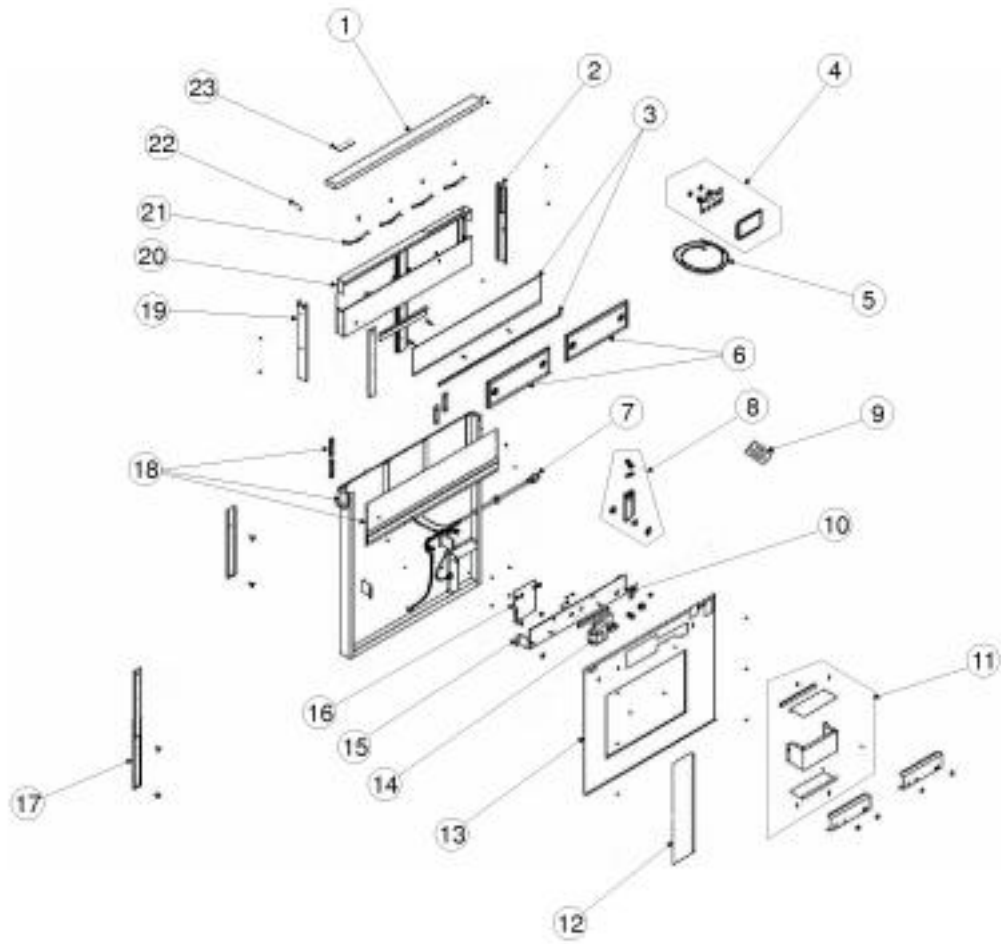

# VIKING RDIPR161RSS Owner's Manual

[Shop genuine replacement parts for VIKING RDIPR161RSS](#)

[Find Your VIKING Range Hoods Parts - Select From 411 Models](#)

----- Manual continues below -----

Ref #	Part Number	Qty.	Description
1	PV300177	1	TOP COVER ASSEMBLY DIPR160S
2	PV300115	1	RIGHT END CAP
3	PV300118	1	TRIM PANEL
4	022213-000	1	REMOTE CONTROL ASSEMBLY - BK
4	022214-000	1	REMOTE CONTROL ASSEMBLY - GRAY
5	PV300148	1	REMOTE CABLE 97015545
6	PV300180	2	SRV ASSY FILTER 36N (S97015811)
7	PV300197	1	POWER CORD ASSEMBLY
8	PV300123	1	CRANK ASSEMBLY
9	PV300095	1	FSTNR PK 6-10X1.5
10	PV300045	1	GROUND SCREW
11	PS200016	1	GEAR MOTOR COVER ASSEMBLY
12	PV210010	1	AIRBOX OPENING COVER
13	PS200018	1	AIRBOX FRONT (VIPR162RSS, VIPR162SS)
14	PS200014	1	GEAR MOTOR KIT
15	PS200019	1	MOTOR BRACKET ASSEMBLY
16	022201-000	1	LOWER PCB
17	PV300120	1	CHIMNEY SLIDE
18	028837-000	1	CONTROL PANEL FRAME WITH KEY UNIT (VMOC206BU)
19	PV300116	1	LEFT END CAP
20	028559-000	1	CHIMNEY WELDMENT (DIPR161RSS) (INCLUDES NO.3 & NO...
21	PV300111	4	SUB TO PV300154 - FLTR CLP NYL RIV
22	PV300174	4	SCREW 8-18 PH HD VIPR 97015782
23	034786-000	1	NAMEPLATE, DSNR D3, SMALL