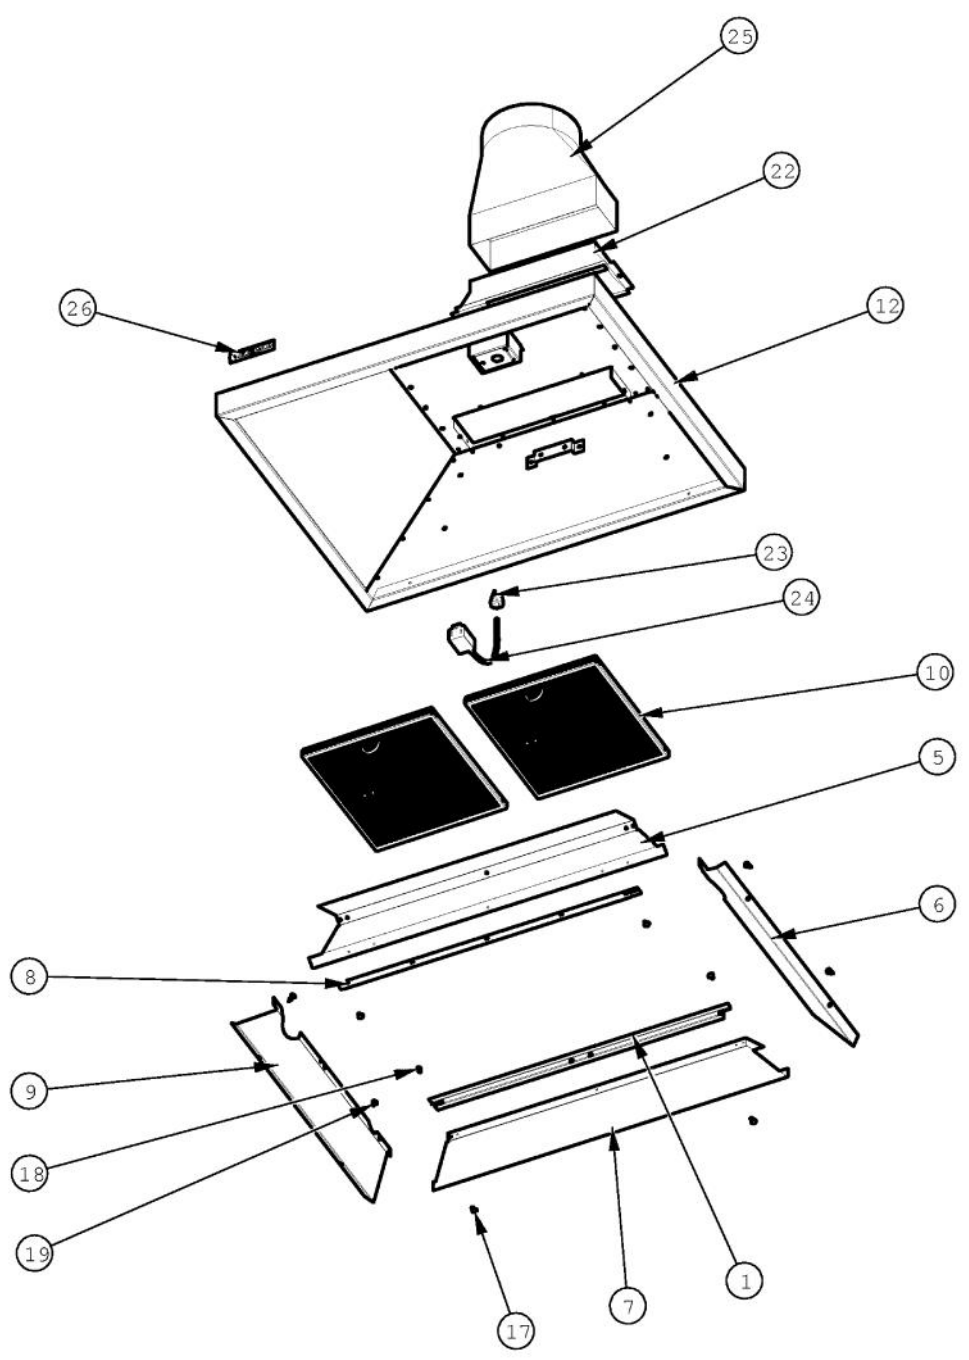

----- Manual continues below -----

Ref #	Part Number	Qty.	Description
1	B20010270	1	LT/FAN SWITCH BRKT (DCH30/36)
2	A2103810	1	THERMODISC BRACKET
3	B20010259	1	CONTROL PANEL (DCH3042)
4	PE050168	2	DCH FAN/LIGHT SWITCH (DCH30/36)
5	PE050170	1	LIGHT CONTROL (VIH54/66 DCH30/36 VCIH54/66)
6	PA010089	2	KNOB (DESIGNER SERIES HOOD)
7	PA010093	2	DESIGNER OVEN LT SWITCH KNOB
8	PC040010	4	POP RIVET
9	PD020087	18	10 X 1/2 PAN PH. TEK ZINC
10	PD030059	4	TINNERMAN CLIP
11	PE040232	1	CONTROL PANEL W/ GRAPHICS (DCH30/36)
12	PE050169	1	BLOWER CONTROL (DCH30/36)
15	PE050064	2	LIGHT ASSEMBLY
16	PE070197	1	MALE SOCKET (3 PRONG)
18	PE070542	1	3-PRONG MALE CORD W/AMP CON
19	PJ030014	1	HEAT SENSOR (N.O.) 160 DEG.

Ref #	Part Number	Qty.	Description
1	016349-000	1	30 REAR FILTER SUPPORT
1	042596-000	1	30 RDWHC FILTER SUPPORT KIT (UNITS MANUFACTURED PRIOR TO 3/18/2013)
5	B2004695	1	30 FRONT I/S PANEL
6	B2007323	1	I/S SIDE PANEL - RH
7	B2004691	1	30 I/S REAR PANEL
8	B2004693	1	30 FILTER SUPT. FRONT/REAR
9	B2007324	1	I/S SIDE PANEL - LH
10	G31010266	2	30/42 FILTER ASSEMBLY 11.75 X 10.375
12	G3009375SS	1	30 CANOPY ASSEMBLY (DCH3042)
18	PD020032	4	SRW-8(A)X3/8PH.WFR HD 7/16DIA XNCL
19	PD020087	8	10 X 1/2 PAN PH. TEK ZINC
22	PE050043	1	DAMPER/TRANSITION 460 CFM 97006078
23	PE070204	1	HEYCO STRAIN RELIEF - 7-P2
24	PE070205	1	3 PRONG FEMALE SUPPLY CORD
25	PM010045	1	3 1/4 X 10 RECT. TO 7 DIA(TRANS)
26	034786-000	1	NAMEPLATE, DSNR D3, SMALL