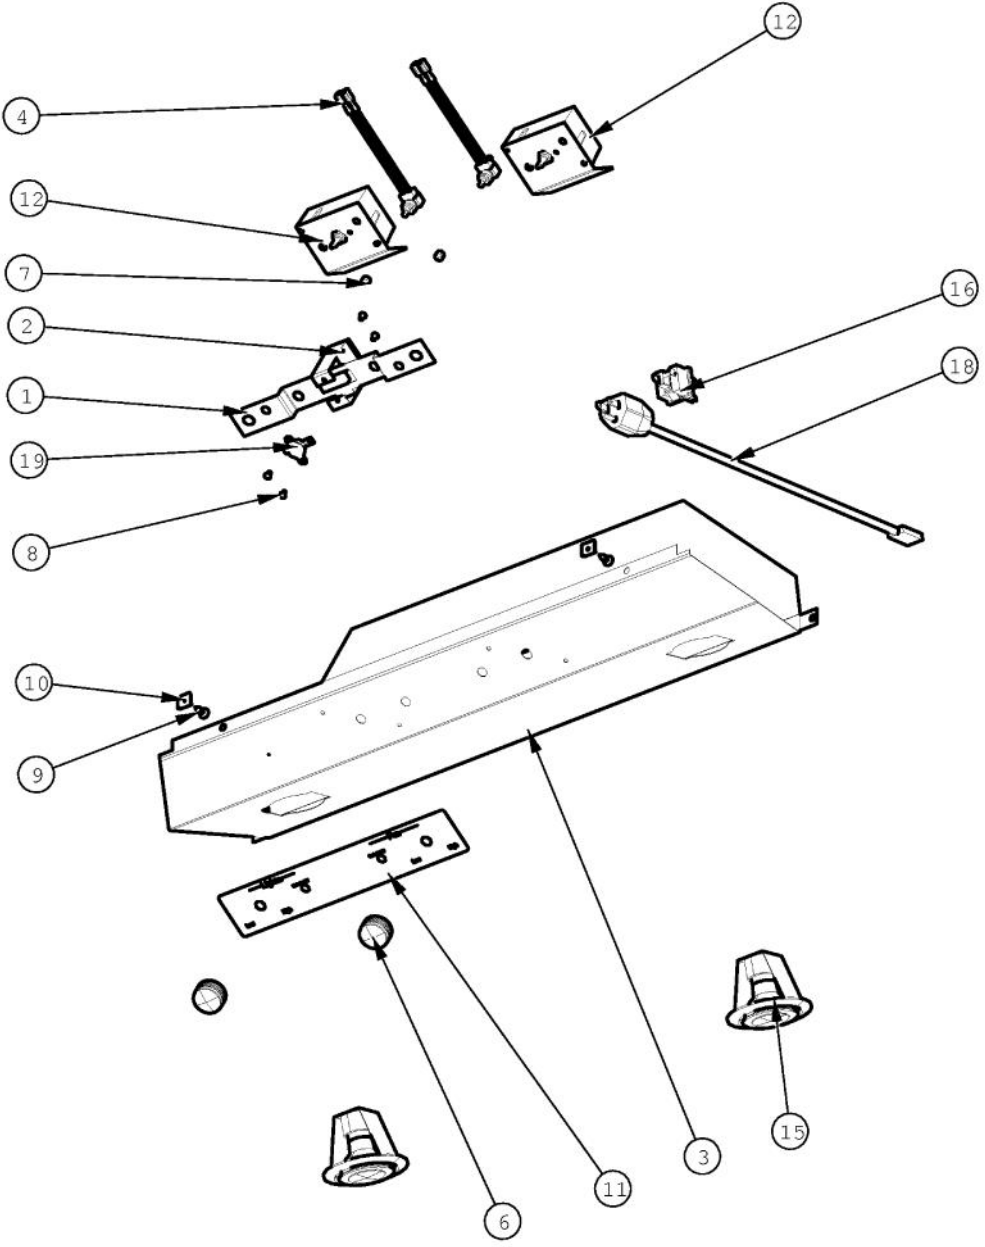

----- Manual continues below -----

Ref #	Part Number	Qty.	Description
1	B20010270	1	LT/FAN SWITCH BRKT (DCH30/36)
2	A2103810	1	THERMODISC BRACKET
3	B20010259	1	CONTROL PANEL (DCH3042)
4	PE050168	2	DCH FAN/LIGHT SWITCH (DCH30/36)
5	PE050170	1	LIGHT CONTROL (VIH54/66 DCH30/36 VCIH54/66)
6	PA010089	2	KNOB (DESIGNER SERIES HOOD)
7	PA010093	2	DESIGNER OVEN LT SWITCH KNOB
8	PC040010	4	POP RIVET
9	PD020087	18	10 X 1/2 PAN PH. TEK ZINC
10	PD030059	4	TINNERMAN CLIP
11	PE040232	1	CONTROL PANEL W/ GRAPHICS (DCH30/36)
12	PE050169	1	BLOWER CONTROL (DCH30/36)
15	PE050064	2	LIGHT ASSEMBLY
16	PE070197	1	MALE SOCKET (3 PRONG)
18	PE070542	1	3-PRONG MALE CORD W/AMP CON
19	PJ030014	1	HEAT SENSOR (N.O.) 160 DEG.

Ref #	Part Number	Qty.	Description
1	016349-000	1	30 REAR FILTER SUPPORT
1	042596-000	1	30 RDWHC FILTER SUPPORT KIT (UNITS MANUFACTURED PRIOR TO 3/18/2013)
5	B2004695	1	30 FRONT I/S PANEL
6	B2007323	1	I/S SIDE PANEL - RH
7	B2004691	1	30 I/S REAR PANEL
8	B2004693	1	30 FILTER SUPT. FRONT/REAR
9	B2007324	1	I/S SIDE PANEL - LH
10	G31010266	2	30/42 FILTER ASSEMBLY 11.75 X 10.375
12	G3009375SS	1	30 CANOPY ASSEMBLY (DCH3042)
18	PD020032	4	SRW-8(A)X3/8PH.WFR HD 7/16DIA XNCL
19	PD020087	8	10 X 1/2 PAN PH. TEK ZINC
22	PE050043	1	DAMPER/TRANSITION 460 CFM 97006078
23	PE070204	1	HEYCO STRAIN RELIEF - 7-P2
24	PE070205	1	3 PRONG FEMALE SUPPLY CORD
25	PM010045	1	3 1/4 X 10 RECT. TO 7 DIA(TRANS)
26	034786-000	1	NAMEPLATE, DSNR D3, SMALL

Ref #	Part Number	Qty.	Description
1	PD010035	2	BLOWER MTG ROD NO.10-24 99420464
2	PD030010	2	NO.10-24 KEPS NUT
3	PE050042	1	BLOWER INT 460 CFM 97007542

Ref #	Part Number	Qty.	Description
1	G31011011SS	1	DUCT COVER BOTTOM ASSY (DCC16)
2	G31011009SS	1	DUCT COVER TOP ASSY (DCC16)