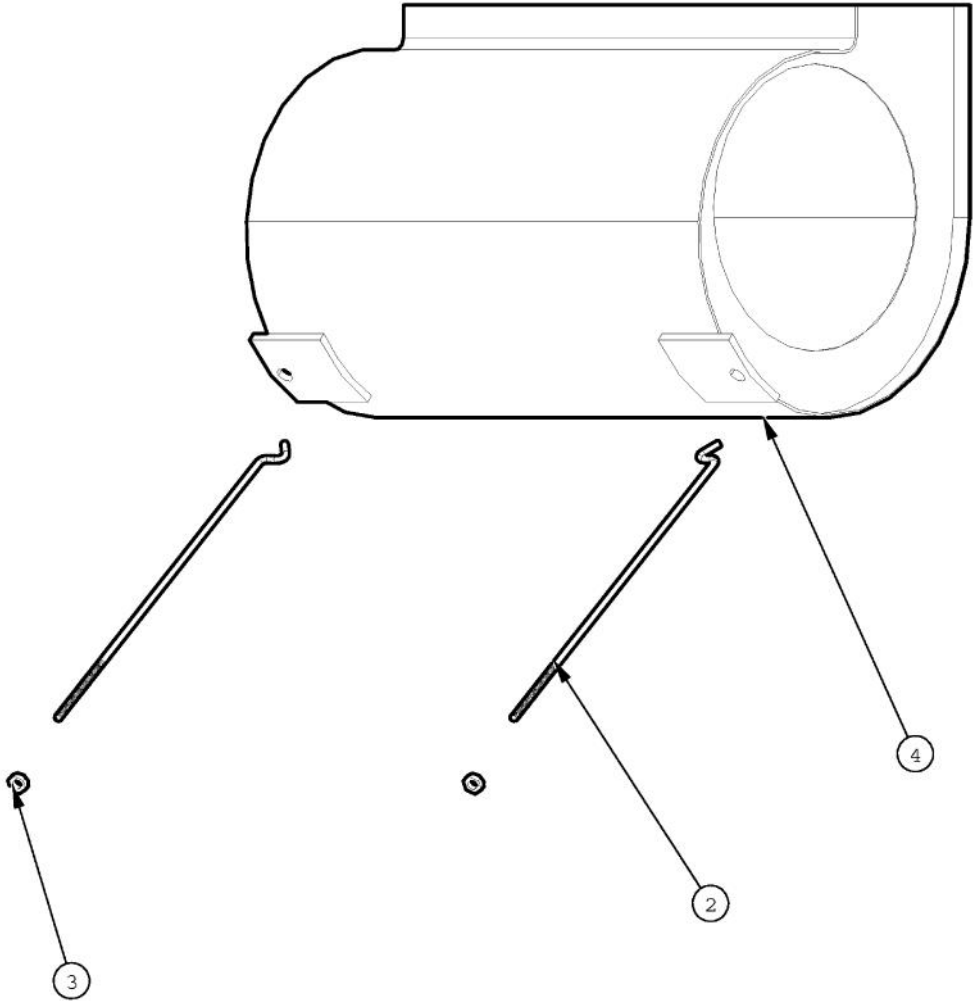

# VIKING RDWH3644 Owner's Manual

[Shop genuine replacement parts for VIKING RDWH3644](#)

[Find Your VIKING Range Hoods Parts - Select From 411 Models](#)

----- Manual continues below -----

Ref #	Part Number	Qty.	Description
1	A2103810	1	THERMODISC BRACKET
2	B20010260	1	CONTROL PANEL (DCH3642)
3	B20010270	1	LT/FAN SWITCH BRKT (DCH30/36)
4	PE050168	2	DCH FAN/LIGHT SWITCH (DCH30/36)
5	PE050170	1	LIGHT CONTROL (VIH54/66 DCH30/36 VCIH54/66)
6	PA010089	2	KNOB (DESIGNER SERIES HOOD)
7	PA010093	2	DESIGNER OVEN LT SWITCH KNOB
8	PC040010	2	POP RIVET
10	PE050064	2	LIGHT ASSEMBLY
12	PE040232	1	CONTROL PANEL W/ GRAPHICS (DCH30/36)
13	PE050169	1	BLOWER CONTROL (DCH30/36)
17	PE070197	1	MALE SOCKET (3 PRONG)
18	PE070541	1	3-PRONG FEMALE SOCKET
19	PJ030014	1	HEAT SENSOR (N.O.) 160 DEG.

Ref #	Part Number	Qty.	Description
1	034786-000	1	NAMEPLATE, DSNR D3, SMALL
2	B20010260	1	CONTROL PANEL (DCH3642)
5	G3009376SS	1	36 CANOPY ASSEMBLY (DCH3642)
7	B2004665	1	36 I/S REAR PANEL
8	016350-000	2	DCWH 36 REAR FILTER SUPPORT ANGLE
8	042597-000		36 RDWHC SUPPORT KIT (UNITS MANUFACTURED PRIOR TO 3/18/2013)
9	B2004675	1	36 FRONT I/S PANEL
10	B2005018	1	DCWH36 FILTER SPACER 1.75 X 10.784
12	B2007324	1	I/S SIDE PANEL - LH
13	B2007323	1	I/S SIDE PANEL - RH
14	G31010268	2	FILTER ASSEMBLY (DESIGNER) 13.848 X 10.375
19	PD020087	17	10 X 1/2 PAN PH. TEK ZINC
20	PE020058	2	RATING LABEL (ADHESIVE)
22	PE050043	1	DAMPER/TRANSITION 460 CFM 97006078
23	PE070204	1	HEYCO STRAIN RELIEF - 7-P2
24	PF030337	1	HOOD WARNING LABEL
25	PM010045	1	3 1/4 X 10 RECT. TO 7 DIA(TRANS)

Ref #	Part Number	Qty.	Description
1	G31011011SS	1	DUCT COVER BOTTOM ASSY (DCC16)
2	G31011009SS	1	DUCT COVER TOP ASSY (DCC16)

Ref #	Part Number	Qty.	Description
2	PD010035	2	BLOWER MTG ROD NO.10-24 99420464
3	PD030010	2	NO.10-24 KEPS NUT
4	PE050042	1	BLOWER INT 460 CFM 97007542