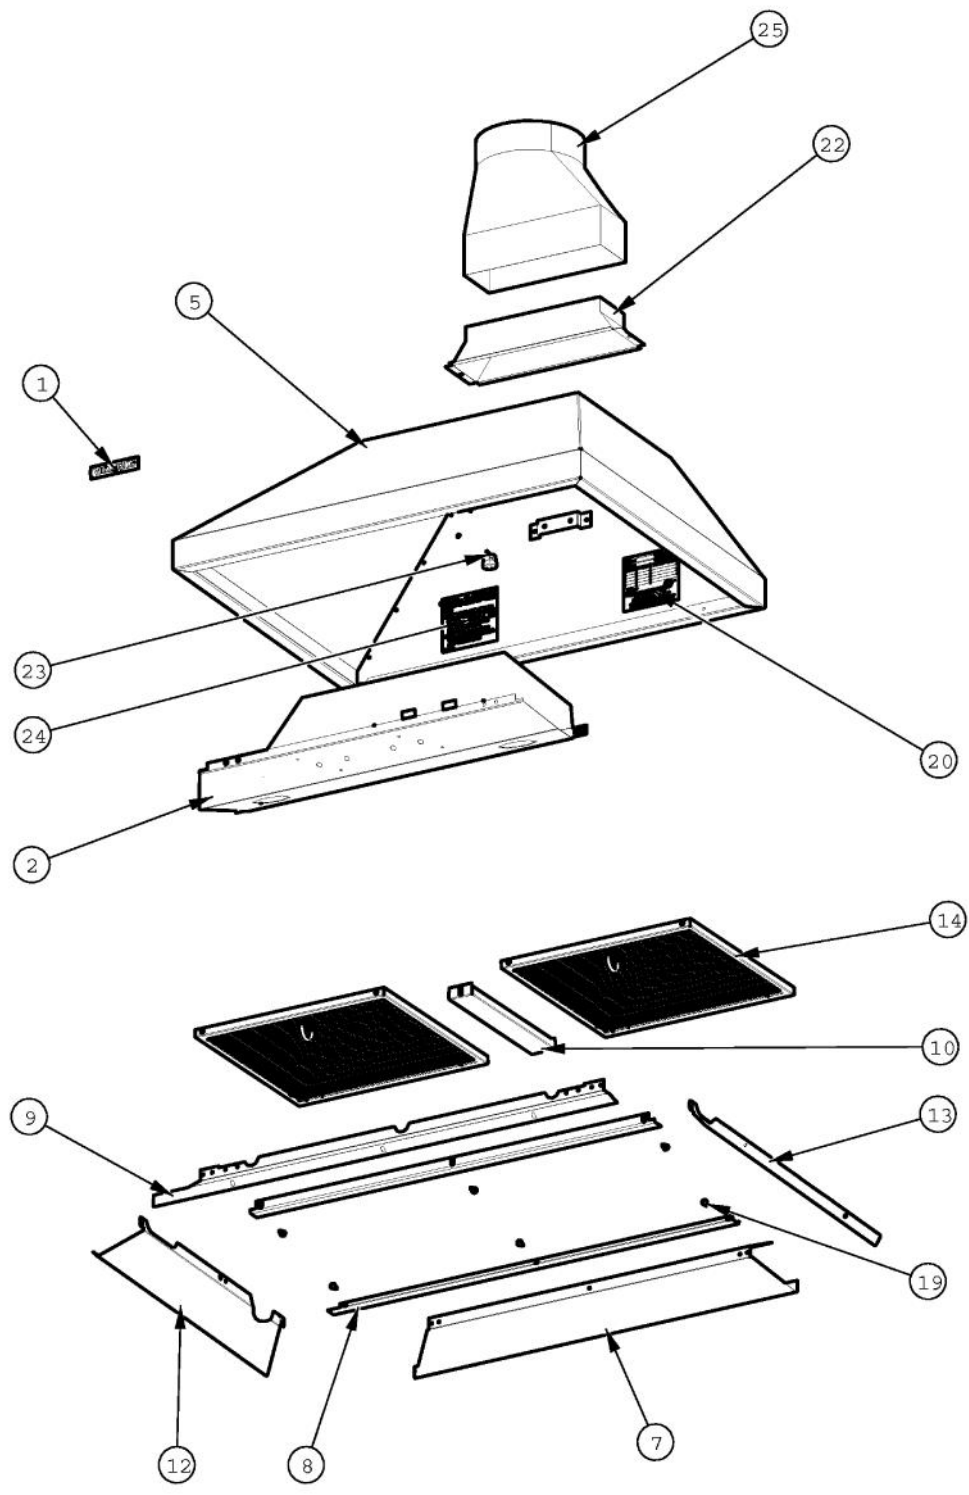

# VIKING RDWH3644 Owner's Manual

[Shop genuine replacement parts for VIKING RDWH3644](#)

[Find Your VIKING Range Hoods Parts - Select From 411 Models](#)

----- Manual continues below -----

Ref #	Part Number	Qty.	Description
1	A2103810	1	THERMODISC BRACKET
2	B20010260	1	CONTROL PANEL (DCH3642)
3	B20010270	1	LT/FAN SWITCH BRKT (DCH30/36)
4	PE050168	2	DCH FAN/LIGHT SWITCH (DCH30/36)
5	PE050170	1	LIGHT CONTROL (VIH54/66 DCH30/36 VCIH54/66)
6	PA010089	2	KNOB (DESIGNER SERIES HOOD)
7	PA010093	2	DESIGNER OVEN LT SWITCH KNOB
8	PC040010	2	POP RIVET
10	PE050064	2	LIGHT ASSEMBLY
12	PE040232	1	CONTROL PANEL W/ GRAPHICS (DCH30/36)
13	PE050169	1	BLOWER CONTROL (DCH30/36)
17	PE070197	1	MALE SOCKET (3 PRONG)
18	PE070541	1	3-PRONG FEMALE SOCKET
19	PJ030014	1	HEAT SENSOR (N.O.) 160 DEG.

Ref #	Part Number	Qty.	Description
1	034786-000	1	NAMEPLATE, DSNR D3, SMALL
2	B20010260	1	CONTROL PANEL (DCH3642)
5	G3009376SS	1	36 CANOPY ASSEMBLY (DCH3642)
7	B2004665	1	36 I/S REAR PANEL
8	016350-000	2	DCWH 36 REAR FILTER SUPPORT ANGLE
8	042597-000		36 RDWHC SUPPORT KIT (UNITS MANUFACTURED PRIOR TO 3/18/2013)
9	B2004675	1	36 FRONT I/S PANEL
10	B2005018	1	DCWH36 FILTER SPACER 1.75 X 10.784
12	B2007324	1	I/S SIDE PANEL - LH
13	B2007323	1	I/S SIDE PANEL - RH
14	G31010268	2	FILTER ASSEMBLY (DESIGNER) 13.848 X 10.375
19	PD020087	17	10 X 1/2 PAN PH. TEK ZINC
20	PE020058	2	RATING LABEL (ADHESIVE)
22	PE050043	1	DAMPER/TRANSITION 460 CFM 97006078
23	PE070204	1	HEYCO STRAIN RELIEF - 7-P2
24	PF030337	1	HOOD WARNING LABEL
25	PM010045	1	3 1/4 X 10 RECT. TO 7 DIA(TRANS)