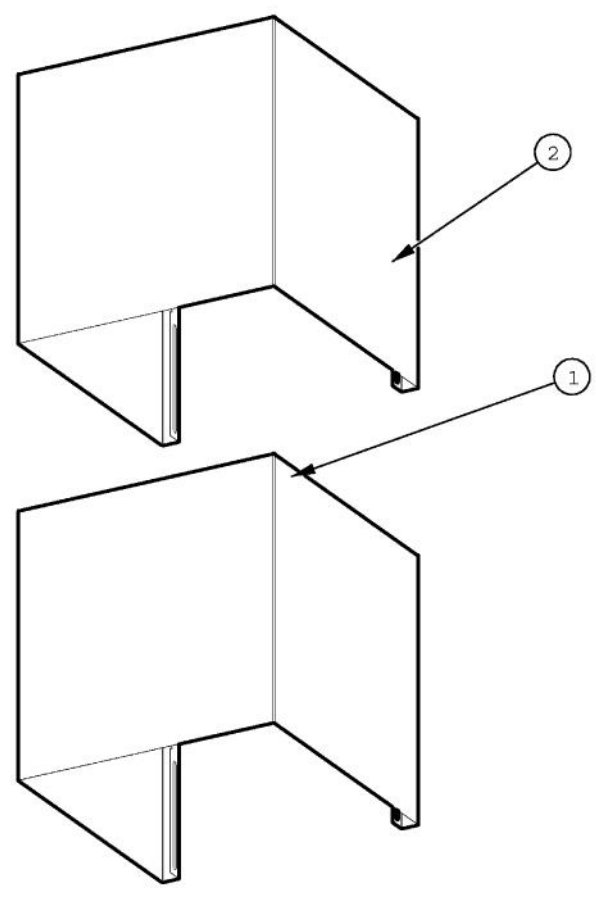

# VIKING RDWH3644 Owner's Manual

[Shop genuine replacement parts for VIKING RDWH3644](#)

[Find Your VIKING Range Hoods Parts - Select From 411 Models](#)

----- Manual continues below -----

Ref #	Part Number	Qty.	Description
1	A2103810	1	THERMODISC BRACKET
2	B20010260	1	CONTROL PANEL (DCH3642)
3	B20010270	1	LT/FAN SWITCH BRKT (DCH30/36)
4	PE050168	2	DCH FAN/LIGHT SWITCH (DCH30/36)
5	PE050170	1	LIGHT CONTROL (VIH54/66 DCH30/36 VCIH54/66)
6	PA010089	2	KNOB (DESIGNER SERIES HOOD)
7	PA010093	2	DESIGNER OVEN LT SWITCH KNOB
8	PC040010	2	POP RIVET
10	PE050064	2	LIGHT ASSEMBLY
12	PE040232	1	CONTROL PANEL W/ GRAPHICS (DCH30/36)
13	PE050169	1	BLOWER CONTROL (DCH30/36)
17	PE070197	1	MALE SOCKET (3 PRONG)
18	PE070541	1	3-PRONG FEMALE SOCKET
19	PJ030014	1	HEAT SENSOR (N.O.) 160 DEG.

Ref #	Part Number	Qty.	Description
1	034786-000	1	NAMEPLATE, DSNR D3, SMALL
2	B20010260	1	CONTROL PANEL (DCH3642)
5	G3009376SS	1	36 CANOPY ASSEMBLY (DCH3642)
7	B2004665	1	36 I/S REAR PANEL
8	016350-000	2	DCWH 36 REAR FILTER SUPPORT ANGLE
8	042597-000		36 RDWHC SUPPORT KIT (UNITS MANUFACTURED PRIOR TO 3/18/2013)
9	B2004675	1	36 FRONT I/S PANEL
10	B2005018	1	DCWH36 FILTER SPACER 1.75 X 10.784
12	B2007324	1	I/S SIDE PANEL - LH
13	B2007323	1	I/S SIDE PANEL - RH
14	G31010268	2	FILTER ASSEMBLY (DESIGNER) 13.848 X 10.375
19	PD020087	17	10 X 1/2 PAN PH. TEK ZINC
20	PE020058	2	RATING LABEL (ADHESIVE)
22	PE050043	1	DAMPER/TRANSITION 460 CFM 97006078
23	PE070204	1	HEYCO STRAIN RELIEF - 7-P2
24	PF030337	1	HOOD WARNING LABEL
25	PM010045	1	3 1/4 X 10 RECT. TO 7 DIA(TRANS)

Ref #	Part Number	Qty.	Description
1	G31011011SS	1	DUCT COVER BOTTOM ASSY (DCC16)
2	G31011009SS	1	DUCT COVER TOP ASSY (DCC16)

Ref #	Part Number	Qty.	Description
2	PD010035	2	BLOWER MTG ROD NO.10-24 99420464
3	PD030010	2	NO.10-24 KEPS NUT
4	PE050042	1	BLOWER INT 460 CFM 97007542