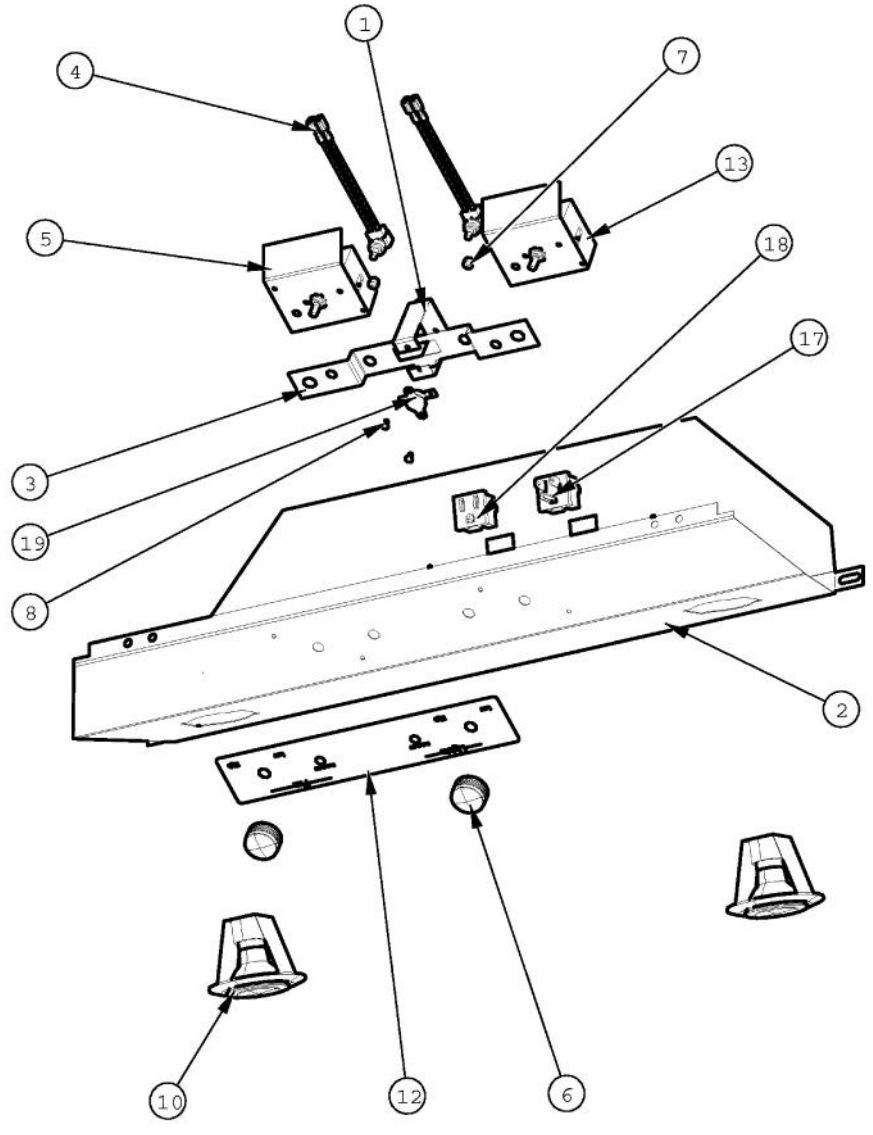

# VIKING RDWH3644 Owner's Manual

[Shop genuine replacement parts for VIKING RDWH3644](#)

[Find Your VIKING Range Hoods Parts - Select From 411 Models](#)

----- Manual continues below -----

Ref #	Part Number	Qty.	Description
1	A2103810	1	THERMODISC BRACKET
2	B20010260	1	CONTROL PANEL (DCH3642)
3	B20010270	1	LT/FAN SWITCH BRKT (DCH30/36)
4	PE050168	2	DCH FAN/LIGHT SWITCH (DCH30/36)
5	PE050170	1	LIGHT CONTROL (VIH54/66 DCH30/36 VCIH54/66)
6	PA010089	2	KNOB (DESIGNER SERIES HOOD)
7	PA010093	2	DESIGNER OVEN LT SWITCH KNOB
8	PC040010	2	POP RIVET
10	PE050064	2	LIGHT ASSEMBLY
12	PE040232	1	CONTROL PANEL W/ GRAPHICS (DCH30/36)
13	PE050169	1	BLOWER CONTROL (DCH30/36)
17	PE070197	1	MALE SOCKET (3 PRONG)
18	PE070541	1	3-PRONG FEMALE SOCKET
19	PJ030014	1	HEAT SENSOR (N.O.) 160 DEG.

Ref #	Part Number	Qty.	Description
1	034786-000	1	NAMEPLATE, DSNR D3, SMALL
2	B20010260	1	CONTROL PANEL (DCH3642)
5	G3009376SS	1	36 CANOPY ASSEMBLY (DCH3642)
7	B2004665	1	36 I/S REAR PANEL
8	016350-000	2	DCWH 36 REAR FILTER SUPPORT ANGLE
8	042597-000		36 RDWHC SUPPORT KIT (UNITS MANUFACTURED PRIOR TO 3/18/2013)
9	B2004675	1	36 FRONT I/S PANEL
10	B2005018	1	DCWH36 FILTER SPACER 1.75 X 10.784
12	B2007324	1	I/S SIDE PANEL - LH
13	B2007323	1	I/S SIDE PANEL - RH
14	G31010268	2	FILTER ASSEMBLY (DESIGNER) 13.848 X 10.375
19	PD020087	17	10 X 1/2 PAN PH. TEK ZINC
20	PE020058	2	RATING LABEL (ADHESIVE)
22	PE050043	1	DAMPER/TRANSITION 460 CFM 97006078
23	PE070204	1	HEYCO STRAIN RELIEF - 7-P2
24	PF030337	1	HOOD WARNING LABEL
25	PM010045	1	3 1/4 X 10 RECT. TO 7 DIA(TRANS)

Ref #	Part Number	Qty.	Description
1	G31011011SS	1	DUCT COVER BOTTOM ASSY (DCC16)
2	G31011009SS	1	DUCT COVER TOP ASSY (DCC16)

Ref #	Part Number	Qty.	Description
2	PD010035	2	BLOWER MTG ROD NO.10-24 99420464
3	PD030010	2	NO.10-24 KEPS NUT
4	PE050042	1	BLOWER INT 460 CFM 97007542