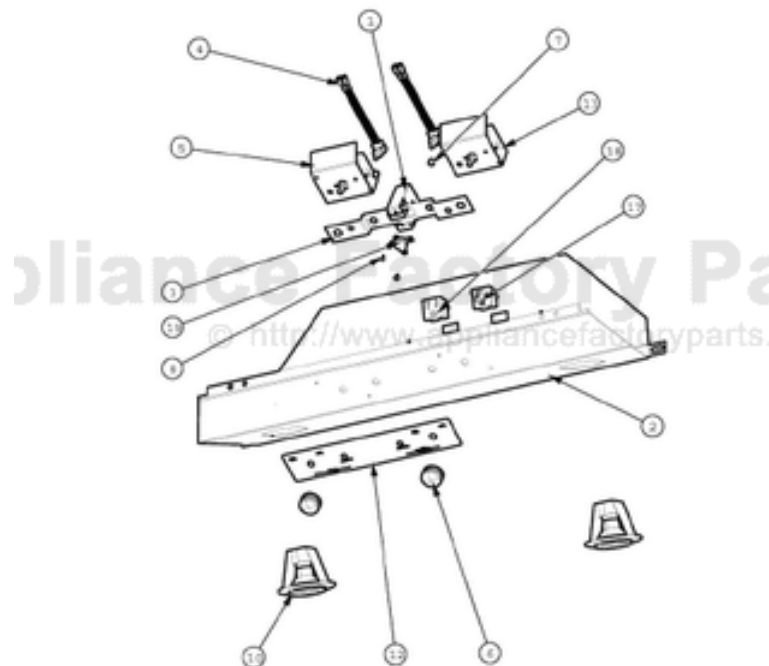

# VIKING RDWH3644 Owner's Manual

[Shop genuine replacement parts for VIKING RDWH3644](#)

[Find Your VIKING Range Hoods Parts - Select From 411 Models](#)

----- Manual continues below -----

Ref #	Part Number	Qty.	Description
1	A2103810	1	THERMODISC BRACKET
2	B20010260	1	CONTROL PANEL (DCH3642)
3	B20010270	1	LT/FAN SWITCH BRKT (DCH30/36)
4	PE050168	2	DCH FAN/LIGHT SWITCH (DCH30/36)
5	PE050170	1	LIGHT CONTROL (VIH54/66 DCH30/36 VCIH54/66)
6	PA010089	2	KNOB (DESIGNER SERIES HOOD)
7	PA010093	2	DESIGNER OVEN LT SWITCH KNOB
8	PC040010	2	POP RIVET
10	PE050064	2	LIGHT ASSEMBLY
12	PE040232	1	CONTROL PANEL W/ GRAPHICS (DCH30/36)
13	PE050169	1	BLOWER CONTROL (DCH30/36)
17	PE070197	1	MALE SOCKET (3 PRONG)
18	PE070541	1	3-PRONG FEMALE SOCKET
19	PJ030014	1	HEAT SENSOR (N.O.) 160 DEG.

Ref #	Part Number	Qty.	Description
1	034786-000	1	NAMEPLATE, DSNR D3, SMALL
2	B20010260	1	CONTROL PANEL (DCH3642)
5	G3009376SS	1	36 CANOPY ASSEMBLY (DCH3642)
7	B2004665	1	36 I/S REAR PANEL
8	016350-000	2	DCWH 36 REAR FILTER SUPPORT ANGLE
8	042597-000		36 RDWHC SUPPORT KIT (UNITS MANUFACTURED PRIOR TO 3/18/2013)
9	B2004675	1	36 FRONT I/S PANEL
10	B2005018	1	DCWH36 FILTER SPACER 1.75 X 10.784
12	B2007324	1	I/S SIDE PANEL - LH
13	B2007323	1	I/S SIDE PANEL - RH
14	G31010268	2	FILTER ASSEMBLY (DESIGNER) 13.848 X 10.375
19	PD020087	17	10 X 1/2 PAN PH. TEK ZINC
20	PE020058	2	RATING LABEL (ADHESIVE)
22	PE050043	1	DAMPER/TRANSITION 460 CFM 97006078
23	PE070204	1	HEYCO STRAIN RELIEF - 7-P2
24	PF030337	1	HOOD WARNING LABEL
25	PM010045	1	3 1/4 X 10 RECT. TO 7 DIA(TRANS)

Ref #	Part Number	Qty.	Description
1	G31011011SS	1	DUCT COVER BOTTOM ASSY (DCC16)
2	G31011009SS	1	DUCT COVER TOP ASSY (DCC16)

Ref #	Part Number	Qty.	Description
2	PD010035	2	BLOWER MTG ROD NO.10-24 99420464
3	PD030010	2	NO.10-24 KEPS NUT
4	PE050042	1	BLOWER INT 460 CFM 97007542