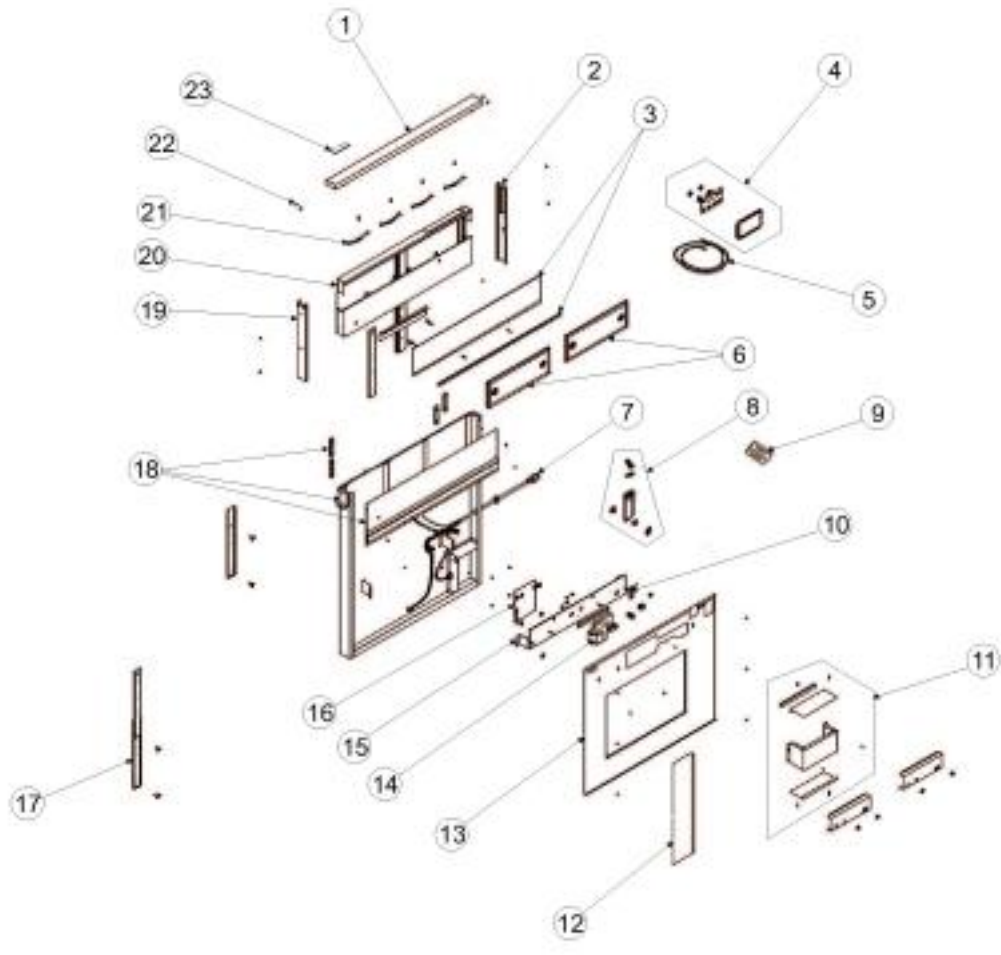

This Owner's Manual is provided and hosted by [Appliance Factory Parts](#).

VIKING RVDD330R Owner's Manual

[Shop genuine replacement parts for VIKING RVDD330R](#)

[Find Your VIKING Range Hoods Parts - Select From 411 Models](#)

----- Manual continues below -----

Ref #	Part Number	Qty.	Description
1	PV300176	1	TOP COVER ASSEMBLY (DIPR101RSS)
2	PV300115	1	RIGHT END CAP
3	PV300117	1	TRIM PANEL (VIPR102RSS, VIPR102SS)
4	022213-000	1	REMOTE CONTROL ASSEMBLY - BK
NI	022214-000	1	REMOTE CONTROL ASSEMBLY - GRAY
5	022203-000	1	REMOTE CABLE
6	PV300179	2	FILTER ASSY DIPR
7	PV300197	1	POWER CORD ASSEMBLY
8	PV300123	1	CRANK ASSEMBLY
9	PV300095	1	FSTNR PK 6-10X1.5
10	PV300045	1	GROUND SCREW
11	PS200016	1	GEAR MOTOR COVER ASSEMBLY
12	PV210009	1	AIRBOX OPENING COVER (VIPR102RSS, VIPR102SS)
13	PV300189	1	AIRBOX FRONT (VIPR102RSS, VIPR102SS)
14	PS200014	1	GEAR MOTOR KIT
15	PS200019	1	MOTOR BRACKET ASSEMBLY
16	022201-000	1	LOWER PCB
17	PV300120	1	CHIMNEY SLIDE
18	028636-000	1	AIR BOX WELDMENT (DIPR101RSS)
19	PV300116	1	LEFT END CAP
20	028558-000	1	CHIMNEY WELDMENT
21	PV300111	4	SUB TO PV300154 - FLTR CLP NYL RIV
22	PV300174	4	SCREW 8-18 PH HD VIPR 97015782
23	041991-000	1	NAMEPLATE, VIKING, 2.750