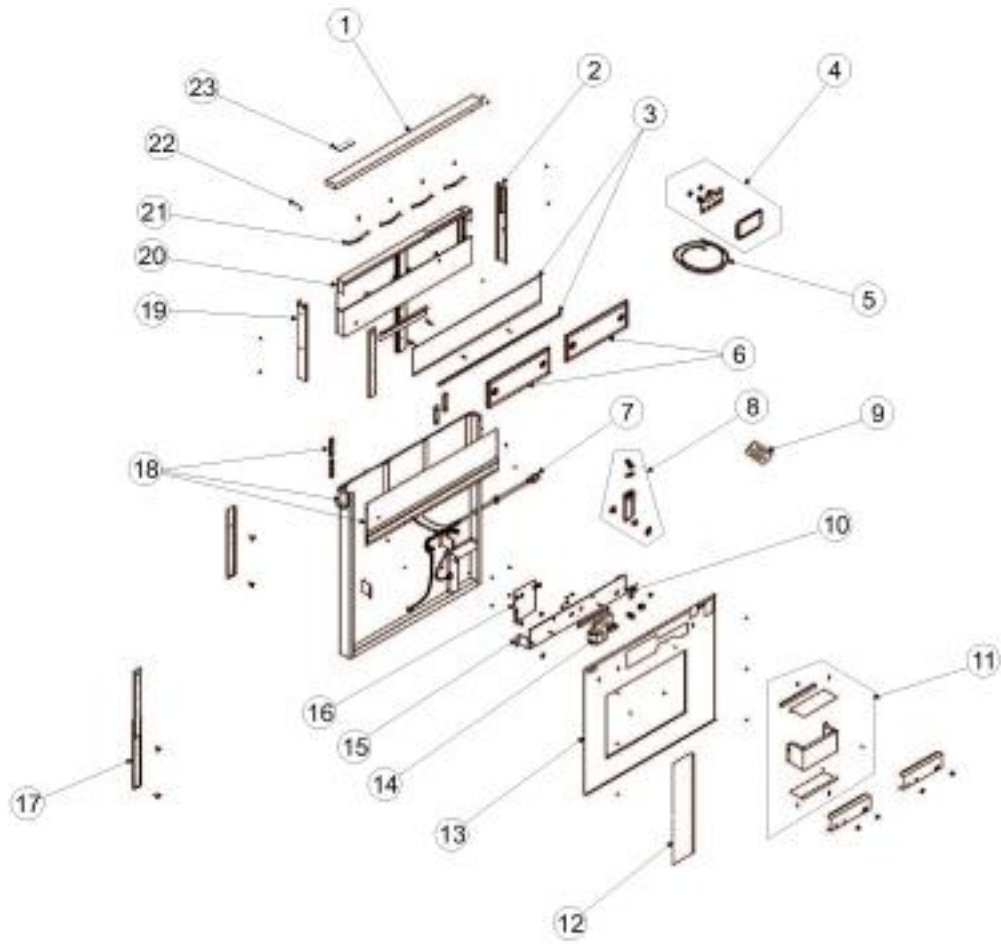

# VIKING RVDD336R Owner's Manual

[Shop genuine replacement parts for VIKING RVDD336R](#)

[Find Your VIKING Range Hoods Parts - Select From 411 Models](#)

----- Manual continues below -----

Ref #	Part Number	Qty.	Description
1	PV300177	1	TOP COVER ASSEMBLY DIPR160S
2	PV300115	1	RIGHT END CAP
3	PV300118	1	TRIM PANEL
4	022213-000	1	REMOTE CONTROL ASSEMBLY - BK
4	022214-000	1	REMOTE CONTROL ASSEMBLY - GRAY
5	PV300148	1	REMOTE CABLE 97015545
6	PV300180	2	SRV ASSY FILTER 36N (S97015811)
7	PV300197	1	POWER CORD ASSEMBLY
8	PV300123	1	CRANK ASSEMBLY
9	PV300095	1	FSTNR PK 6-10X1.5
10	PV300045	1	GROUND SCREW
11	PS200016	1	GEAR MOTOR COVER ASSEMBLY
12	PV210010	1	AIRBOX OPENING COVER
13	PS200018	1	AIRBOX FRONT (VIPR162RSS, VIPR162SS)
14	PS200014	1	GEAR MOTOR KIT
15	PS200019	1	MOTOR BRACKET ASSEMBLY
16	022201-000	1	LOWER PCB
17	PV300120	1	CHIMNEY SLIDE
18	028837-000	1	CONTROL PANEL FRAME WITH KEY UNIT (VMOC206BU)
19	PV300116	1	LEFT END CAP
20	028559-000	1	CHIMNEY WELDMENT (DIPR161RSS) (INCLUDES NO.3 & NO...
21	PV300111	4	SUB TO PV300154 - FLTR CLP NYL RIV
22	PV300174	4	SCREW 8-18 PH HD VIPR 97015782
23	041991-000	1	NAMEPLATE, VIKING, 2.750