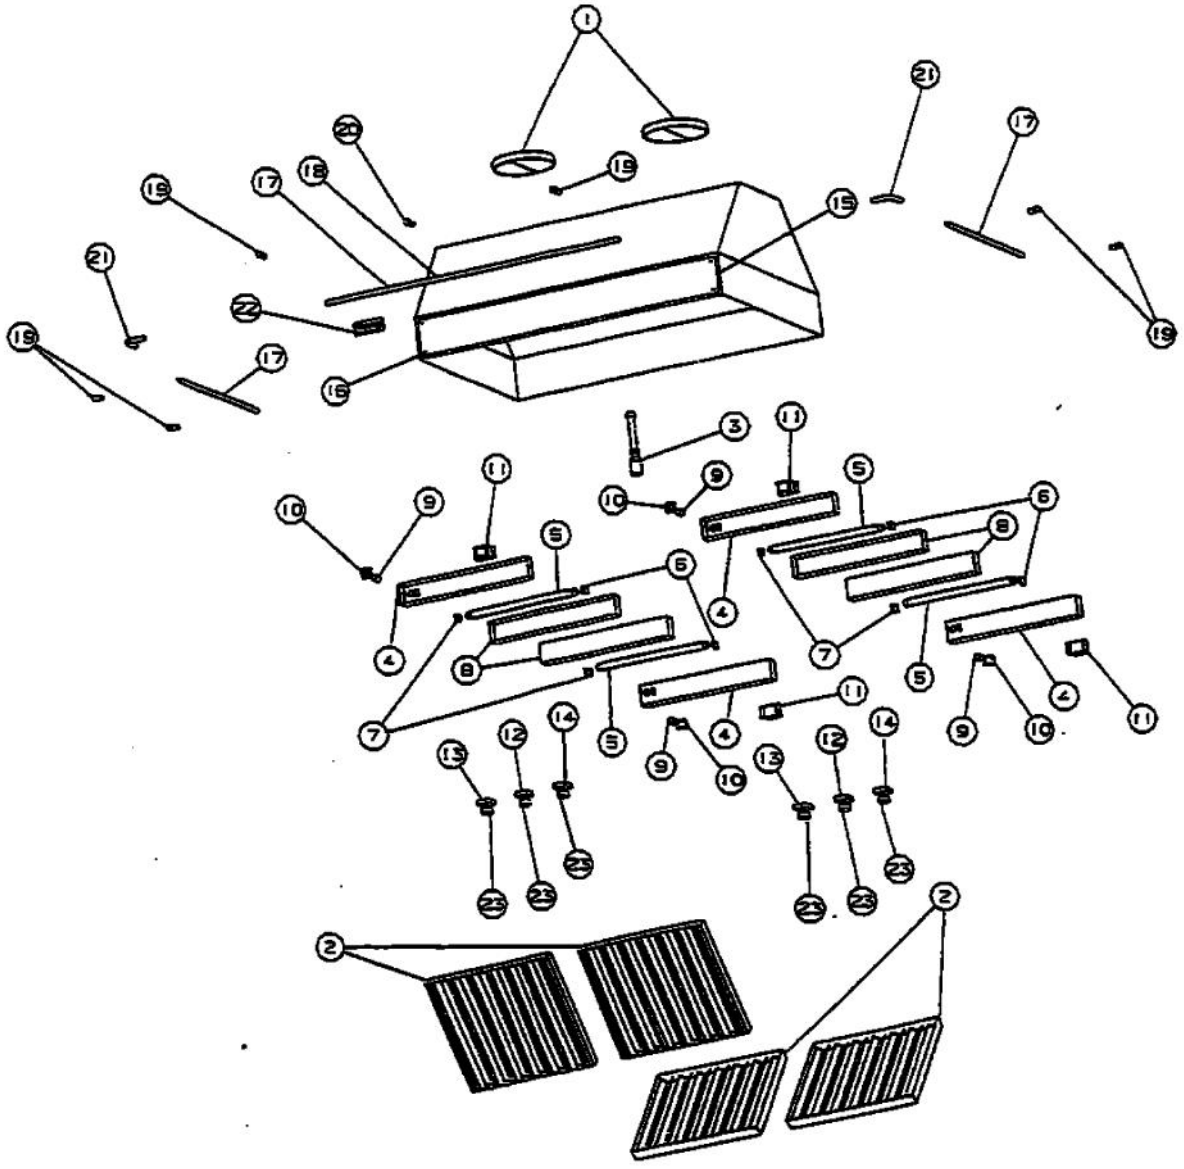

This Owner's Manual is provided and hosted by [Appliance Factory Parts](#).

VIKING VRHI360-EP Owner's Manual

[Shop genuine replacement parts for VIKING
VRHI360-EP](#)

[Find Your VIKING Range Hoods Parts - Select From 411 Models](#)

----- Manual continues below -----

Ref #	Part Number	Qty.	Description
1	PV110016		BACK DRAFT DAMPER (WITH 9 COLLAR) BD9
2	PV120004		BAFFLE FILTER P1506
3	PV100002		HEAT LAMP SOCKET (OPTIONAL)
4	PV110007		LIGHT ASSEMBLY (COMPLETE) P-1016
5	PV110008		FLUORESCENT LAMP
6	PV100023		FLUORESCENT LAMP SOCKET-R.H.
7	PV100024		FLUORESCENT LAMP SOCKET-L.H.
8	PV110013		FLUORESCENT LAMP COVER
9	PV120002		STARTER
10	PV100003		STARTER SOCKET
11	PV120003		BALLAST (SP2)
12	PV120005		ROTARY SWITCH (FOR HEAT LAMPS)
13	PV120006		ROTARY SWITCH (FOR REMOTE LIGHTS)
14	PV120007		VARIABLE SPEED SWITCH (FOR BLOWER) P-1404
15	PV100014SS		FRONT TRIM (36) STAINLESS
	PV100014BR		FRONT TRIM (36) BRASS
16	PV100022SS		POP RIVET (FOR FRONT TRIM) STAINLES
	PV100022BR		POP RIVET (FOR FRONT TRIM) BRASS
17	PV100007SS		SUB TO PE030066 - SS 4 ACCESSORY RAIL
	PV100007BR		SUB TO PE030067 - BR 4 ACCESSORY RAIL
18	PV100008SS		SUB TO PE030068 - SS 6 ACCESSORY RAIL
	PV100008BR		SUB TO PE030069 - BR 6 ACCESSORY RAIL
19	PV100009SS		SUB PE030054 END CAP (SS)
	PV100009BR		SUB TO PE030053 - END CAP (BRASS)
20	PE030052		SUPPORT TUBE, HOLE THROUGH
	PE030055		END CAP - BR
21	PE030056		90 DEG.ELBOWSS REPL PV100011SS
	PE030057		90 DEG.ELBOW BR REPL PV100011BR
NI	PE030076		CHROME S HOOKS REPL PV100012SS
	PE030077		BR `S` HOOKS REPL PV100012BR
22	PE010020		LOGO - PROFESSIONAL - VRTR, XBKX ASSY
	PE010019		LOGO - PROFESSIONAL - VRTR, XWHX
	PE010056		2 LOGO/VIKING PROF XBKXXBRX
	PE010055		2 LOGO/VIKING PROF XWHXXBRX
23	PV120008		ROTARY SWITCH KNOB