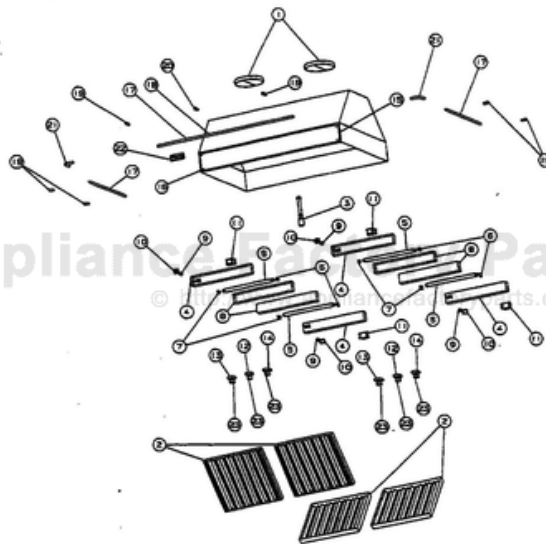

This Owner's Manual is provided and hosted by [Appliance Factory Parts](#).

VIKING VRHI360-EP Owner's Manual

[Shop genuine replacement parts for VIKING
VRHI360-EP](#)

[Find Your VIKING Range Hoods Parts - Select From 411 Models](#)

----- Manual continues below -----

Ref #	Part Number	Qty.	Description
1	PV110016		BACK DRAFT DAMPER (WITH 9 COLLAR) BD9
2	PV120004		BAFFLE FILTER P1506
3	PV100002		HEAT LAMP SOCKET (OPTIONAL)
4	PV110007		LIGHT ASSEMBLY (COMPLETE) P-1016
5	PV110008		FLUORESCENT LAMP
6	PV100023		FLUORESCENT LAMP SOCKET-R.H.
7	PV100024		FLUORESCENT LAMP SOCKET-L.H.
8	PV110013		FLUORESCENT LAMP COVER
9	PV120002		STARTER
10	PV100003		STARTER SOCKET
11	PV120003		BALLAST (SP2)
12	PV120005		ROTARY SWITCH (FOR HEAT LAMPS)
13	PV120006		ROTARY SWITCH (FOR REMOTE LIGHTS)
14	PV120007		VARIABLE SPEED SWITCH (FOR BLOWER) P-1404
15	PV100014SS		FRONT TRIM (36) STAINLESS
	PV100014BR		FRONT TRIM (36) BRASS
16	PV100022SS		POP RIVET (FOR FRONT TRIM) STAINLES
	PV100022BR		POP RIVET (FOR FRONT TRIM) BRASS
17	PV100007SS		SUB TO PE030066 - SS 4 ACCESSORY RAIL
	PV100007BR		SUB TO PE030067 - BR 4 ACCESSORY RAIL
18	PV100008SS		SUB TO PE030068 - SS 6 ACCESSORY RAIL
	PV100008BR		SUB TO PE030069 - BR 6 ACCESSORY RAIL
19	PV100009SS		SUB PE030054 END CAP (SS)
	PV100009BR		SUB TO PE030053 - END CAP (BRASS)
20	PE030052		SUPPORT TUBE, HOLE THROUGH
	PE030055		END CAP - BR
21	PE030056		90 DEG.ELBOWSS REPL PV100011SS
	PE030057		90 DEG.ELBOW BR REPL PV100011BR
NI	PE030076		CHROME S HOOKS REPL PV100012SS
	PE030077		BR `S` HOOKS REPL PV100012BR
22	PE010020		LOGO - PROFESSIONAL - VRTR, XBKX ASSY
	PE010019		LOGO - PROFESSIONAL - VRTR, XWHX
	PE010056		2 LOGO/VIKING PROF XBKXXBRX
	PE010055		2 LOGO/VIKING PROF XWHXXBRX
23	PV120008		ROTARY SWITCH KNOB