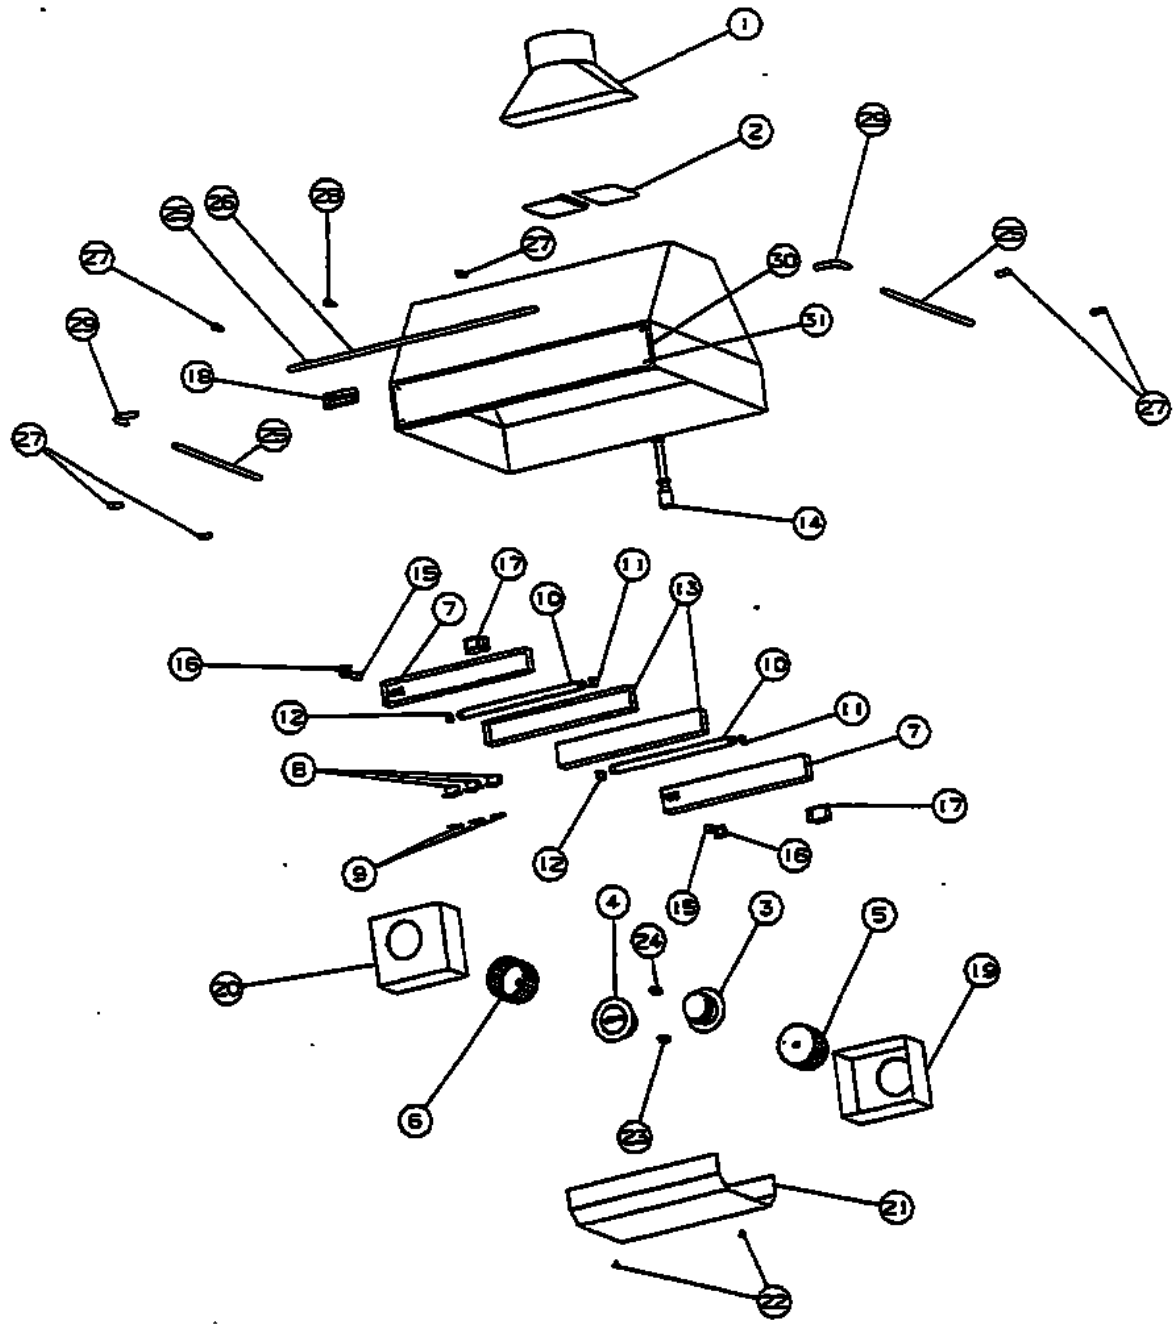

# VIKING VRHI420 Owner's Manual

[Shop genuine replacement parts for VIKING VRHI420](#)

[Find Your VIKING Range Hoods Parts - Select From 411 Models](#)

----- Manual continues below -----

Ref #	Part Number	Qty.	Description
1	PV110002		DUCT TRANSITION (VRHI/VIH)
2	PV110014		BACK DRAFT DAMPER (VRHI/VIH)
3	PV110003		BLOWER MOTOR-R.H.(WHITE) P1301-1
4	PV110004		BLOWER MOTOR - LH (RED) P-1302
5	PV110005		BLOWER WHEEL- LH (WHITE)
6	PV110006		BLOWER WHEEL- LH (RED)
7	PV110007		LIGHT ASSEMBLY (COMPLETE) P-1016
8	PV120001		SLIDE SWITCH
9	PV100001		GLAMOUR CAPS (FOR SLIDE SWITCH)
10	PV110008		FLUORESCENT LAMP
11	PV100023		FLUORESCENT LAMP SOCKET-R.H.
12	PV100024		FLUORESCENT LAMP SOCKET-L.H.
13	PV110013		FLUORESCENT LAMP COVER
14	PV100002		HEAT LAMP SOCKET (OPTIONAL)
15	PV120002		STARTER
16	PV100003		STARTER SOCKET
17	PV120003		BALLAST (SP2)
18	PE010020		LOGO - PROFESSIONAL - VRTR, XBKX ASSY
	PE010019		LOGO - PROFESSIONAL - VRTR, XWHX
	PE010056		2 LOGO/VIKING PROF XBKXXBRX
	PE010055		2 LOGO/VIKING PROF XWHXXBRX
19	PV110011AL		BLOWER HOUSING (FRONT)-R.H. XALMOND
	PV110011BK		BLOWER HOUSING (FRONT)-R.H. XBLACKX
	PV110011BU		BLOWER HOUSING (FRONT)-R.H. XBRGNDY
	PV110011FG		BLOWER HOUSING (FRONT)-R.H. XFST.GR
	PV110011PL		BLOWER HOUSING (FRONT)-R.H. XPLUMX
	PV110011SS		BLOWER HOUSING (FRONT)-R.H. XSTL.ST
	PV110011VB		BLOWER HOUSING (FRONT)-R.H. XVIK.BL
	PV110011WH		BLOWER HOUSING (FRONT)-R.H. XWHITEX
20	PV110012AL		BLOWER HOUSING (FRONT)-L.H. XALMOND
	PV110012BK		BLOWER HOUSING (FRONT)-L.H. XBLACKX
	PV110012BU		BLOWER HOUSING (FRONT)-L.H. XBRGNDY
	PV110012FG		BLOWER HOUSING (FRONT)-L.H. XFST.GR
	PV110012PL		BLOWER HOUSING (FRONT)-L.H. XPLUMX
	PV110012SS		BLOWER HOUSING (FRONT)-L.H. XSTL.ST
	PV110012VB		BLOWER HOUSING (FRONT)-L.H. XVIK.BL
	PV110012WH		BLOWER HOUSING (FRONT)-L.H. XWHITEX
21	PV110010AL		GREASE SHIELD XALMONDX
	PV110010BK		GREASE SHIELD XBLACKX
	PV110010BU		GREASE SHIELD XBURGUNDYX
	PV110010FG		GREASE SHIELD XFOREST GREENX
	PV110010PL		GREASE SHIELD XPLUMX
	PV110010SS		GREASE SHIELD XSTAINLESS STEELX P-1026
	PV110010VB		GREASE SHIELD XVIKING BLUEX
	PV110010WH		GREASE SHIELD XWHITEX
22	PV100004		SCREW (BRASS)
23	PV100005		MOTOR PLUG SOCKET (6)-L.H.
24	PV100006		MOTOR PLUG SOCKET (12)-R.H.
NI	PE030076		CHROME S HOOKS REPL PV100012SS
	PE030077		BR `S` HOOKS REPL PV100012BR
25	PV100007SS		SUB TO PE030066 - SS 4 ACCESSORY RAIL
	PV100007BR		SUB TO PE030067 - BR 4 ACCESSORY RAIL
26	PV100008SS		SUB TO PE030068 - SS 6 ACCESSORY RAIL
	PV100008BR		SUB TO PE030069 - BR 6 ACCESSORY RAIL
27	PV100009SS		SUB PE030054 END CAP (SS)
	PV100009BR		SUB TO PE030053 - END CAP (BRASS)
28	PE030052		SUPPORT TUBE, HOLE THROUGH
	PE030055		END CAP - BR
29	PE030056		90 DEG.ELBOWSS REPL PV100011SS
	PE030057		90 DEG.ELBOW BR REPL PV100011BR