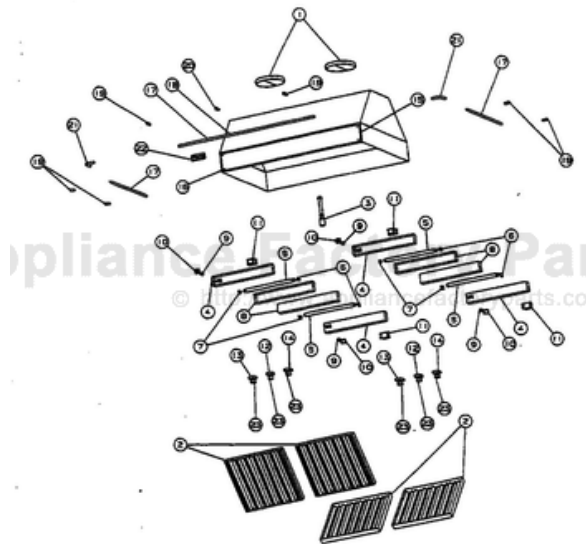

This Owner's Manual is provided and hosted by [Appliance Factory Parts](#).

VIKING VRHI420-EP Owner's Manual

[Shop genuine replacement parts for VIKING
VRHI420-EP](#)

[Find Your VIKING Range Hoods Parts - Select From 411 Models](#)

----- Manual continues below -----

Ref #	Part Number	Qty.	Description
1	PV110016		BACK DRAFT DAMPER (WITH 9 COLLAR) BD9
2	PV120004		BAFFLE FILTER P1506
3	PV100002		HEAT LAMP SOCKET (OPTIONAL)
4	PV110007		LIGHT ASSEMBLY (COMPLETE) P-1016
5	PV110008		FLUORESCENT LAMP
6	PV100023		FLUORESCENT LAMP SOCKET-R.H.
7	PV100024		FLUORESCENT LAMP SOCKET-L.H.
8	PV110013		FLUORESCENT LAMP COVER
9	PV120002		STARTER
10	PV100003		STARTER SOCKET
11	PV120003		BALLAST (SP2)
12	PV120005		ROTARY SWITCH (FOR HEAT LAMPS)
13	PV120006		ROTARY SWITCH (FOR REMOTE LIGHTS)
14	PV120007		VARIABLE SPEED SWITCH (FOR BLOWER) P-1404
15	PV100015SS		FRONT TRIM (42) STAINLESS
	PV100015BR		FRONT TRIM (42) BRASS
16	PV100022SS		POP RIVET (FOR FRONT TRIM) STAINLES
	PV100022BR		POP RIVET (FOR FRONT TRIM) BRASS
17	PV100007SS		SUB TO PE030066 - SS 4 ACCESSORY RAIL
	PV100007BR		SUB TO PE030067 - BR 4 ACCESSORY RAIL
18	PV100008SS		SUB TO PE030068 - SS 6 ACCESSORY RAIL
	PV100008BR		SUB TO PE030069 - BR 6 ACCESSORY RAIL
19	PV100009SS		SUB PE030054 END CAP (SS)
	PV100009BR		SUB TO PE030053 - END CAP (BRASS)
20	PE030052		SUPPORT TUBE, HOLE THROUGH
	PE030055		END CAP - BR
21	PE030056		90 DEG.ELBOWSS REPL PV100011SS
	PE030057		90 DEG.ELBOW BR REPL PV100011BR
NI	PE030076		CHROME S HOOKS REPL PV100012SS
	PE030077		BR `S` HOOKS REPL PV100012BR
22	PE010020		LOGO - PROFESSIONAL - VRTR, XBKX ASSY
	PE010019		LOGO - PROFESSIONAL - VRTR, XWHX
	PE010056		2 LOGO/VIKING PROF XBKXXBRX
	PE010055		2 LOGO/VIKING PROF XWHXXBRX
23	PV120008		ROTARY SWITCH KNOB