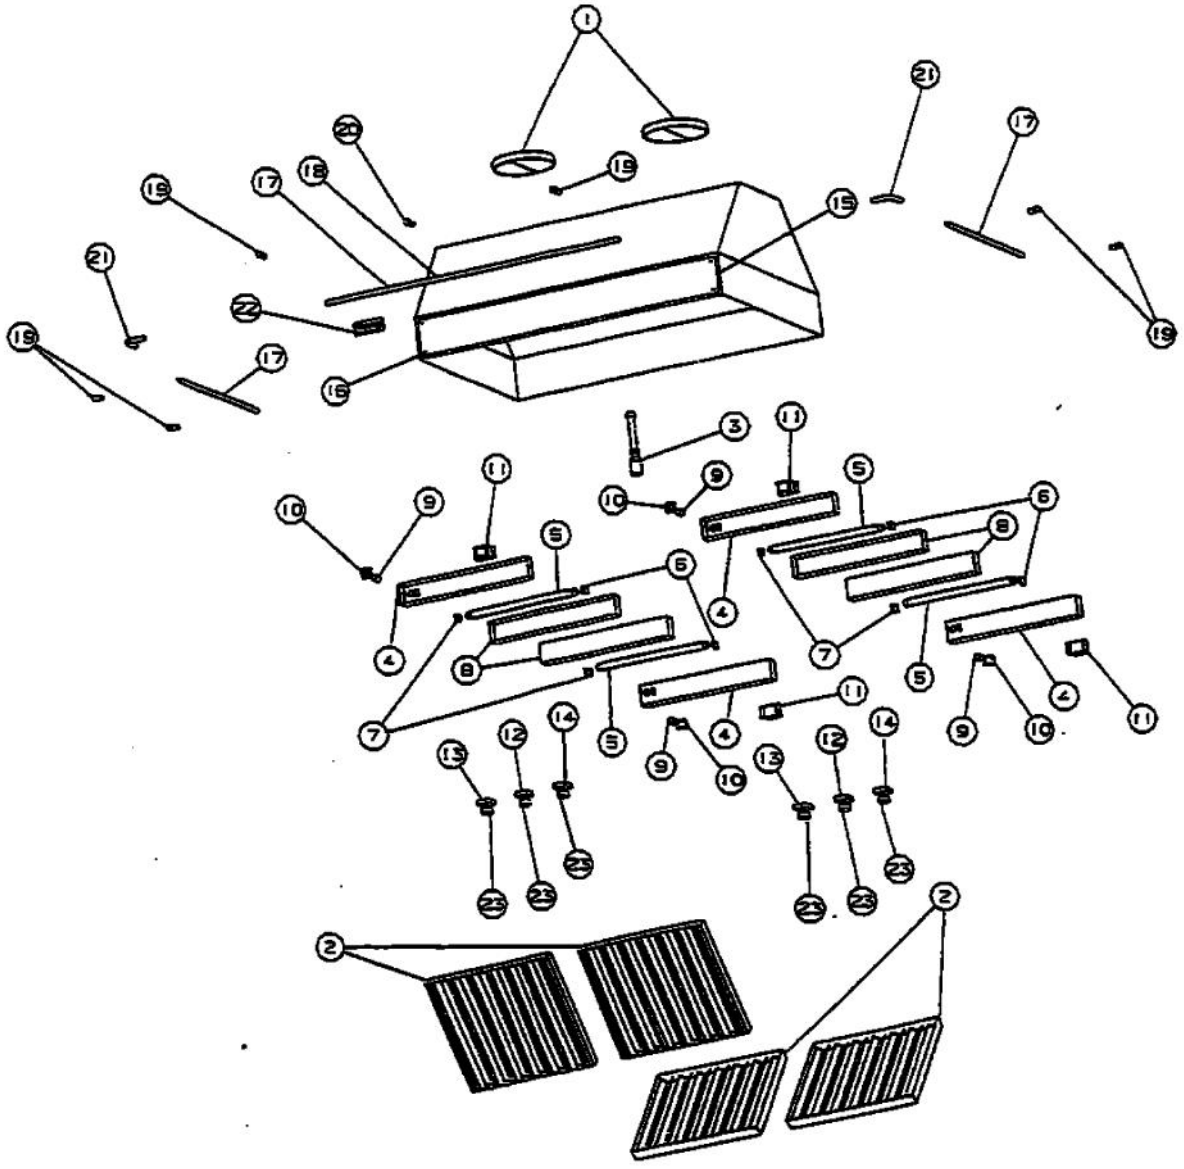

This Owner's Manual is provided and hosted by [Appliance Factory Parts](#).

VIKING VRHI420-EP Owner's Manual

[Shop genuine replacement parts for VIKING
VRHI420-EP](#)

[Find Your VIKING Range Hoods Parts - Select From 411 Models](#)

----- Manual continues below -----

Ref #	Part Number	Qty.	Description
1	PV110016		BACK DRAFT DAMPER (WITH 9 COLLAR) BD9
2	PV120004		BAFFLE FILTER P1506
3	PV100002		HEAT LAMP SOCKET (OPTIONAL)
4	PV110007		LIGHT ASSEMBLY (COMPLETE) P-1016
5	PV110008		FLUORESCENT LAMP
6	PV100023		FLUORESCENT LAMP SOCKET-R.H.
7	PV100024		FLUORESCENT LAMP SOCKET-L.H.
8	PV110013		FLUORESCENT LAMP COVER
9	PV120002		STARTER
10	PV100003		STARTER SOCKET
11	PV120003		BALLAST (SP2)
12	PV120005		ROTARY SWITCH (FOR HEAT LAMPS)
13	PV120006		ROTARY SWITCH (FOR REMOTE LIGHTS)
14	PV120007		VARIABLE SPEED SWITCH (FOR BLOWER) P-1404
15	PV100015SS		FRONT TRIM (42) STAINLESS
	PV100015BR		FRONT TRIM (42) BRASS
16	PV100022SS		POP RIVET (FOR FRONT TRIM) STAINLES
	PV100022BR		POP RIVET (FOR FRONT TRIM) BRASS
17	PV100007SS		SUB TO PE030066 - SS 4 ACCESSORY RAIL
	PV100007BR		SUB TO PE030067 - BR 4 ACCESSORY RAIL
18	PV100008SS		SUB TO PE030068 - SS 6 ACCESSORY RAIL
	PV100008BR		SUB TO PE030069 - BR 6 ACCESSORY RAIL
19	PV100009SS		SUB PE030054 END CAP (SS)
	PV100009BR		SUB TO PE030053 - END CAP (BRASS)
20	PE030052		SUPPORT TUBE, HOLE THROUGH
	PE030055		END CAP - BR
21	PE030056		90 DEG.ELBOWSS REPL PV100011SS
	PE030057		90 DEG.ELBOW BR REPL PV100011BR
NI	PE030076		CHROME S HOOKS REPL PV100012SS
	PE030077		BR `S` HOOKS REPL PV100012BR
22	PE010020		LOGO - PROFESSIONAL - VRTR, XBKX ASSY
	PE010019		LOGO - PROFESSIONAL - VRTR, XWHX
	PE010056		2 LOGO/VIKING PROF XBKXXBRX
	PE010055		2 LOGO/VIKING PROF XWHXXBRX
23	PV120008		ROTARY SWITCH KNOB