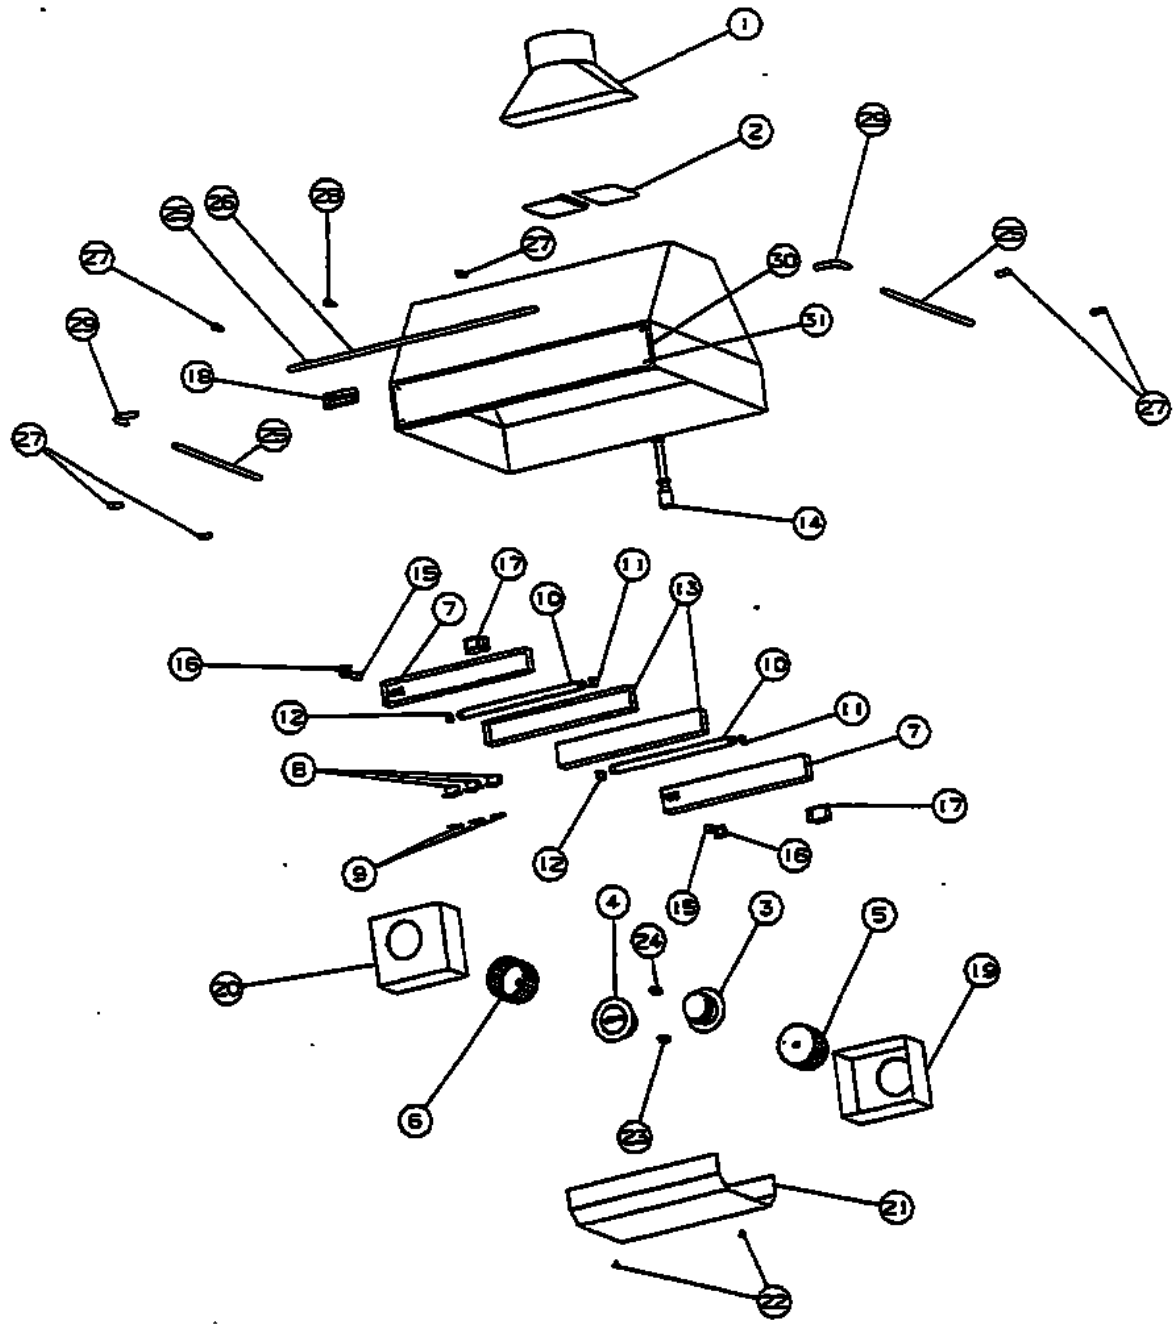

# VIKING VRHI540 Owner's Manual

[Shop genuine replacement parts for VIKING VRHI540](#)

[Find Your VIKING Range Hoods Parts - Select From 411 Models](#)

----- Manual continues below -----

Ref #	Part Number	Qty.	Description
1	PV110002		DUCT TRANSITION (VRHI/VIH)
2	PV110014		BACK DRAFT DAMPER (VRHI/VIH)
3	PV110003		BLOWER MOTOR-R.H.(WHITE) P1301-1
4	PV110004		BLOWER MOTOR - LH (RED) P-1302
5	PV110005		BLOWER WHEEL- LH (WHITE)
6	PV110006		BLOWER WHEEL- LH (RED)
7	PV110007		LIGHT ASSEMBLY (COMPLETE) P-1016
8	PV120001		SLIDE SWITCH
9	PV100001		GLAMOUR CAPS (FOR SLIDE SWITCH)
10	PV110008		FLUORESCENT LAMP
11	PV100023		FLUORESCENT LAMP SOCKET-R.H.
12	PV100024		FLUORESCENT LAMP SOCKET-L.H.
13	PV110013		FLUORESCENT LAMP COVER
14	PV100002		HEAT LAMP SOCKET (OPTIONAL)
15	PV120002		STARTER
16	PV100003		STARTER SOCKET
17	PV120003		BALLAST (SP2)
18	PE010020		LOGO - PROFESSIONAL - VRTR, XBKX ASSY
	PE010019		LOGO - PROFESSIONAL - VRTR, XWHX
	PE010056		2 LOGO/VIKING PROF XBKXXBRX
	PE010055		2 LOGO/VIKING PROF XWHXXBRX
19	PV110011AL		BLOWER HOUSING (FRONT)-R.H. XALMOND
	PV110011BK		BLOWER HOUSING (FRONT)-R.H. XBLACKX
	PV110011BU		BLOWER HOUSING (FRONT)-R.H. XBRGNDY
	PV110011FG		BLOWER HOUSING (FRONT)-R.H. XFST.GR
	PV110011PL		BLOWER HOUSING (FRONT)-R.H. XPLUMX
	PV110011SS		BLOWER HOUSING (FRONT)-R.H. XSTL.ST
	PV110011VB		BLOWER HOUSING (FRONT)-R.H. XVIK.BL
	PV110011WH		BLOWER HOUSING (FRONT)-R.H. XWHITEX
20	PV110012AL		BLOWER HOUSING (FRONT)-L.H. XALMOND
	PV110012BK		BLOWER HOUSING (FRONT)-L.H. XBLACKX
	PV110012BU		BLOWER HOUSING (FRONT)-L.H. XBRGNDY
	PV110012FG		BLOWER HOUSING (FRONT)-L.H. XFST.GR
	PV110012PL		BLOWER HOUSING (FRONT)-L.H. XPLUMX
	PV110012SS		BLOWER HOUSING (FRONT)-L.H. XSTL.ST
	PV110012VB		BLOWER HOUSING (FRONT)-L.H. XVIK.BL
	PV110012WH		BLOWER HOUSING (FRONT)-L.H. XWHITEX
21	PV110010AL		GREASE SHIELD XALMONDX
	PV110010BK		GREASE SHIELD XBLACKX
	PV110010BU		GREASE SHIELD XBURGUNDYX
	PV110010FG		GREASE SHIELD XFOREST GREENX
	PV110010PL		GREASE SHIELD XPLUMX
	PV110010SS		GREASE SHIELD XSTAINLESS STEELX P-1026
	PV110010VB		GREASE SHIELD XVIKING BLUEX
	PV110010WH		GREASE SHIELD XWHITEX
22	PV100004		SCREW (BRASS)
23	PV100005		MOTOR PLUG SOCKET (6)-L.H.
24	PV100006		MOTOR PLUG SOCKET (12)-R.H.
NI	PE030076		CHROME S HOOKS REPL PV100012SS
	PE030077		BR `S` HOOKS REPL PV100012BR
25	PV100007SS		SUB TO PE030066 - SS 4 ACCESSORY RAIL
	PV100007BR		SUB TO PE030067 - BR 4 ACCESSORY RAIL
26	PV100008SS		SUB TO PE030068 - SS 6 ACCESSORY RAIL
	PV100008BR		SUB TO PE030069 - BR 6 ACCESSORY RAIL
27	PV100009SS		SUB PE030054 END CAP (SS)
	PV100009BR		SUB TO PE030053 - END CAP (BRASS)
28	PE030052		SUPPORT TUBE, HOLE THROUGH
	PE030055		END CAP - BR
29	PE030056		90 DEG.ELBOWSS REPL PV100011SS
	PE030057		90 DEG.ELBOW BR REPL PV100011BR