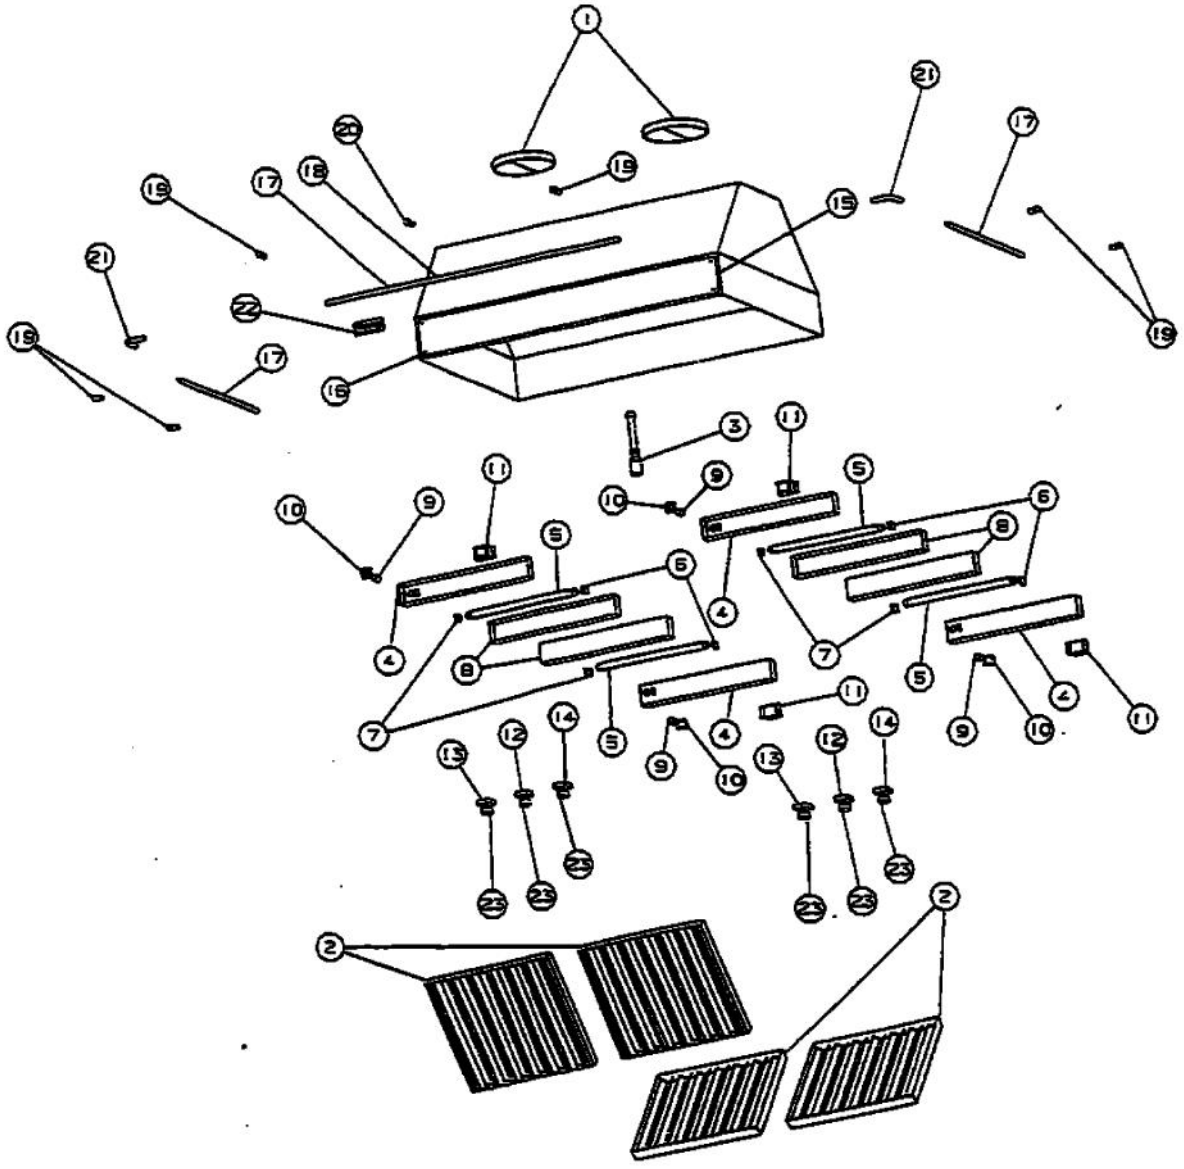

This Owner's Manual is provided and hosted by [Appliance Factory Parts](#).

VIKING VRHI540-EP Owner's Manual

[Shop genuine replacement parts for VIKING
VRHI540-EP](#)

[Find Your VIKING Range Hoods Parts - Select From 411 Models](#)

----- Manual continues below -----

Ref #	Part Number	Qty.	Description
1	PV110016		BACK DRAFT DAMPER (WITH 9 COLLAR) BD9
2	PV120004		BAFFLE FILTER P1506
3	PV100002		HEAT LAMP SOCKET (OPTIONAL)
4	PV110007		LIGHT ASSEMBLY (COMPLETE) P-1016
5	PV110008		FLUORESCENT LAMP
6	PV100023		FLUORESCENT LAMP SOCKET-R.H.
7	PV100024		FLUORESCENT LAMP SOCKET-L.H.
8	PV110013		FLUORESCENT LAMP COVER
9	PV120002		STARTER
10	PV100003		STARTER SOCKET
11	PV120003		BALLAST (SP2)
12	PV120005		ROTARY SWITCH (FOR HEAT LAMPS)
13	PV120006		ROTARY SWITCH (FOR REMOTE LIGHTS)
14	PV120007		VARIABLE SPEED SWITCH (FOR BLOWER) P-1404
15	PV100017SS		FRONT TRIM (54) STAINLESS
	PV100017BR		FRONT TRIM (54) BRASS
16	PV100022SS		POP RIVET (FOR FRONT TRIM) STAINLES
	PV100022BR		POP RIVET (FOR FRONT TRIM) BRASS
17	PV100007SS		SUB TO PE030066 - SS 4 ACCESSORY RAIL
	PV100007BR		SUB TO PE030067 - BR 4 ACCESSORY RAIL
18	PV100008SS		SUB TO PE030068 - SS 6 ACCESSORY RAIL
	PV100008BR		SUB TO PE030069 - BR 6 ACCESSORY RAIL
19	PV100009SS		SUB PE030054 END CAP (SS)
	PV100009BR		SUB TO PE030053 - END CAP (BRASS)
20	PE030052		SUPPORT TUBE, HOLE THROUGH
	PE030055		END CAP - BR
21	PE030056		90 DEG.ELBOWSS REPL PV100011SS
	PE030057		90 DEG.ELBOW BR REPL PV100011BR
NI	PE030076		CHROME S HOOKS REPL PV100012SS
	PE030077		BR `S` HOOKS REPL PV100012BR
22	PE010020		LOGO - PROFESSIONAL - VRTR, XBKX ASSY
	PE010019		LOGO - PROFESSIONAL - VRTR, XWHX
	PE010056		2 LOGO/VIKING PROF XBKXXBRX
	PE010055		2 LOGO/VIKING PROF XWHXXBRX
23	PV120008		ROTARY SWITCH KNOB