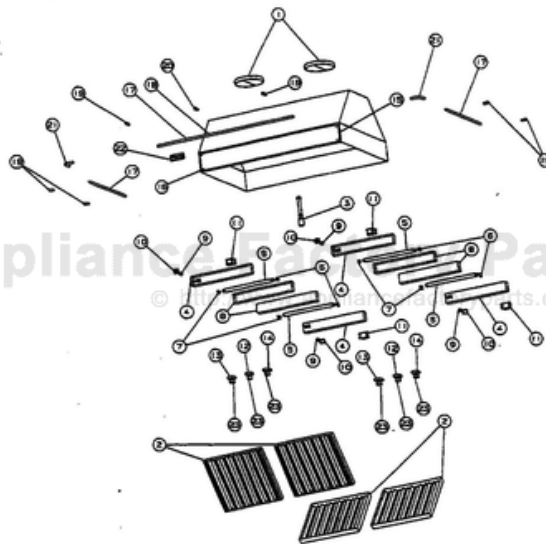

This Owner's Manual is provided and hosted by [Appliance Factory Parts](#).

VIKING VRHI540-EP Owner's Manual

[Shop genuine replacement parts for VIKING
VRHI540-EP](#)

[Find Your VIKING Range Hoods Parts - Select From 411 Models](#)

----- Manual continues below -----

Ref #	Part Number	Qty.	Description
1	PV110016		BACK DRAFT DAMPER (WITH 9 COLLAR) BD9
2	PV120004		BAFFLE FILTER P1506
3	PV100002		HEAT LAMP SOCKET (OPTIONAL)
4	PV110007		LIGHT ASSEMBLY (COMPLETE) P-1016
5	PV110008		FLUORESCENT LAMP
6	PV100023		FLUORESCENT LAMP SOCKET-R.H.
7	PV100024		FLUORESCENT LAMP SOCKET-L.H.
8	PV110013		FLUORESCENT LAMP COVER
9	PV120002		STARTER
10	PV100003		STARTER SOCKET
11	PV120003		BALLAST (SP2)
12	PV120005		ROTARY SWITCH (FOR HEAT LAMPS)
13	PV120006		ROTARY SWITCH (FOR REMOTE LIGHTS)
14	PV120007		VARIABLE SPEED SWITCH (FOR BLOWER) P-1404
15	PV100017SS		FRONT TRIM (54) STAINLESS
	PV100017BR		FRONT TRIM (54) BRASS
16	PV100022SS		POP RIVET (FOR FRONT TRIM) STAINLES
	PV100022BR		POP RIVET (FOR FRONT TRIM) BRASS
17	PV100007SS		SUB TO PE030066 - SS 4 ACCESSORY RAIL
	PV100007BR		SUB TO PE030067 - BR 4 ACCESSORY RAIL
18	PV100008SS		SUB TO PE030068 - SS 6 ACCESSORY RAIL
	PV100008BR		SUB TO PE030069 - BR 6 ACCESSORY RAIL
19	PV100009SS		SUB PE030054 END CAP (SS)
	PV100009BR		SUB TO PE030053 - END CAP (BRASS)
20	PE030052		SUPPORT TUBE, HOLE THROUGH
	PE030055		END CAP - BR
21	PE030056		90 DEG.ELBOWSS REPL PV100011SS
	PE030057		90 DEG.ELBOW BR REPL PV100011BR
NI	PE030076		CHROME S HOOKS REPL PV100012SS
	PE030077		BR `S` HOOKS REPL PV100012BR
22	PE010020		LOGO - PROFESSIONAL - VRTR, XBKX ASSY
	PE010019		LOGO - PROFESSIONAL - VRTR, XWHX
	PE010056		2 LOGO/VIKING PROF XBKXXBRX
	PE010055		2 LOGO/VIKING PROF XWHXXBRX
23	PV120008		ROTARY SWITCH KNOB