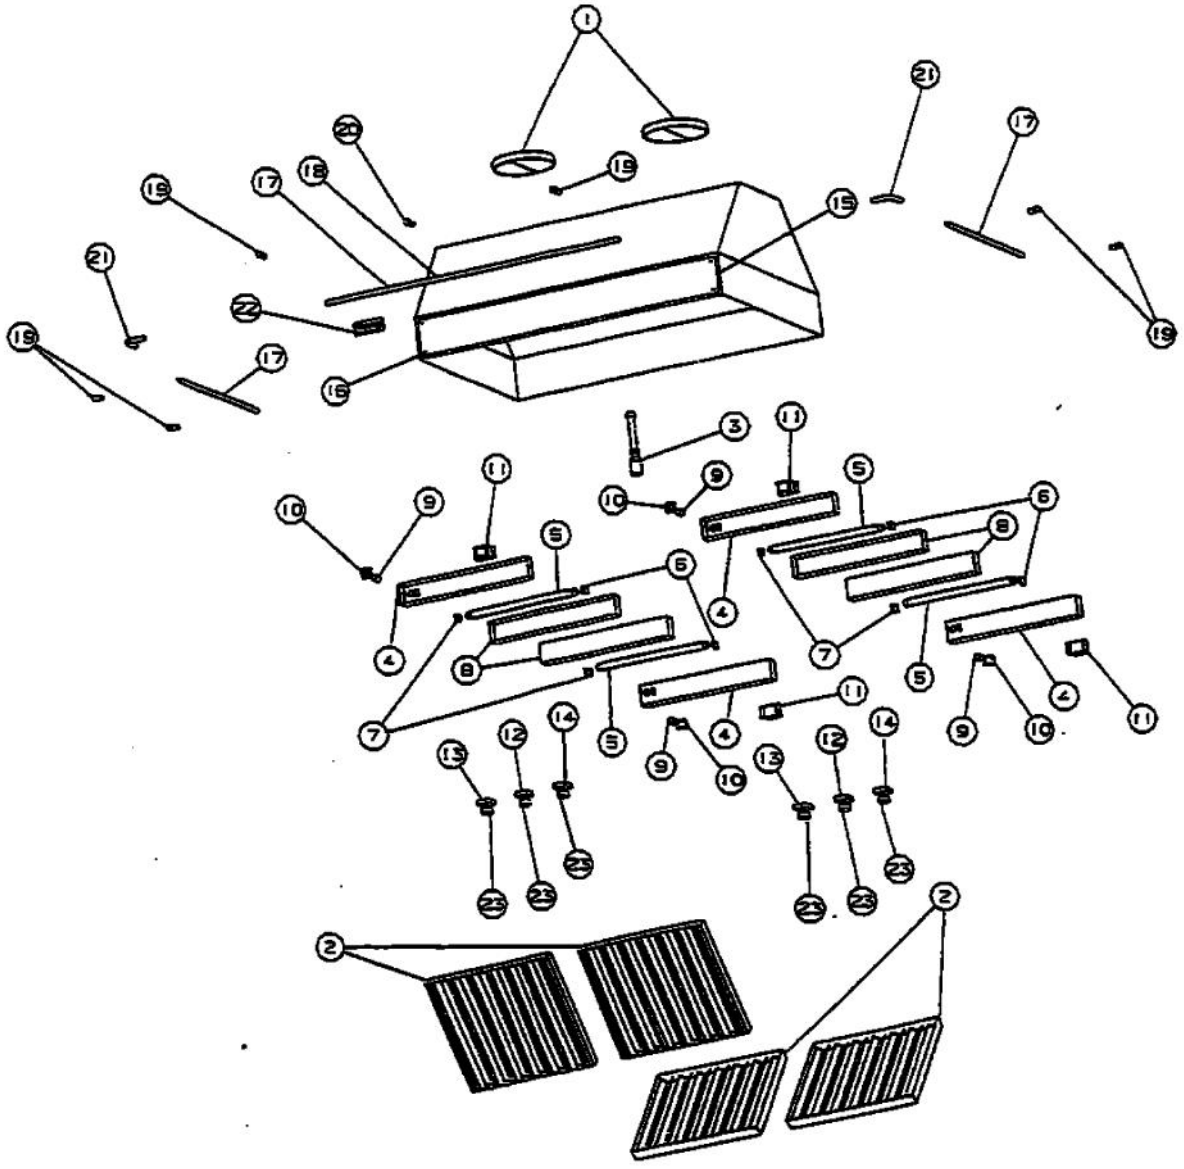

This Owner's Manual is provided and hosted by [Appliance Factory Parts](#).

VIKING VRHI660-EP Owner's Manual

[Shop genuine replacement parts for VIKING
VRHI660-EP](#)

[Find Your VIKING Range Hoods Parts - Select From 411 Models](#)

----- Manual continues below -----

Ref #	Part Number	Qty.	Description
1	PV110016		BACK DRAFT DAMPER (WITH 9 COLLAR) BD9
2	PV120004		BAFFLE FILTER P1506
3	PV100002		HEAT LAMP SOCKET (OPTIONAL)
4	PV110007		LIGHT ASSEMBLY (COMPLETE) P-1016
5	PV110008		FLUORESCENT LAMP
6	PV100023		FLUORESCENT LAMP SOCKET-R.H.
7	PV100024		FLUORESCENT LAMP SOCKET-L.H.
8	PV110013		FLUORESCENT LAMP COVER
9	PV120002		STARTER
10	PV100003		STARTER SOCKET
11	PV120003		BALLAST (SP2)
12	PV120005		ROTARY SWITCH (FOR HEAT LAMPS)
13	PV120006		ROTARY SWITCH (FOR REMOTE LIGHTS)
14	PV120007		VARIABLE SPEED SWITCH (FOR BLOWER) P-1404
15	PV100019SS		FRONT TRIM (66) STAINLESS
	PV100019BR		FRONT TRIM (66) BRASS
16	PV100022SS		POP RIVET (FOR FRONT TRIM) STAINLES
	PV100022BR		POP RIVET (FOR FRONT TRIM) BRASS
17	PV100007SS		SUB TO PE030066 - SS 4 ACCESSORY RAIL
	PV100007BR		SUB TO PE030067 - BR 4 ACCESSORY RAIL
18	PV100008SS		SUB TO PE030068 - SS 6 ACCESSORY RAIL
	PV100008BR		SUB TO PE030069 - BR 6 ACCESSORY RAIL
19	PV100009SS		SUB PE030054 END CAP (SS)
	PV100009BR		SUB TO PE030053 - END CAP (BRASS)
20	PE030052		SUPPORT TUBE, HOLE THROUGH
	PE030055		END CAP - BR
21	PE030056		90 DEG.ELBOWSS REPL PV100011SS
	PE030057		90 DEG.ELBOW BR REPL PV100011BR
NI	PE030076		CHROME S HOOKS REPL PV100012SS
	PE030077		BR `S` HOOKS REPL PV100012BR
22	PE010020		LOGO - PROFESSIONAL - VRTR, XBKX ASSY
	PE010019		LOGO - PROFESSIONAL - VRTR, XWHX
	PE010056		2 LOGO/VIKING PROF XBKXXBRX
	PE010055		2 LOGO/VIKING PROF XWHXXBRX
23	PV120008		ROTARY SWITCH KNOB