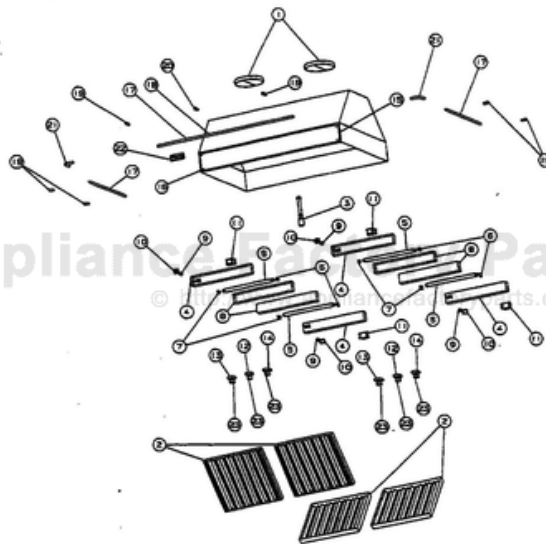

This Owner's Manual is provided and hosted by [Appliance Factory Parts](#).

VIKING VRHI660-EP Owner's Manual

[Shop genuine replacement parts for VIKING
VRHI660-EP](#)

[Find Your VIKING Range Hoods Parts - Select From 411 Models](#)

----- Manual continues below -----

Ref #	Part Number	Qty.	Description
1	PV110016		BACK DRAFT DAMPER (WITH 9 COLLAR) BD9
2	PV120004		BAFFLE FILTER P1506
3	PV100002		HEAT LAMP SOCKET (OPTIONAL)
4	PV110007		LIGHT ASSEMBLY (COMPLETE) P-1016
5	PV110008		FLUORESCENT LAMP
6	PV100023		FLUORESCENT LAMP SOCKET-R.H.
7	PV100024		FLUORESCENT LAMP SOCKET-L.H.
8	PV110013		FLUORESCENT LAMP COVER
9	PV120002		STARTER
10	PV100003		STARTER SOCKET
11	PV120003		BALLAST (SP2)
12	PV120005		ROTARY SWITCH (FOR HEAT LAMPS)
13	PV120006		ROTARY SWITCH (FOR REMOTE LIGHTS)
14	PV120007		VARIABLE SPEED SWITCH (FOR BLOWER) P-1404
15	PV100019SS		FRONT TRIM (66) STAINLESS
	PV100019BR		FRONT TRIM (66) BRASS
16	PV100022SS		POP RIVET (FOR FRONT TRIM) STAINLES
	PV100022BR		POP RIVET (FOR FRONT TRIM) BRASS
17	PV100007SS		SUB TO PE030066 - SS 4 ACCESSORY RAIL
	PV100007BR		SUB TO PE030067 - BR 4 ACCESSORY RAIL
18	PV100008SS		SUB TO PE030068 - SS 6 ACCESSORY RAIL
	PV100008BR		SUB TO PE030069 - BR 6 ACCESSORY RAIL
19	PV100009SS		SUB PE030054 END CAP (SS)
	PV100009BR		SUB TO PE030053 - END CAP (BRASS)
20	PE030052		SUPPORT TUBE, HOLE THROUGH
	PE030055		END CAP - BR
21	PE030056		90 DEG.ELBOWSS REPL PV100011SS
	PE030057		90 DEG.ELBOW BR REPL PV100011BR
NI	PE030076		CHROME S HOOKS REPL PV100012SS
	PE030077		BR `S` HOOKS REPL PV100012BR
22	PE010020		LOGO - PROFESSIONAL - VRTR, XBKX ASSY
	PE010019		LOGO - PROFESSIONAL - VRTR, XWHX
	PE010056		2 LOGO/VIKING PROF XBKXXBRX
	PE010055		2 LOGO/VIKING PROF XWHXXBRX
23	PV120008		ROTARY SWITCH KNOB