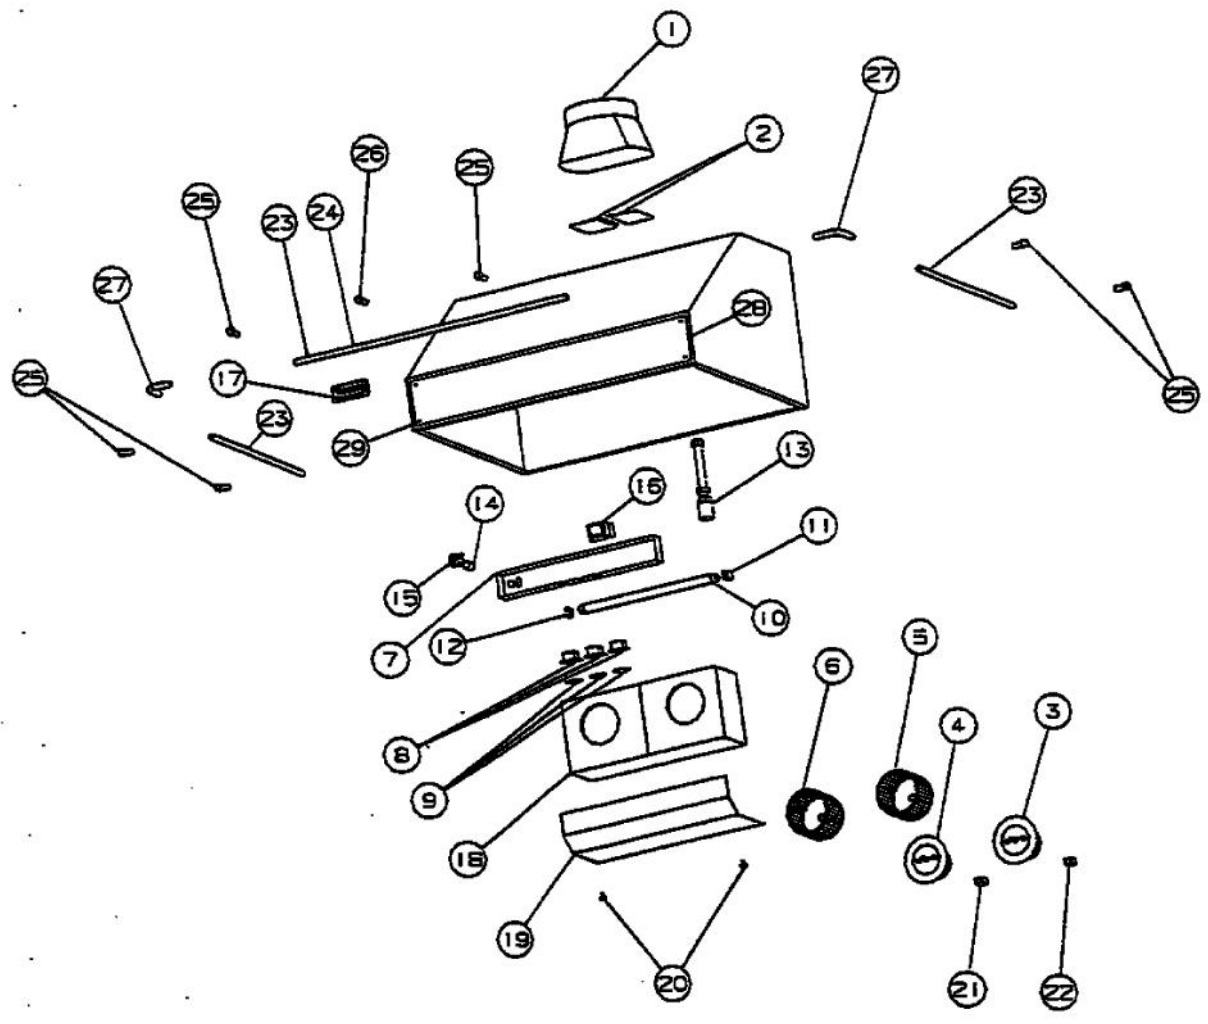

----- Manual continues below -----

Ref #	Part Number	Qty.	Description
1	PV110001		DUCT TRANSITION (VRHW/VRH)
2	PV110015		BACK DRAFT DAMPER (VRHW/VRH)
3	PV110003		BLOWER MOTOR-R.H.(WHITE) P1301-1
4	PV110004		BLOWER MOTOR - LH (RED) P-1302
5	PV110005		BLOWER WHEEL- LH (WHITE)
6	PV110006		BLOWER WHEEL- LH (RED)
7	PV110007		LIGHT ASSEMBLY (COMPLETE) P-1016
8	PV120001		SLIDE SWITCH
9	PV100001		GLAMOUR CAPS (FOR SLIDE SWITCH)
10	PV110008		FLUORESCENT LAMP
11	PV100023		FLUORESCENT LAMP SOCKET-R.H.
12	PV100024		FLUORESCENT LAMP SOCKET-L.H.
13	PV100002		HEAT LAMP SOCKET (OPTIONAL)
14	PV120002		STARTER
15	PV100003		STARTER SOCKET
16	PV120003		BALLAST (SP2)
17	PE010020		LOGO - PROFESSIONAL - VRTR, XBKX ASSY
	PE010019		LOGO - PROFESSIONAL - VRTR, XWHX
	PE010056		2 LOGO/VIKING PROF XBKXXBRX
	PE010055		2 LOGO/VIKING PROF XWHXXBRX
18	PV110009AL		BLOWER HOUSING (FRONT) XALMONDX
	PV110009BK		BLOWER HOUSING (FRONT) XBLACKX
	PV110009BU		BLOWER HOUSING (FRONT) XBURGUNDYX
	PV110009FG		BLOWER HOUSING (FRONT) XFRST.GRN.X
	PV110009PL		BLOWER HOUSING (FRONT) XPLUMX
	PV110009SS		BLOWER HOUSING (FRONT) XSTAIN.STEELX P-1028
	PV110009VB		BLOWER HOUSING (FRONT) XVIK.BLUEX
	PV110009WH		BLOWER HOUSING (FRONT) XWHITEX
19	PV110010AL		GREASE SHIELD XALMONDX
	PV110010BK		GREASE SHIELD XBLACKX
	PV110010BU		GREASE SHIELD XBURGUNDYX
	PV110010FG		GREASE SHIELD XFOREST GREENX
	PV110010PL		GREASE SHIELD XPLUMX
	PV110010SS		GREASE SHIELD XSTAINLESS STEELX P-1026
	PV110010VB		GREASE SHIELD XVIKING BLUEX
	PV110010WH		GREASE SHIELD XWHITEX
20	PV100004		SCREW (BRASS)
21	PV100005		MOTOR PLUG SOCKET (6)-L.H.
22	PV100006		MOTOR PLUG SOCKET (12)-R.H.
23	PV100007SS		SUB TO PE030066 - SS 4 ACCESSORY RAIL
	PV100007BR		SUB TO PE030067 - BR 4 ACCESSORY RAIL
24	PV100008SS		SUB TO PE030068 - SS 6 ACCESSORY RAIL
	PV100008BR		SUB TO PE030069 - BR 6 ACCESSORY RAIL
25	PV100009SS		SUB PE030054 END CAP (SS)
	PV100009BR		SUB TO PE030053 - END CAP (BRASS)
26	PE030052		SUPPORT TUBE, HOLE THROUGH
	PE030055		END CAP - BR
27	PE030056		90 DEG.ELBOWSS REPL PV100011SS
	PE030057		90 DEG.ELBOW BR REPL PV100011BR
NI	PE030076		CHROME S HOOKS REPL PV100012SS
	PE030057		90 DEG.ELBOW BR REPL PV100011BR
28	PV100013SS		FRONT TRIM (30) STAINLESS
	PV100013BR		FRONT TRIM (30) BRASS
29	PV100022SS		POP RIVET (FOR FRONT TRIM) STAINLES
	PV100022BR		POP RIVET (FOR FRONT TRIM) BRASS