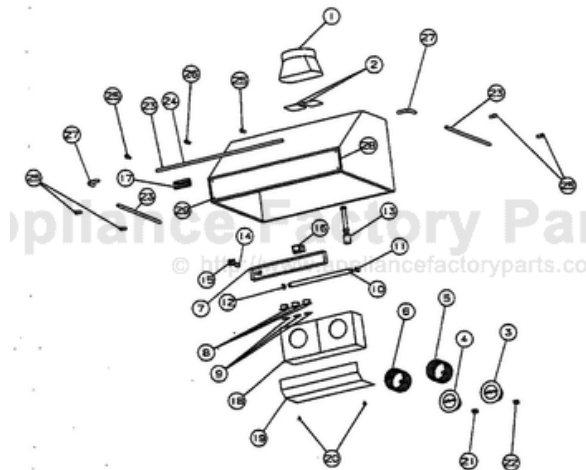

[Find Your VIKING Range Hoods Parts - Select From 411 Models](#)

----- Manual continues below -----