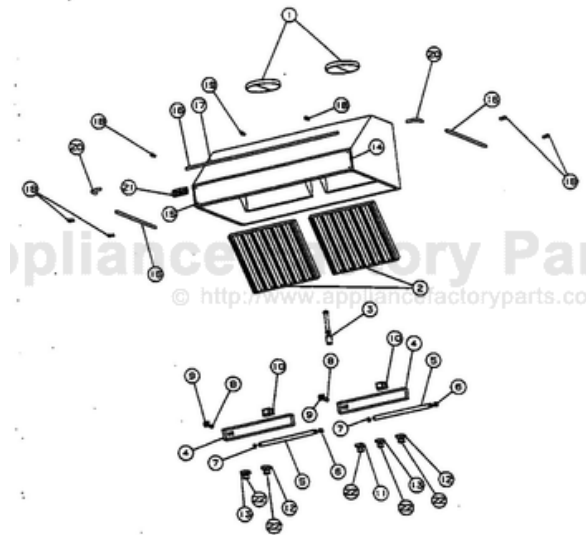

This Owner's Manual is provided and hosted by [Appliance Factory Parts](#).

VIKING VRHW300-EP Owner's Manual

[Shop genuine replacement parts for VIKING
VRHW300-EP](#)

[Find Your VIKING Range Hoods Parts - Select From 411 Models](#)

----- Manual continues below -----

Ref #	Part Number	Qty.	Description
1	PV110016		BACK DRAFT DAMPER (WITH 9 COLLAR) BD9
2	PV120004		BAFFLE FILTER P1506
3	PV100002		HEAT LAMP SOCKET (OPTIONAL)
4	PV110007		LIGHT ASSEMBLY (COMPLETE) P-1016
5	PV110008		FLUORESCENT LAMP
6	PV100023		FLUORESCENT LAMP SOCKET-R.H.
7	PV100024		FLUORESCENT LAMP SOCKET-L.H.
8	PV120002		STARTER
9	PV100003		STARTER SOCKET
10	PV120003		BALLAST (SP2)
11	PV120005		ROTARY SWITCH (FOR HEAT LAMPS)
12	PV120006		ROTARY SWITCH (FOR REMOTE LIGHTS)
13	PV120007		VARIABLE SPEED SWITCH (FOR BLOWER) P-1404
14	PV100013SS		FRONT TRIM (30) STAINLESS
	PV100013BR		FRONT TRIM (30) BRASS
15	PV100022SS		POP RIVET (FOR FRONT TRIM) STAINLES
	PV100022BR		POP RIVET (FOR FRONT TRIM) BRASS
16	PV100007SS		SUB TO PE030066 - SS 4 ACCESSORY RAIL
	PV100007BR		SUB TO PE030067 - BR 4 ACCESSORY RAIL
17	PV100008SS		SUB TO PE030068 - SS 6 ACCESSORY RAIL
	PV100008BR		SUB TO PE030069 - BR 6 ACCESSORY RAIL
18	PV100009SS		SUB PE030054 END CAP (SS)
	PV100009BR		SUB TO PE030053 - END CAP (BRASS)
19	PE030052		SUPPORT TUBE, HOLE THROUGH
	PE030055		END CAP - BR
20	PE030056		90 DEG.ELBOWSS REPL PV100011SS
	PE030057		90 DEG.ELBOW BR REPL PV100011BR
NI	PE030076		CHROME S HOOKS REPL PV100012SS
	PE030077		BR `S` HOOKS REPL PV100012BR
21	PE010020		LOGO - PROFESSIONAL - VRTR, XBKX ASSY
	PE010019		LOGO - PROFESSIONAL - VRTR, XWHX
	PE010056		2 LOGO/VIKING PROF XBKXXBRX
	PE010055		2 LOGO/VIKING PROF XWHXXBRX
22	PV120008		ROTARY SWITCH KNOB