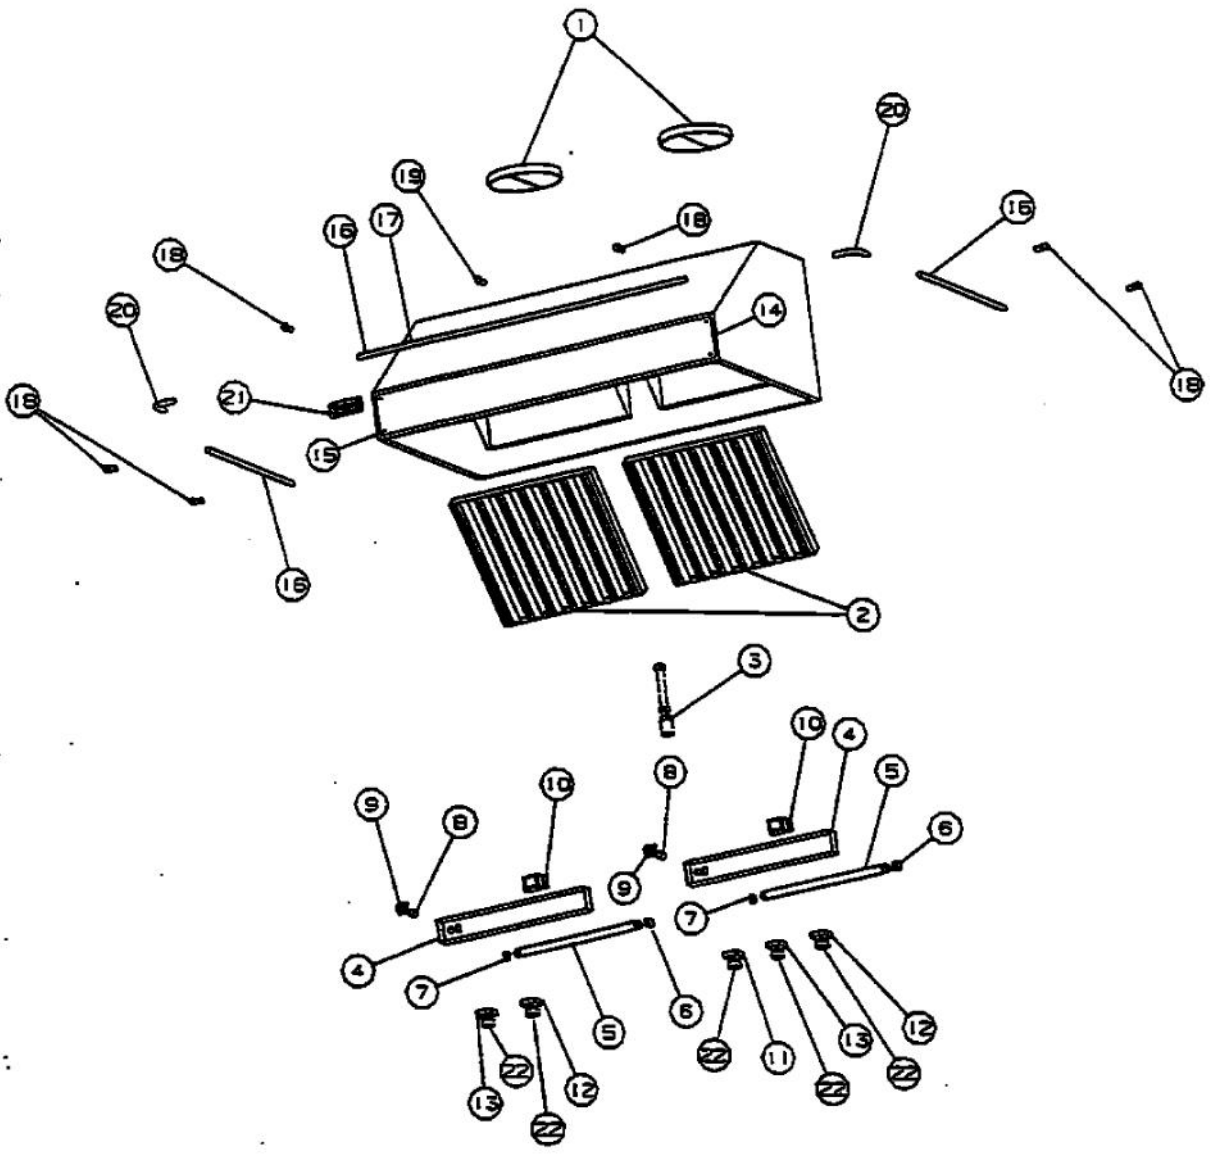

This Owner's Manual is provided and hosted by [Appliance Factory Parts](#).

VIKING VRHW300-EP Owner's Manual

[Shop genuine replacement parts for VIKING
VRHW300-EP](#)

[Find Your VIKING Range Hoods Parts - Select From 411 Models](#)

----- Manual continues below -----

Ref #	Part Number	Qty.	Description
1	PV110016		BACK DRAFT DAMPER (WITH 9 COLLAR) BD9
2	PV120004		BAFFLE FILTER P1506
3	PV100002		HEAT LAMP SOCKET (OPTIONAL)
4	PV110007		LIGHT ASSEMBLY (COMPLETE) P-1016
5	PV110008		FLUORESCENT LAMP
6	PV100023		FLUORESCENT LAMP SOCKET-R.H.
7	PV100024		FLUORESCENT LAMP SOCKET-L.H.
8	PV120002		STARTER
9	PV100003		STARTER SOCKET
10	PV120003		BALLAST (SP2)
11	PV120005		ROTARY SWITCH (FOR HEAT LAMPS)
12	PV120006		ROTARY SWITCH (FOR REMOTE LIGHTS)
13	PV120007		VARIABLE SPEED SWITCH (FOR BLOWER) P-1404
14	PV100013SS		FRONT TRIM (30) STAINLESS
	PV100013BR		FRONT TRIM (30) BRASS
15	PV100022SS		POP RIVET (FOR FRONT TRIM) STAINLES
	PV100022BR		POP RIVET (FOR FRONT TRIM) BRASS
16	PV100007SS		SUB TO PE030066 - SS 4 ACCESSORY RAIL
	PV100007BR		SUB TO PE030067 - BR 4 ACCESSORY RAIL
17	PV100008SS		SUB TO PE030068 - SS 6 ACCESSORY RAIL
	PV100008BR		SUB TO PE030069 - BR 6 ACCESSORY RAIL
18	PV100009SS		SUB PE030054 END CAP (SS)
	PV100009BR		SUB TO PE030053 - END CAP (BRASS)
19	PE030052		SUPPORT TUBE, HOLE THROUGH
	PE030055		END CAP - BR
20	PE030056		90 DEG.ELBOWSS REPL PV100011SS
	PE030057		90 DEG.ELBOW BR REPL PV100011BR
NI	PE030076		CHROME S HOOKS REPL PV100012SS
	PE030077		BR `S` HOOKS REPL PV100012BR
21	PE010020		LOGO - PROFESSIONAL - VRTR, XBKX ASSY
	PE010019		LOGO - PROFESSIONAL - VRTR, XWHX
	PE010056		2 LOGO/VIKING PROF XBKXXBRX
	PE010055		2 LOGO/VIKING PROF XWHXXBRX
22	PV120008		ROTARY SWITCH KNOB