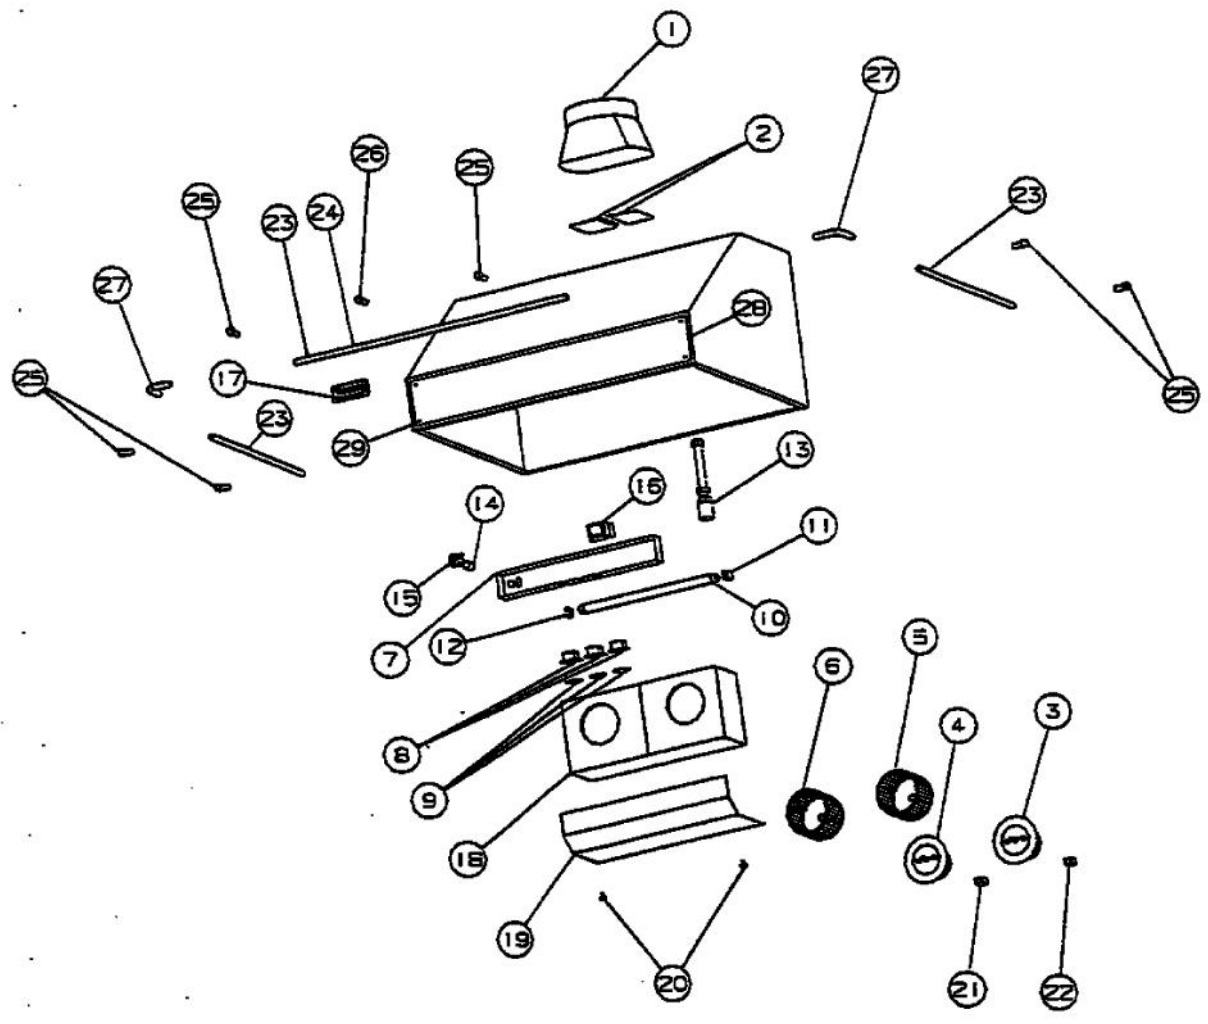

----- Manual continues below -----

Ref #	Part Number	Qty.	Description
1	PV110001		DUCT TRANSITION (VRHW/VRH)
2	PV110015		BACK DRAFT DAMPER (VRHW/VRH)
3	PV110003		BLOWER MOTOR-R.H.(WHITE) P1301-1
4	PV110004		BLOWER MOTOR - LH (RED) P-1302
5	PV110005		BLOWER WHEEL- LH (WHITE)
6	PV110006		BLOWER WHEEL- LH (RED)
7	PV110007		LIGHT ASSEMBLY (COMPLETE) P-1016
8	PV120001		SLIDE SWITCH
9	PV100001		GLAMOUR CAPS (FOR SLIDE SWITCH)
10	PV110008		FLUORESCENT LAMP
11	PV100023		FLUORESCENT LAMP SOCKET-R.H.
12	PV100024		FLUORESCENT LAMP SOCKET-L.H.
13	PV100002		HEAT LAMP SOCKET (OPTIONAL)
14	PV120002		STARTER
15	PV100003		STARTER SOCKET
16	PV120003		BALLAST (SP2)
17	PE010020		LOGO - PROFESSIONAL - VRTR, XBKX ASSY
	PE010019		LOGO - PROFESSIONAL - VRTR, XWHX
	PE010056		2 LOGO/VIKING PROF XBKXXBRX
	PE010055		2 LOGO/VIKING PROF XWHXXBRX
18	PV110009AL		BLOWER HOUSING (FRONT) XALMONDX
	PV110009BK		BLOWER HOUSING (FRONT) XBLACKX
	PV110009BU		BLOWER HOUSING (FRONT) XBURGUNDYX
	PV110009FG		BLOWER HOUSING (FRONT) XFRST.GRN.X
	PV110009PL		BLOWER HOUSING (FRONT) XPLUMX
	PV110009SS		BLOWER HOUSING (FRONT) XSTAIN.STEELX P-1028
	PV110009VB		BLOWER HOUSING (FRONT) XVIK.BLUEX
	PV110009WH		BLOWER HOUSING (FRONT) XWHITEX
19	PV110010AL		GREASE SHIELD XALMONDX
	PV110010BK		GREASE SHIELD XBLACKX
	PV110010BU		GREASE SHIELD XBURGUNDYX
	PV110010FG		GREASE SHIELD XFOREST GREENX
	PV110010PL		GREASE SHIELD XPLUMX
	PV110010SS		GREASE SHIELD XSTAINLESS STEELX P-1026
	PV110010VB		GREASE SHIELD XVIKING BLUEX
	PV110010WH		GREASE SHIELD XWHITEX
20	PV100004		SCREW (BRASS)
21	PV100005		MOTOR PLUG SOCKET (6)-L.H.
22	PV100006		MOTOR PLUG SOCKET (12)-R.H.
23	PV100007SS		SUB TO PE030066 - SS 4 ACCESSORY RAIL
	PV100007BR		SUB TO PE030067 - BR 4 ACCESSORY RAIL
24	PV100008SS		SUB TO PE030068 - SS 6 ACCESSORY RAIL
	PV100008BR		SUB TO PE030069 - BR 6 ACCESSORY RAIL
25	PV100009SS		SUB PE030054 END CAP (SS)
	PV100009BR		SUB TO PE030053 - END CAP (BRASS)
26	PE030052		SUPPORT TUBE, HOLE THROUGH
	PE030055		END CAP - BR
27	PE030056		90 DEG.ELBOWSS REPL PV100011SS
	PE030057		90 DEG.ELBOW BR REPL PV100011BR
NI	PE030076		CHROME S HOOKS REPL PV100012SS
	PE030057		90 DEG.ELBOW BR REPL PV100011BR
28	PV100014SS		FRONT TRIM (36) STAINLESS
	PV100014BR		FRONT TRIM (36) BRASS
29	PV100022SS		POP RIVET (FOR FRONT TRIM) STAINLES
	PV100022BR		POP RIVET (FOR FRONT TRIM) BRASS