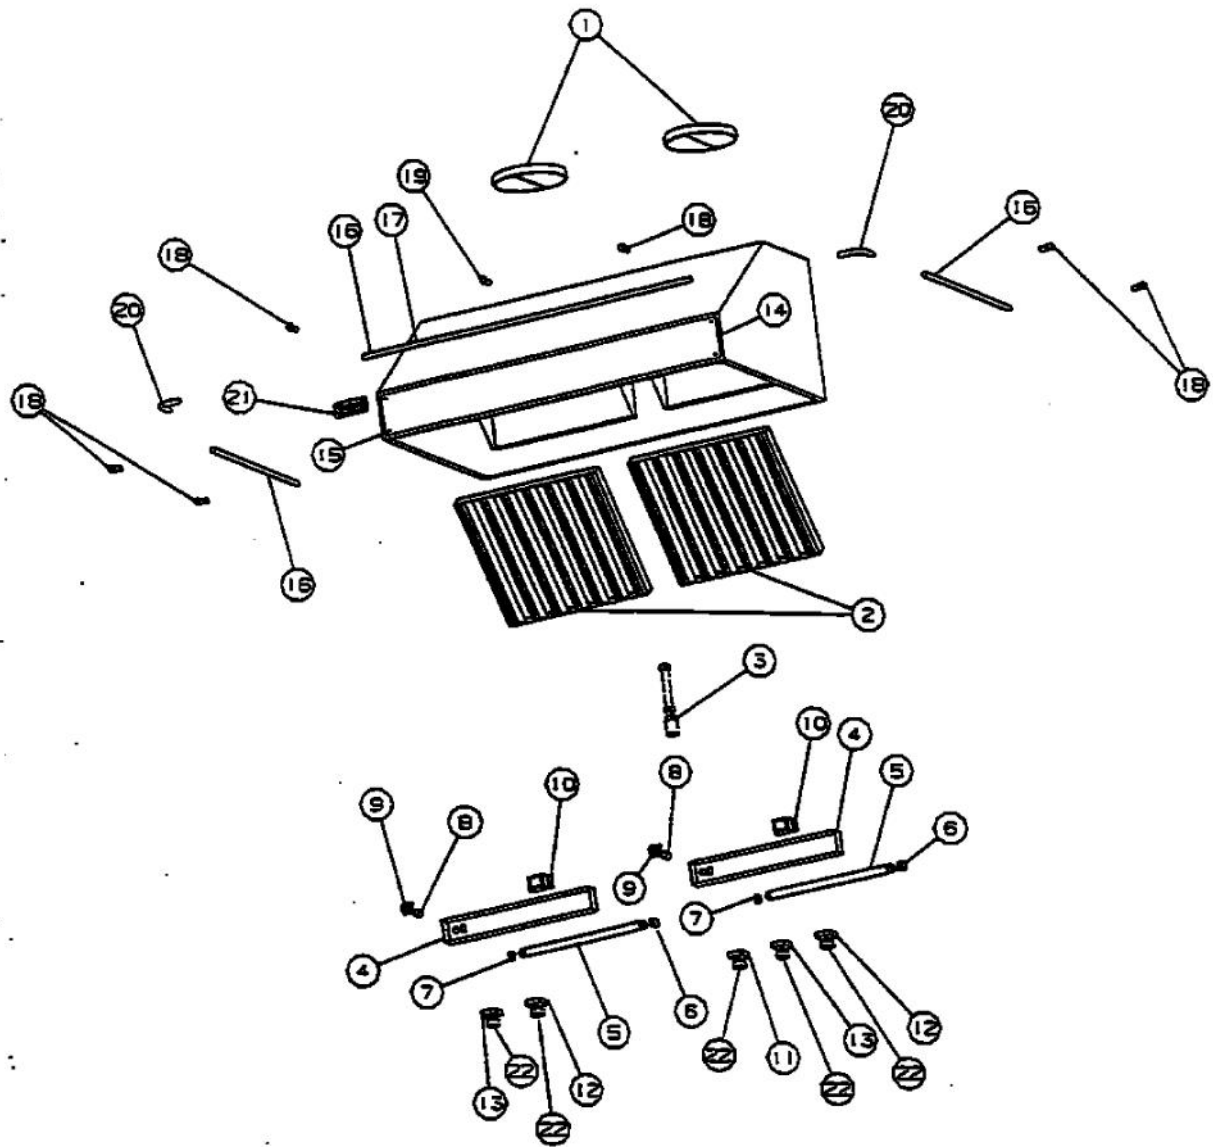

# VIKING VRHW360-EP Owner's Manual

[Shop genuine replacement parts for VIKING  
VRHW360-EP](#)

[Find Your VIKING Range Hoods Parts - Select From 411 Models](#)

----- Manual continues below -----

Ref #	Part Number	Qty.	Description
1	PV110016		BACK DRAFT DAMPER (WITH 9 COLLAR) BD9
2	PV120004		BAFFLE FILTER P1506
3	PV100002		HEAT LAMP SOCKET (OPTIONAL)
4	PV110007		LIGHT ASSEMBLY (COMPLETE) P-1016
5	PV110008		FLUORESCENT LAMP
6	PV100023		FLUORESCENT LAMP SOCKET-R.H.
7	PV100024		FLUORESCENT LAMP SOCKET-L.H.
8	PV120002		STARTER
9	PV100003		STARTER SOCKET
10	PV120003		BALLAST (SP2)
11	PV120005		ROTARY SWITCH (FOR HEAT LAMPS)
12	PV120006		ROTARY SWITCH (FOR REMOTE LIGHTS)
13	PV120007		VARIABLE SPEED SWITCH (FOR BLOWER) P-1404
14	PV100014SS		FRONT TRIM (36) STAINLESS
	PV100014BR		FRONT TRIM (36) BRASS
15	PV100022SS		POP RIVET (FOR FRONT TRIM) STAINLES
	PV100022BR		POP RIVET (FOR FRONT TRIM) BRASS
16	PV100007SS		SUB TO PE030066 - SS 4 ACCESSORY RAIL
	PV100007BR		SUB TO PE030067 - BR 4 ACCESSORY RAIL
17	PV100008SS		SUB TO PE030068 - SS 6 ACCESSORY RAIL
	PV100008BR		SUB TO PE030069 - BR 6 ACCESSORY RAIL
18	PV100009SS		SUB PE030054 END CAP (SS)
	PV100009BR		SUB TO PE030053 - END CAP (BRASS)
19	PE030052		SUPPORT TUBE, HOLE THROUGH
	PE030055		END CAP - BR
20	PE030056		90 DEG.ELBOWSS REPL PV100011SS
	PE030057		90 DEG.ELBOW BR REPL PV100011BR
NI	PE030076		CHROME S HOOKS REPL PV100012SS
	PE030077		BR `S` HOOKS REPL PV100012BR
21	PE010020		LOGO - PROFESSIONAL - VRTR, XBKX ASSY
	PE010019		LOGO - PROFESSIONAL - VRTR, XWHX
	PE010056		2 LOGO/VIKING PROF XBKXXBRX
	PE010055		2 LOGO/VIKING PROF XWHXXBRX
22	PV120008		ROTARY SWITCH KNOB