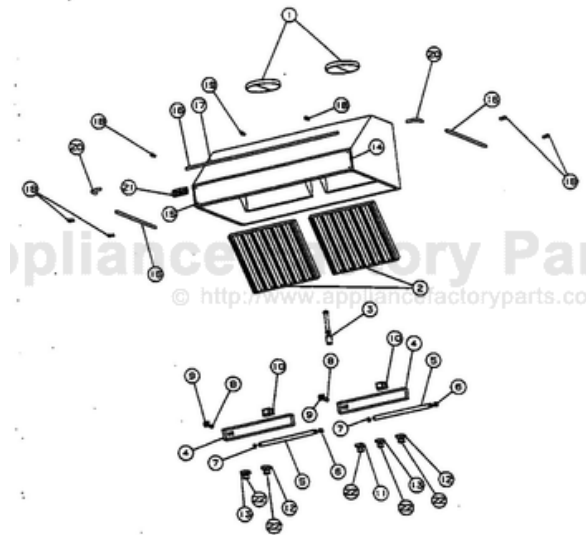

# VIKING VRHW360-EP Owner's Manual

[Shop genuine replacement parts for VIKING  
VRHW360-EP](#)

[Find Your VIKING Range Hoods Parts - Select From 411 Models](#)

----- Manual continues below -----

Ref #	Part Number	Qty.	Description
1	PV110016		BACK DRAFT DAMPER (WITH 9 COLLAR) BD9
2	PV120004		BAFFLE FILTER P1506
3	PV100002		HEAT LAMP SOCKET (OPTIONAL)
4	PV110007		LIGHT ASSEMBLY (COMPLETE) P-1016
5	PV110008		FLUORESCENT LAMP
6	PV100023		FLUORESCENT LAMP SOCKET-R.H.
7	PV100024		FLUORESCENT LAMP SOCKET-L.H.
8	PV120002		STARTER
9	PV100003		STARTER SOCKET
10	PV120003		BALLAST (SP2)
11	PV120005		ROTARY SWITCH (FOR HEAT LAMPS)
12	PV120006		ROTARY SWITCH (FOR REMOTE LIGHTS)
13	PV120007		VARIABLE SPEED SWITCH (FOR BLOWER) P-1404
14	PV100014SS		FRONT TRIM (36) STAINLESS
	PV100014BR		FRONT TRIM (36) BRASS
15	PV100022SS		POP RIVET (FOR FRONT TRIM) STAINLES
	PV100022BR		POP RIVET (FOR FRONT TRIM) BRASS
16	PV100007SS		SUB TO PE030066 - SS 4 ACCESSORY RAIL
	PV100007BR		SUB TO PE030067 - BR 4 ACCESSORY RAIL
17	PV100008SS		SUB TO PE030068 - SS 6 ACCESSORY RAIL
	PV100008BR		SUB TO PE030069 - BR 6 ACCESSORY RAIL
18	PV100009SS		SUB PE030054 END CAP (SS)
	PV100009BR		SUB TO PE030053 - END CAP (BRASS)
19	PE030052		SUPPORT TUBE, HOLE THROUGH
	PE030055		END CAP - BR
20	PE030056		90 DEG.ELBOWSS REPL PV100011SS
	PE030057		90 DEG.ELBOW BR REPL PV100011BR
NI	PE030076		CHROME S HOOKS REPL PV100012SS
	PE030077		BR `S` HOOKS REPL PV100012BR
21	PE010020		LOGO - PROFESSIONAL - VRTR, XBKX ASSY
	PE010019		LOGO - PROFESSIONAL - VRTR, XWHX
	PE010056		2 LOGO/VIKING PROF XBKXXBRX
	PE010055		2 LOGO/VIKING PROF XWHXXBRX
22	PV120008		ROTARY SWITCH KNOB