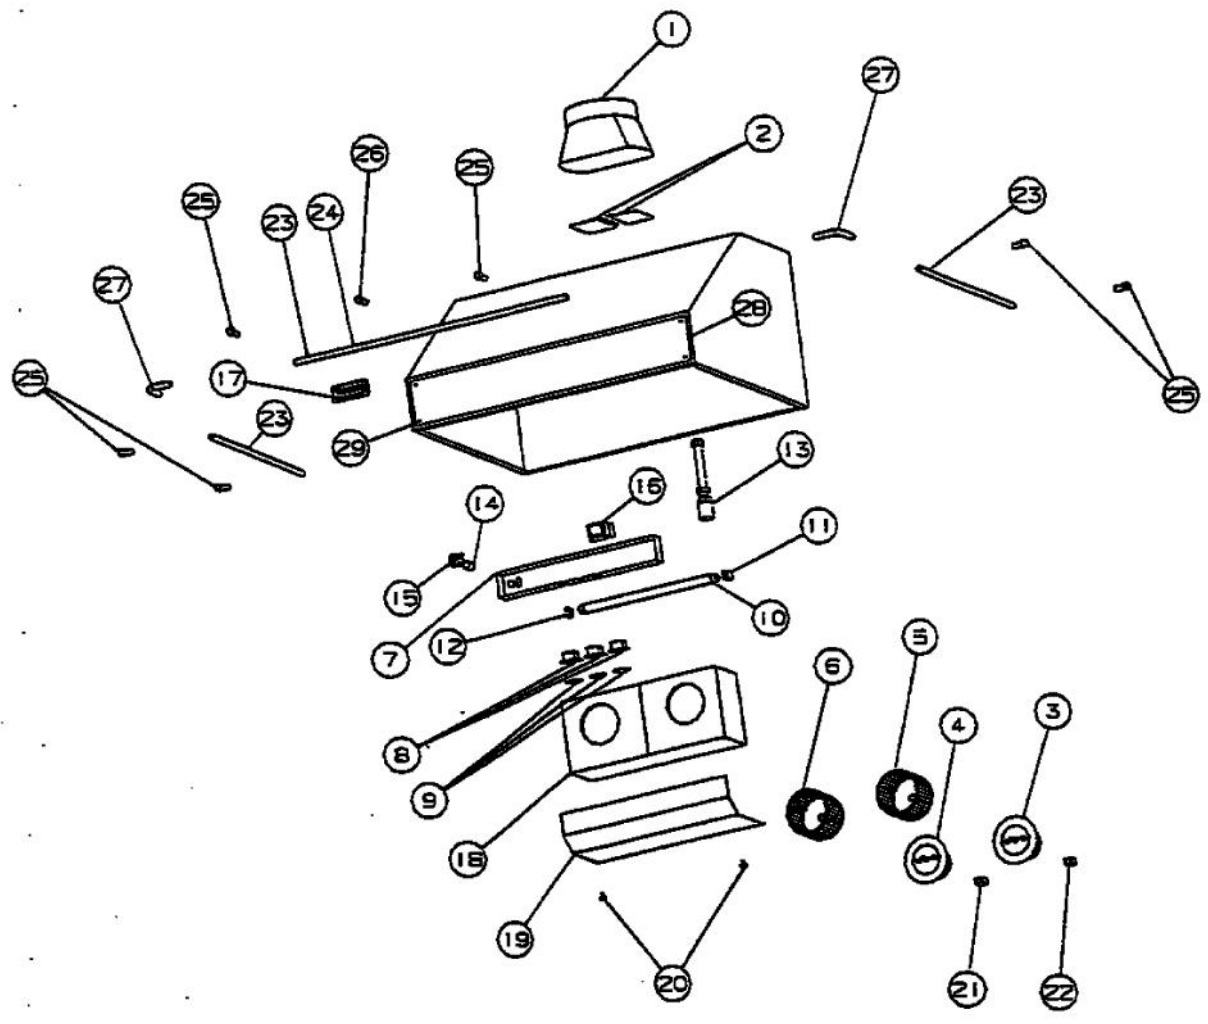

# VIKING VRHW3619 Owner's Manual

[Shop genuine replacement parts for VIKING VRHW3619](#)

[Find Your VIKING Range Hoods Parts - Select From 411 Models](#)

----- Manual continues below -----

Ref #	Part Number	Qty.	Description
1	PV110001		DUCT TRANSITION (VRHW/VRH)
2	PV110015		BACK DRAFT DAMPER (VRHW/VRH)
3	PV110003		BLOWER MOTOR-R.H.(WHITE) P1301-1
4	PV110004		BLOWER MOTOR - LH (RED) P-1302
5	PV110005		BLOWER WHEEL- LH (WHITE)
6	PV110006		BLOWER WHEEL- LH (RED)
7	PV110007		LIGHT ASSEMBLY (COMPLETE) P-1016
8	PV120001		SLIDE SWITCH
9	PV100001		GLAMOUR CAPS (FOR SLIDE SWITCH)
10	PV110008		FLUORESCENT LAMP
11	PV100023		FLUORESCENT LAMP SOCKET-R.H.
12	PV100024		FLUORESCENT LAMP SOCKET-L.H.
13	PV100002		HEAT LAMP SOCKET (OPTIONAL)
14	PV120002		STARTER
15	PV100003		STARTER SOCKET
16	PV120003		BALLAST (SP2)
17	PE010020		LOGO - PROFESSIONAL - VRTR, XBKX ASSY
	PE010019		LOGO - PROFESSIONAL - VRTR, XWHX
	PE010056		2 LOGO/VIKING PROF XBKXXBRX
	PE010055		2 LOGO/VIKING PROF XWHXXBRX
18	PV110009AL		BLOWER HOUSING (FRONT) XALMONDX
	PV110009BK		BLOWER HOUSING (FRONT) XBLACKX
	PV110009BU		BLOWER HOUSING (FRONT) XBURGUNDYX
	PV110009FG		BLOWER HOUSING (FRONT) XFRST.GRN.X
	PV110009PL		BLOWER HOUSING (FRONT) XPLUMX
	PV110009SS		BLOWER HOUSING (FRONT) XSTAIN.STEELX P-1028
	PV110009VB		BLOWER HOUSING (FRONT) XVIK.BLUEX
	PV110009WH		BLOWER HOUSING (FRONT) XWHITEX
19	PV110010AL		GREASE SHIELD XALMONDX
	PV110010BK		GREASE SHIELD XBLACKX
	PV110010BU		GREASE SHIELD XBURGUNDYX
	PV110010FG		GREASE SHIELD XFOREST GREENX
	PV110010PL		GREASE SHIELD XPLUMX
	PV110010SS		GREASE SHIELD XSTAINLESS STEELX P-1026
	PV110010VB		GREASE SHIELD XVIKING BLUEX
	PV110010WH		GREASE SHIELD XWHITEX
20	PV100004		SCREW (BRASS)
21	PV100005		MOTOR PLUG SOCKET (6)-L.H.
22	PV100006		MOTOR PLUG SOCKET (12)-R.H.
23	PV100007SS		SUB TO PE030066 - SS 4 ACCESSORY RAIL
	PV100007BR		SUB TO PE030067 - BR 4 ACCESSORY RAIL
24	PV100008SS		SUB TO PE030068 - SS 6 ACCESSORY RAIL
	PV100008BR		SUB TO PE030069 - BR 6 ACCESSORY RAIL
25	PV100009SS		SUB PE030054 END CAP (SS)
	PV100009BR		SUB TO PE030053 - END CAP (BRASS)
26	PE030052		SUPPORT TUBE, HOLE THROUGH
	PE030055		END CAP - BR
27	PE030056		90 DEG.ELBOWSS REPL PV100011SS
	PE030057		90 DEG.ELBOW BR REPL PV100011BR
NI	PE030076		CHROME S HOOKS REPL PV100012SS
	PE030057		90 DEG.ELBOW BR REPL PV100011BR
28	PV100021SS		FRONT TRIM (36) STAINLESS
	PV100021BR		FRONT TRIM (36) BRASS
29	PV100022SS		POP RIVET (FOR FRONT TRIM) STAINLES
	PV100022BR		POP RIVET (FOR FRONT TRIM) BRASS