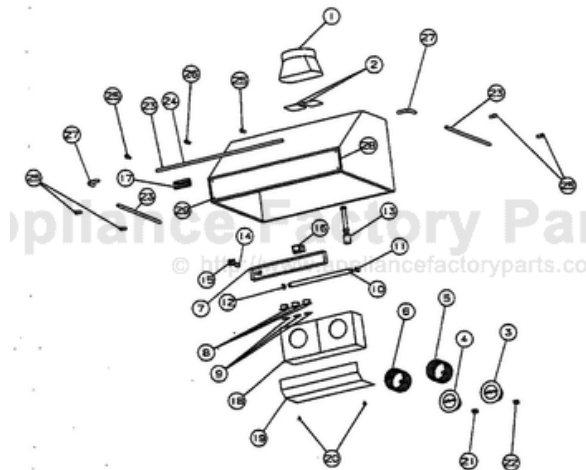

# VIKING VRHW3619 Owner's Manual

[Shop genuine replacement parts for VIKING VRHW3619](#)

[Find Your VIKING Range Hoods Parts - Select From 411 Models](#)

----- Manual continues below -----

Ref #	Part Number	Qty.	Description
1	PV110001		DUCT TRANSITION (VRHW/VRH)
2	PV110015		BACK DRAFT DAMPER (VRHW/VRH)
3	PV110003		BLOWER MOTOR-R.H.(WHITE) P1301-1
4	PV110004		BLOWER MOTOR - LH (RED) P-1302
5	PV110005		BLOWER WHEEL- LH (WHITE)
6	PV110006		BLOWER WHEEL- LH (RED)
7	PV110007		LIGHT ASSEMBLY (COMPLETE) P-1016
8	PV120001		SLIDE SWITCH
9	PV100001		GLAMOUR CAPS (FOR SLIDE SWITCH)
10	PV110008		FLUORESCENT LAMP
11	PV100023		FLUORESCENT LAMP SOCKET-R.H.
12	PV100024		FLUORESCENT LAMP SOCKET-L.H.
13	PV100002		HEAT LAMP SOCKET (OPTIONAL)
14	PV120002		STARTER
15	PV100003		STARTER SOCKET
16	PV120003		BALLAST (SP2)
17	PE010020		LOGO - PROFESSIONAL - VRTR, XBKX ASSY
	PE010019		LOGO - PROFESSIONAL - VRTR, XWHX
	PE010056		2 LOGO/VIKING PROF XBKXXBRX
	PE010055		2 LOGO/VIKING PROF XWHXXBRX
18	PV110009AL		BLOWER HOUSING (FRONT) XALMONDX
	PV110009BK		BLOWER HOUSING (FRONT) XBLACKX
	PV110009BU		BLOWER HOUSING (FRONT) XBURGUNDYX
	PV110009FG		BLOWER HOUSING (FRONT) XFRST.GRN.X
	PV110009PL		BLOWER HOUSING (FRONT) XPLUMX
	PV110009SS		BLOWER HOUSING (FRONT) XSTAIN.STEELX P-1028
	PV110009VB		BLOWER HOUSING (FRONT) XVIK.BLUEX
	PV110009WH		BLOWER HOUSING (FRONT) XWHITEX
19	PV110010AL		GREASE SHIELD XALMONDX
	PV110010BK		GREASE SHIELD XBLACKX
	PV110010BU		GREASE SHIELD XBURGUNDYX
	PV110010FG		GREASE SHIELD XFOREST GREENX
	PV110010PL		GREASE SHIELD XPLUMX
	PV110010SS		GREASE SHIELD XSTAINLESS STEELX P-1026
	PV110010VB		GREASE SHIELD XVIKING BLUEX
	PV110010WH		GREASE SHIELD XWHITEX
20	PV100004		SCREW (BRASS)
21	PV100005		MOTOR PLUG SOCKET (6)-L.H.
22	PV100006		MOTOR PLUG SOCKET (12)-R.H.
23	PV100007SS		SUB TO PE030066 - SS 4 ACCESSORY RAIL
	PV100007BR		SUB TO PE030067 - BR 4 ACCESSORY RAIL
24	PV100008SS		SUB TO PE030068 - SS 6 ACCESSORY RAIL
	PV100008BR		SUB TO PE030069 - BR 6 ACCESSORY RAIL
25	PV100009SS		SUB PE030054 END CAP (SS)
	PV100009BR		SUB TO PE030053 - END CAP (BRASS)
26	PE030052		SUPPORT TUBE, HOLE THROUGH
	PE030055		END CAP - BR
27	PE030056		90 DEG.ELBOWSS REPL PV100011SS
	PE030057		90 DEG.ELBOW BR REPL PV100011BR
NI	PE030076		CHROME S HOOKS REPL PV100012SS
	PE030057		90 DEG.ELBOW BR REPL PV100011BR
28	PV100021SS		FRONT TRIM (36) STAINLESS
	PV100021BR		FRONT TRIM (36) BRASS
29	PV100022SS		POP RIVET (FOR FRONT TRIM) STAINLES
	PV100022BR		POP RIVET (FOR FRONT TRIM) BRASS