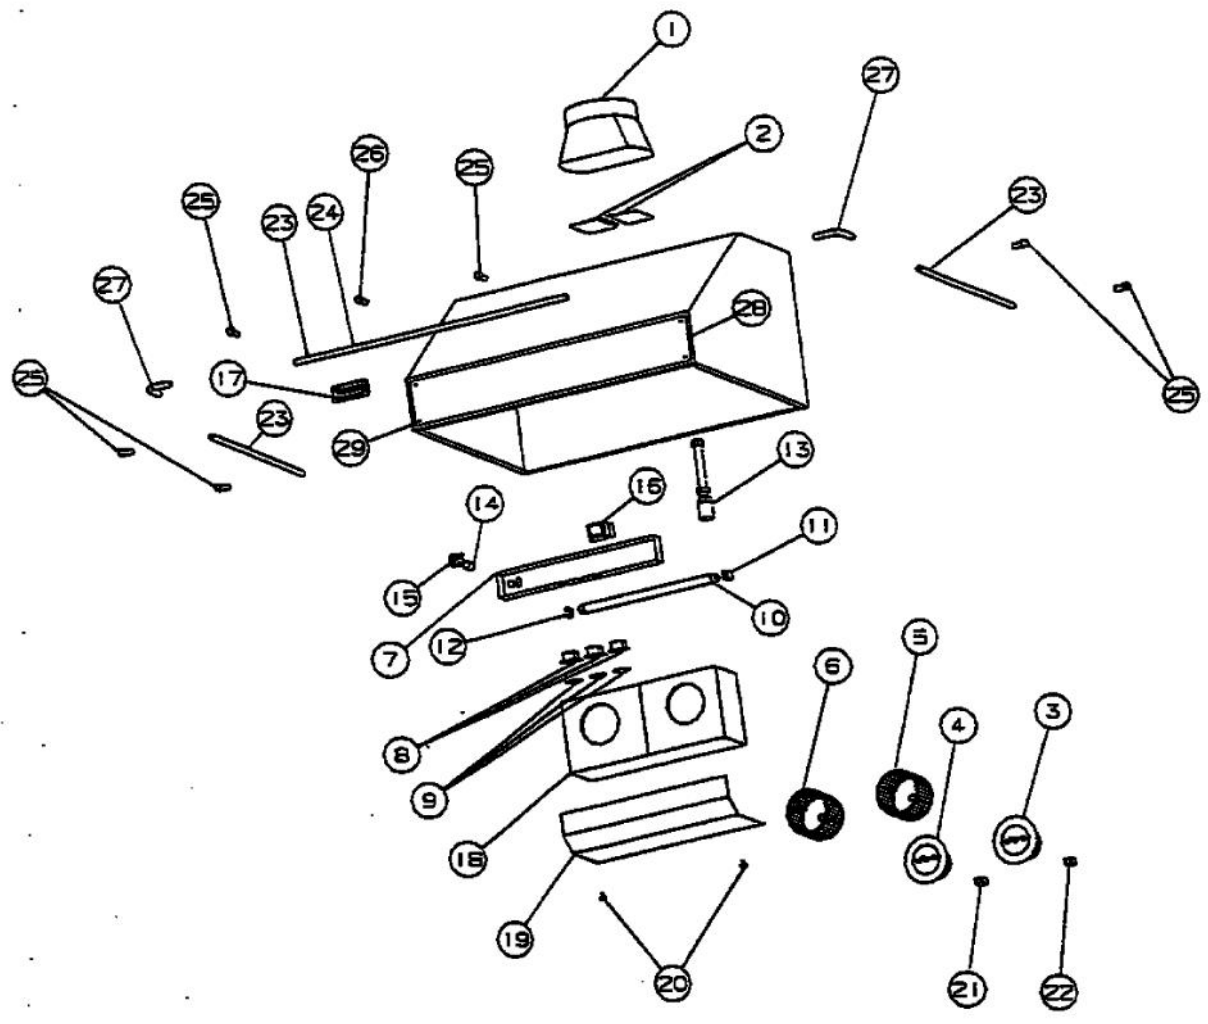

----- Manual continues below -----

Ref #	Part Number	Qty.	Description
1	PV110001		DUCT TRANSITION (VRHW/VRH)
2	PV110015		BACK DRAFT DAMPER (VRHW/VRH)
3	PV110003		BLOWER MOTOR-R.H.(WHITE) P1301-1
4	PV110004		BLOWER MOTOR - LH (RED) P-1302
5	PV110005		BLOWER WHEEL- LH (WHITE)
6	PV110006		BLOWER WHEEL- LH (RED)
7	PV110007		LIGHT ASSEMBLY (COMPLETE) P-1016
8	PV120001		SLIDE SWITCH
9	PV100001		GLAMOUR CAPS (FOR SLIDE SWITCH)
10	PV110008		FLUORESCENT LAMP
11	PV100023		FLUORESCENT LAMP SOCKET-R.H.
12	PV100024		FLUORESCENT LAMP SOCKET-L.H.
13	PV100002		HEAT LAMP SOCKET (OPTIONAL)
14	PV120002		STARTER
15	PV100003		STARTER SOCKET
16	PV120003		BALLAST (SP2)
17	PE010020		LOGO - PROFESSIONAL - VRTR, XBKX ASSY
	PE010019		LOGO - PROFESSIONAL - VRTR, XWHX
	PE010056		2 LOGO/VIKING PROF XBKXXBRX
	PE010055		2 LOGO/VIKING PROF XWHXXBRX
18	PV110009AL		BLOWER HOUSING (FRONT) XALMONDX
	PV110009BK		BLOWER HOUSING (FRONT) XBLACKX
	PV110009BU		BLOWER HOUSING (FRONT) XBURGUNDYX
	PV110009FG		BLOWER HOUSING (FRONT) XFRST.GRN.X
	PV110009PL		BLOWER HOUSING (FRONT) XPLUMX
	PV110009SS		BLOWER HOUSING (FRONT) XSTAIN.STEELX P-1028
	PV110009VB		BLOWER HOUSING (FRONT) XVIK.BLUEX
	PV110009WH		BLOWER HOUSING (FRONT) XWHITEX
19	PV110010AL		GREASE SHIELD XALMONDX
	PV110010BK		GREASE SHIELD XBLACKX
	PV110010BU		GREASE SHIELD XBURGUNDYX
	PV110010FG		GREASE SHIELD XFOREST GREENX
	PV110010PL		GREASE SHIELD XPLUMX
	PV110010SS		GREASE SHIELD XSTAINLESS STEELX P-1026
	PV110010VB		GREASE SHIELD XVIKING BLUEX
	PV110010WH		GREASE SHIELD XWHITEX
20	PV100004		SCREW (BRASS)
21	PV100005		MOTOR PLUG SOCKET (6)-L.H.
22	PV100006		MOTOR PLUG SOCKET (12)-R.H.
23	PV100007SS		SUB TO PE030066 - SS 4 ACCESSORY RAIL
	PV100007BR		SUB TO PE030067 - BR 4 ACCESSORY RAIL
24	PV100008SS		SUB TO PE030068 - SS 6 ACCESSORY RAIL
	PV100008BR		SUB TO PE030069 - BR 6 ACCESSORY RAIL
25	PV100009SS		SUB PE030054 END CAP (SS)
	PV100009BR		SUB TO PE030053 - END CAP (BRASS)
26	PE030052		SUPPORT TUBE, HOLE THROUGH
	PE030055		END CAP - BR
27	PE030056		90 DEG.ELBOWSS REPL PV100011SS
	PE030057		90 DEG.ELBOW BR REPL PV100011BR
NI	PE030076		CHROME S HOOKS REPL PV100012SS
	PE030057		90 DEG.ELBOW BR REPL PV100011BR
28	PV100015SS		FRONT TRIM (42) STAINLESS
	PV100015BR		FRONT TRIM (42) BRASS
29	PV100022SS		POP RIVET (FOR FRONT TRIM) STAINLES
	PV100022BR		POP RIVET (FOR FRONT TRIM) BRASS