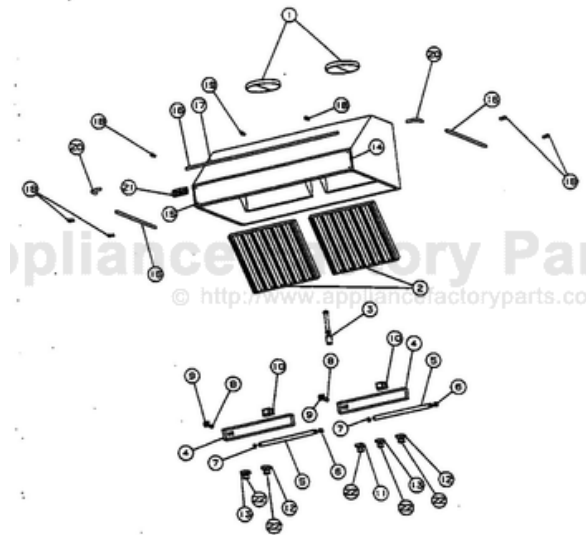

# VIKING VRHW420-EP Owner's Manual

[Shop genuine replacement parts for VIKING  
VRHW420-EP](#)

[Find Your VIKING Range Hoods Parts - Select From 411 Models](#)

----- Manual continues below -----

Ref #	Part Number	Qty.	Description
1	PV110016		BACK DRAFT DAMPER (WITH 9 COLLAR) BD9
2	PV120004		BAFFLE FILTER P1506
3	PV100002		HEAT LAMP SOCKET (OPTIONAL)
4	PV110007		LIGHT ASSEMBLY (COMPLETE) P-1016
5	PV110008		FLUORESCENT LAMP
6	PV100023		FLUORESCENT LAMP SOCKET-R.H.
7	PV100024		FLUORESCENT LAMP SOCKET-L.H.
8	PV120002		STARTER
9	PV100003		STARTER SOCKET
10	PV120003		BALLAST (SP2)
11	PV120005		ROTARY SWITCH (FOR HEAT LAMPS)
12	PV120006		ROTARY SWITCH (FOR REMOTE LIGHTS)
13	PV120007		VARIABLE SPEED SWITCH (FOR BLOWER) P-1404
14	PV100015SS		FRONT TRIM (42) STAINLESS
	PV100015BR		FRONT TRIM (42) BRASS
15	PV100022SS		POP RIVET (FOR FRONT TRIM) STAINLES
	PV100022BR		POP RIVET (FOR FRONT TRIM) BRASS
16	PV100007SS		SUB TO PE030066 - SS 4 ACCESSORY RAIL
	PV100007BR		SUB TO PE030067 - BR 4 ACCESSORY RAIL
17	PV100008SS		SUB TO PE030068 - SS 6 ACCESSORY RAIL
	PV100008BR		SUB TO PE030069 - BR 6 ACCESSORY RAIL
18	PV100009SS		SUB PE030054 END CAP (SS)
	PV100009BR		SUB TO PE030053 - END CAP (BRASS)
19	PE030052		SUPPORT TUBE, HOLE THROUGH
	PE030055		END CAP - BR
20	PE030056		90 DEG.ELBOWSS REPL PV100011SS
	PE030057		90 DEG.ELBOW BR REPL PV100011BR
NI	PE030076		CHROME S HOOKS REPL PV100012SS
	PE030077		BR `S` HOOKS REPL PV100012BR
21	PE010020		LOGO - PROFESSIONAL - VRTR, XBKX ASSY
	PE010019		LOGO - PROFESSIONAL - VRTR, XWHX
	PE010056		2 LOGO/VIKING PROF XBKXXBRX
	PE010055		2 LOGO/VIKING PROF XWHXXBRX
22	PV120008		ROTARY SWITCH KNOB