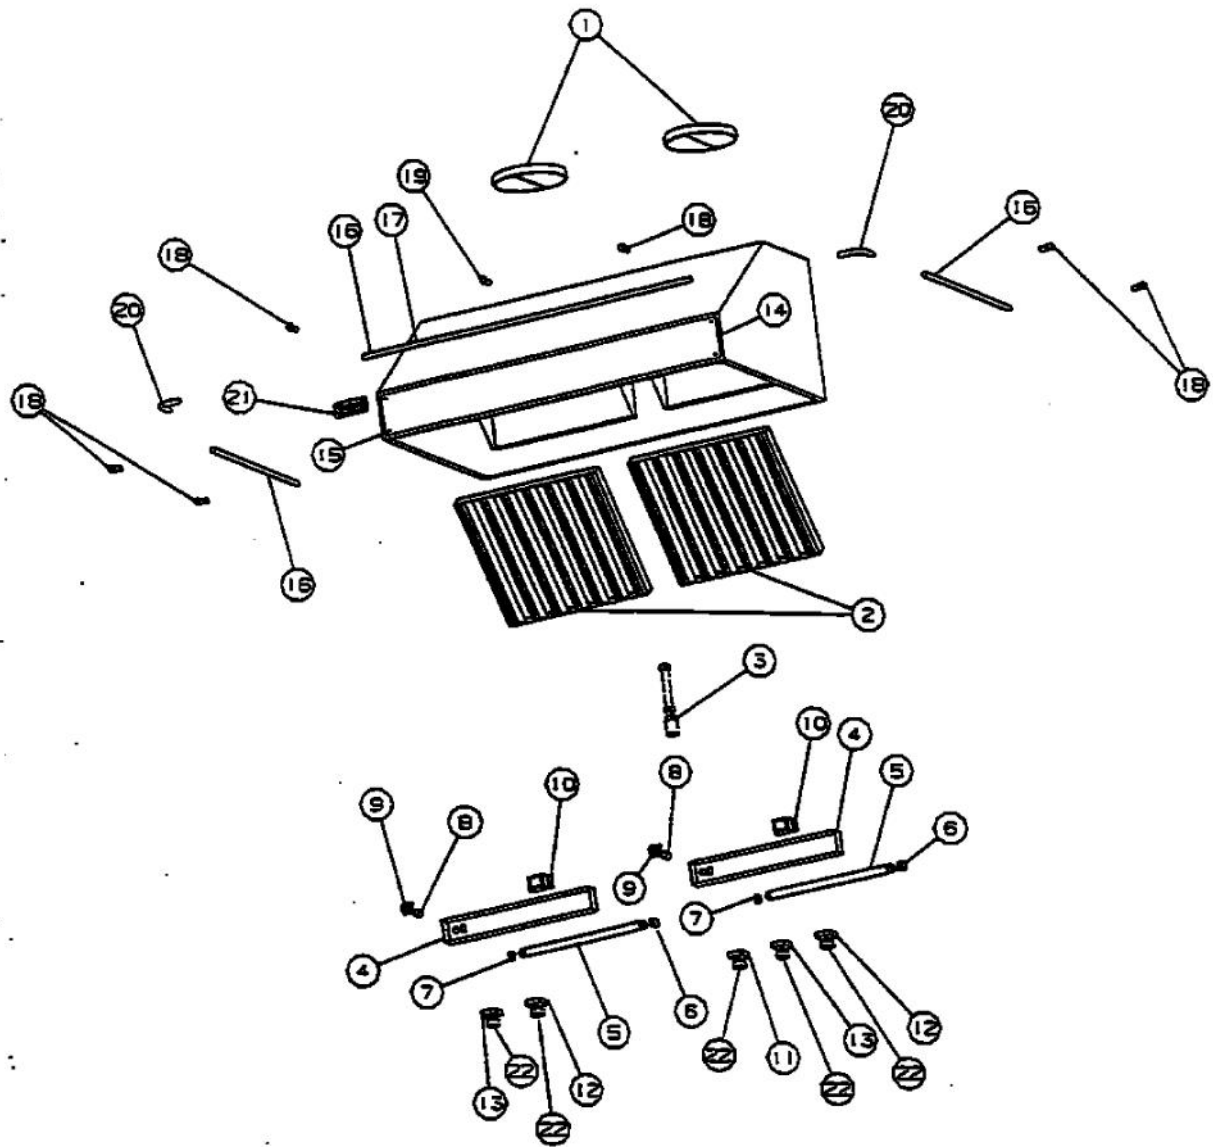

# VIKING VRHW420-EP Owner's Manual

[Shop genuine replacement parts for VIKING  
VRHW420-EP](#)

[Find Your VIKING Range Hoods Parts - Select From 411 Models](#)

----- Manual continues below -----

Ref #	Part Number	Qty.	Description
1	PV110016		BACK DRAFT DAMPER (WITH 9 COLLAR) BD9
2	PV120004		BAFFLE FILTER P1506
3	PV100002		HEAT LAMP SOCKET (OPTIONAL)
4	PV110007		LIGHT ASSEMBLY (COMPLETE) P-1016
5	PV110008		FLUORESCENT LAMP
6	PV100023		FLUORESCENT LAMP SOCKET-R.H.
7	PV100024		FLUORESCENT LAMP SOCKET-L.H.
8	PV120002		STARTER
9	PV100003		STARTER SOCKET
10	PV120003		BALLAST (SP2)
11	PV120005		ROTARY SWITCH (FOR HEAT LAMPS)
12	PV120006		ROTARY SWITCH (FOR REMOTE LIGHTS)
13	PV120007		VARIABLE SPEED SWITCH (FOR BLOWER) P-1404
14	PV100015SS		FRONT TRIM (42) STAINLESS
	PV100015BR		FRONT TRIM (42) BRASS
15	PV100022SS		POP RIVET (FOR FRONT TRIM) STAINLES
	PV100022BR		POP RIVET (FOR FRONT TRIM) BRASS
16	PV100007SS		SUB TO PE030066 - SS 4 ACCESSORY RAIL
	PV100007BR		SUB TO PE030067 - BR 4 ACCESSORY RAIL
17	PV100008SS		SUB TO PE030068 - SS 6 ACCESSORY RAIL
	PV100008BR		SUB TO PE030069 - BR 6 ACCESSORY RAIL
18	PV100009SS		SUB PE030054 END CAP (SS)
	PV100009BR		SUB TO PE030053 - END CAP (BRASS)
19	PE030052		SUPPORT TUBE, HOLE THROUGH
	PE030055		END CAP - BR
20	PE030056		90 DEG.ELBOWSS REPL PV100011SS
	PE030057		90 DEG.ELBOW BR REPL PV100011BR
NI	PE030076		CHROME S HOOKS REPL PV100012SS
	PE030077		BR `S` HOOKS REPL PV100012BR
21	PE010020		LOGO - PROFESSIONAL - VRTR, XBKX ASSY
	PE010019		LOGO - PROFESSIONAL - VRTR, XWHX
	PE010056		2 LOGO/VIKING PROF XBKXXBRX
	PE010055		2 LOGO/VIKING PROF XWHXXBRX
22	PV120008		ROTARY SWITCH KNOB