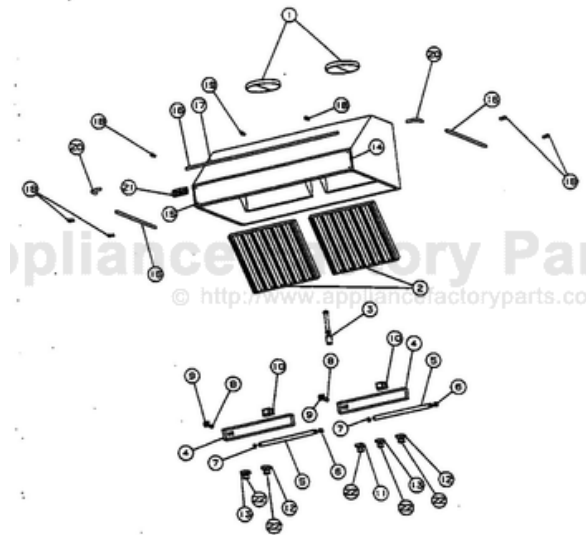

This Owner's Manual is provided and hosted by [Appliance Factory Parts](#).

VIKING VRHW480-EP Owner's Manual

[Shop genuine replacement parts for VIKING
VRHW480-EP](#)

[Find Your VIKING Range Hoods Parts - Select From 411 Models](#)

----- Manual continues below -----

Ref #	Part Number	Qty.	Description
1	PV110016		BACK DRAFT DAMPER (WITH 9 COLLAR) BD9
2	PV120004		BAFFLE FILTER P1506
3	PV100002		HEAT LAMP SOCKET (OPTIONAL)
4	PV110007		LIGHT ASSEMBLY (COMPLETE) P-1016
5	PV110008		FLUORESCENT LAMP
6	PV100023		FLUORESCENT LAMP SOCKET-R.H.
7	PV100024		FLUORESCENT LAMP SOCKET-L.H.
8	PV120002		STARTER
9	PV100003		STARTER SOCKET
10	PV120003		BALLAST (SP2)
11	PV120005		ROTARY SWITCH (FOR HEAT LAMPS)
12	PV120006		ROTARY SWITCH (FOR REMOTE LIGHTS)
13	PV120007		VARIABLE SPEED SWITCH (FOR BLOWER) P-1404
14	PV100016SS		FRONT TRIM (48) STAINLESS
	PV100016BR		FRONT TRIM (48) BRASS
15	PV100022SS		POP RIVET (FOR FRONT TRIM) STAINLES
	PV100022BR		POP RIVET (FOR FRONT TRIM) BRASS
16	PV100007SS		SUB TO PE030066 - SS 4 ACCESSORY RAIL
	PV100007BR		SUB TO PE030067 - BR 4 ACCESSORY RAIL
17	PV100008SS		SUB TO PE030068 - SS 6 ACCESSORY RAIL
	PV100008BR		SUB TO PE030069 - BR 6 ACCESSORY RAIL
18	PV100009SS		SUB PE030054 END CAP (SS)
	PV100009BR		SUB TO PE030053 - END CAP (BRASS)
19	PE030052		SUPPORT TUBE, HOLE THROUGH
	PE030055		END CAP - BR
20	PE030056		90 DEG.ELBOWSS REPL PV100011SS
	PE030057		90 DEG.ELBOW BR REPL PV100011BR
NI	PE030076		CHROME S HOOKS REPL PV100012SS
	PE030077		BR `S` HOOKS REPL PV100012BR
21	PE010020		LOGO - PROFESSIONAL - VRTR, XBKX ASSY
	PE010019		LOGO - PROFESSIONAL - VRTR, XWHX
	PE010056		2 LOGO/VIKING PROF XBKXXBRX
	PE010055		2 LOGO/VIKING PROF XWHXXBRX
22	PV120008		ROTARY SWITCH KNOB