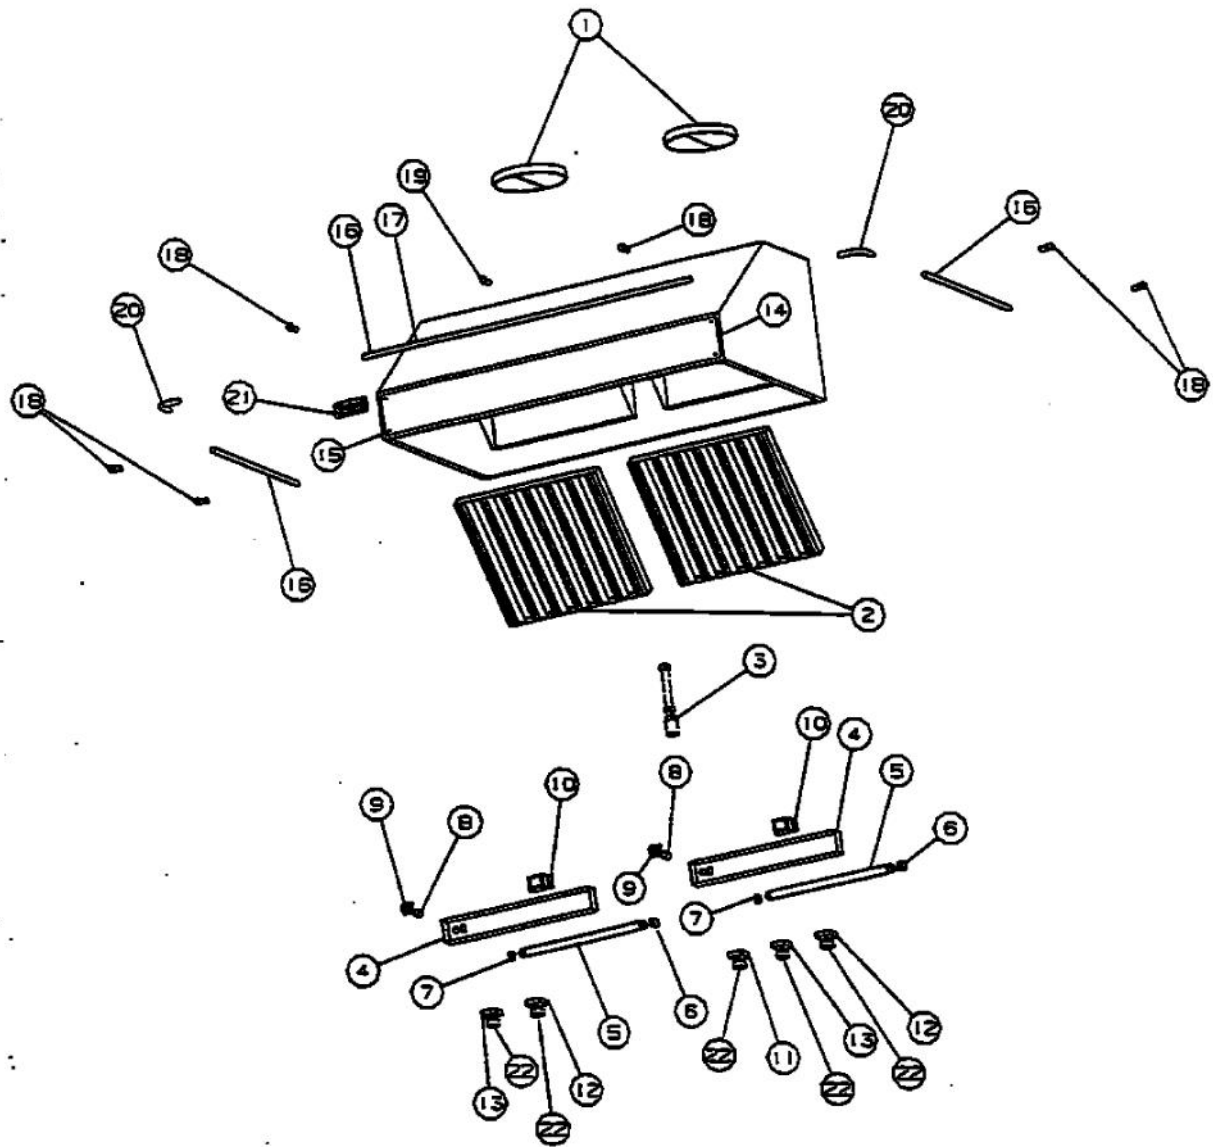

This Owner's Manual is provided and hosted by [Appliance Factory Parts](#).

VIKING VRHW480-EP Owner's Manual

[Shop genuine replacement parts for VIKING
VRHW480-EP](#)

[Find Your VIKING Range Hoods Parts - Select From 411 Models](#)

----- Manual continues below -----

Ref #	Part Number	Qty.	Description
1	PV110016		BACK DRAFT DAMPER (WITH 9 COLLAR) BD9
2	PV120004		BAFFLE FILTER P1506
3	PV100002		HEAT LAMP SOCKET (OPTIONAL)
4	PV110007		LIGHT ASSEMBLY (COMPLETE) P-1016
5	PV110008		FLUORESCENT LAMP
6	PV100023		FLUORESCENT LAMP SOCKET-R.H.
7	PV100024		FLUORESCENT LAMP SOCKET-L.H.
8	PV120002		STARTER
9	PV100003		STARTER SOCKET
10	PV120003		BALLAST (SP2)
11	PV120005		ROTARY SWITCH (FOR HEAT LAMPS)
12	PV120006		ROTARY SWITCH (FOR REMOTE LIGHTS)
13	PV120007		VARIABLE SPEED SWITCH (FOR BLOWER) P-1404
14	PV100016SS		FRONT TRIM (48) STAINLESS
	PV100016BR		FRONT TRIM (48) BRASS
15	PV100022SS		POP RIVET (FOR FRONT TRIM) STAINLES
	PV100022BR		POP RIVET (FOR FRONT TRIM) BRASS
16	PV100007SS		SUB TO PE030066 - SS 4 ACCESSORY RAIL
	PV100007BR		SUB TO PE030067 - BR 4 ACCESSORY RAIL
17	PV100008SS		SUB TO PE030068 - SS 6 ACCESSORY RAIL
	PV100008BR		SUB TO PE030069 - BR 6 ACCESSORY RAIL
18	PV100009SS		SUB PE030054 END CAP (SS)
	PV100009BR		SUB TO PE030053 - END CAP (BRASS)
19	PE030052		SUPPORT TUBE, HOLE THROUGH
	PE030055		END CAP - BR
20	PE030056		90 DEG.ELBOWSS REPL PV100011SS
	PE030057		90 DEG.ELBOW BR REPL PV100011BR
NI	PE030076		CHROME S HOOKS REPL PV100012SS
	PE030077		BR `S` HOOKS REPL PV100012BR
21	PE010020		LOGO - PROFESSIONAL - VRTR, XBKX ASSY
	PE010019		LOGO - PROFESSIONAL - VRTR, XWHX
	PE010056		2 LOGO/VIKING PROF XBKXXBRX
	PE010055		2 LOGO/VIKING PROF XWHXXBRX
22	PV120008		ROTARY SWITCH KNOB