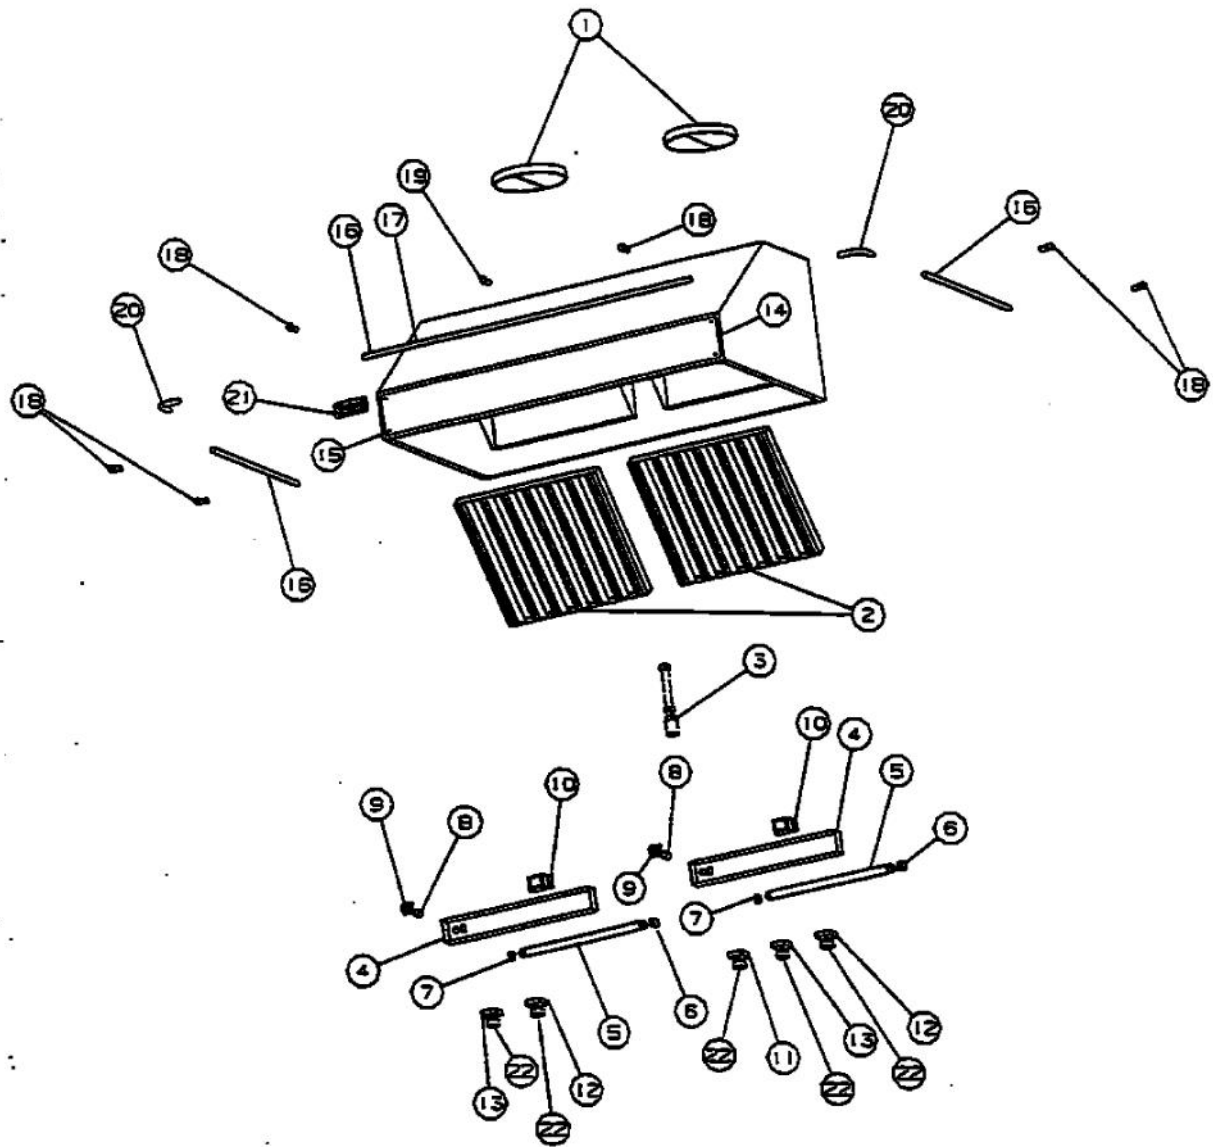

This Owner's Manual is provided and hosted by [Appliance Factory Parts](http://www.appliancefactoryparts.com).

VIKING VRHW540-EP Owner's Manual

[Shop genuine replacement parts for VIKING
VRHW540-EP](#)

[Find Your VIKING Range Hoods Parts - Select From 411 Models](#)

----- Manual continues below -----

Ref #	Part Number	Qty.	Description
1	PV110016		BACK DRAFT DAMPER (WITH 9 COLLAR) BD9
2	PV120004		BAFFLE FILTER P1506
3	PV100002		HEAT LAMP SOCKET (OPTIONAL)
4	PV110007		LIGHT ASSEMBLY (COMPLETE) P-1016
5	PV110008		FLUORESCENT LAMP
6	PV100023		FLUORESCENT LAMP SOCKET-R.H.
7	PV100024		FLUORESCENT LAMP SOCKET-L.H.
8	PV120002		STARTER
9	PV100003		STARTER SOCKET
10	PV120003		BALLAST (SP2)
11	PV120005		ROTARY SWITCH (FOR HEAT LAMPS)
12	PV120006		ROTARY SWITCH (FOR REMOTE LIGHTS)
13	PV120007		VARIABLE SPEED SWITCH (FOR BLOWER) P-1404
14	PV100017SS		FRONT TRIM (54) STAINLESS
	PV100017BR		FRONT TRIM (54) BRASS
15	PV100022SS		POP RIVET (FOR FRONT TRIM) STAINLES
	PV100022BR		POP RIVET (FOR FRONT TRIM) BRASS
16	PV100007SS		SUB TO PE030066 - SS 4 ACCESSORY RAIL
	PV100007BR		SUB TO PE030067 - BR 4 ACCESSORY RAIL
17	PV100008SS		SUB TO PE030068 - SS 6 ACCESSORY RAIL
	PV100008BR		SUB TO PE030069 - BR 6 ACCESSORY RAIL
18	PV100009SS		SUB PE030054 END CAP (SS)
	PV100009BR		SUB TO PE030053 - END CAP (BRASS)
19	PE030052		SUPPORT TUBE, HOLE THROUGH
	PE030055		END CAP - BR
20	PE030056		90 DEG.ELBOWSS REPL PV100011SS
	PE030057		90 DEG.ELBOW BR REPL PV100011BR
NI	PE030076		CHROME S HOOKS REPL PV100012SS
	PE030077		BR `S` HOOKS REPL PV100012BR
21	PE010020		LOGO - PROFESSIONAL - VRTR, XBKX ASSY
	PE010019		LOGO - PROFESSIONAL - VRTR, XWHX
	PE010056		2 LOGO/VIKING PROF XBKXXBRX
	PE010055		2 LOGO/VIKING PROF XWHXXBRX
22	PV120008		ROTARY SWITCH KNOB