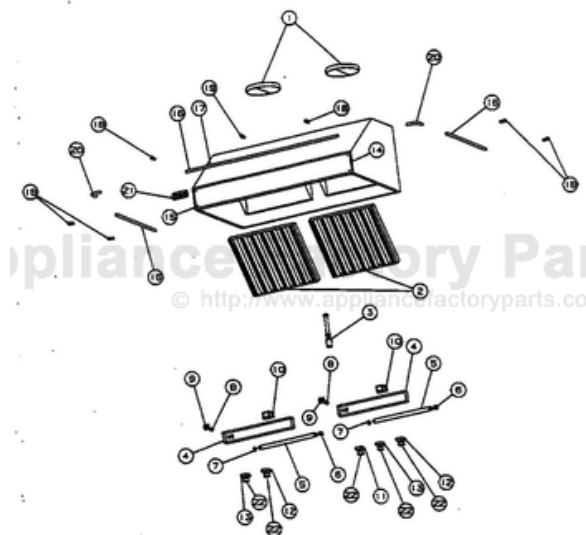

This Owner's Manual is provided and hosted by [Appliance Factory Parts](http://www.appliancefactoryparts.com).

VIKING VRHW540-EP Owner's Manual

[Shop genuine replacement parts for VIKING
VRHW540-EP](#)

[Find Your VIKING Range Hoods Parts - Select From 411 Models](#)

----- Manual continues below -----

Ref #	Part Number	Qty.	Description
1	PV110016		BACK DRAFT DAMPER (WITH 9 COLLAR) BD9
2	PV120004		BAFFLE FILTER P1506
3	PV100002		HEAT LAMP SOCKET (OPTIONAL)
4	PV110007		LIGHT ASSEMBLY (COMPLETE) P-1016
5	PV110008		FLUORESCENT LAMP
6	PV100023		FLUORESCENT LAMP SOCKET-R.H.
7	PV100024		FLUORESCENT LAMP SOCKET-L.H.
8	PV120002		STARTER
9	PV100003		STARTER SOCKET
10	PV120003		BALLAST (SP2)
11	PV120005		ROTARY SWITCH (FOR HEAT LAMPS)
12	PV120006		ROTARY SWITCH (FOR REMOTE LIGHTS)
13	PV120007		VARIABLE SPEED SWITCH (FOR BLOWER) P-1404
14	PV100017SS		FRONT TRIM (54) STAINLESS
	PV100017BR		FRONT TRIM (54) BRASS
15	PV100022SS		POP RIVET (FOR FRONT TRIM) STAINLES
	PV100022BR		POP RIVET (FOR FRONT TRIM) BRASS
16	PV100007SS		SUB TO PE030066 - SS 4 ACCESSORY RAIL
	PV100007BR		SUB TO PE030067 - BR 4 ACCESSORY RAIL
17	PV100008SS		SUB TO PE030068 - SS 6 ACCESSORY RAIL
	PV100008BR		SUB TO PE030069 - BR 6 ACCESSORY RAIL
18	PV100009SS		SUB PE030054 END CAP (SS)
	PV100009BR		SUB TO PE030053 - END CAP (BRASS)
19	PE030052		SUPPORT TUBE, HOLE THROUGH
	PE030055		END CAP - BR
20	PE030056		90 DEG.ELBOWSS REPL PV100011SS
	PE030057		90 DEG.ELBOW BR REPL PV100011BR
NI	PE030076		CHROME S HOOKS REPL PV100012SS
	PE030077		BR `S` HOOKS REPL PV100012BR
21	PE010020		LOGO - PROFESSIONAL - VRTR, XBKX ASSY
	PE010019		LOGO - PROFESSIONAL - VRTR, XWHX
	PE010056		2 LOGO/VIKING PROF XBKXXBRX
	PE010055		2 LOGO/VIKING PROF XWHXXBRX
22	PV120008		ROTARY SWITCH KNOB