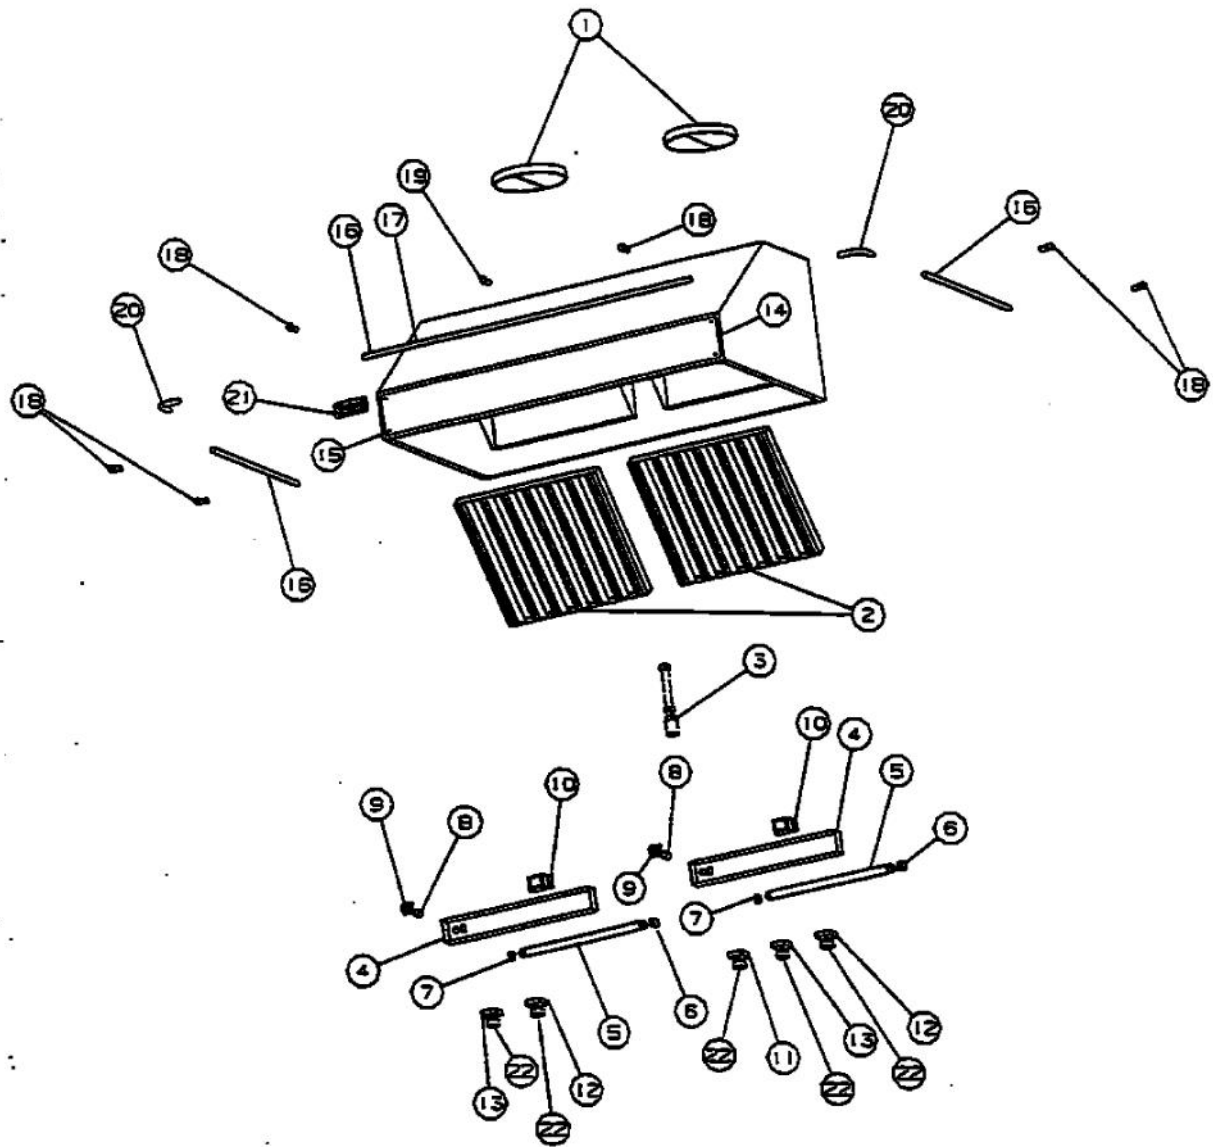

This Owner's Manual is provided and hosted by [Appliance Factory Parts](#).

VIKING VRHW600-EP Owner's Manual

[Shop genuine replacement parts for VIKING
VRHW600-EP](#)

[Find Your VIKING Range Hoods Parts - Select From 411 Models](#)

----- Manual continues below -----

Ref #	Part Number	Qty.	Description
1	PV110016		BACK DRAFT DAMPER (WITH 9 COLLAR) BD9
2	PV120004		BAFFLE FILTER P1506
3	PV100002		HEAT LAMP SOCKET (OPTIONAL)
4	PV110007		LIGHT ASSEMBLY (COMPLETE) P-1016
5	PV110008		FLUORESCENT LAMP
6	PV100023		FLUORESCENT LAMP SOCKET-R.H.
7	PV100024		FLUORESCENT LAMP SOCKET-L.H.
8	PV120002		STARTER
9	PV100003		STARTER SOCKET
10	PV120003		BALLAST (SP2)
11	PV120005		ROTARY SWITCH (FOR HEAT LAMPS)
12	PV120006		ROTARY SWITCH (FOR REMOTE LIGHTS)
13	PV120007		VARIABLE SPEED SWITCH (FOR BLOWER) P-1404
14	PV100018SS		FRONT TRIM (60) STAINLESS
	PV100018BR		FRONT TRIM (60) BRASS
15	PV100022SS		POP RIVET (FOR FRONT TRIM) STAINLES
	PV100022BR		POP RIVET (FOR FRONT TRIM) BRASS
16	PV100007SS		SUB TO PE030066 - SS 4 ACCESSORY RAIL
	PV100007BR		SUB TO PE030067 - BR 4 ACCESSORY RAIL
17	PV100008SS		SUB TO PE030068 - SS 6 ACCESSORY RAIL
	PV100008BR		SUB TO PE030069 - BR 6 ACCESSORY RAIL
18	PV100009SS		SUB PE030054 END CAP (SS)
	PV100009BR		SUB TO PE030053 - END CAP (BRASS)
19	PE030052		SUPPORT TUBE, HOLE THROUGH
	PE030055		END CAP - BR
20	PE030056		90 DEG.ELBOWSS REPL PV100011SS
	PE030057		90 DEG.ELBOW BR REPL PV100011BR
NI	PE030076		CHROME S HOOKS REPL PV100012SS
	PE030077		BR `S` HOOKS REPL PV100012BR
21	PE010020		LOGO - PROFESSIONAL - VRTR, XBKX ASSY
	PE010019		LOGO - PROFESSIONAL - VRTR, XWHX
	PE010056		2 LOGO/VIKING PROF XBKXXBRX
	PE010055		2 LOGO/VIKING PROF XWHXXBRX
22	PV120008		ROTARY SWITCH KNOB