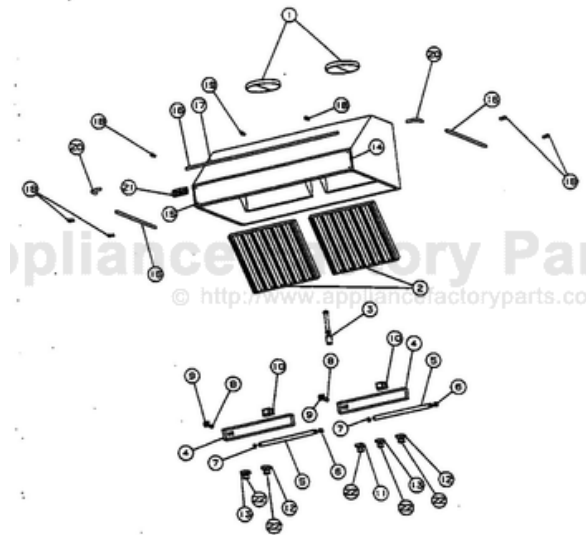

This Owner's Manual is provided and hosted by [Appliance Factory Parts](#).

VIKING VRHW600-EP Owner's Manual

[Shop genuine replacement parts for VIKING
VRHW600-EP](#)

[Find Your VIKING Range Hoods Parts - Select From 411 Models](#)

----- Manual continues below -----

Ref #	Part Number	Qty.	Description
1	PV110016		BACK DRAFT DAMPER (WITH 9 COLLAR) BD9
2	PV120004		BAFFLE FILTER P1506
3	PV100002		HEAT LAMP SOCKET (OPTIONAL)
4	PV110007		LIGHT ASSEMBLY (COMPLETE) P-1016
5	PV110008		FLUORESCENT LAMP
6	PV100023		FLUORESCENT LAMP SOCKET-R.H.
7	PV100024		FLUORESCENT LAMP SOCKET-L.H.
8	PV120002		STARTER
9	PV100003		STARTER SOCKET
10	PV120003		BALLAST (SP2)
11	PV120005		ROTARY SWITCH (FOR HEAT LAMPS)
12	PV120006		ROTARY SWITCH (FOR REMOTE LIGHTS)
13	PV120007		VARIABLE SPEED SWITCH (FOR BLOWER) P-1404
14	PV100018SS		FRONT TRIM (60) STAINLESS
	PV100018BR		FRONT TRIM (60) BRASS
15	PV100022SS		POP RIVET (FOR FRONT TRIM) STAINLES
	PV100022BR		POP RIVET (FOR FRONT TRIM) BRASS
16	PV100007SS		SUB TO PE030066 - SS 4 ACCESSORY RAIL
	PV100007BR		SUB TO PE030067 - BR 4 ACCESSORY RAIL
17	PV100008SS		SUB TO PE030068 - SS 6 ACCESSORY RAIL
	PV100008BR		SUB TO PE030069 - BR 6 ACCESSORY RAIL
18	PV100009SS		SUB PE030054 END CAP (SS)
	PV100009BR		SUB TO PE030053 - END CAP (BRASS)
19	PE030052		SUPPORT TUBE, HOLE THROUGH
	PE030055		END CAP - BR
20	PE030056		90 DEG.ELBOWSS REPL PV100011SS
	PE030057		90 DEG.ELBOW BR REPL PV100011BR
NI	PE030076		CHROME S HOOKS REPL PV100012SS
	PE030077		BR `S` HOOKS REPL PV100012BR
21	PE010020		LOGO - PROFESSIONAL - VRTR, XBKX ASSY
	PE010019		LOGO - PROFESSIONAL - VRTR, XWHX
	PE010056		2 LOGO/VIKING PROF XBKXXBRX
	PE010055		2 LOGO/VIKING PROF XWHXXBRX
22	PV120008		ROTARY SWITCH KNOB