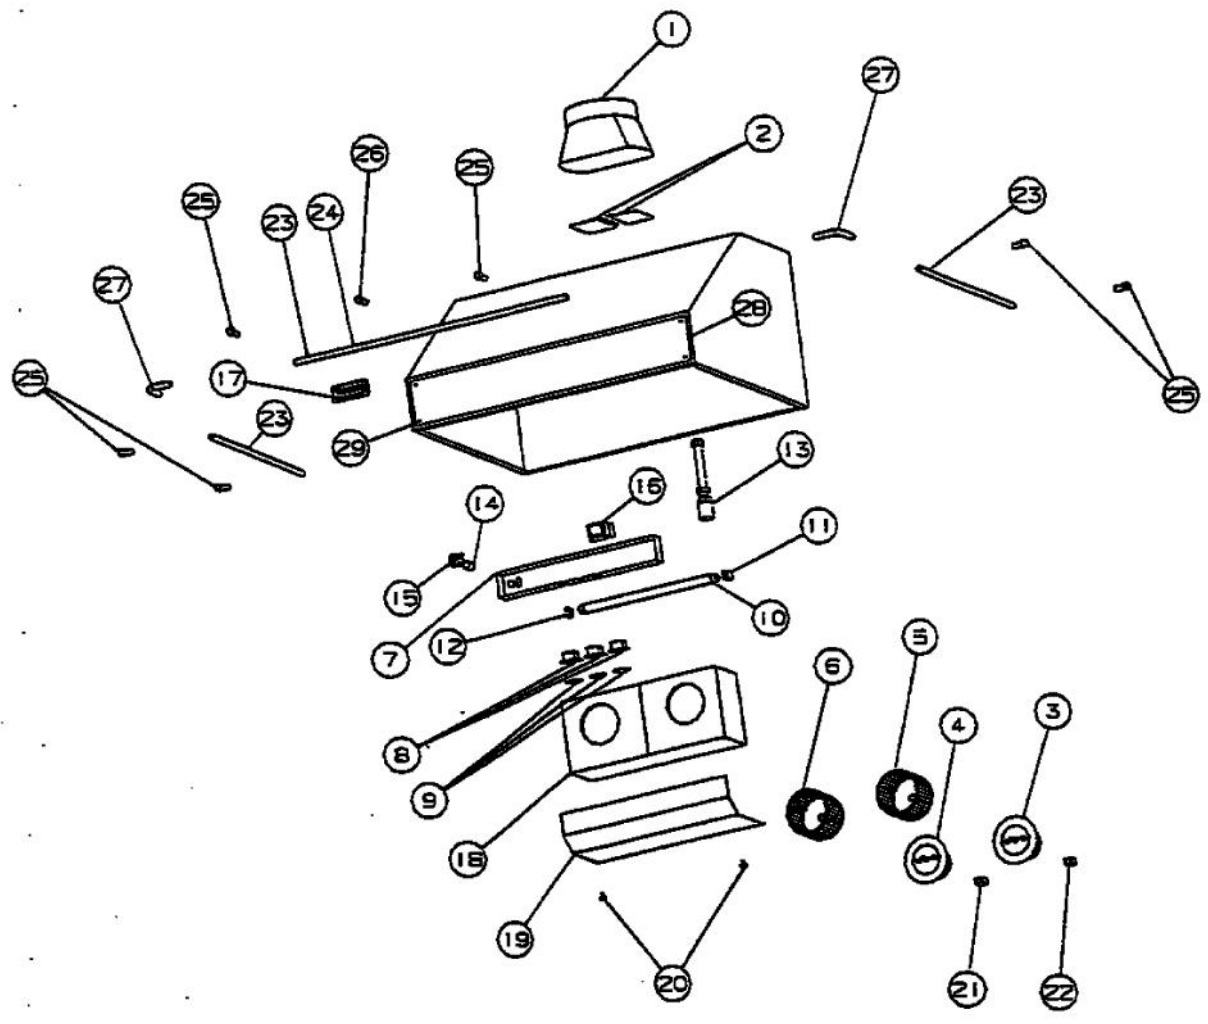

----- Manual continues below -----

Ref #	Part Number	Qty.	Description
1	PV110001		DUCT TRANSITION (VRHW/VRH)
2	PV110015		BACK DRAFT DAMPER (VRHW/VRH)
3	PV110003		BLOWER MOTOR-R.H.(WHITE) P1301-1
4	PV110004		BLOWER MOTOR - LH (RED) P-1302
5	PV110005		BLOWER WHEEL- LH (WHITE)
6	PV110006		BLOWER WHEEL- LH (RED)
7	PV110007		LIGHT ASSEMBLY (COMPLETE) P-1016
8	PV120001		SLIDE SWITCH
9	PV100001		GLAMOUR CAPS (FOR SLIDE SWITCH)
10	PV110008		FLUORESCENT LAMP
11	PV100023		FLUORESCENT LAMP SOCKET-R.H.
12	PV100024		FLUORESCENT LAMP SOCKET-L.H.
13	PV100002		HEAT LAMP SOCKET (OPTIONAL)
14	PV120002		STARTER
15	PV100003		STARTER SOCKET
16	PV120003		BALLAST (SP2)
17	PE010020		LOGO - PROFESSIONAL - VRTR, XBKX ASSY
	PE010019		LOGO - PROFESSIONAL - VRTR, XWHX
	PE010056		2 LOGO/VIKING PROF XBKXXBRX
	PE010055		2 LOGO/VIKING PROF XWHXXBRX
18	PV110009AL		BLOWER HOUSING (FRONT) XALMONDX
	PV110009BK		BLOWER HOUSING (FRONT) XBLACKX
	PV110009BU		BLOWER HOUSING (FRONT) XBURGUNDYX
	PV110009FG		BLOWER HOUSING (FRONT) XFRST.GRN.X
	PV110009PL		BLOWER HOUSING (FRONT) XPLUMX
	PV110009SS		BLOWER HOUSING (FRONT) XSTAIN.STEELX P-1028
	PV110009VB		BLOWER HOUSING (FRONT) XVIK.BLUEX
	PV110009WH		BLOWER HOUSING (FRONT) XWHITEX
19	PV110010AL		GREASE SHIELD XALMONDX
	PV110010BK		GREASE SHIELD XBLACKX
	PV110010BU		GREASE SHIELD XBURGUNDYX
	PV110010FG		GREASE SHIELD XFOREST GREENX
	PV110010PL		GREASE SHIELD XPLUMX
	PV110010SS		GREASE SHIELD XSTAINLESS STEELX P-1026
	PV110010VB		GREASE SHIELD XVIKING BLUEX
	PV110010WH		GREASE SHIELD XWHITEX
20	PV100004		SCREW (BRASS)
21	PV100005		MOTOR PLUG SOCKET (6)-L.H.
22	PV100006		MOTOR PLUG SOCKET (12)-R.H.
23	PV100007SS		SUB TO PE030066 - SS 4 ACCESSORY RAIL
	PV100007BR		SUB TO PE030067 - BR 4 ACCESSORY RAIL
24	PV100008SS		SUB TO PE030068 - SS 6 ACCESSORY RAIL
	PV100008BR		SUB TO PE030069 - BR 6 ACCESSORY RAIL
25	PV100009SS		SUB PE030054 END CAP (SS)
	PV100009BR		SUB TO PE030053 - END CAP (BRASS)
26	PE030052		SUPPORT TUBE, HOLE THROUGH
	PE030055		END CAP - BR
27	PE030056		90 DEG.ELBOWSS REPL PV100011SS
	PE030057		90 DEG.ELBOW BR REPL PV100011BR
NI	PE030076		CHROME S HOOKS REPL PV100012SS
	PE030057		90 DEG.ELBOW BR REPL PV100011BR
28	PV100019SS		FRONT TRIM (66) STAINLESS
	PV100019BR		FRONT TRIM (66) BRASS
	PV100022BR		POP RIVET (FOR FRONT TRIM) BRASS