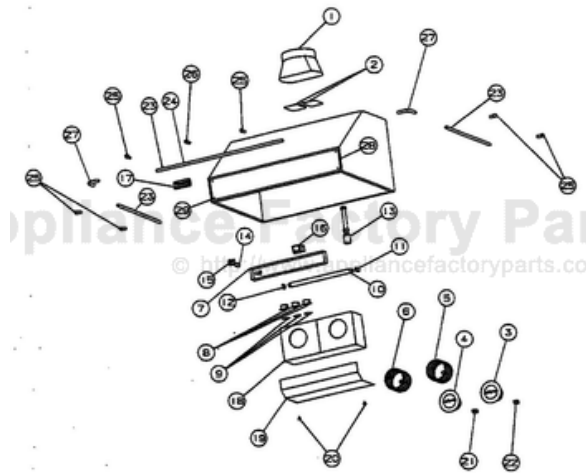

[Find Your VIKING Range Hoods Parts - Select From 411 Models](#)

----- Manual continues below -----