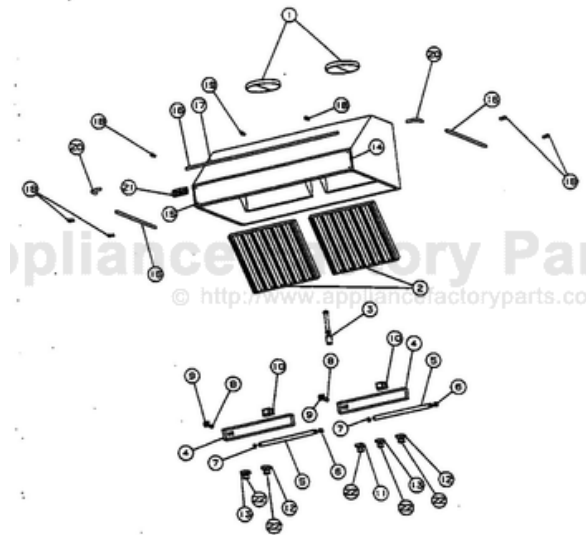

This Owner's Manual is provided and hosted by [Appliance Factory Parts](#).

VIKING VRHW660-EP Owner's Manual

[Shop genuine replacement parts for VIKING
VRHW660-EP](#)

[Find Your VIKING Range Hoods Parts - Select From 411 Models](#)

----- Manual continues below -----

Ref #	Part Number	Qty.	Description
1	PV110016		BACK DRAFT DAMPER (WITH 9 COLLAR) BD9
2	PV120004		BAFFLE FILTER P1506
3	PV100002		HEAT LAMP SOCKET (OPTIONAL)
4	PV110007		LIGHT ASSEMBLY (COMPLETE) P-1016
5	PV110008		FLUORESCENT LAMP
6	PV100023		FLUORESCENT LAMP SOCKET-R.H.
7	PV100024		FLUORESCENT LAMP SOCKET-L.H.
8	PV120002		STARTER
9	PV100003		STARTER SOCKET
10	PV120003		BALLAST (SP2)
11	PV120005		ROTARY SWITCH (FOR HEAT LAMPS)
12	PV120006		ROTARY SWITCH (FOR REMOTE LIGHTS)
13	PV120007		VARIABLE SPEED SWITCH (FOR BLOWER) P-1404
14	PV100019SS		FRONT TRIM (66) STAINLESS
	PV100019BR		FRONT TRIM (66) BRASS
15	PV100022SS		POP RIVET (FOR FRONT TRIM) STAINLES
	PV100022BR		POP RIVET (FOR FRONT TRIM) BRASS
16	PV100007SS		SUB TO PE030066 - SS 4 ACCESSORY RAIL
	PV100007BR		SUB TO PE030067 - BR 4 ACCESSORY RAIL
17	PV100008SS		SUB TO PE030068 - SS 6 ACCESSORY RAIL
	PV100008BR		SUB TO PE030069 - BR 6 ACCESSORY RAIL
18	PV100009SS		SUB PE030054 END CAP (SS)
	PV100009BR		SUB TO PE030053 - END CAP (BRASS)
19	PE030052		SUPPORT TUBE, HOLE THROUGH
	PE030055		END CAP - BR
20	PE030056		90 DEG.ELBOWSS REPL PV100011SS
	PE030057		90 DEG.ELBOW BR REPL PV100011BR
NI	PE030076		CHROME S HOOKS REPL PV100012SS
	PE030077		BR `S` HOOKS REPL PV100012BR
21	PE010020		LOGO - PROFESSIONAL - VRTR, XBKX ASSY
	PE010019		LOGO - PROFESSIONAL - VRTR, XWHX
	PE010056		2 LOGO/VIKING PROF XBKXXBRX
	PE010055		2 LOGO/VIKING PROF XWHXXBRX
22	PV120008		ROTARY SWITCH KNOB