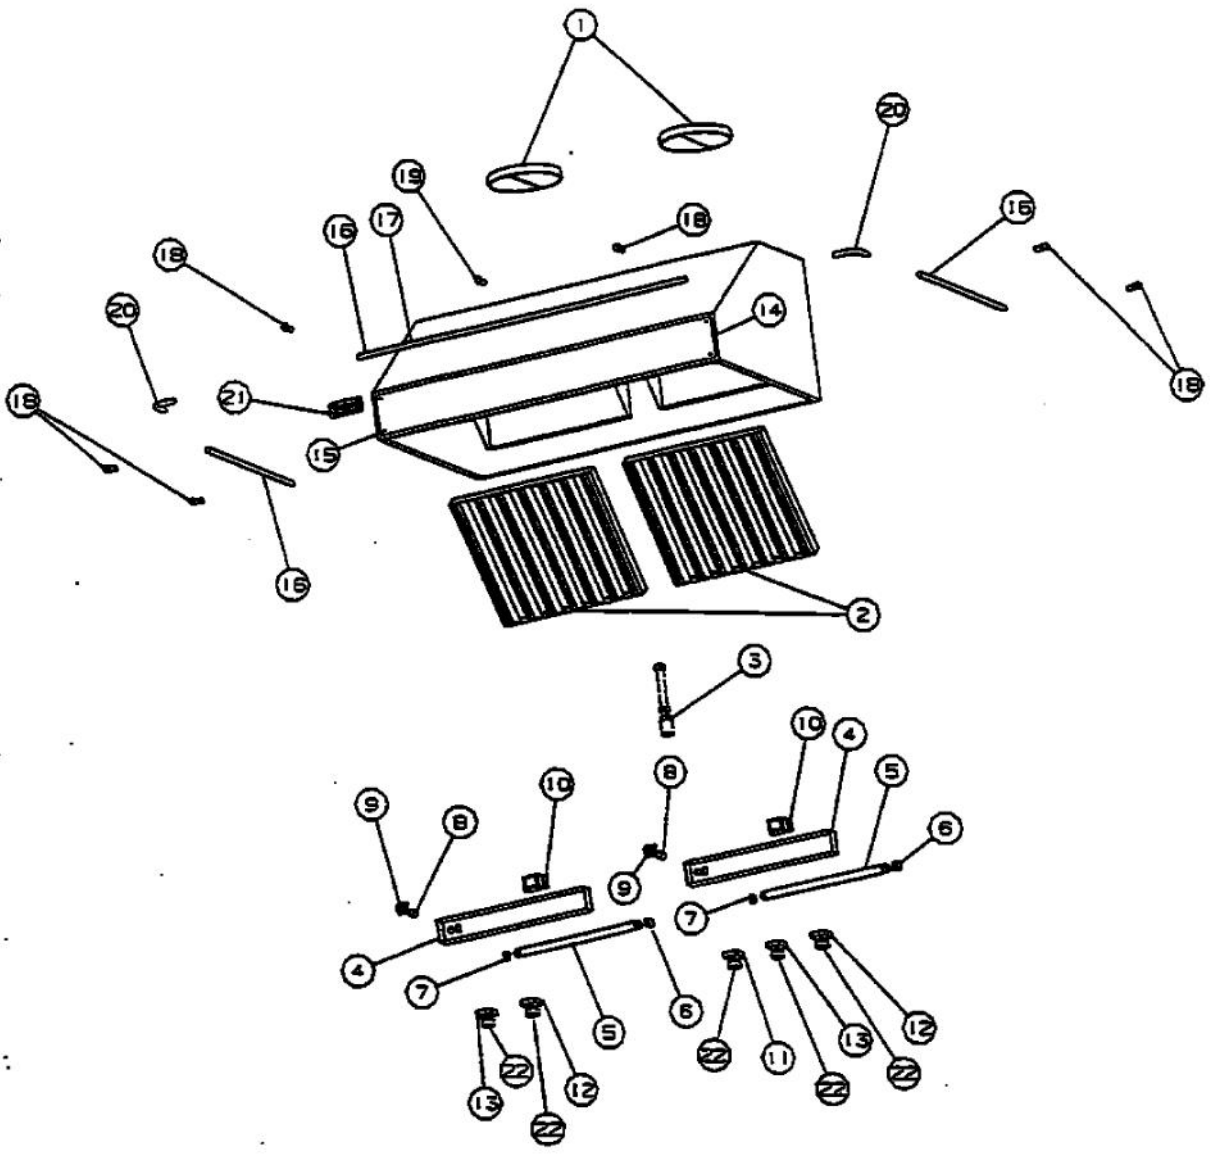

This Owner's Manual is provided and hosted by [Appliance Factory Parts](#).

VIKING VRHW660-EP Owner's Manual

[Shop genuine replacement parts for VIKING
VRHW660-EP](#)

[Find Your VIKING Range Hoods Parts - Select From 411 Models](#)

----- Manual continues below -----

Ref #	Part Number	Qty.	Description
1	PV110016		BACK DRAFT DAMPER (WITH 9 COLLAR) BD9
2	PV120004		BAFFLE FILTER P1506
3	PV100002		HEAT LAMP SOCKET (OPTIONAL)
4	PV110007		LIGHT ASSEMBLY (COMPLETE) P-1016
5	PV110008		FLUORESCENT LAMP
6	PV100023		FLUORESCENT LAMP SOCKET-R.H.
7	PV100024		FLUORESCENT LAMP SOCKET-L.H.
8	PV120002		STARTER
9	PV100003		STARTER SOCKET
10	PV120003		BALLAST (SP2)
11	PV120005		ROTARY SWITCH (FOR HEAT LAMPS)
12	PV120006		ROTARY SWITCH (FOR REMOTE LIGHTS)
13	PV120007		VARIABLE SPEED SWITCH (FOR BLOWER) P-1404
14	PV100019SS		FRONT TRIM (66) STAINLESS
	PV100019BR		FRONT TRIM (66) BRASS
15	PV100022SS		POP RIVET (FOR FRONT TRIM) STAINLES
	PV100022BR		POP RIVET (FOR FRONT TRIM) BRASS
16	PV100007SS		SUB TO PE030066 - SS 4 ACCESSORY RAIL
	PV100007BR		SUB TO PE030067 - BR 4 ACCESSORY RAIL
17	PV100008SS		SUB TO PE030068 - SS 6 ACCESSORY RAIL
	PV100008BR		SUB TO PE030069 - BR 6 ACCESSORY RAIL
18	PV100009SS		SUB PE030054 END CAP (SS)
	PV100009BR		SUB TO PE030053 - END CAP (BRASS)
19	PE030052		SUPPORT TUBE, HOLE THROUGH
	PE030055		END CAP - BR
20	PE030056		90 DEG.ELBOWSS REPL PV100011SS
	PE030057		90 DEG.ELBOW BR REPL PV100011BR
NI	PE030076		CHROME S HOOKS REPL PV100012SS
	PE030077		BR `S` HOOKS REPL PV100012BR
21	PE010020		LOGO - PROFESSIONAL - VRTR, XBKX ASSY
	PE010019		LOGO - PROFESSIONAL - VRTR, XWHX
	PE010056		2 LOGO/VIKING PROF XBKXXBRX
	PE010055		2 LOGO/VIKING PROF XWHXXBRX
22	PV120008		ROTARY SWITCH KNOB