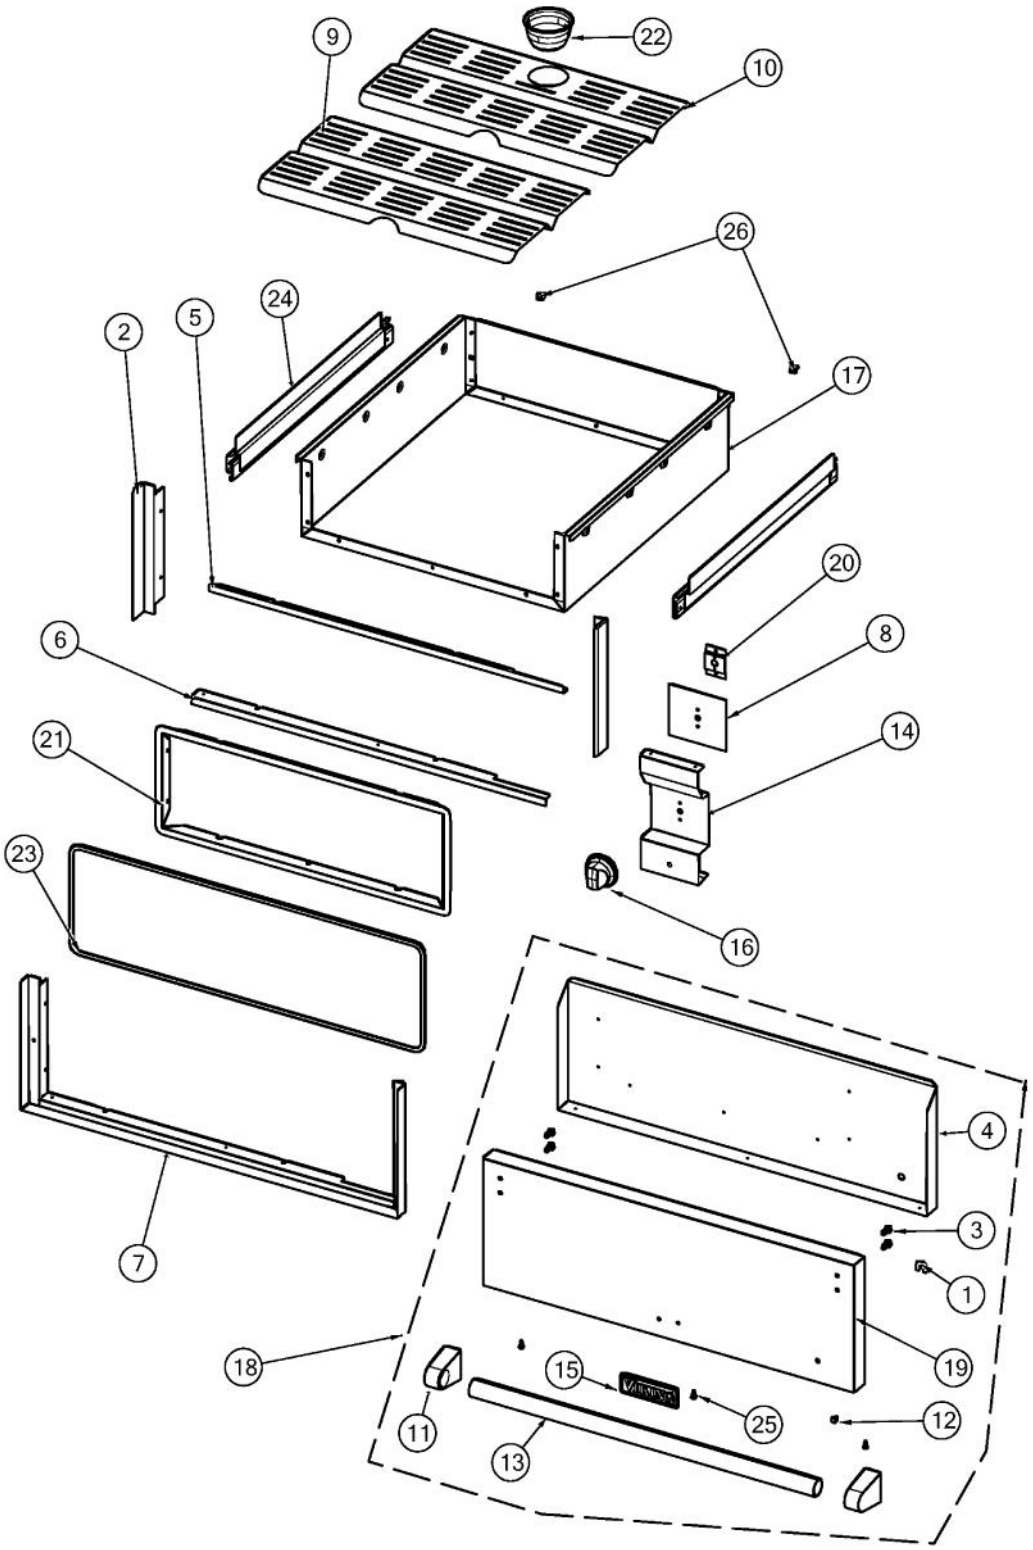

# VIKING RVEWD330 Owner's Manual

[Shop genuine replacement parts for VIKING RVEWD330](#)

[Find Your VIKING Grill Parts - Select From 210 Models](#)

----- Manual continues below -----

Ref #	Part Number	Qty.	Description
1	002437-000	1	30 WARMING DRAWER BOTTOM AL
2	003393-000	1	INSULATION PANEL VEWD
3	B2004147	4	ELEMENT BRACKET (VEWD)
4	004646-000	1	RH INNER WALL
5	005026-000	1	30 I/S TOP PANEL VEWD103
6	005027-000	1	LH INNER WALL VEWD
7	005489-000	1	30 OUTER TOP PANEL VEWD103
8	008996-000	2	LATCH BRKT (VEWD/DEWD)
9	015044-000	1	LH OUTER SIDE PANEL (DEWD102)
10	015045-000	1	RH OUTER SIDE PANEL (DEWD102)
11	024166-000	1	THERMOBULB BRACKET
12	A1002457	1	POWER CORD MOUNTING STRAP (VDSC)
13	A1004135	1	ACCESS PLATE (VEWD)
14	A2007075	1	30`` WARMING DRAWER BRKT
15	B20015280	1	BOTTOM INSIDE PANEL - 30 (VEWD)
16	B2004176	1	REAR INSIDE PANEL - 30 (VEWD)
17	PD030148	2	CLAMP CABLE ALUMINUM .500 DIA. (AL-8 CLAMP)
18	PD040005	2	SNAP BUSHING - 7/8
19	PD950013	2	LATCH PANEL ACCESS
20	A2002195	1	POWER CORD MOUNTING BRKT (VDSC)
21	B2004125	1	DRAWER STOP 27

Ref #	Part Number	Qty.	Description
1	017211-000	1	INDICATOR LIGHT XL SNAP IN CLEAR LIGHT
2	PB010167	1	THERMOSTAT
3	PE070147	1	TERMINAL BLOCK
4	PJ010009	1	ELEMENT - 30 (VEWD)
5	040211-000	1	HARNESS, JMPR, DEWD