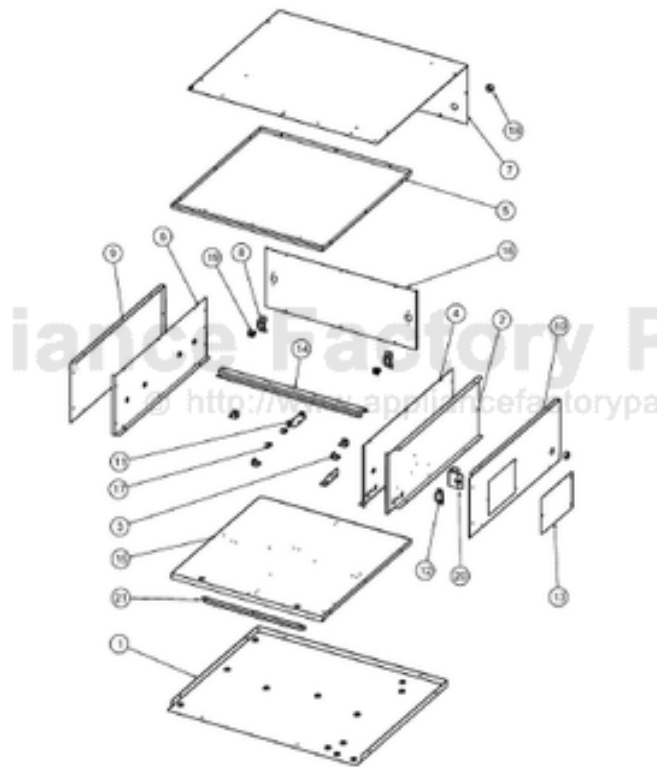

# VIKING RVEWD330 Owner's Manual

[Shop genuine replacement parts for VIKING RVEWD330](#)

[Find Your VIKING Grill Parts - Select From 210 Models](#)

----- Manual continues below -----

Ref #	Part Number	Qty.	Description
1	002437-000	1	30 WARMING DRAWER BOTTOM AL
2	003393-000	1	INSULATION PANEL VEWD
3	B2004147	4	ELEMENT BRACKET (VEWD)
4	004646-000	1	RH INNER WALL
5	005026-000	1	30 I/S TOP PANEL VEWD103
6	005027-000	1	LH INNER WALL VEWD
7	005489-000	1	30 OUTER TOP PANEL VEWD103
8	008996-000	2	LATCH BRKT (VEWD/DEWD)
9	015044-000	1	LH OUTER SIDE PANEL (DEWD102)
10	015045-000	1	RH OUTER SIDE PANEL (DEWD102)
11	024166-000	1	THERMOBULB BRACKET
12	A1002457	1	POWER CORD MOUNTING STRAP (VDSC)
13	A1004135	1	ACCESS PLATE (VEWD)
14	A2007075	1	30`` WARMING DRAWER BRKT
15	B20015280	1	BOTTOM INSIDE PANEL - 30 (VEWD)
16	B2004176	1	REAR INSIDE PANEL - 30 (VEWD)
17	PD030148	2	CLAMP CABLE ALUMINUM .500 DIA. (AL-8 CLAMP)
18	PD040005	2	SNAP BUSHING - 7/8
19	PD950013	2	LATCH PANEL ACCESS
20	A2002195	1	POWER CORD MOUNTING BRKT (VDSC)
21	B2004125	1	DRAWER STOP 27

Ref #	Part Number	Qty.	Description
1	017211-000	1	INDICATOR LIGHT XL SNAP IN CLEAR LIGHT
2	PB010167	1	THERMOSTAT
3	PE070147	1	TERMINAL BLOCK
4	PJ010009	1	ELEMENT - 30 (VEWD)
5	040211-000	1	HARNESS, JMPR, DEWD