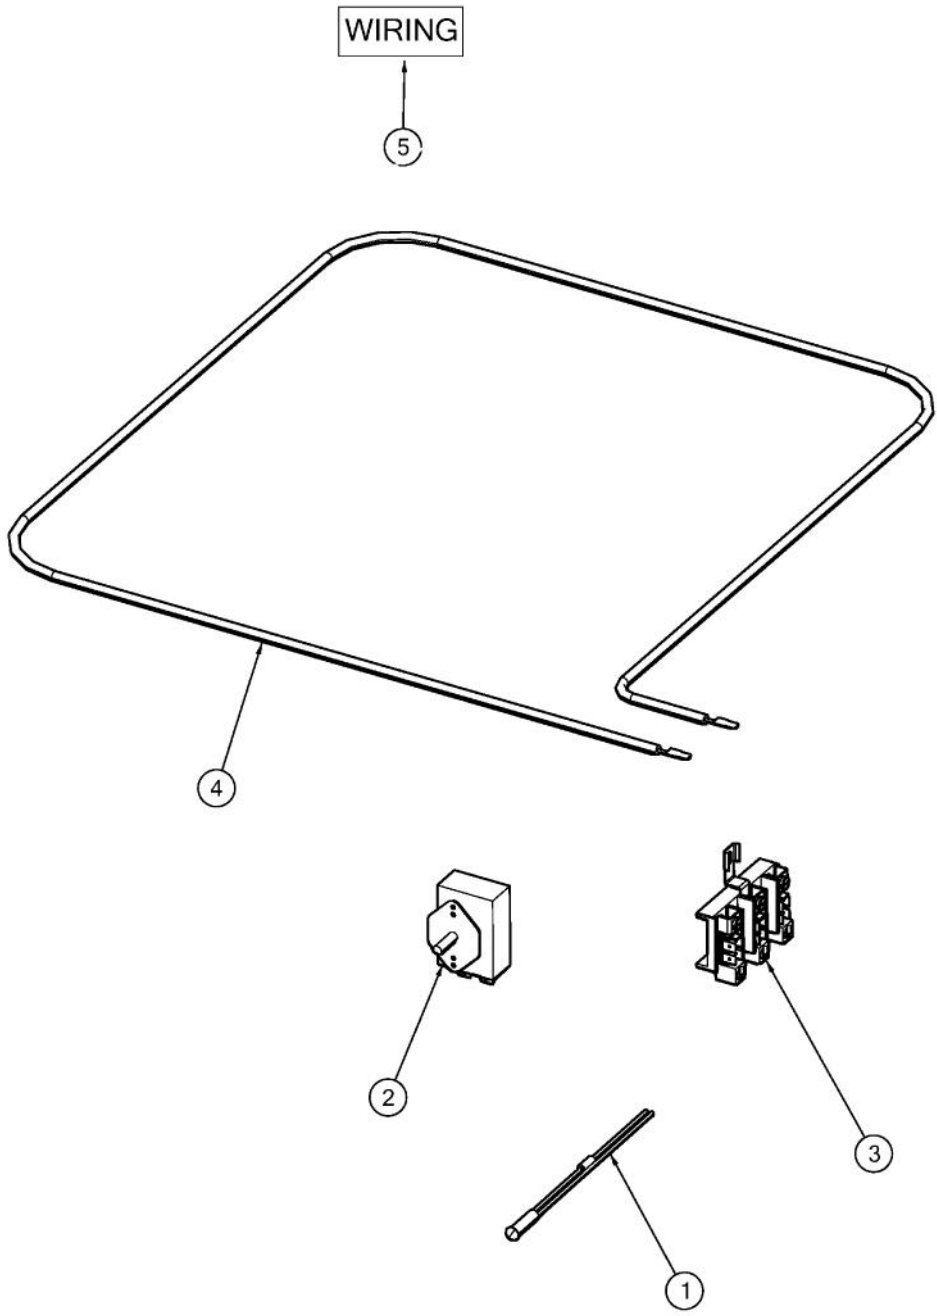

# VIKING RVEWD330 Owner's Manual

[Shop genuine replacement parts for VIKING RVEWD330](#)

[Find Your VIKING Grill Parts - Select From 210 Models](#)

----- Manual continues below -----

Ref #	Part Number	Qty.	Description
1	002437-000	1	30 WARMING DRAWER BOTTOM AL
2	003393-000	1	INSULATION PANEL VEWD
3	B2004147	4	ELEMENT BRACKET (VEWD)
4	004646-000	1	RH INNER WALL
5	005026-000	1	30 I/S TOP PANEL VEWD103
6	005027-000	1	LH INNER WALL VEWD
7	005489-000	1	30 OUTER TOP PANEL VEWD103
8	008996-000	2	LATCH BRKT (VEWD/DEWD)
9	015044-000	1	LH OUTER SIDE PANEL (DEWD102)
10	015045-000	1	RH OUTER SIDE PANEL (DEWD102)
11	024166-000	1	THERMOBULB BRACKET
12	A1002457	1	POWER CORD MOUNTING STRAP (VDSC)
13	A1004135	1	ACCESS PLATE (VEWD)
14	A2007075	1	30`` WARMING DRAWER BRKT
15	B20015280	1	BOTTOM INSIDE PANEL - 30 (VEWD)
16	B2004176	1	REAR INSIDE PANEL - 30 (VEWD)
17	PD030148	2	CLAMP CABLE ALUMINUM .500 DIA. (AL-8 CLAMP)
18	PD040005	2	SNAP BUSHING - 7/8
19	PD950013	2	LATCH PANEL ACCESS
20	A2002195	1	POWER CORD MOUNTING BRKT (VDSC)
21	B2004125	1	DRAWER STOP 27

Ref #	Part Number	Qty.	Description
1	017211-000	1	INDICATOR LIGHT XL SNAP IN CLEAR LIGHT
2	PB010167	1	THERMOSTAT
3	PE070147	1	TERMINAL BLOCK
4	PJ010009	1	ELEMENT - 30 (VEWD)
5	040211-000	1	HARNESS, JMPR, DEWD