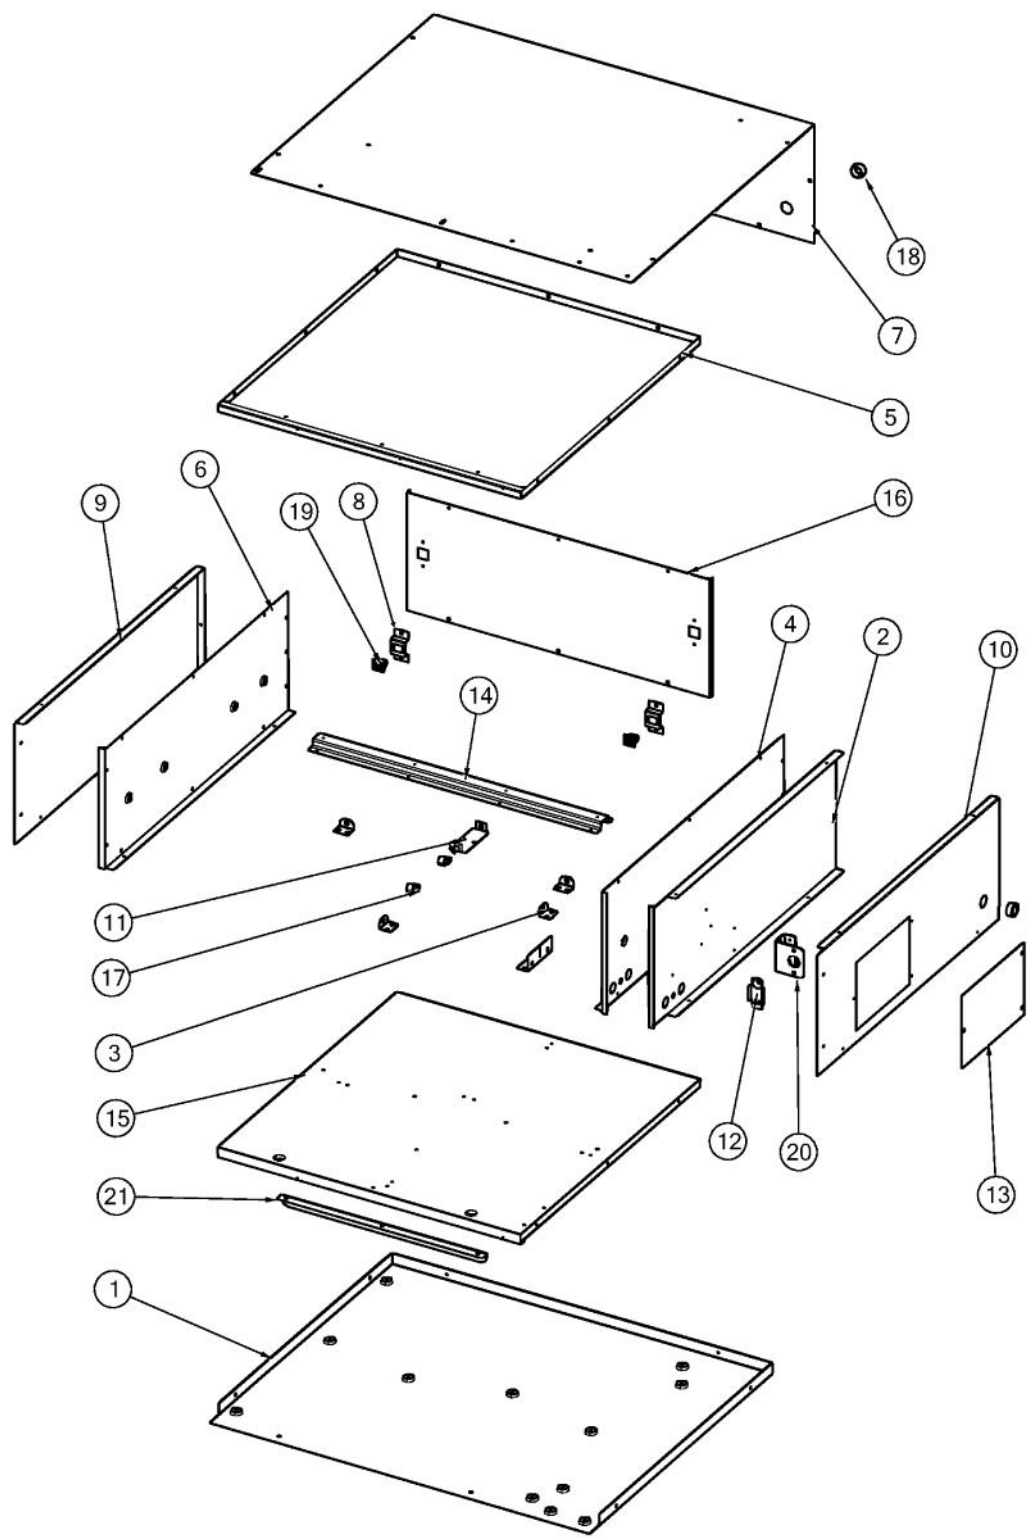

# VIKING RVEWD330 Owner's Manual

[Shop genuine replacement parts for VIKING RVEWD330](#)

[Find Your VIKING Grill Parts - Select From 210 Models](#)

----- Manual continues below -----

Ref #	Part Number	Qty.	Description
1	002437-000	1	30 WARMING DRAWER BOTTOM AL
2	003393-000	1	INSULATION PANEL VEWD
3	B2004147	4	ELEMENT BRACKET (VEWD)
4	004646-000	1	RH INNER WALL
5	005026-000	1	30 I/S TOP PANEL VEWD103
6	005027-000	1	LH INNER WALL VEWD
7	005489-000	1	30 OUTER TOP PANEL VEWD103
8	008996-000	2	LATCH BRKT (VEWD/DEWD)
9	015044-000	1	LH OUTER SIDE PANEL (DEWD102)
10	015045-000	1	RH OUTER SIDE PANEL (DEWD102)
11	024166-000	1	THERMOBULB BRACKET
12	A1002457	1	POWER CORD MOUNTING STRAP (VDSC)
13	A1004135	1	ACCESS PLATE (VEWD)
14	A2007075	1	30`` WARMING DRAWER BRKT
15	B20015280	1	BOTTOM INSIDE PANEL - 30 (VEWD)
16	B2004176	1	REAR INSIDE PANEL - 30 (VEWD)
17	PD030148	2	CLAMP CABLE ALUMINUM .500 DIA. (AL-8 CLAMP)
18	PD040005	2	SNAP BUSHING - 7/8
19	PD950013	2	LATCH PANEL ACCESS
20	A2002195	1	POWER CORD MOUNTING BRKT (VDSC)
21	B2004125	1	DRAWER STOP 27

Ref #	Part Number	Qty.	Description
1	017211-000	1	INDICATOR LIGHT XL SNAP IN CLEAR LIGHT
2	PB010167	1	THERMOSTAT
3	PE070147	1	TERMINAL BLOCK
4	PJ010009	1	ELEMENT - 30 (VEWD)
5	040211-000	1	HARNESS, JMPR, DEWD