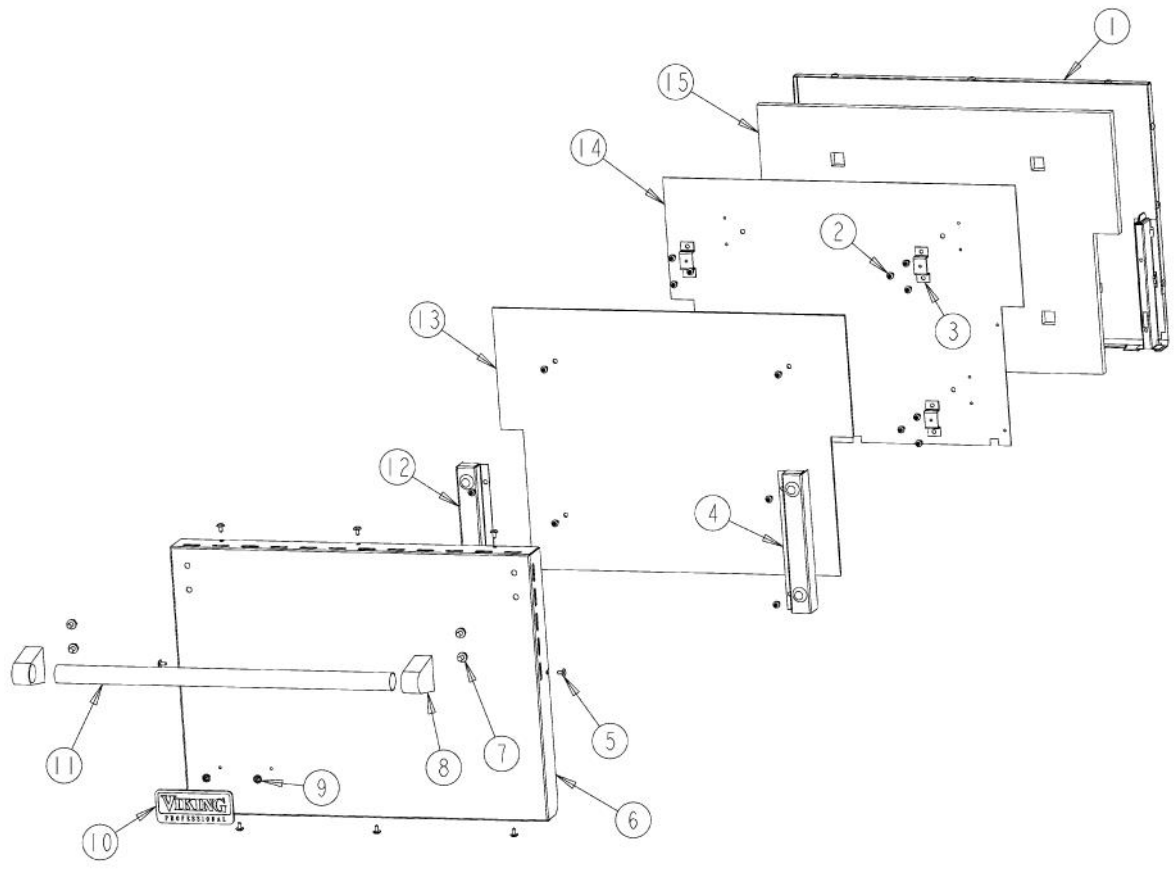

Ref #	Part Number	Qty.	Description
1	G91010815		DOOR LINER WELD ASSY
2	PD020055		NO.10 X 1/2 PAN PHIL. TEK. SS
3	B20010852		DOOR HEAT SINK BRACKET
4	A2002498		HINGE POCKET COVER RH
5	PD020032		SRW-8(A)X3/8PH.WFR HD 7/16DIAXNICL
6	B20012170		OUTSIDE DOOR PANEL
	C90012170FG		OUTSIDE DOOR PANEL XFGX
	C90012170GG		OUTSIDE DOOR PANEL XGGX
	C90012170VB		OUTSIDE DOOR PANEL XVBX
7	PD010019		BLT-1/4-20X3/8HEX WASHER SERATED
8	PE030001		BRACKET, DOOR, HANDLE
	PE030001PVD		END CAP DOOR HANDLE XBR
9	PD030006		CAPPED WASHER PAL NUT
10	PE010016		NAMEPLATE, LOGO, PRO
	PE010079		4.5 LOGO/VIKING PROF, BK/BR
11	PE030134		DOOR HANDLE
	PE030134PVD		DOOR HANDLE PVD
12	A2002499		HINGE POCKET COVER LH
13	J10010851		DOOR HEAT SINK
14	B10010817		DOOR INSULATION RET.
15	PB070145		SUPERWOOL 5 X 24 X 3`
No.	G32012171FG		DOOR ASSY VGSO260T XFGX
	G32012171FGBR		DOOR ASSY VGSO260T XFGBRX
	G32012171GG		DOOR ASSY VGSO260T XGGX
	G32012171GGBR		DOOR ASSY VGSO260T XGGBRX
	G32012171SS		DOOR ASSY VGSO260T XSSX
	G32012171SSBR		DOOR ASSY VGSO260T XSSBRX
	G32012171VB		DOOR ASSY VGSO260T XVBX
	G32012171VBBR		DOOR ASSY VGSO260T XVBBRX