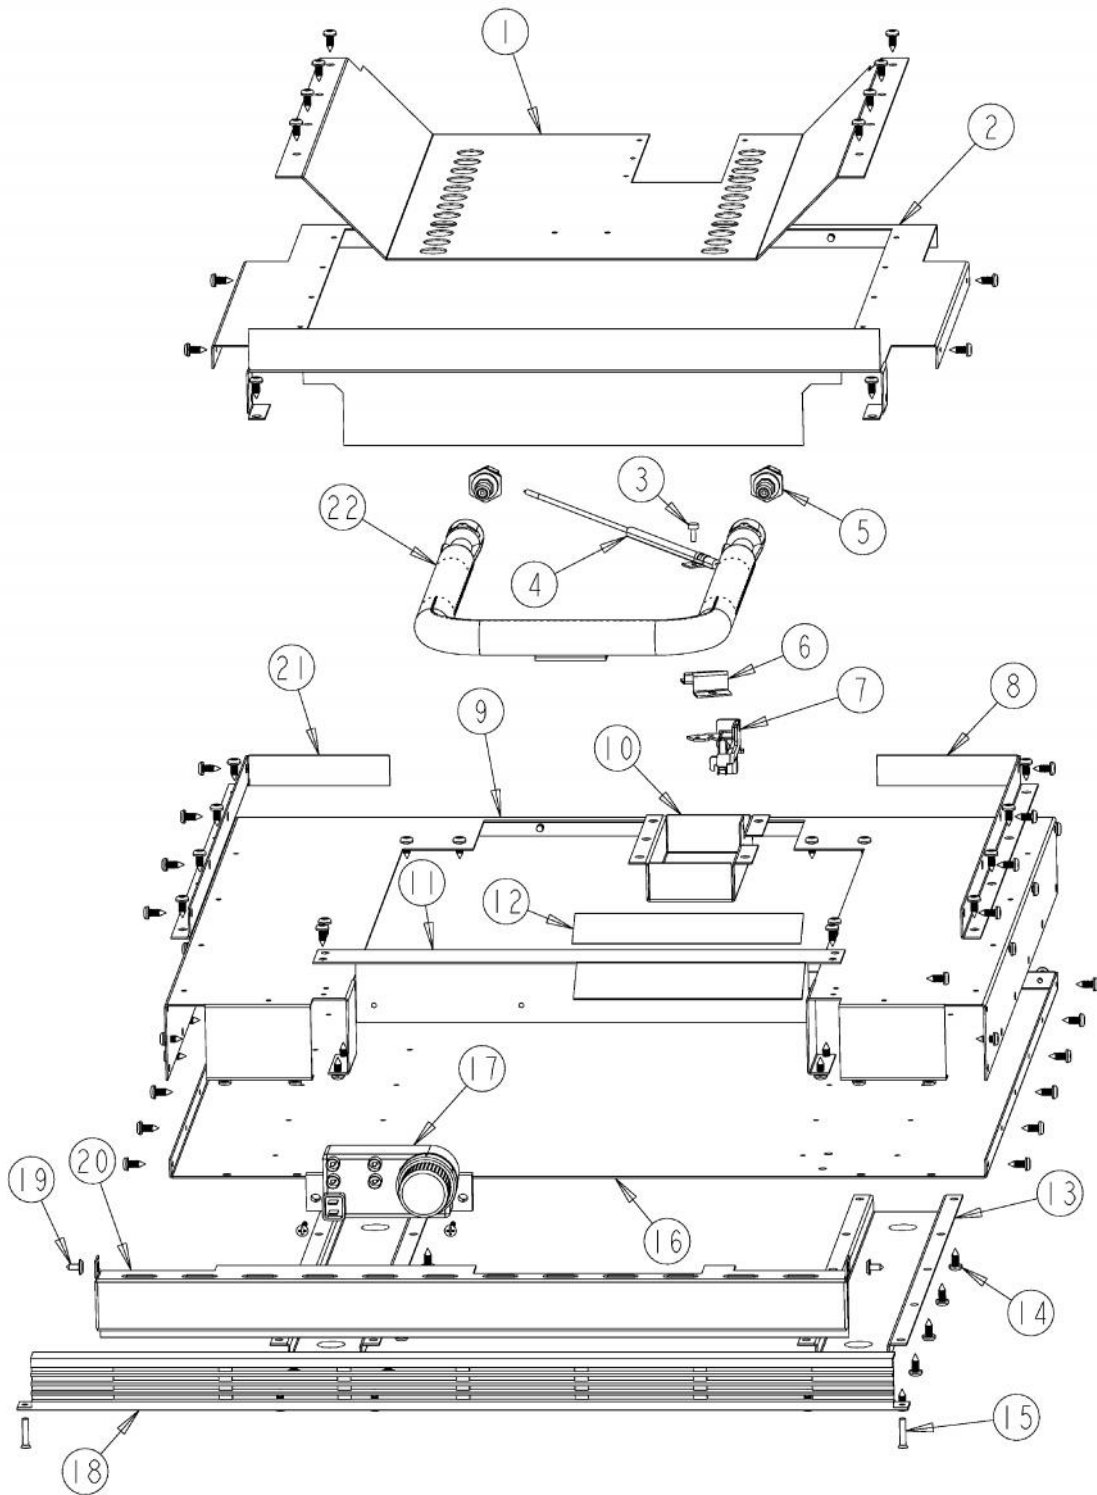

----- Manual continues below -----

Ref #	Part Number	Qty.	Description
1	PD020055		NO.10 X 1/2 PAN PHIL. TEK. SS
2	PA010012		ROPER PLUG
3	PB010265		THERMOSTAT
4	PA050099		MANIFOLD
5	PD020173		MANIFOLD BOLT
6	PD010012		VALVE BOLT 1/4-20 UNC-2B 5/16 M.S.
7	PE040226		TOP EXTRUSION
8	PD020032		SRW-8(A)X3/8PH.WFR HD 7/16DIAXNICL
9	PB010208		BEZEL, CHROME PLATE
	PB010209		BEZEL BRASS
10	PD020067		NO.6 X 3/8 PAN PHIL. TEK SS
11	PA010155		THERMOSTAT KNOB
12	PB010163		OVEN LIGHT SWITCH KNOB BK
13	B92014987		CONTROL PANEL
14	PD020043		NO.6-32 X .750 PH. CTRSK T(F)-VGSO166
15	J10012914		HEAT SINK
16	PE050063		SPARKER SWITCH
17	B20014987		MANIFOLD SUPPORT
18	A2002265		MOUNTING BRKT PIPE (VGSO166)

Ref #	Part Number	Qty.	Description
1	PD020055		NO.10 X 1/2 PAN PHIL. TEK. SS
2	B20010869		TIE-IN BRACKET
3	B20010823		TOP INSULATION RETAINER
4	B20010850		OVEN SIDE BRACE
5	E91010807		OVEN TOP
6	PB070263		SUPERWOOL 1/2 X 19 X 3'
7	PB020189		5/8 FLEX TUBE
8	PB040231		90 DEGREE BULKHEAD ELBOW W / LOCKNUT
9	PA070006		PRESSURE REGULATOR - NATURAL
	PA070005		PRESSURE REG.(LP) RV47L-77-10.0
10	B30010841		VENT TOP
11	B20010842		VENT BOTTOM

Ref #	Part Number	Qty.	Description
1	PB060022		OVEN RACK SUPT (VGSO166)
2	E91010808		OVEN BACK
3	PB060080		OVEN RACK VGIC 24 INCH
4	A2000803		OVEN BTM SUPT - 36 B-IN
5	B20010824		REAR SUPPORT
6	PD020055		NO.10 X 1/2 PAN PHIL. TEK. SS
7	E91010820		SIDE LINER EXTENSION
8	E91010805		OVEN SIDE - RH
9	G9107670		OVEN BOTTOM ASSY,. VGIC245
10	PC020008		HINGE ASSY (RED)
11	B20010849		BOTTOM PAN HEAT SHIELD
12	PD020056		NO.10-24 X 1/2 PH.TR. M.S. SS
13	PB070193		DOOR GASKET
14	E91010806		OVEN SIDE LH