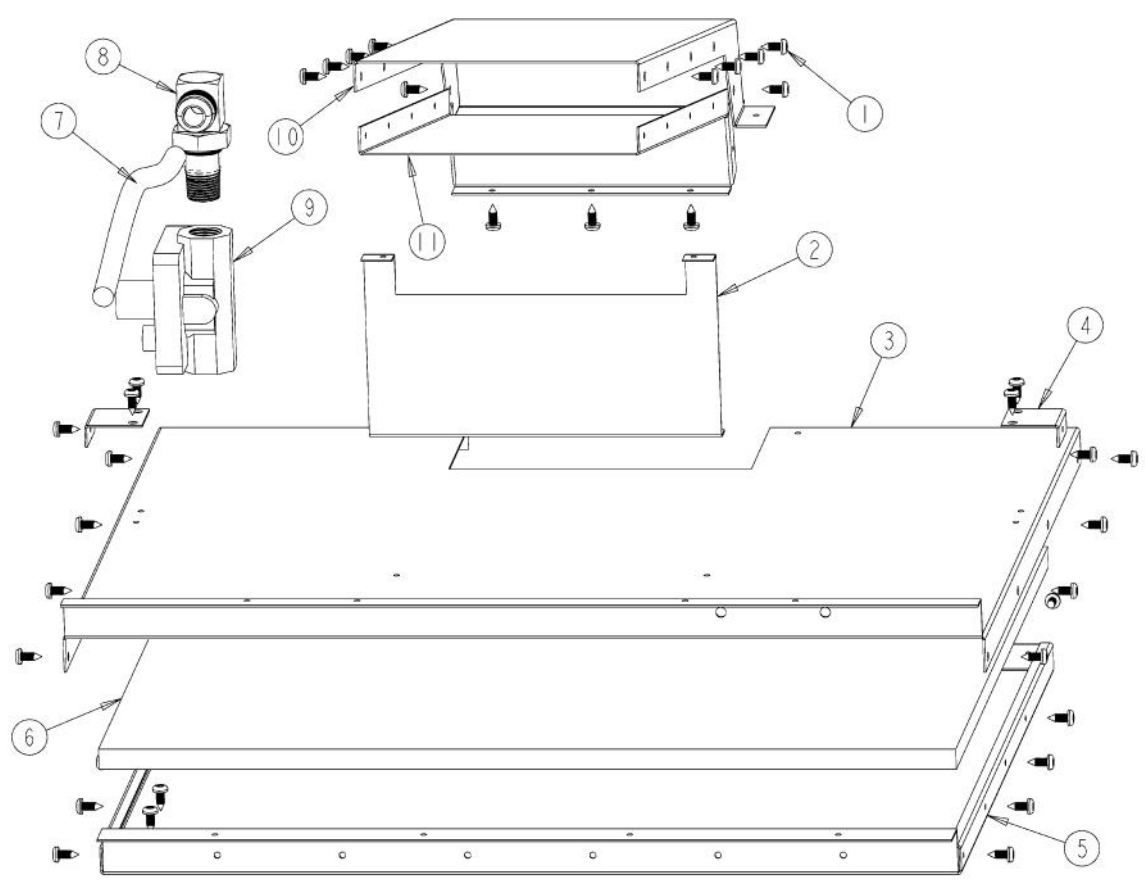

----- Manual continues below -----

Ref #	Part Number	Qty.	Description
1	PD020055		NO.10 X 1/2 PAN PHIL. TEK. SS
2	PA010012		ROPER PLUG
3	PB010265		THERMOSTAT
4	PA050099		MANIFOLD
5	PD020173		MANIFOLD BOLT
6	PD010012		VALVE BOLT 1/4-20 UNC-2B 5/16 M.S.
7	PE040226		TOP EXTRUSION
8	PD020032		SRW-8(A)X3/8PH.WFR HD 7/16DIAXNICL
9	PB010208		BEZEL, CHROME PLATE
	PB010209		BEZEL BRASS
10	PD020067		NO.6 X 3/8 PAN PHIL. TEK SS
11	PA010155		THERMOSTAT KNOB
12	PB010163		OVEN LIGHT SWITCH KNOB BK
13	B92014987		CONTROL PANEL
14	PD020043		NO.6-32 X .750 PH. CTRSK T(F)-VGSO166
15	J10012914		HEAT SINK
16	PE050063		SPARKER SWITCH
17	B20014987		MANIFOLD SUPPORT
18	A2002265		MOUNTING BRKT PIPE (VGSO166)

Ref #	Part Number	Qty.	Description
1	PD020055		NO.10 X 1/2 PAN PHIL. TEK. SS
2	B20010869		TIE-IN BRACKET
3	B20010823		TOP INSULATION RETAINER
4	B20010850		OVEN SIDE BRACE
5	E91010807		OVEN TOP
6	PB070263		SUPERWOOL 1/2 X 19 X 3'
7	PB020189		5/8 FLEX TUBE
8	PB040231		90 DEGREE BULKHEAD ELBOW W / LOCKNUT
9	PA070006		PRESSURE REGULATOR - NATURAL
	PA070005		PRESSURE REG.(LP) RV47L-77-10.0
10	B30010841		VENT TOP
11	B20010842		VENT BOTTOM