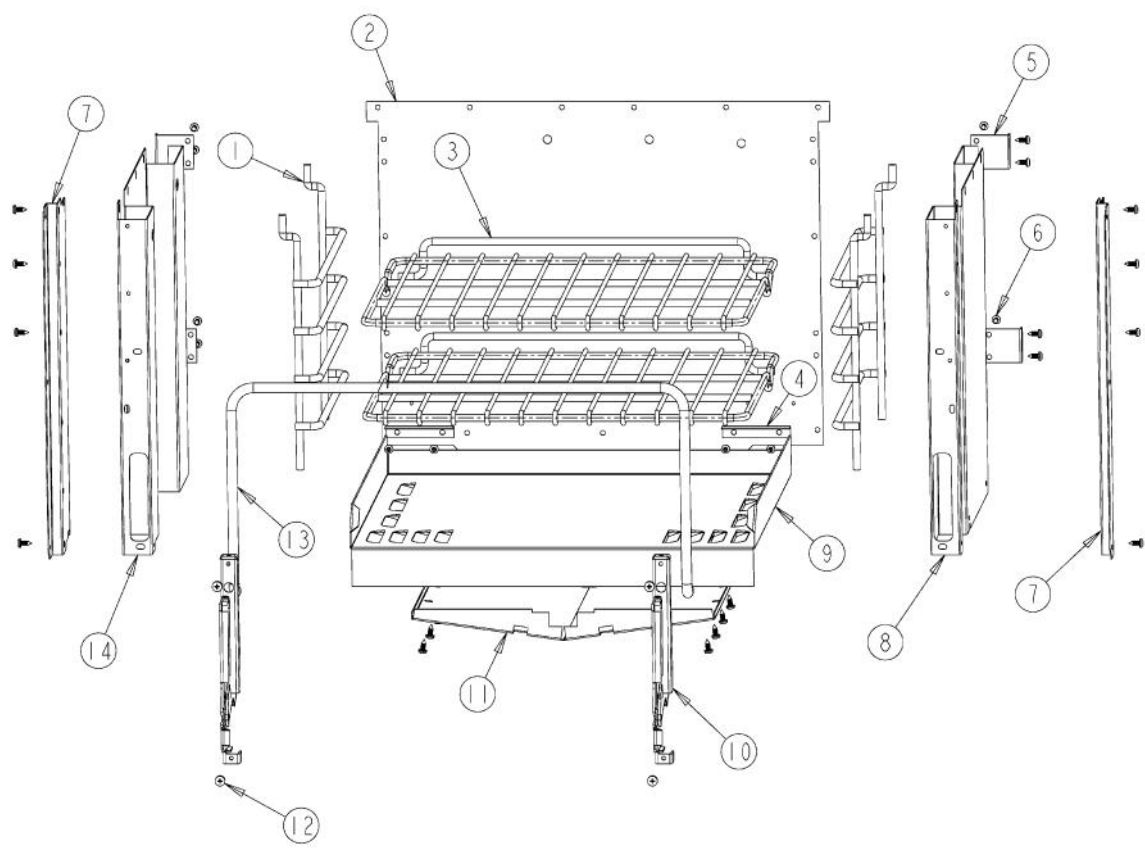

----- Manual continues below -----

Ref #	Part Number	Qty.	Description
1	PD020055		NO.10 X 1/2 PAN PHIL. TEK. SS
2	PA010012		ROPER PLUG
3	PB010265		THERMOSTAT
4	PA050099		MANIFOLD
5	PD020173		MANIFOLD BOLT
6	PD010012		VALVE BOLT 1/4-20 UNC-2B 5/16 M.S.
7	PE040226		TOP EXTRUSION
8	PD020032		SRW-8(A)X3/8PH.WFR HD 7/16DIAXNICL
9	PB010208		BEZEL, CHROME PLATE
	PB010209		BEZEL BRASS
10	PD020067		NO.6 X 3/8 PAN PHIL. TEK SS
11	PA010155		THERMOSTAT KNOB
12	PB010163		OVEN LIGHT SWITCH KNOB BK
13	B92014987		CONTROL PANEL
14	PD020043		NO.6-32 X .750 PH. CTRSK T(F)-VGSO166
15	J10012914		HEAT SINK
16	PE050063		SPARKER SWITCH
17	B20014987		MANIFOLD SUPPORT
18	A2002265		MOUNTING BRKT PIPE (VGSO166)

Ref #	Part Number	Qty.	Description
1	PD020055		NO.10 X 1/2 PAN PHIL. TEK. SS
2	B20010869		TIE-IN BRACKET
3	B20010823		TOP INSULATION RETAINER
4	B20010850		OVEN SIDE BRACE
5	E91010807		OVEN TOP
6	PB070263		SUPERWOOL 1/2 X 19 X 3'
7	PB020189		5/8 FLEX TUBE
8	PB040231		90 DEGREE BULKHEAD ELBOW W / LOCKNUT
9	PA070006		PRESSURE REGULATOR - NATURAL
	PA070005		PRESSURE REG.(LP) RV47L-77-10.0
10	B30010841		VENT TOP
11	B20010842		VENT BOTTOM

Ref #	Part Number	Qty.	Description
1	B20010803		OVEN BOTTOM
2	B20010809		BOTTOM AIR PLATE
3	PD020067		NO.6 X 3/8 PAN PHIL. TEK SS
4	PB040241		IGNITOR
5	PB040244		BULK HEAD ORIFICE FITTING
No.	PB040083		ORIFICE HOOD-NO.61 9701B1661 LP UNITS ONLY
No.	PB040063		ORIFICE HOOD-NO.52 9701B1652
6	B20010812		PILOT BRACKET
7	PA020044		PILOT ASSY
8	B20010829		LOWER CART SIDE - RH
9	B20010843		BOTTOM AIR PLATE
10	B20014411		PILOT BRACKET
11	B20012169		SPARK MODULE BRACKET
12	PE020106		RATING LABEL
13	B2002902		RUNNER
14	PD020055		NO.10 X 1/2 PAN PHIL. TEK. SS
15	PD020043		NO.6-32 X .750 PH. CTRSK T(F)-VGSO166
16	B20010844		OVEN BOTTOM
17	PA020036		SPARK MODULE
18	PE040227		BOTTOM EXTRUSION
19	PD020032		SRW-8(A)X3/8PH.WFR HD 7/16DIAXNICL
20	B20010855		BOTTOM SPACER
21	B20010827		OVEN MOUNTING BRACKET
22	PB050076		8 DUEL INJECTION BURNER