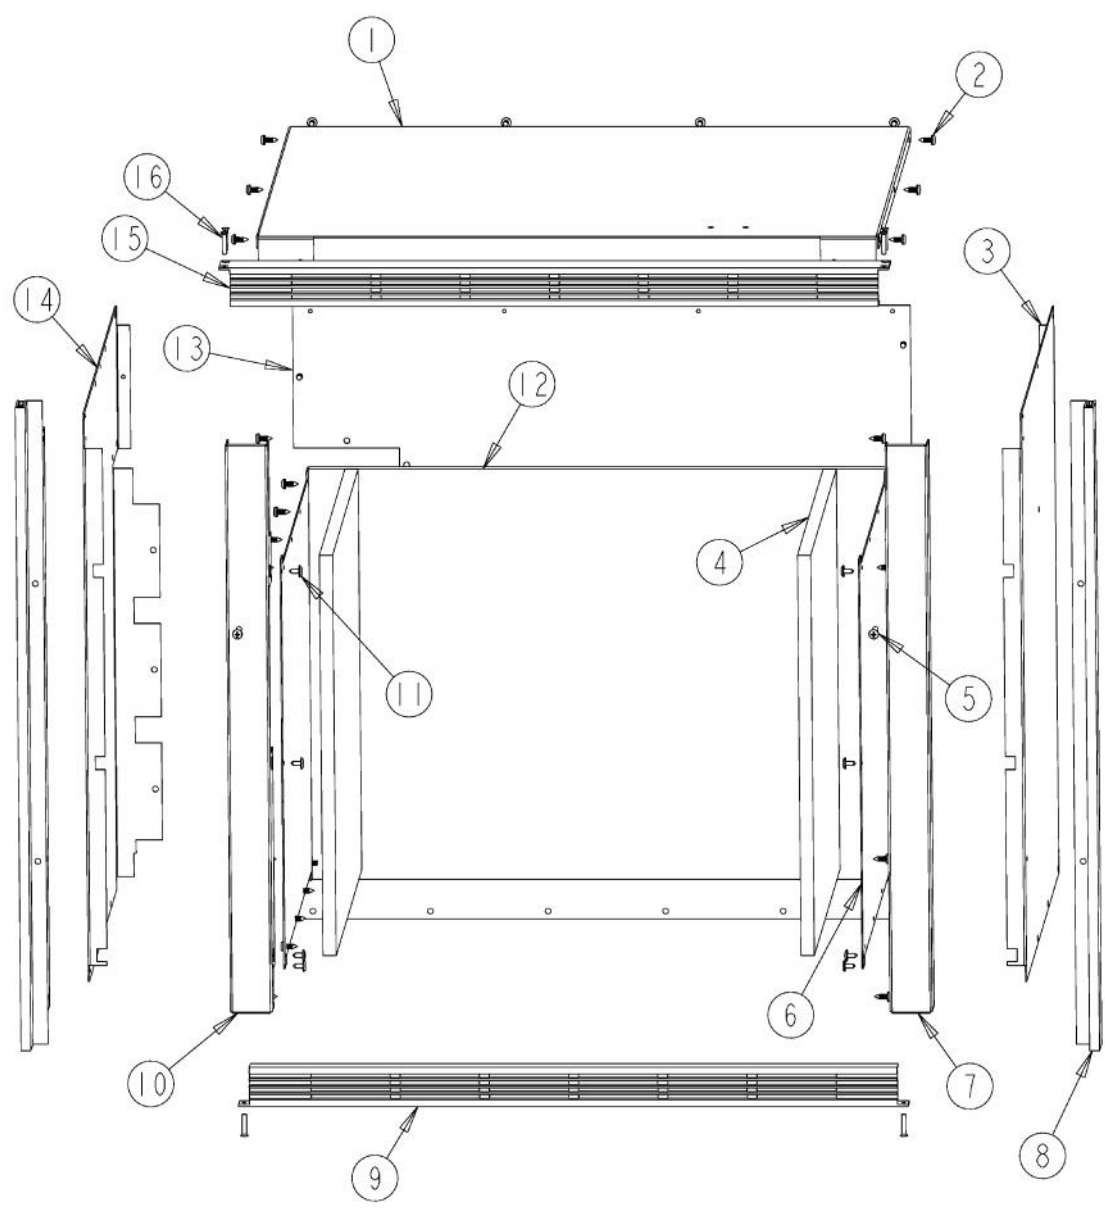

Ref #	Part Number	Qty.	Description
1	B20010847		OVEN TOP
2	PD020055		NO.10 X 1/2 PAN PHIL. TEK. SS
3	B20010845		OVEN SIDE
4	PB070263		SUPERWOOL 1/2 X 19 X 3'
5	PD020064		SCREW-10 X 1 1/4 PAN PHIL SMS BLACK
6	B20010821		SIDE INSULATION RETAINER
7	B20010853		SIDE SPACER RH
8	PE040225		SIDE EXTRUSION
9	PE040227		BOTTOM EXTRUSION
10	B20010854		SIDE SPACER LH
11	PD020032		SRW-8(A)X3/8PH.WFR HD 7/16DIAXNICL
12	PB070263		SUPERWOOL 1/2 X 19 X 3'
13	B10010848		OVEN BACK
14	B20012167		OVEN SIDE
15	PE040226		TOP EXTRUSION
16	PD020043		NO.6-32 X .750 PH. CTRSK T(F)-VGSO166