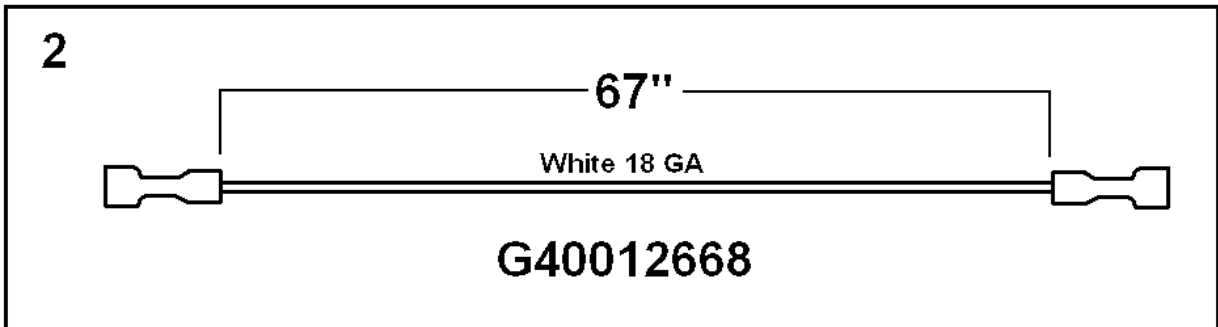

Ref #	Part Number	Qty.	Description
1	G4001656		SPARK MODULE GROUND WIRE
2	G40012668		WHITE WIRE ASSY (67)
3	G40012669		IGNITOR WIRE (30)
4	G40012670		WHITE WIRE ASSY (36)