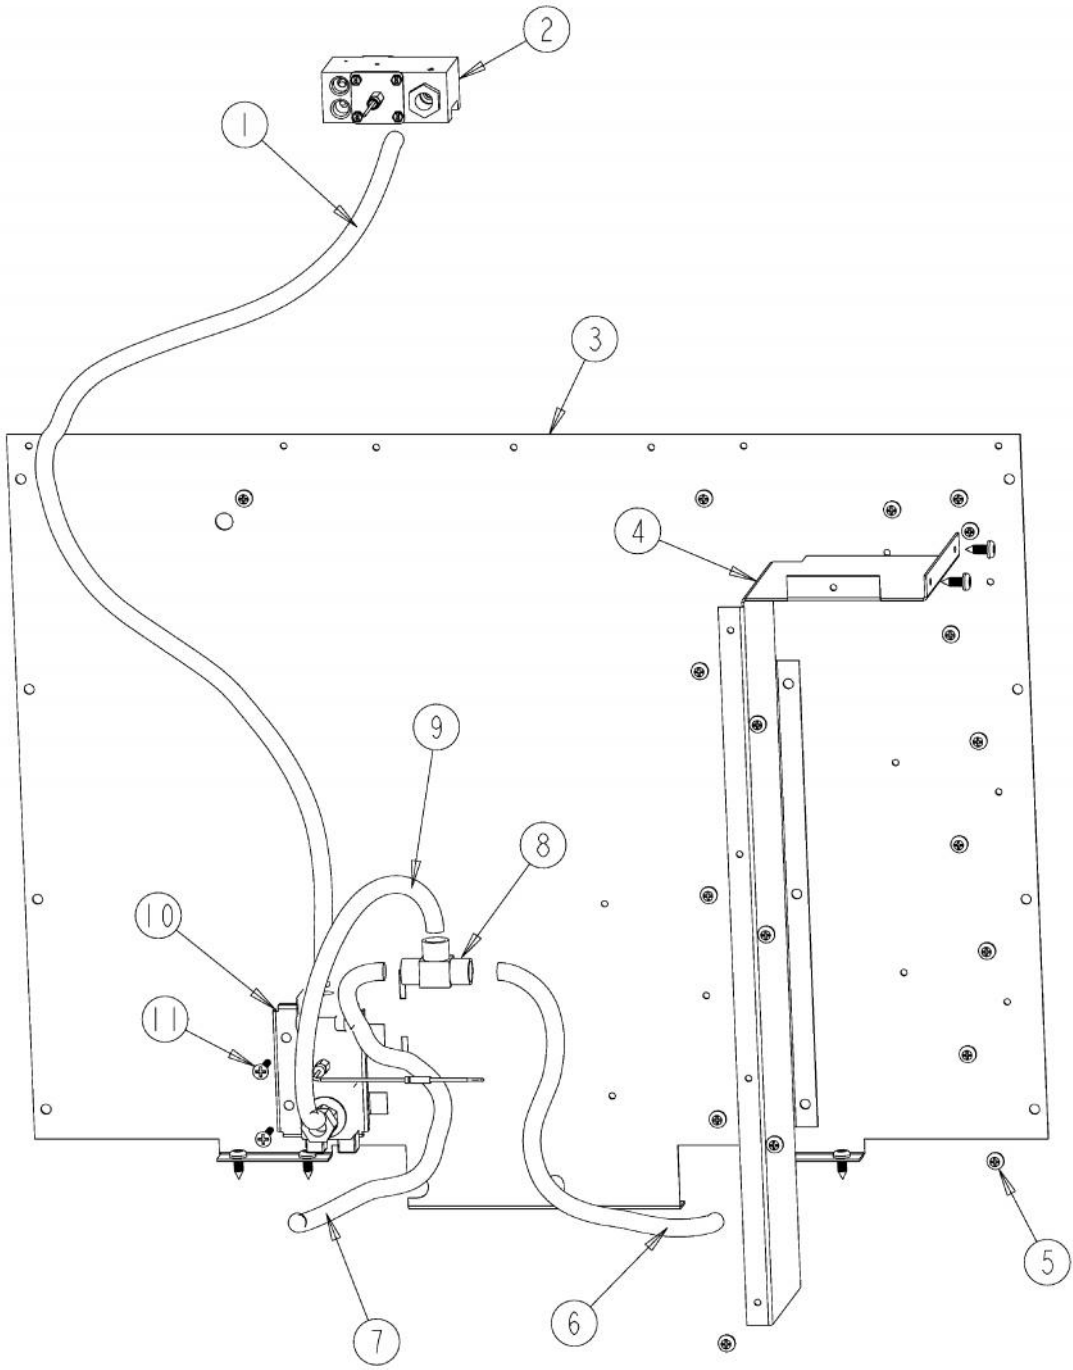

Ref #	Part Number	Qty.	Description
1	PB020135		FLEX TUBING 34
2	PB010265		THERMOSTAT
3	B20010822		BACK INSULATION RETAINER
4	B20012168		BACK BRACKET
5	PD020055		NO.10 X 1/2 PAN PHIL. TEK. SS
6	PB020190		10 FLEX TUBE
7	PB020190		10 FLEX TUBE
8	PB040045		3/8 UNION TEE (VGSO166)
9	PB020190		10 FLEX TUBE
10	PB010266		SAFETY VALVE
11	PD020057		NO.10 X 1 FLAT HD. TEK. SS