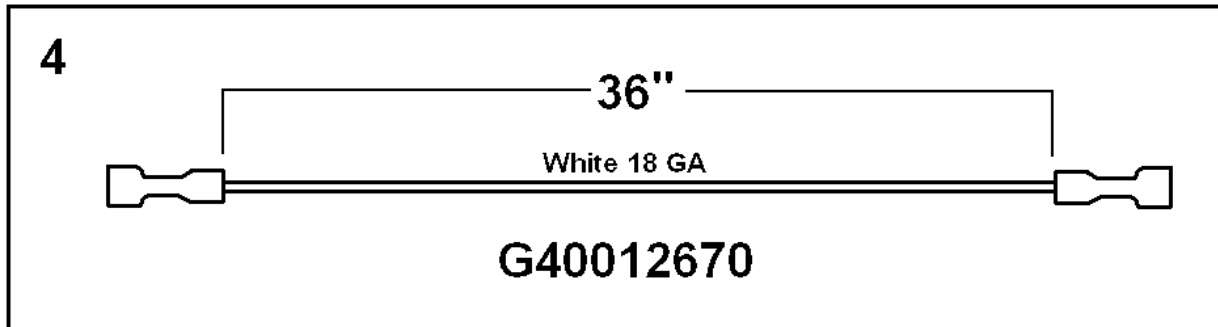

Ref #	Part Number	Qty.	Description
1	G4001656		SPARK MODULE GROUND WIRE
2	G40012668		WHITE WIRE ASSY (67)
3	G40012669		IGNITOR WIRE (30)
4	G40012670		WHITE WIRE ASSY (36)