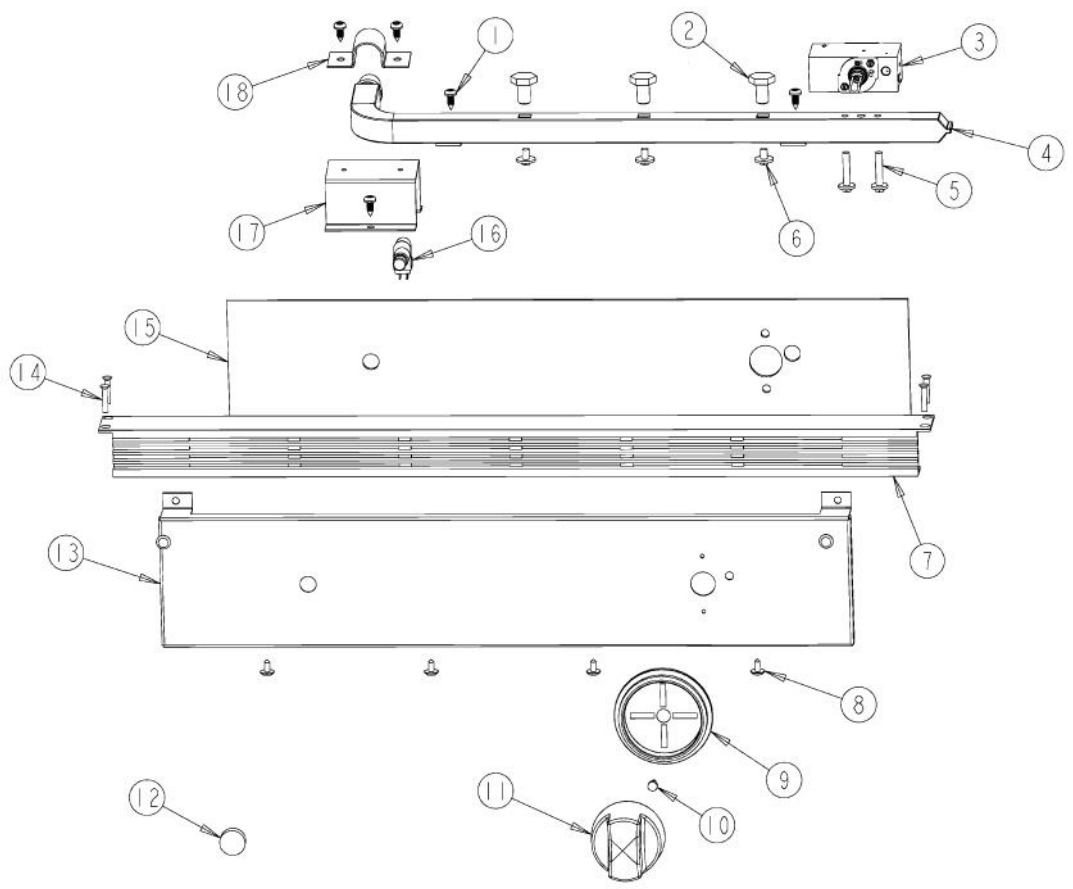

----- Manual continues below -----

Ref #	Part Number	Qty.	Description
1	PD020055		NO.10 X 1/2 PAN PHIL. TEK. SS
2	PA010012		ROPER PLUG
3	PB010265		THERMOSTAT
4	PA050099		MANIFOLD
5	PD020173		MANIFOLD BOLT
6	PD010012		VALVE BOLT 1/4-20 UNC-2B 5/16 M.S.
7	PE040226		TOP EXTRUSION
8	PD020032		SRW-8(A)X3/8PH.WFR HD 7/16DIAXNICL
9	PB010208		BEZEL, CHROME PLATE
	PB010209		BEZEL BRASS
10	PD020067		NO.6 X 3/8 PAN PHIL. TEK SS
11	PA010155		THERMOSTAT KNOB
12	PB010163		OVEN LIGHT SWITCH KNOB BK
13	B92014987		CONTROL PANEL
14	PD020043		NO.6-32 X .750 PH. CTRSK T(F)-VGSO166
15	J10012914		HEAT SINK
16	PE050063		SPARKER SWITCH
17	B20014987		MANIFOLD SUPPORT
18	A2002265		MOUNTING BRKT PIPE (VGSO166)

Ref #	Part Number	Qty.	Description
1	PD020055		NO.10 X 1/2 PAN PHIL. TEK. SS
2	B20010869		TIE-IN BRACKET
3	B20010823		TOP INSULATION RETAINER
4	B20010850		OVEN SIDE BRACE
5	E91010807		OVEN TOP
6	PB070263		SUPERWOOL 1/2 X 19 X 3'
7	PB020189		5/8 FLEX TUBE
8	PB040231		90 DEGREE BULKHEAD ELBOW W / LOCKNUT
9	PA070006		PRESSURE REGULATOR - NATURAL
	PA070005		PRESSURE REG.(LP) RV47L-77-10.0
10	B30010841		VENT TOP
11	B20010842		VENT BOTTOM

Ref #	Part Number	Qty.	Description
1	B20010803		OVEN BOTTOM
2	B20010809		BOTTOM AIR PLATE
3	PD020067		NO.6 X 3/8 PAN PHIL. TEK SS
4	PB040241		IGNITOR
5	PB040244		BULK HEAD ORIFICE FITTING
No.	PB040083		ORIFICE HOOD-NO.61 9701B1661 LP UNITS ONLY
No.	PB040063		ORIFICE HOOD-NO.52 9701B1652
6	B20010812		PILOT BRACKET
7	PA020044		PILOT ASSY
8	B20010829		LOWER CART SIDE - RH
9	B20010843		BOTTOM AIR PLATE
10	B20014411		PILOT BRACKET
11	B20012169		SPARK MODULE BRACKET
12	PE020106		RATING LABEL
13	B2002902		RUNNER
14	PD020055		NO.10 X 1/2 PAN PHIL. TEK. SS
15	PD020043		NO.6-32 X .750 PH. CTRSK T(F)-VGSO166
16	B20010844		OVEN BOTTOM
17	PA020036		SPARK MODULE
18	PE040227		BOTTOM EXTRUSION
19	PD020032		SRW-8(A)X3/8PH.WFR HD 7/16DIAXNICL
20	B20010855		BOTTOM SPACER
21	B20010827		OVEN MOUNTING BRACKET
22	PB050076		8 DUEL INJECTION BURNER