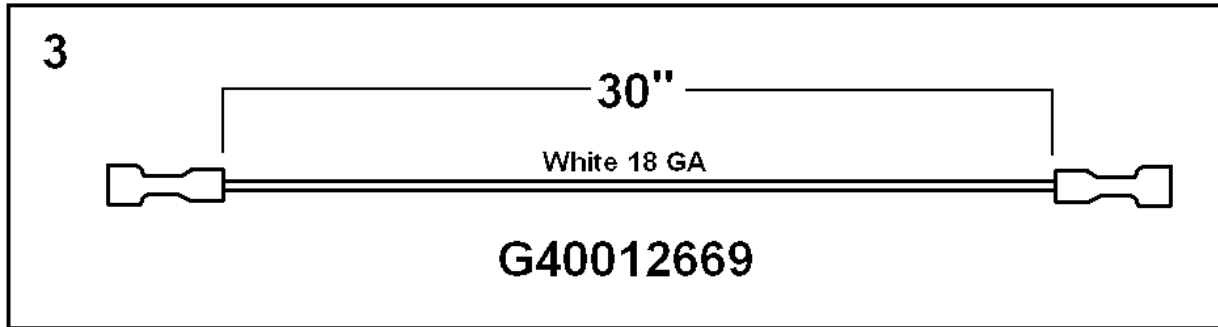

Ref #	Part Number	Qty.	Description
1	G4001656		SPARK MODULE GROUND WIRE
2	G40012668		WHITE WIRE ASSY (67)
3	G40012669		IGNITOR WIRE (30)
4	G40012670		WHITE WIRE ASSY (36)