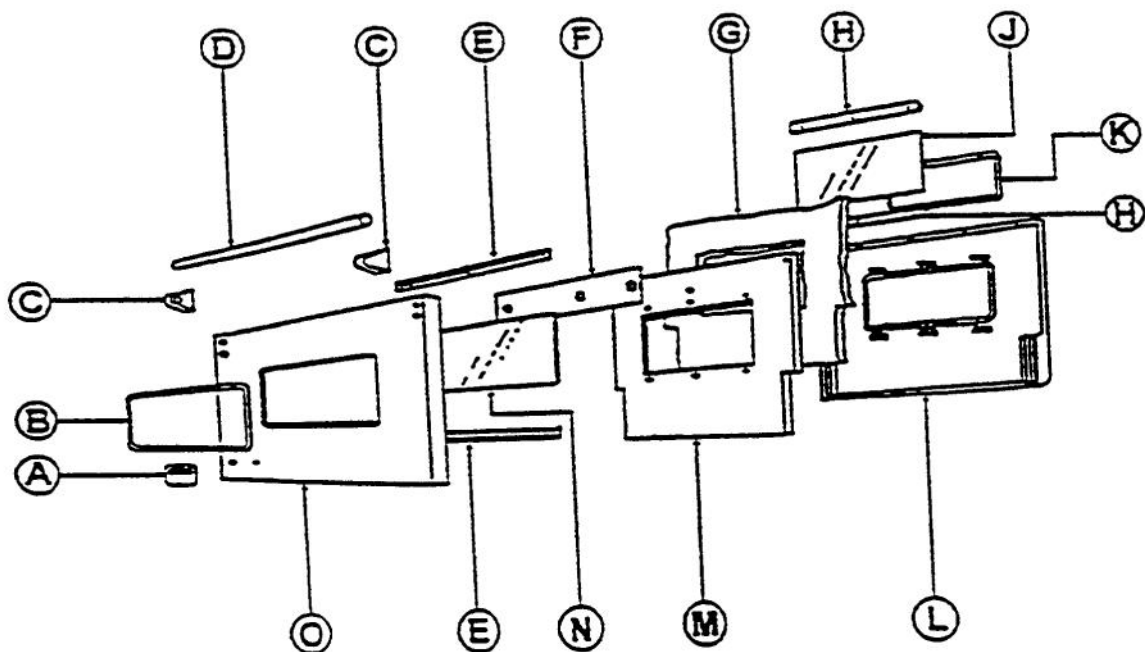

Ref #	Part Number	Qty.	Description
1	PE050009		OVEN LIGHT SOCKET - 36 BUILT-IN
2	PB040040		ORIFICE-IR BURNER (VGSC)
	PB040027		IR BUR.SPUD ORF. - NO.56 LP
3	PB020060		TUBING - BROIL-SAFETY VALVE(VGIS36)
NI	PD030018		PALNUT - 3/4-16
4	G3001876		IR BURNER ASSY (VGSC/RC) N/S
5	B2001448		IR BROIL SUPT (FRONT)
	B2002261		FRONT I/R BROILER SUPPORT BRACKET
6	PB040001		IGNITOR - (ALL RANGES)
7	PB020043		BAKE SFTY VLVE/RH BAKE TUBING-365
8	PB020042		BAKE SFTY VLVE/LH BAKE TUBING-365
9	PB050012		OVEN BURNER REPL PB050009
10	PB040001		IGNITOR - (ALL RANGES)
11	PB010084		DUAL THERMAL BI-MTL GAS CTRL VALVE
12	PB040034		ORIFICE HOOD-NO.50 (NAT)
	PB040036		ORIFICE HOOD-NO.57 (LP)
13	PB050011		BROIL BURNER (VGSS)
14	PB040001		IGNITOR - (ALL RANGES)
15	PB040034		ORIFICE HOOD-NO.50 (NAT)
			(NAT.) NO. 50
	PB040036		ORIFICE HOOD-NO.57 (LP)
			(L.P.) NO. 57
NI	E9101452		FLAME SPREADER 30 (VGSS)
NI	PB020048		TUBING I/R BROILER
NI	PB020050		SHUTOFF-SINGLE/DUAL VALVE (SS48/36)