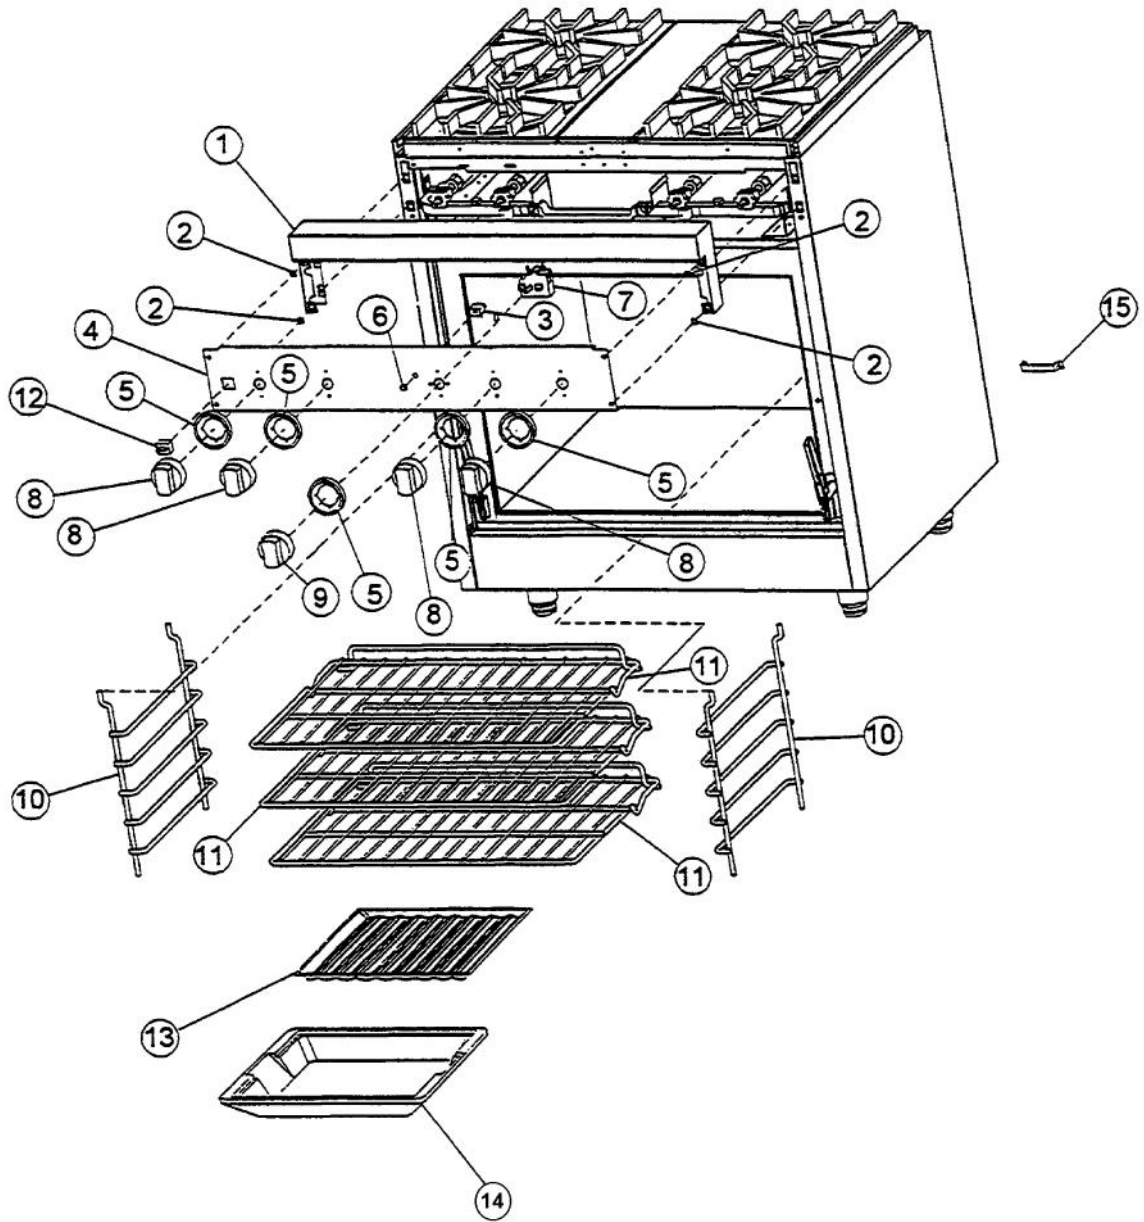

Ref #	Part Number	Qty.	Description
1	G3001585		36 LANDING LEDGE
2	PD030050		10-24 CAGE NUT SS
3	PE050024		OVEN IND. LIGHT (LIGHT HOUSING)
4	B9202024		CTRL PAN (VGSS360-6B)
	B9202025		CTRL PAN (VGSS360-4G)
	B9202026		CTRL PAN (VGSS360-4Q)
5	PB010208		BEZEL, CHROME PLATE
	PB010209		BEZEL BRASS
6	PE050023		OVEN IND. LIGHT (LENS & BEZEL)
	PE050015		OVEN INDICATOR LIGHT (NO WIRE)
	PE050006		INDICATOR LIGHT - W/ WIRE
7	PB010036		THERMOSTAT BAKE/BROIL
8	PA010037		TOP BURNER KNOB XBKX (VGSS) (N/STYL (BEFORE SERIAL NO. R1107971448)
	PA010038		TOP BURNER KNOB XWHX (VGSS) (N/STYL (BEFORE SERIAL NO. R1107971448)
	PA010034		TOP BURNER KNOB-XBKX (NEW STYLE) (BEFORE 08/09/02) IF ORIGINAL VALVE HAS NEVER BEEN R...
	PA010035		BURNER KNOB-WH NS REPL PA010028 (BEFORE 08/09/02) IF ORIGINAL VALVE HAS NEVER BEEN R...
	PB010206		VGSC,VGRC,VGRT TOP BURNER KNOB(BK) (AFTER 08/09/02 - OR IF ORIGINAL VALVE HAS BEEN REPLA...
	PB010207		VGSC,VGRC,VGRT TOP BURNER KNOB(WH) (AFTER 08/09/02 - OR IF ORIGINAL VALVE HAS BEEN REPLA...
9	PB010099		T/STAT B/B KNOB BK REPL PB010039BKX (AFTER 1/95)
	PB010100		THERMOSTAT BAKE/BROIL KNOB XWHX N/S (AFTER 1/95)
	PB010091		T/STAT BK/BRL KNBXBKXREP PB010016 (BEFORE 1/95)
	PB010092		T/STAT BAK/BROL KNBXWHX-SC/RC-(VLOX (BEFORE 1/95)
10	PB060030		RACK SUPT REPL PB060010
11	PB060017		SUB TO PB060039 -OVEN RACK
12	PE050016		OVEN LIGHT SWITCH - XBKX (WES-GAR)
	PE050017		OVEN LIGHT SWITCH - XWHX (WES-GAR)
13	PB080003		BROILER PAN TRAY (KRA2)
14	PB080002		BROILER PAN
15	A2002654		ANTI-TIP DEVICE (VDSC)