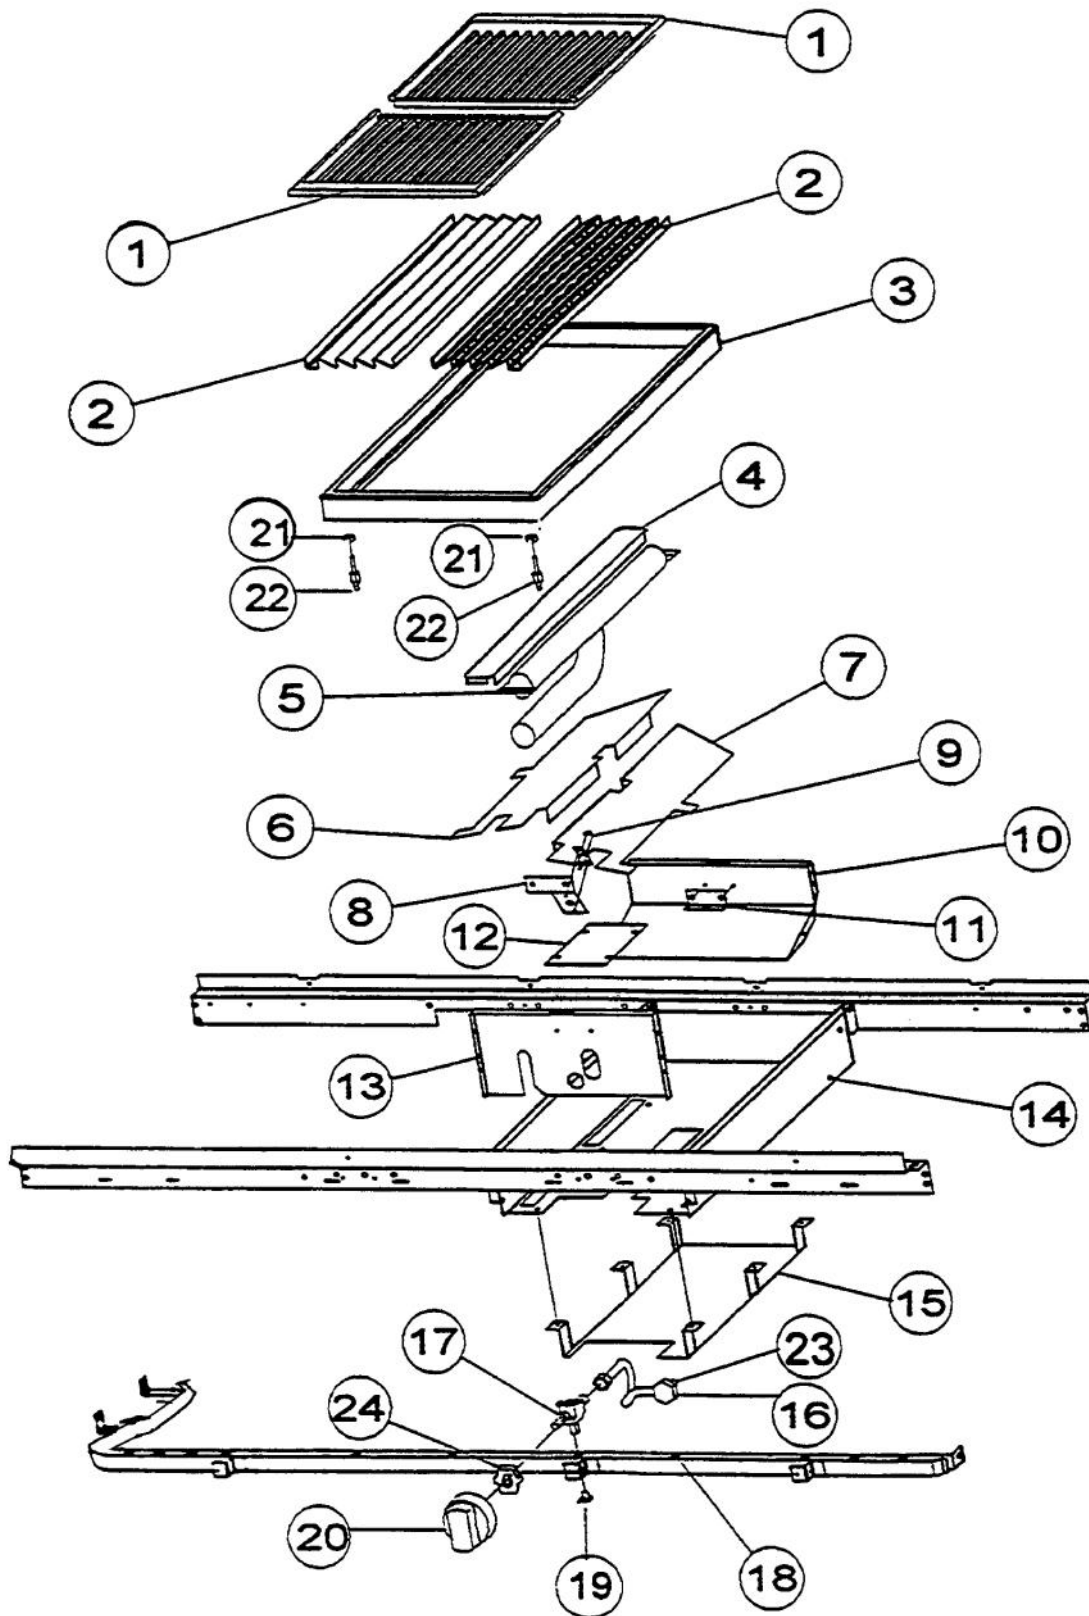

Ref #	Part Number	Qty.	Description
1	PA060028 PA060029		GRILL GRATE - BK GRILL GRATE - GR
2	E9101130BK		GRILL SMOKE GENERATOR
3	G9101182AL G9101182BK G9101182FG G9101182PL G9101182VB G9101182WH		GRILL GRATE SUPT (VGRT) XALX GRILL GRATE SUPT (VGRT) XBKX GRILL GRATE SUPT (VGRT) XFGX GRILL GRATE SUPT (VGRT) XPLX GRILL GRATE SUPT (VGRT) XVBX GRILL GRATE SUPT (VGRT) XWHX
4	B2001140		GRILL FLAME SHIELD (VGRT)
5	PB050077		GRILL BURNER
6	B2001856		GRILL HEAT DEFLECTOR-LH (VGRC60)
7	B2001857		GRILL HEAT DEFLECTOR-RH (VGRC60)
8	A2001633		GRILL FRONT SPARKER BRKT (VGRC)
9	PA020014		SPARK IGNITOR
10	A2001855		GRILL BACK - (VGRC605)
11	A2001132		REAR GRILL BURNER BRKT (VGRT)
12	A1001862		GRILL VENTURI COVER (VGRC605)
13	A2001631		GRILL BOX FRONT (VGRC)
14	A2001852		GRILL BOX - (VGRC605)
15	A2001863		GRILL BTM SHIELD (VGRC605)
16	PB020025		TUBING-GRILL (REVISED) REP PB020021
17	PA010043		GRILL VALVE (VGIS)
18	PA050114		MANIFOLD
19	PD010012		VALVE BOLT 1/4-20 UNC-2B 5/16 M.S.
20	PA010041 PA010042		TOP GRILL KNOB XBKX (VGSS) (N/STYLE) TOP GRILL KNOB XWHX (VGSS) (N/STYLE)
21	PD030012		6-32 HEX NUT
22	PD010017		BALL STUD (VGRT)
23	PB040061 PB040062		ORIFICE HOOD - NO.48 ORIFICE HOOD-NO.56
24	PA020011		SPARK IGN SWITCH REPL PA020012