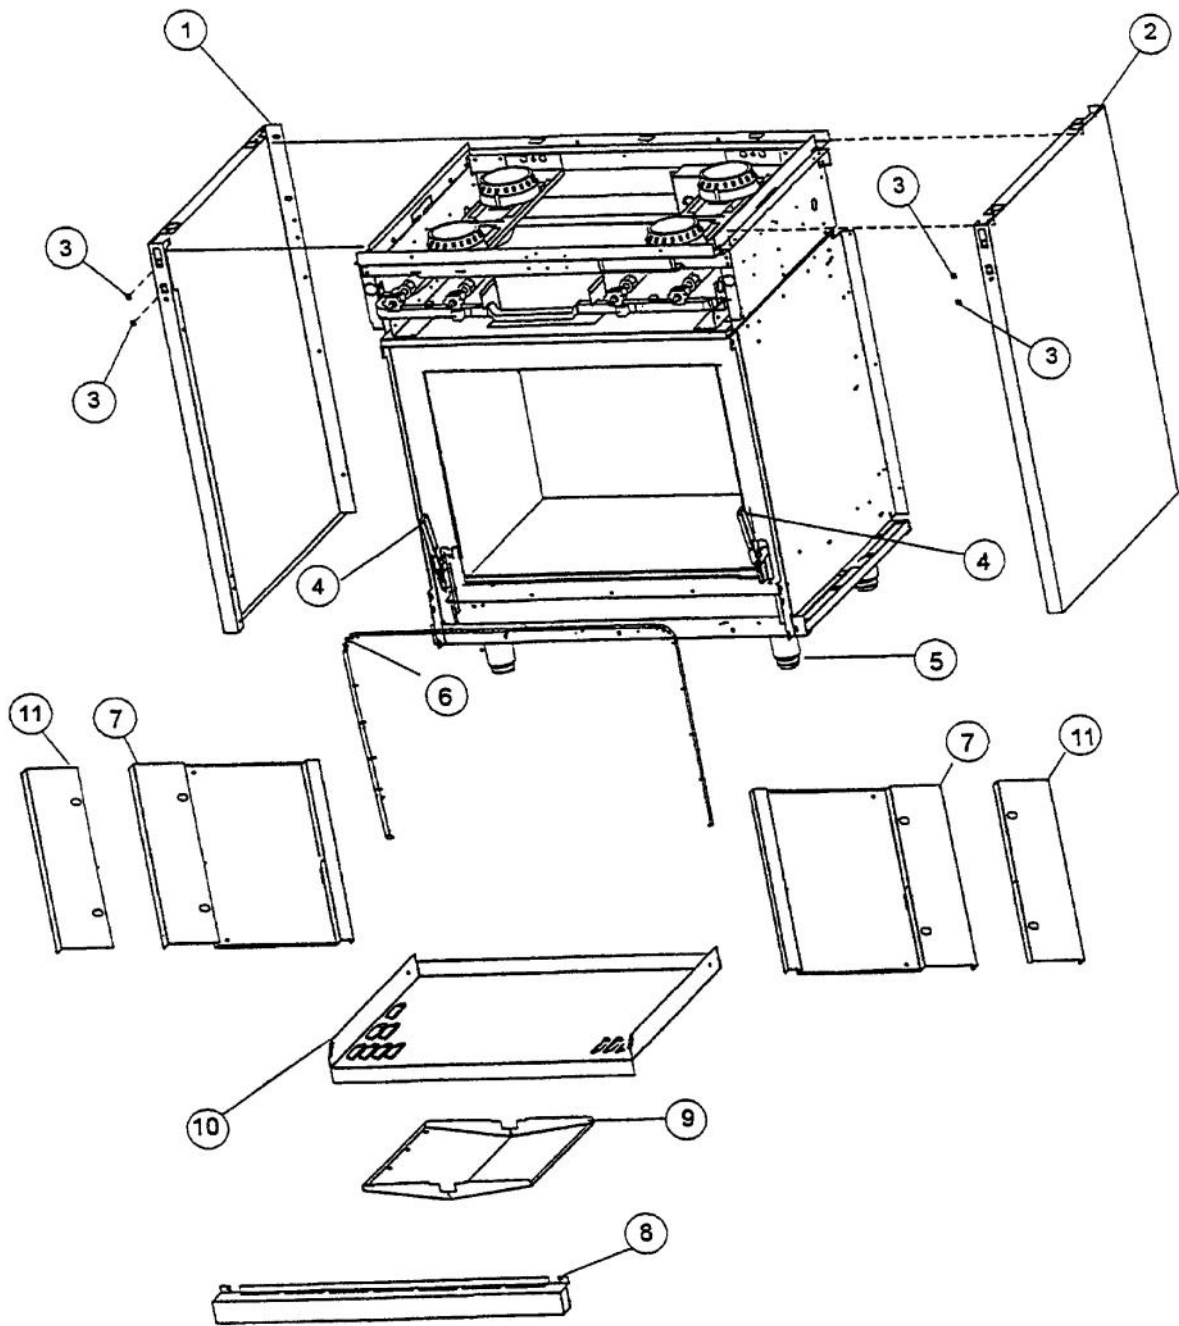

Ref #	Part Number	Qty.	Description
1	G3001585		36 LANDING LEDGE
2	PD030050		10-24 CAGE NUT SS
3	PE050024		OVEN IND. LIGHT (LIGHT HOUSING)
4	B9202024		CTRL PAN (VGSS360-6B)
	B9202025		CTRL PAN (VGSS360-4G)
	B9202026		CTRL PAN (VGSS360-4Q)
5	PB010208		BEZEL, CHROME PLATE
	PB010209		BEZEL BRASS
6	PE050023		OVEN IND. LIGHT (LENS & BEZEL)
	PE050015		OVEN INDICATOR LIGHT (NO WIRE)
	PE050006		INDICATOR LIGHT - W/ WIRE
7	PB010036		THERMOSTAT BAKE/BROIL
8	PA010037		TOP BURNER KNOB XBKX (VGSS) (N/STYL (BEFORE SERIAL NO. R1107971448)
	PA010038		TOP BURNER KNOB XWHX (VGSS) (N/STYL (BEFORE SERIAL NO. R1107971448)
	PA010034		TOP BURNER KNOB-XBKX (NEW STYLE) (BEFORE 08/09/02) IF ORIGINAL VALVE HAS NEVER BEEN R...
	PA010035		BURNER KNOB-WH NS REPL PA010028 (BEFORE 08/09/02) IF ORIGINAL VALVE HAS NEVER BEEN R...
	PB010206		VGSC,VGRC,VGRT TOP BURNER KNOB(BK) (AFTER 08/09/02 - OR IF ORIGINAL VALVE HAS BEEN REPLA...
	PB010207		VGSC,VGRC,VGRT TOP BURNER KNOB(WH) (AFTER 08/09/02 - OR IF ORIGINAL VALVE HAS BEEN REPLA...
9	PB010099		T/STAT B/B KNOB BK REPL PB010039BKX (AFTER 1/95)
	PB010100		THERMOSTAT BAKE/BROIL KNOB XWHX N/S (AFTER 1/95)
	PB010091		T/STAT BK/BRL KNBXBKXREP PB010016 (BEFORE 1/95)
	PB010092		T/STAT BAK/BROL KNBXWHX-SC/RC-(VLOX (BEFORE 1/95)
10	PB060030		RACK SUPT REPL PB060010
11	PB060017		SUB TO PB060039 -OVEN RACK
12	PE050016		OVEN LIGHT SWITCH - XBKX (WES-GAR)
	PE050017		OVEN LIGHT SWITCH - XWHX (WES-GAR)
13	PB080003		BROILER PAN TRAY (KRA2)
14	PB080002		BROILER PAN
15	A2002654		ANTI-TIP DEVICE (VDSC)