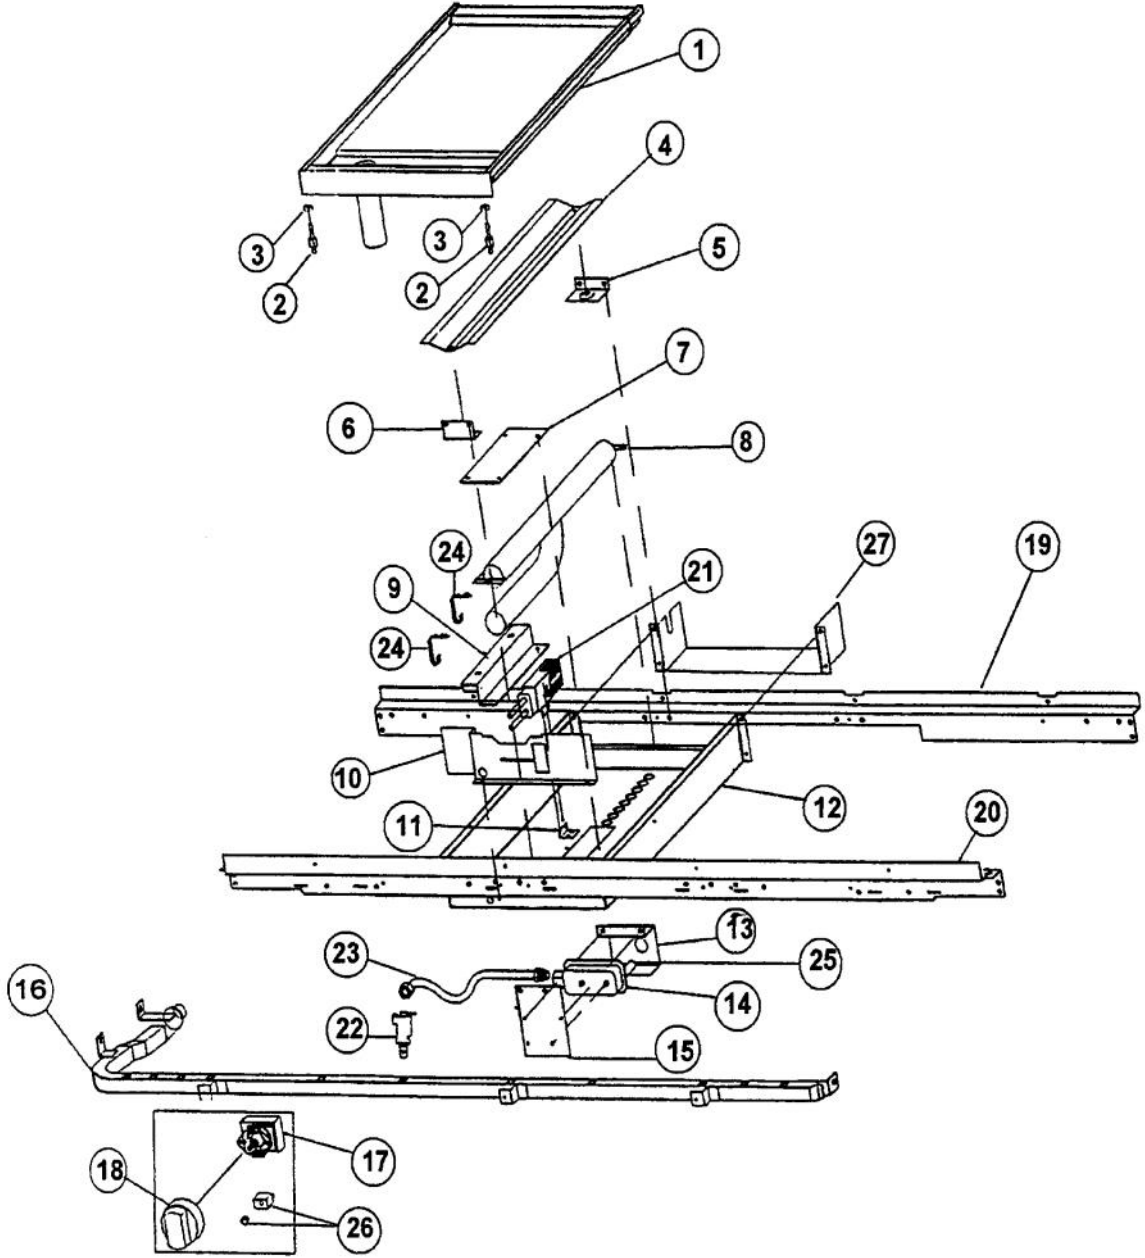

Ref #	Part Number	Qty.	Description
1	PA020014		SPARK IGNITOR
2	PA080036		TOP BURNER REAR REPL PA080008
3	PA080037		TOP BURNER FRONT REPL PA080007
4	A2001112		BURNER SUPT (VGRT)
5	A2001147		GRATE SUPT ANGLE (VGRT)
6	A1001619		SPARK MODULE PLATE
7	PA020016		SPARK MODULE (BEFORE SERIAL NO. R11079714480)
	PA020041		TYTRONICS 0+4 SPARK MODULE (AFTER SERIAL NO. R11079714480)
8	A2001620		SPARK MODULE COVER (VGRC)
9	PD040005		SNAP BUSHING - 7/8
10	PA070001		PRESSURE REGULATOR (NAT.)
11	A1001138		MANIFOLD BRKT
12	PA050114		MANIFOLD
13	003519-000		PA010024 VALVE AND BOLT KIT (BEFORE 08/09/02)
	G50012678		TOP BURNER VALVE KIT (BRASS VALVE REPLACEMENT) (BETWEEN 08/09/02 & 02/23/05)
	PA010157		SUB TO 003515-000 - RANGE TOP BURNER VALVE (AFTER 02/23/05)
NI	PA020029		SWITCH SPACER (AFTER SERIAL NO. R08090218539)
14	PD010012		VALVE BOLT 1/4-20 UNC-2B 5/16 M.S.
15	PA020011		SPARK IGN SWITCH REPL PA020012 (BEFORE SERIAL NO. R11079714480)
	PA020015		SPARK IGNITION SWITCH (BEFORE 2/23/05)
	PA020045		IGNITOR SWITCH (AFTER 2/23/05)
16	PB030002		SUB TO 003862-000 - SHUTOFF VALVE (BEFORE 2/23/05)
	PB030007		SHUT OFF VALVE (AFTER 2/23/05)
17	PB040034		ORIFICE HOOD-NO.50 (NAT)
	PB040036		ORIFICE HOOD-NO.57 (LP)
18	PB010083		SINGLE THERMAL VALVE LH (OVEN)
19	PE070070		DISCONNECT BLOCK XALX 770020-1
20	PE070071		DISCONNECT BLOCK XALX 770027-1
21	PE070128		SUPPLY CORD (VGRT/SC/SS/RC)
22	A2002382		REAR BURNER SUPT (VGSS36)
23	A2001105		FRONT SUPT (36)
24	PK000008		DRIP TRAY GUIDE - RH
25	PK000007		DRIP TRAY GUIDE - LH (VGRT)
NI	G4001330		SPARK IGNITOR WIRE ASSY (10)
NI	G4001593		SPARK MODULE-TOP BRNR SPARKER (16)
NI	G4001688		SPARK MODULE-TOP BRNR SPARKER (52) (FRONT BURNERS, 36" / 48")
NI	G4001688		SPARK MODULE-TOP BRNR SPARKER (52) (GRILL BURNER, 36" / 48")