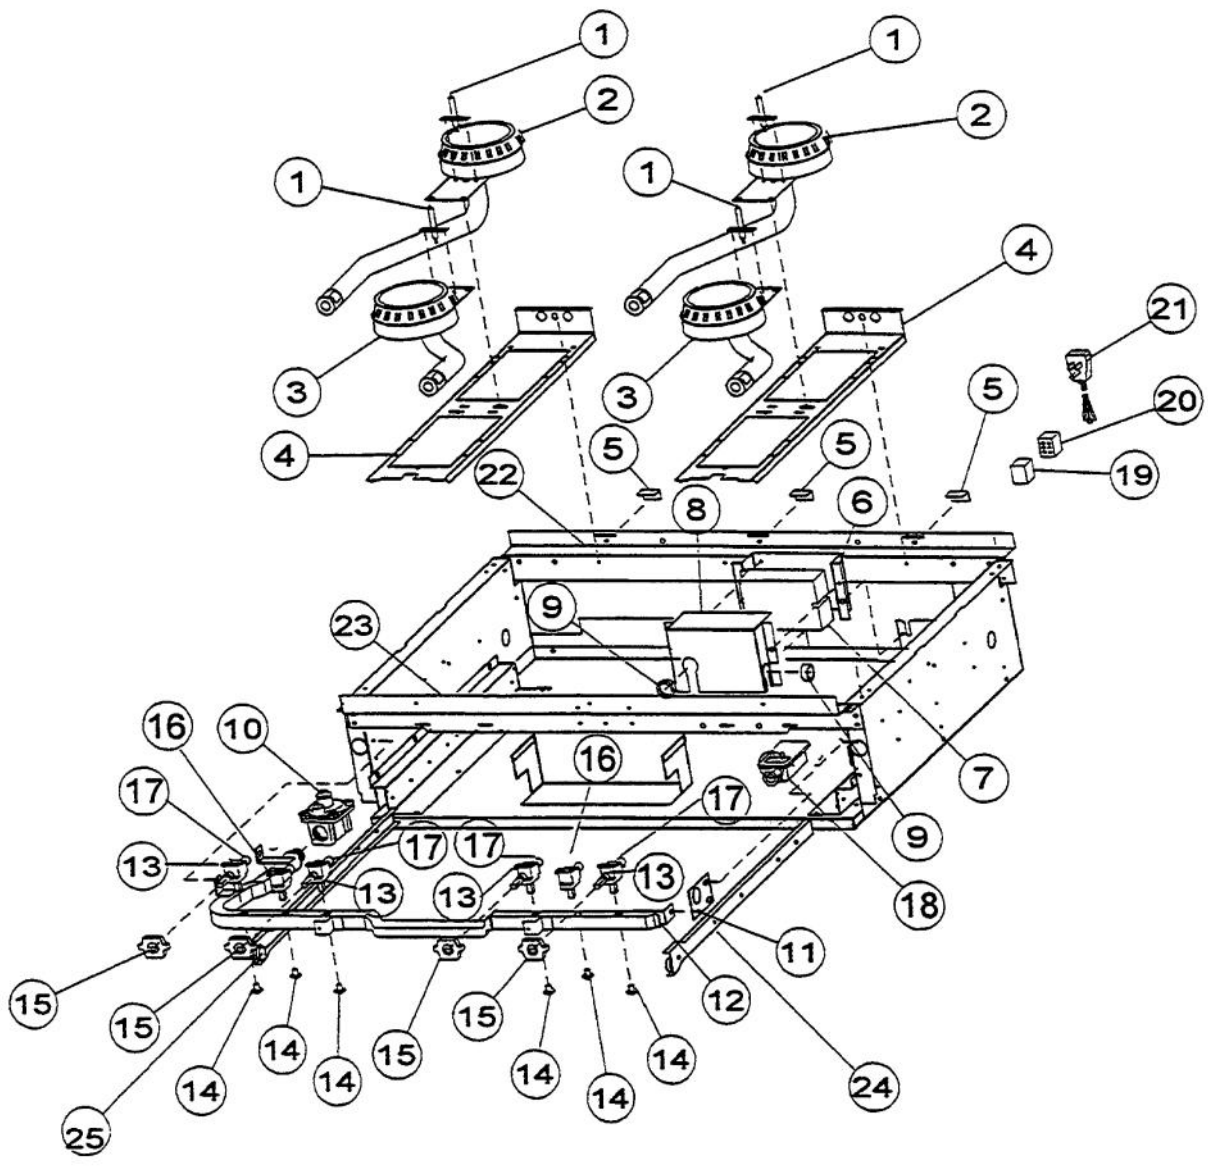

Ref #	Part Number	Qty.	Description
1	PA020014		SPARK IGNITOR
2	PA080036		TOP BURNER REAR REPL PA080008
3	PA080037		TOP BURNER FRONT REPL PA080007
4	A2001112		BURNER SUPT (VGRT)
5	A2001147		GRATE SUPT ANGLE (VGRT)
6	A1001619		SPARK MODULE PLATE
7	PA020016		SPARK MODULE (BEFORE SERIAL NO. R11079714480)
	PA020041		TYTRONICS 0+4 SPARK MODULE (AFTER SERIAL NO. R11079714480)
8	A2001620		SPARK MODULE COVER (VGRC)
9	PD040005		SNAP BUSHING - 7/8
10	PA070001		PRESSURE REGULATOR (NAT.)
11	A1001138		MANIFOLD BRKT
12	PA050114		MANIFOLD
13	003519-000		PA010024 VALVE AND BOLT KIT (BEFORE 08/09/02)
	G50012678		TOP BURNER VALVE KIT (BRASS VALVE REPLACEMENT) (BETWEEN 08/09/02 & 02/23/05)
	PA010157		SUB TO 003515-000 - RANGE TOP BURNER VALVE (AFTER 02/23/05)
NI	PA020029		SWITCH SPACER (AFTER SERIAL NO. R08090218539)
14	PD010012		VALVE BOLT 1/4-20 UNC-2B 5/16 M.S.
15	PA020011		SPARK IGN SWITCH REPL PA020012 (BEFORE SERIAL NO. R11079714480)
	PA020015		SPARK IGNITION SWITCH (BEFORE 2/23/05)
	PA020045		IGNITOR SWITCH (AFTER 2/23/05)
16	PB030002		SUB TO 003862-000 - SHUTOFF VALVE (BEFORE 2/23/05)
	PB030007		SHUT OFF VALVE (AFTER 2/23/05)
17	PB040034		ORIFICE HOOD-NO.50 (NAT)
	PB040036		ORIFICE HOOD-NO.57 (LP)
18	PB010083		SINGLE THERMAL VALVE LH (OVEN)
19	PE070070		DISCONNECT BLOCK XALX 770020-1
20	PE070071		DISCONNECT BLOCK XALX 770027-1
21	PE070128		SUPPLY CORD (VGRT/SC/SS/RC)
22	A2002382		REAR BURNER SUPT (VGSS36)
23	A2001105		FRONT SUPT (36)
24	PK000008		DRIP TRAY GUIDE - RH
25	PK000007		DRIP TRAY GUIDE - LH (VGRT)
NI	G4001330		SPARK IGNITOR WIRE ASSY (10)
NI	G4001593		SPARK MODULE-TOP BRNR SPARKER (16)
NI	G4001688		SPARK MODULE-TOP BRNR SPARKER (52) (FRONT BURNERS, 36" / 48")
NI	G4001688		SPARK MODULE-TOP BRNR SPARKER (52) (GRILL BURNER, 36" / 48")