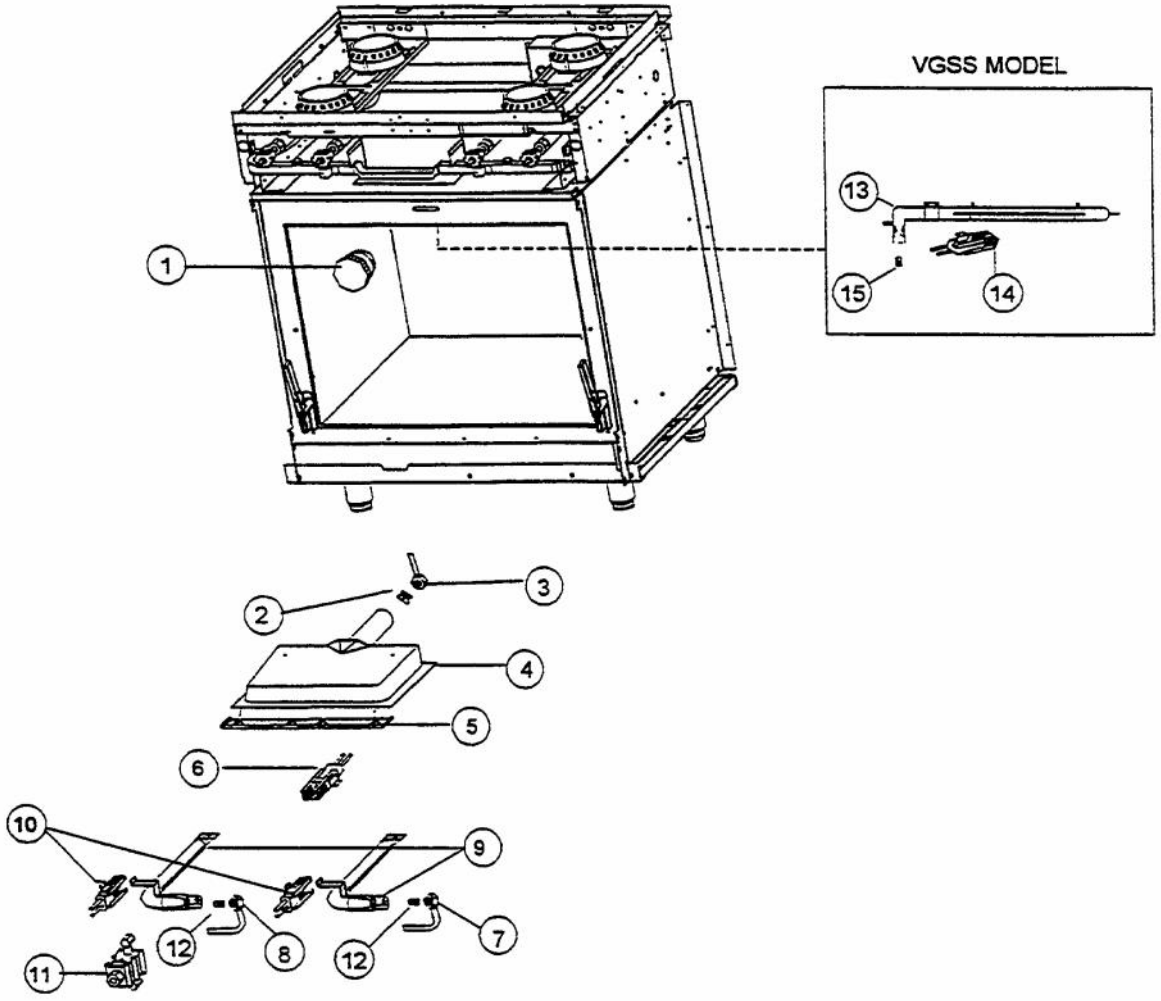

Ref #	Part Number	Qty.	Description
1	PE050009		OVEN LIGHT SOCKET - 36 BUILT-IN
2	PB040040		ORIFICE-IR BURNER (VGSC)
	PB040027		IR BUR.SPUD ORF. - NO.56 LP
3	PB020060		TUBING - BROIL-SAFETY VALVE(VGIS36)
NI	PD030018		PALNUT - 3/4-16
4	G3001876		IR BURNER ASSY (VGSC/RC) N/S
5	B2001448		IR BROIL SUPT (FRONT)
	B2002261		FRONT I/R BROILER SUPPORT BRACKET
6	PB040001		IGNITOR - (ALL RANGES)
7	PB020043		BAKE SFTY VLVE/RH BAKE TUBING-365
8	PB020042		BAKE SFTY VLVE/LH BAKE TUBING-365
9	PB050012		OVEN BURNER REPL PB050009
10	PB040001		IGNITOR - (ALL RANGES)
11	PB010084		DUAL THERMAL BI-MTL GAS CTRL VALVE
12	PB040034		ORIFICE HOOD-NO.50 (NAT)
	PB040036		ORIFICE HOOD-NO.57 (LP)
13	PB050011		BROIL BURNER (VGSS)
14	PB040001		IGNITOR - (ALL RANGES)
15	PB040034		ORIFICE HOOD-NO.50 (NAT)
			(NAT.) NO. 50
	PB040036		ORIFICE HOOD-NO.57 (LP)
			(L.P.) NO. 57
NI	E9101452		FLAME SPREADER 30 (VGSS)
NI	PB020048		TUBING I/R BROILER
NI	PB020050		SHUTOFF-SINGLE/DUAL VALVE (SS48/36)