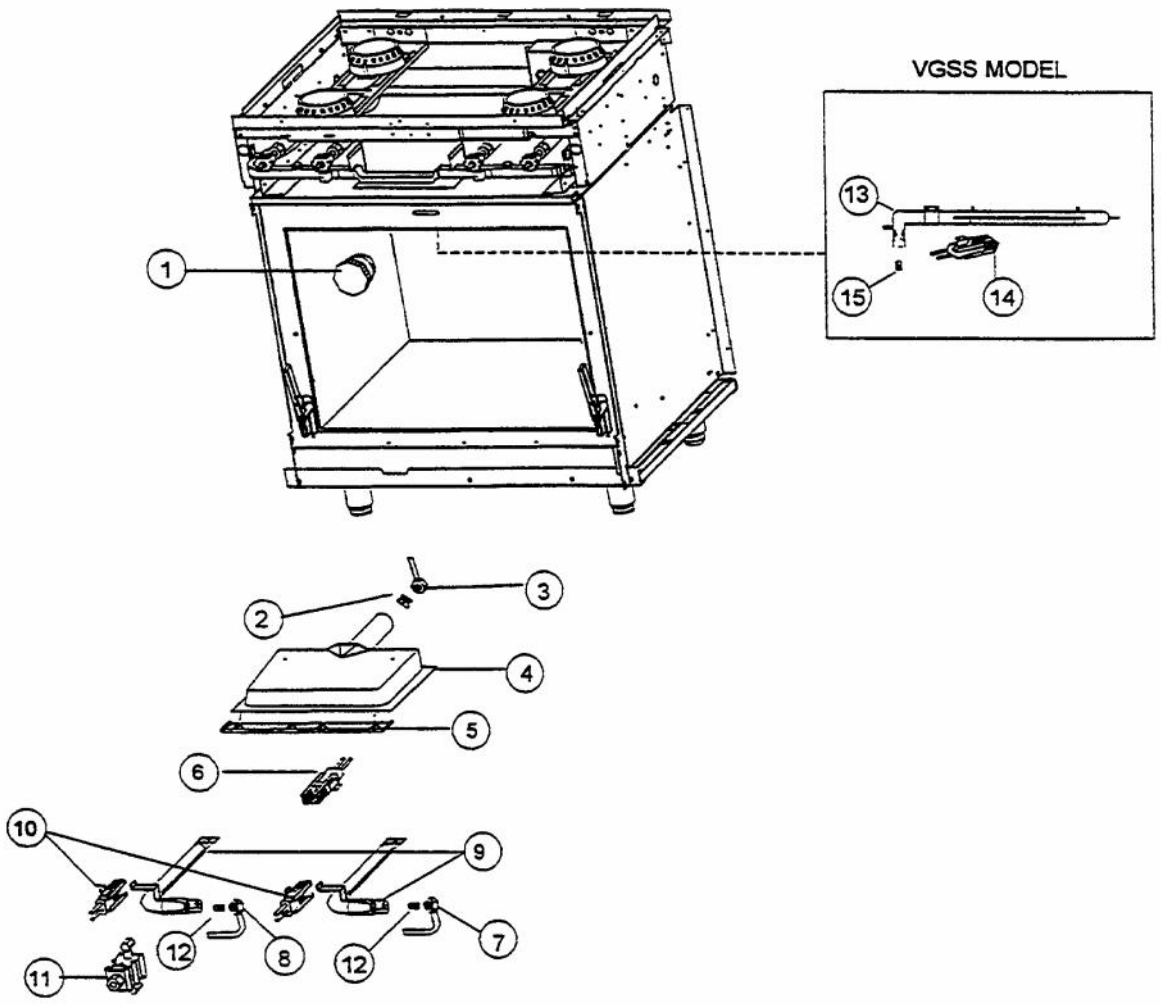

Ref #	Part Number	Qty.	Description
1	PE050009		OVEN LIGHT SOCKET - 36 BUILT-IN
2	PB040040		ORIFICE-IR BURNER (VGSC)
	PB040027		IR BUR.SPUD ORF. - NO.56 LP
3	PB020061		TUBING - BROIL-SAFETY VALVE(VGIS48)
NI	PD030018		PALNUT - 3/4-16
4	G3001876		IR BURNER ASSY (VGSC/RC) N/S
5	B2001448		IR BROIL SUPT (FRONT)
	B2002261		FRONT I/R BROILER SUPPORT BRACKET
6	PB040001		IGNITOR - (ALL RANGES)
7	PB020023		BAKE BURNER TUBE RH OVEN
8	PB020022		BAKE BURNER TUBE LH OVEN
9	PB050012		OVEN BURNER REPL PB050009
10	PB040001		IGNITOR - (ALL RANGES)
11	PB010084		DUAL THERMAL BI-MTL GAS CTRL VALVE
12	PB040034		ORIFICE HOOD-NO.50 (NAT)
	PB040036		ORIFICE HOOD-NO.57 (LP)
13	PB050011		BROIL BURNER (VGSS)
14	PB040001		IGNITOR - (ALL RANGES)
15	PB040034		ORIFICE HOOD-NO.50 (NAT)
	PB040036		ORIFICE HOOD-NO.57 (LP)
NI	E9101452		FLAME SPREADER 30 (VGSS)
NI	PB020049		BROIL TUBING - (VGSS480)
NI	PB020051		OVEN TUBING (IS/SS) - 4GQ,6G
NI	PB020052		SHUTOFF-DUAL THERMAL (VGSS480-6Q)