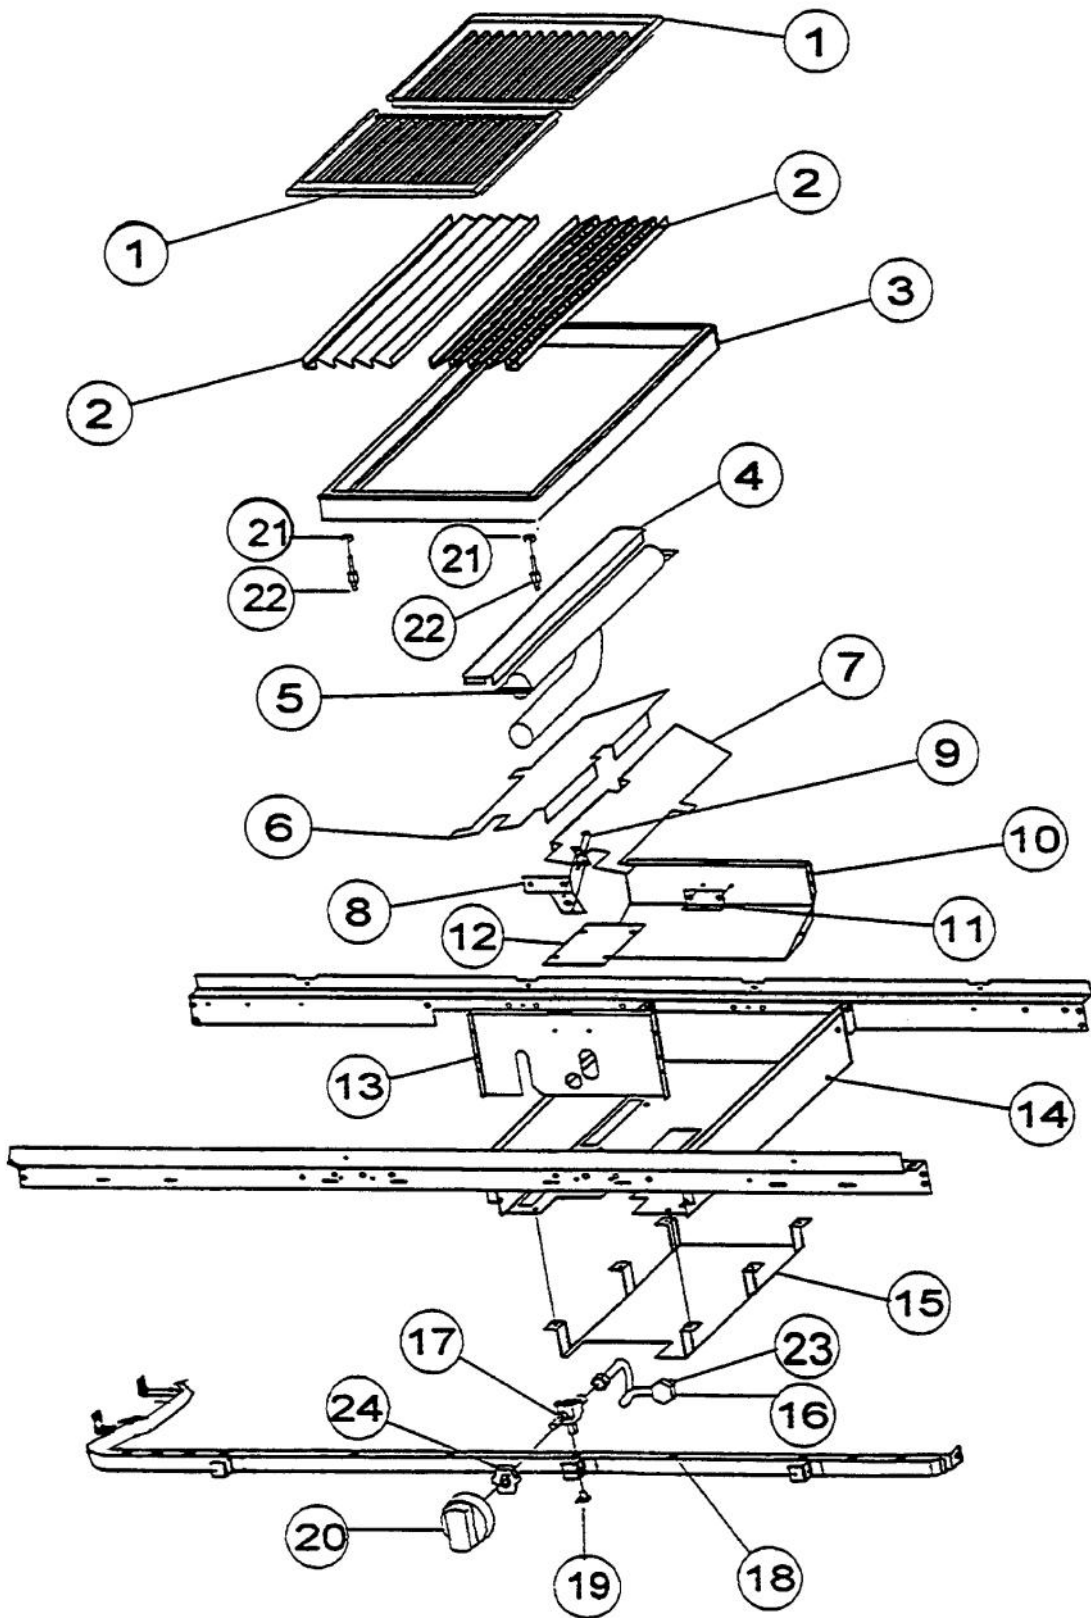

Ref #	Part Number	Qty.	Description
1	PA060028 PA060029		GRILL GRATE - BK GRILL GRATE - GR
2	E9101130BK		GRILL SMOKE GENERATOR
3	G9101182AL G9101182BK G9101182FG G9101182PL G9101182VB G9101182WH		GRILL GRATE SUPT (VGRT) XALX GRILL GRATE SUPT (VGRT) XBKX GRILL GRATE SUPT (VGRT) XFGX GRILL GRATE SUPT (VGRT) XPLX GRILL GRATE SUPT (VGRT) XVBX GRILL GRATE SUPT (VGRT) XWHX
4	B2001140		GRILL FLAME SHIELD (VGRT)
5	PB050077		GRILL BURNER
6	B2001856		GRILL HEAT DEFLECTOR-LH (VGRC60)
7	B2001857		GRILL HEAT DEFLECTOR-RH (VGRC60)
8	A2001633		GRILL FRONT SPARKER BRKT (VGRC)
9	PA020014		SPARK IGNITOR
10	A2001855		GRILL BACK - (VGRC605)
11	A2001132		REAR GRILL BURNER BRKT (VGRT)
12	A1001862		GRILL VENTURI COVER (VGRC605)
13	A2001631		GRILL BOX FRONT (VGRC)
14	A2001852		GRILL BOX - (VGRC605)
15	A2001863		GRILL BTM SHIELD (VGRC605)
16	PB020025		TUBING-GRILL (REVISED) REP PB020021
17	PA010043		GRILL VALVE (VGIS)
18	PA050115		UNIVERSAL 48 MANIFOLD
19	PD010012		VALVE BOLT 1/4-20 UNC-2B 5/16 M.S.
20	PA010041 PA010042		TOP GRILL KNOB XBKX (VGSS) (N/STYLE) TOP GRILL KNOB XWHX (VGSS) (N/STYLE)
21	PD030012		6-32 HEX NUT
22	PD010017		BALL STUD (VGRT)
23	PB040061 PB040062		ORIFICE HOOD - NO.48 ORIFICE HOOD-NO.56
24	PA020011		SPARK IGN SWITCH REPL PA020012