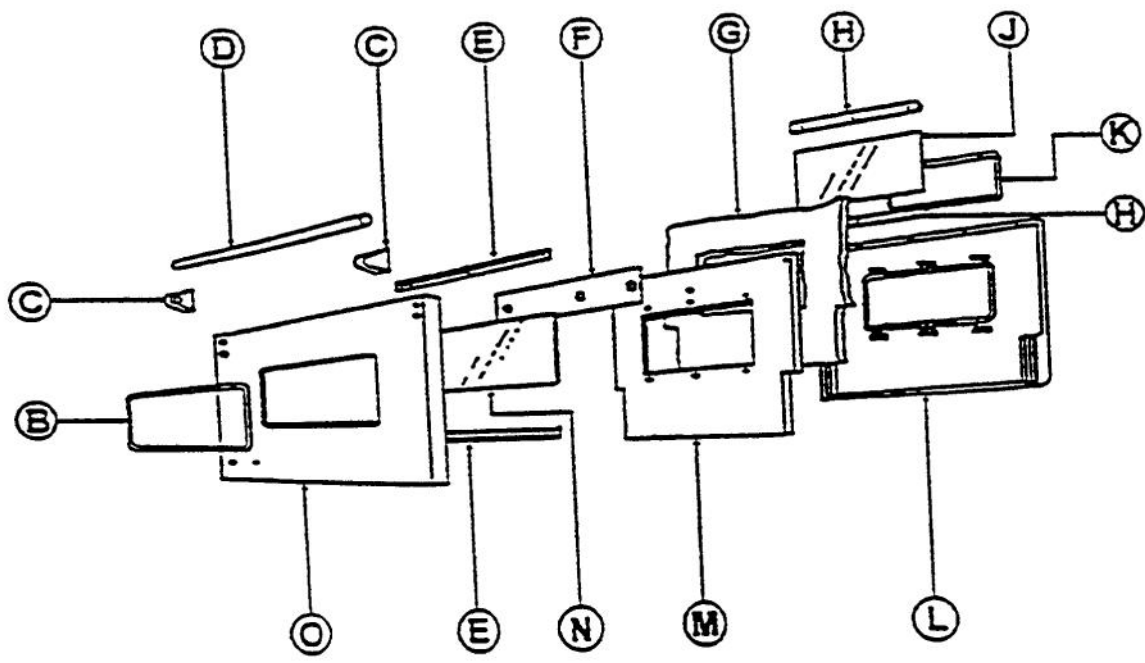

Ref #	Part Number	Qty.	Description
1	PB010035		THERMOSTAT BAKE
2	PB010208		BEZEL, CHROME PLATE
	PB010209		BEZEL BRASS
3	PB010102		THERMOSTAT BAKE KNOB N/S XWHX (AFTER 1/95)
	PB010100		THERMOSTAT BAKE/BROIL KNOB XWHX N/S (AFTER 1/95)
	PB010095		THERMOSTAT KNOB, BK (BEFORE 1/95) (BEFORE 1/95)
	PB010096		T/STAT BAKE KNOB-XWHX-VGRC-(VELOX) (BEFORE 1/95)
4	PE050009		OVEN LIGHT SOCKET - 36 BUILT-IN
5	PC020003		HINGE ASSY (BLUE)
6	PB070035		OVEN DR GASKET LH (VGSS48)
7	PB070001		OVEN DR SEAL - SIDE
8	G9101956		SUB TO G3204255 BTM PAN ASSY
9	E9101374		I/S OVEN LINER (VGSC/VGSS)
10	A2001220		OVEN BTM HEAT SHIELD LH 48
11	PB010083		SINGLE THERMAL VALVE LH (OVEN)
12	PB040001		IGNITOR - (ALL RANGES)
13	PB050014		OVEN BURNER LH- BEFORE 4-1-94
	G50013899		LH OVEN BAKE BURNER SERVICE KIT AFTER 4-1-94
14	PB020035		TUBING-VGRC48-LH BAKE BURNER
15	PB040055		COMP NUT (1/4) E.C. NO.18-000-004-28
	PB040036		ORIFICE HOOD-NO.57 (LP)
16	PB060030		RACK SUPT REPL PB060010
17	PB060016		SUB TO PB060040 - OVEN RACK LH
18	B2001974		CENTER TRIM (VGSS480)
	C9001974AL		CENTER TRIM XALX (VGSS480)
	C9001974BK		CENTER TRIM XBKX (VGSS480)
	C9001974BU		CENTER TRIM XBUX (VGIC48)
	C9001974FG		CENTER TRIM XFGX (VGIC48)
	C9001974PL		CENTER TIRM XPLX (VGIC48)
	C9001974VB		CENTER TRIM XVBX (VGIC48)
	C9001974WH		CENTER TRIM XWHX (VGSS480)
19	E9101355		OVEN LINER HINGE COVER (VGSC/VGSS)
NI	PB020050		SHUTOFF-SINGLE/DUAL VALVE (SS48/36)