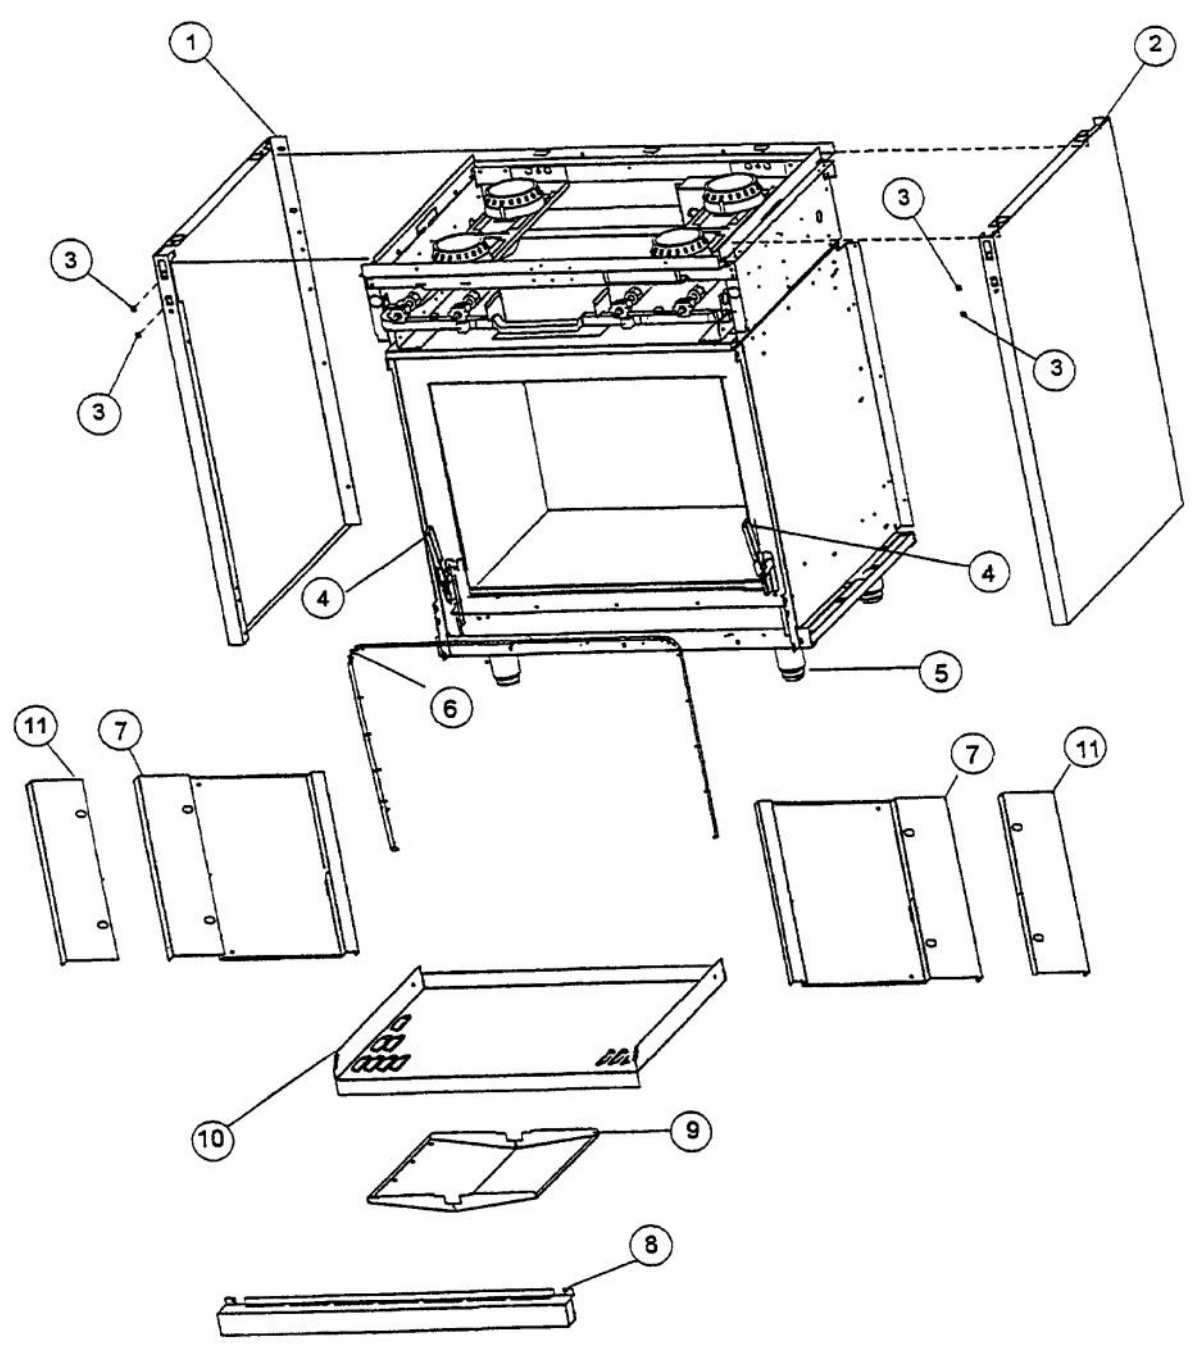

Ref #	Part Number	Qty.	Description
1	G3001584		LANDING LGD 48
2	PD030050		10-24 CAGE NUT SS
3	PE050024		OVEN IND. LIGHT (LIGHT HOUSING)
4	B9202029		CTRL PAN (VGSS480-6G)
	B9202030		CTRL PAN (VGSS480-6Q)
	B9202028		CTRL PAN (VGSS480-4GQ)
5	PB010208		BEZEL, CHROME PLATE
	PB010209		BEZEL BRASS
6	PE050023		OVEN IND. LIGHT (LENS & BEZEL)
7	PB010036		THERMOSTAT BAKE/BROIL
8	PA010037		TOP BURNER KNOB XBKX (VGSS) (N/STYL (BEFORE SERIAL NO. R1107971448)
	PA010038		TOP BURNER KNOB XWHX (VGSS) (N/STYL (BEFORE SERIAL NO. R1107971448)
	G5008434		VALVE AND KNOB KIT - BK & WH (AFTER SERIAL NO. R1107971448)
9	PB010099		T/STAT B/B KNOB BK REPL PB010039BKX (AFTER 1/95)
	PB010100		THERMOSTAT BAKE/BROIL KNOB XWHX N/S (AFTER 1/95)
	PB010091		T/STAT BK/BRL KNBXBKXREP PB010016 (BEFORE 1/95)
	PB010092		T/STAT BAK/BROL KNBXWHX-SC/RC-(VLOX (BEFORE 1/95)
10	PB060030		RACK SUPT REPL PB060010
11	PB060011		OVEN RACK
12	PE050016		OVEN LIGHT SWITCH - XBKX (WES-GAR)
	PE050017		OVEN LIGHT SWITCH - XWHX (WES-GAR)
13	PB080003		BROILER PAN TRAY (KRA2)
14	PB080002		BROILER PAN
15	A2002654		ANTI-TIP DEVICE (VDSC)
	PB010092		(VGSS - BEFORE 1/95) T/STAT BAK/BROL KNBXWHX-SC/RC-(VLOX (VGSS - BEFORE 1/95)
10	PB060030		RACK SUPT REPL PB060010
11	PB060017		SUB TO PB060039 -OVEN RACK
	PB060011		OVEN RACK
12	PE050016		OVEN LIGHT SWITCH - XBKX (WES-GAR)
	PE050017		OVEN LIGHT SWITCH - XWHX (WES-GAR)
13	PB080003		BROILER PAN TRAY (KRA2)
14	PB080002		BROILER PAN
15	A2002654		ANTI-TIP DEVICE (VDSC)