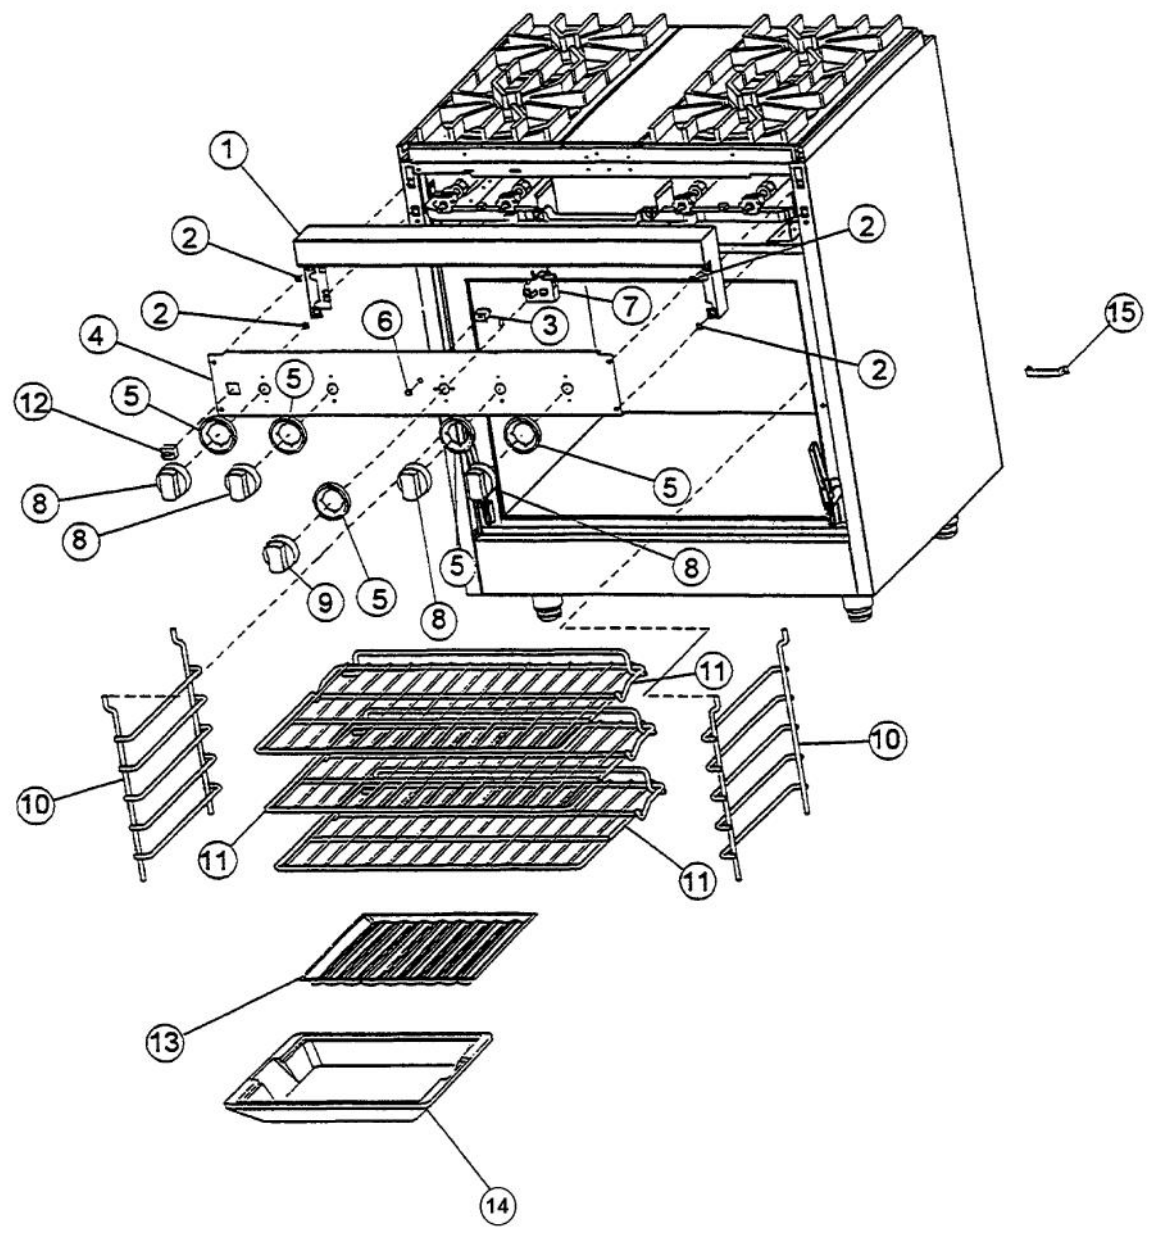

Ref #	Part Number	Qty.	Description
1	G3001584		LANDING LGD 48
2	PD030050		10-24 CAGE NUT SS
3	PE050024		OVEN IND. LIGHT (LIGHT HOUSING)
4	B9202029		CTRL PAN (VGSS480-6G)
	B9202030		CTRL PAN (VGSS480-6Q)
	B9202028		CTRL PAN (VGSS480-4GQ)
5	PB010208		BEZEL, CHROME PLATE
	PB010209		BEZEL BRASS
6	PE050023		OVEN IND. LIGHT (LENS & BEZEL)
7	PB010036		THERMOSTAT BAKE/BROIL
8	PA010037		TOP BURNER KNOB XBKX (VGSS) (N/STYL (BEFORE SERIAL NO. R1107971448)
	PA010038		TOP BURNER KNOB XWHX (VGSS) (N/STYL (BEFORE SERIAL NO. R1107971448)
	G5008434		VALVE AND KNOB KIT - BK & WH (AFTER SERIAL NO. R1107971448)
9	PB010099		T/STAT B/B KNOB BK REPL PB010039BKX (AFTER 1/95)
	PB010100		THERMOSTAT BAKE/BROIL KNOB XWHX N/S (AFTER 1/95)
	PB010091		T/STAT BK/BRL KNBXBKXREP PB010016 (BEFORE 1/95)
	PB010092		T/STAT BAK/BROL KNBXWHX-SC/RC-(VLOX (BEFORE 1/95)
10	PB060030		RACK SUPT REPL PB060010
11	PB060011		OVEN RACK
12	PE050016		OVEN LIGHT SWITCH - XBKX (WES-GAR)
	PE050017		OVEN LIGHT SWITCH - XWHX (WES-GAR)
13	PB080003		BROILER PAN TRAY (KRA2)
14	PB080002		BROILER PAN
15	A2002654		ANTI-TIP DEVICE (VDSC)
	PB010092		(VGSS - BEFORE 1/95) T/STAT BAK/BROL KNBXWHX-SC/RC-(VLOX (VGSS - BEFORE 1/95)
10	PB060030		RACK SUPT REPL PB060010
11	PB060017		SUB TO PB060039 -OVEN RACK
	PB060011		OVEN RACK
12	PE050016		OVEN LIGHT SWITCH - XBKX (WES-GAR)
	PE050017		OVEN LIGHT SWITCH - XWHX (WES-GAR)
13	PB080003		BROILER PAN TRAY (KRA2)
14	PB080002		BROILER PAN
15	A2002654		ANTI-TIP DEVICE (VDSC)