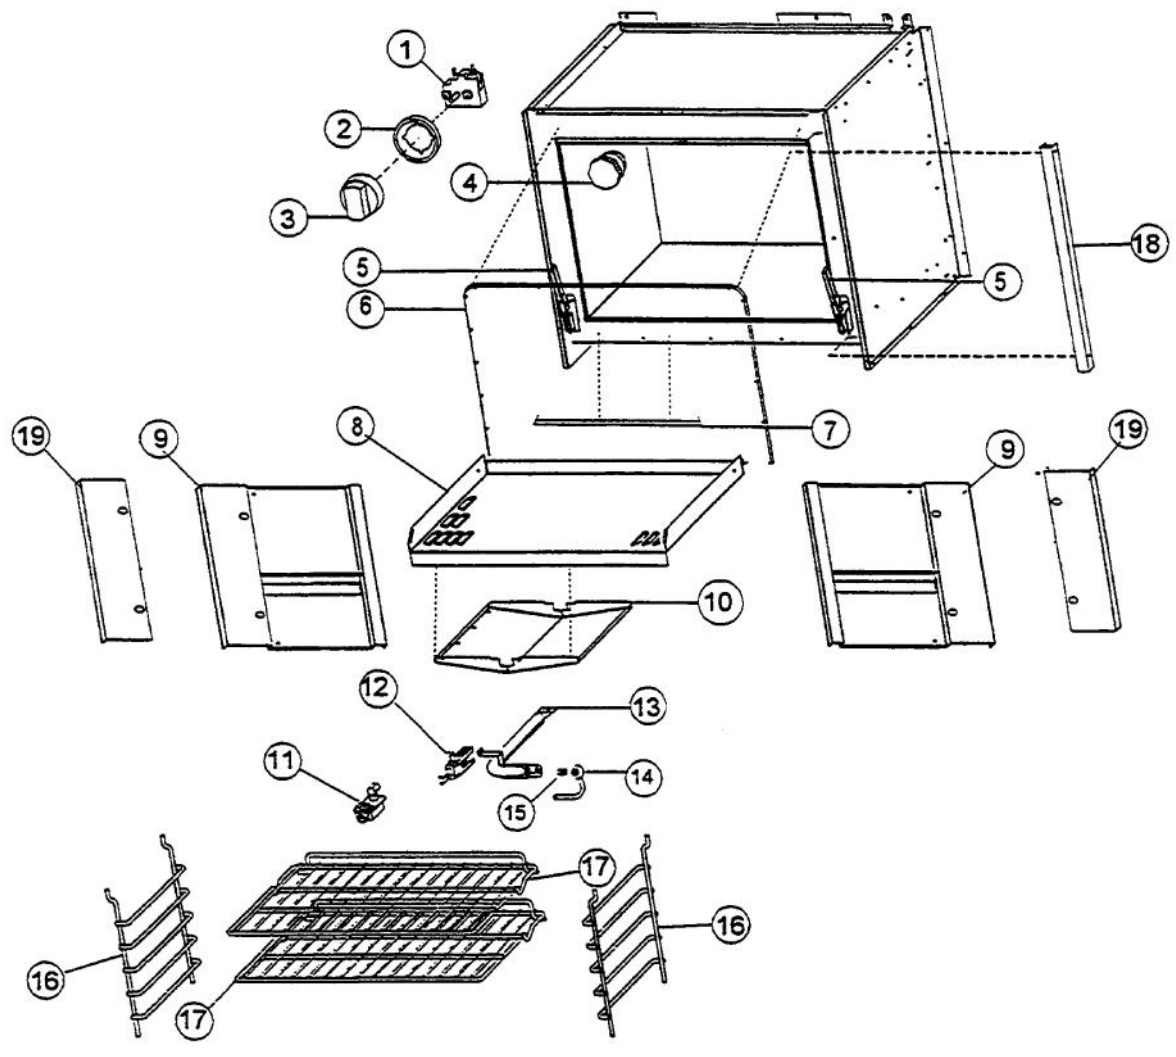

Ref #	Part Number	Qty.	Description
1	PB010035		THERMOSTAT BAKE
2	PB010208		BEZEL, CHROME PLATE
	PB010209		BEZEL BRASS
3	PB010102		THERMOSTAT BAKE KNOB N/S XWHX (AFTER 1/95)
	PB010100		THERMOSTAT BAKE/BROIL KNOB XWHX N/S (AFTER 1/95)
	PB010095		THERMOSTAT KNOB, BK (BEFORE 1/95) (BEFORE 1/95)
	PB010096		T/STAT BAKE KNOB-XWHX-VGRC-(VELOX) (BEFORE 1/95)
4	PE050009		OVEN LIGHT SOCKET - 36 BUILT-IN
5	PC020003		HINGE ASSY (BLUE)
6	PB070035		OVEN DR GASKET LH (VGSS48)
7	PB070001		OVEN DR SEAL - SIDE
8	G9101956		SUB TO G3204255 BTM PAN ASSY
9	E9101374		I/S OVEN LINER (VGSC/VGSS)
10	A2001220		OVEN BTM HEAT SHIELD LH 48
11	PB010083		SINGLE THERMAL VALVE LH (OVEN)
12	PB040001		IGNITOR - (ALL RANGES)
13	PB050014		OVEN BURNER LH- BEFORE 4-1-94
	G50013899		LH OVEN BAKE BURNER SERVICE KIT AFTER 4-1-94
14	PB020035		TUBING-VGRC48-LH BAKE BURNER
15	PB040055		COMP NUT (1/4) E.C. NO.18-000-004-28
	PB040036		ORIFICE HOOD-NO.57 (LP)
16	PB060030		RACK SUPT REPL PB060010
17	PB060016		SUB TO PB060040 - OVEN RACK LH
18	B2001974		CENTER TRIM (VGSS480)
	C9001974AL		CENTER TRIM XALX (VGSS480)
	C9001974BK		CENTER TRIM XBKX (VGSS480)
	C9001974BU		CENTER TRIM XBUX (VGIC48)
	C9001974FG		CENTER TRIM XFGX (VGIC48)
	C9001974PL		CENTER TIRM XPLX (VGIC48)
	C9001974VB		CENTER TRIM XVBX (VGIC48)
	C9001974WH		CENTER TRIM XWHX (VGSS480)
19	E9101355		OVEN LINER HINGE COVER (VGSC/VGSS)
NI	PB020050		SHUTOFF-SINGLE/DUAL VALVE (SS48/36)