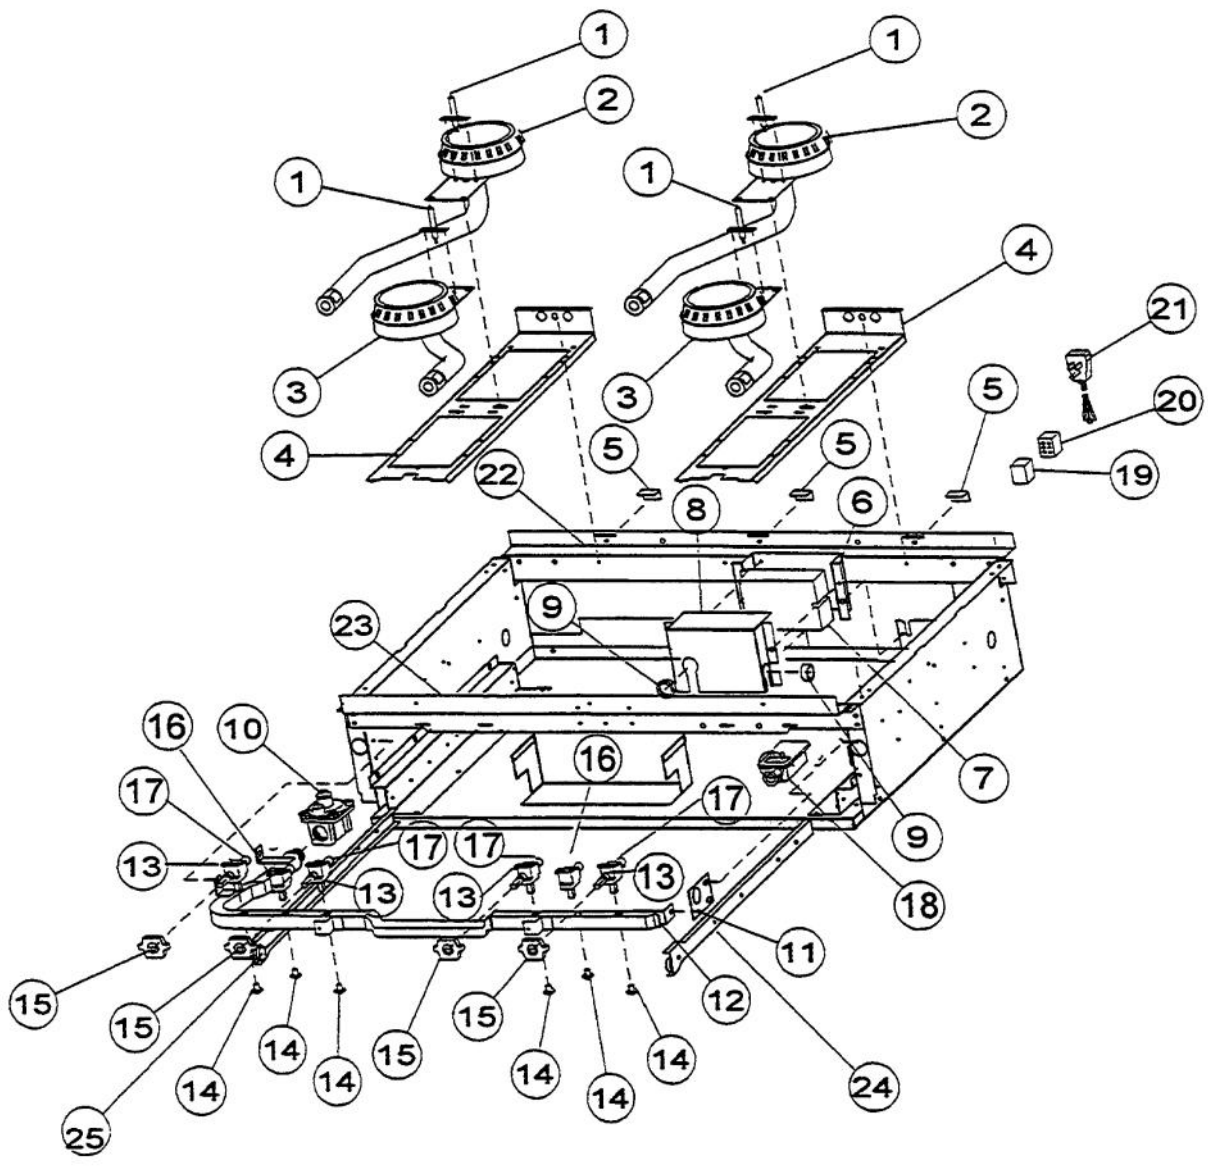

Ref #	Part Number	Qty.	Description
1	PA020014		SPARK IGNITOR
2	PA080036		TOP BURNER REAR REPL PA080008
3	PA080037		TOP BURNER FRONT REPL PA080007
4	A2001112		BURNER SUPT (VGRT)
5	A2001147		GRATE SUPT ANGLE (VGRT)
6	A2002073		SPARK MODULE BRKT (VGSS480)
7	PA020016		SPARK MODULE (BEFORE SERIAL NO. R11079714480)
	PA020041		TYTRONICS 0+4 SPARK MODULE (AFTER SERIAL NO. R11079714480)
8	A2001620		SPARK MODULE COVER (VGRC)
9	PD040005		SNAP BUSHING - 7/8
10	PA070001		PRESSURE REGULATOR (NAT.)
11	A1001138		MANIFOLD BRKT
12	PA050115		UNIVERSAL 48 MANIFOLD
13	PA010003		SUB TO 003556-000 - TOP BURNER VALVE (BEFORE SERIAL NO. R11079714480)
	003519-000		PA010024 VALVE AND BOLT KIT (BEFORE 08/09/02)
	G50012678		TOP BURNER VALVE KIT (BRASS VALVE REPLACEMENT) (BETWEEN 08/09/02 & 02/23/05)
	PA010157		SUB TO 003515-000 - RANGE TOP BURNER VALVE (AFTER 02/23/05)
14	PD010012		VALVE BOLT 1/4-20 UNC-2B 5/16 M.S.
15	PA020011		SPARK IGN SWITCH REPL PA020012 (AFTER SERIAL NO. R11079714480)
	PA020015		SPARK IGNITION SWITCH (BEFORE 2/23/05)
	PA020045		IGNITOR SWITCH (AFTER 2/23/05)
16	PB030002		SUB TO 003862-000 - SHUTOFF VALVE (BEFORE 2/23/05)
	PB030007		SHUT OFF VALVE (AFTER 2/23/05)
17	PB040034		ORIFICE HOOD-NO.50 (NAT)
	PB040036		ORIFICE HOOD-NO.57 (LP)
18	PB010083		SINGLE THERMAL VALVE LH (OVEN)
19	PE070070		DISCONNECT BLOCK XALX 770020-1
20	PE070071		DISCONNECT BLOCK XALX 770027-1
21	PE070128		SUPPLY CORD (VGRT/SC/SS/RC)
22	A2002377		REAR BURNER SUPT (VGSS48)
23	A2001104		FRONT SUPT (48)
24	PK000008		DRIP TRAY GUIDE - RH
25	PK000007		DRIP TRAY GUIDE - LH (VGRT)
NI	G4001330		SPARK IGNITOR WIRE ASSY (10)
NI	G4001593		SPARK MODULE-TOP BRNR SPARKER (16)
NI	G4001688		SPARK MODULE-TOP BRNR SPARKER (52) (GRILL BURNER, 36" / 48")