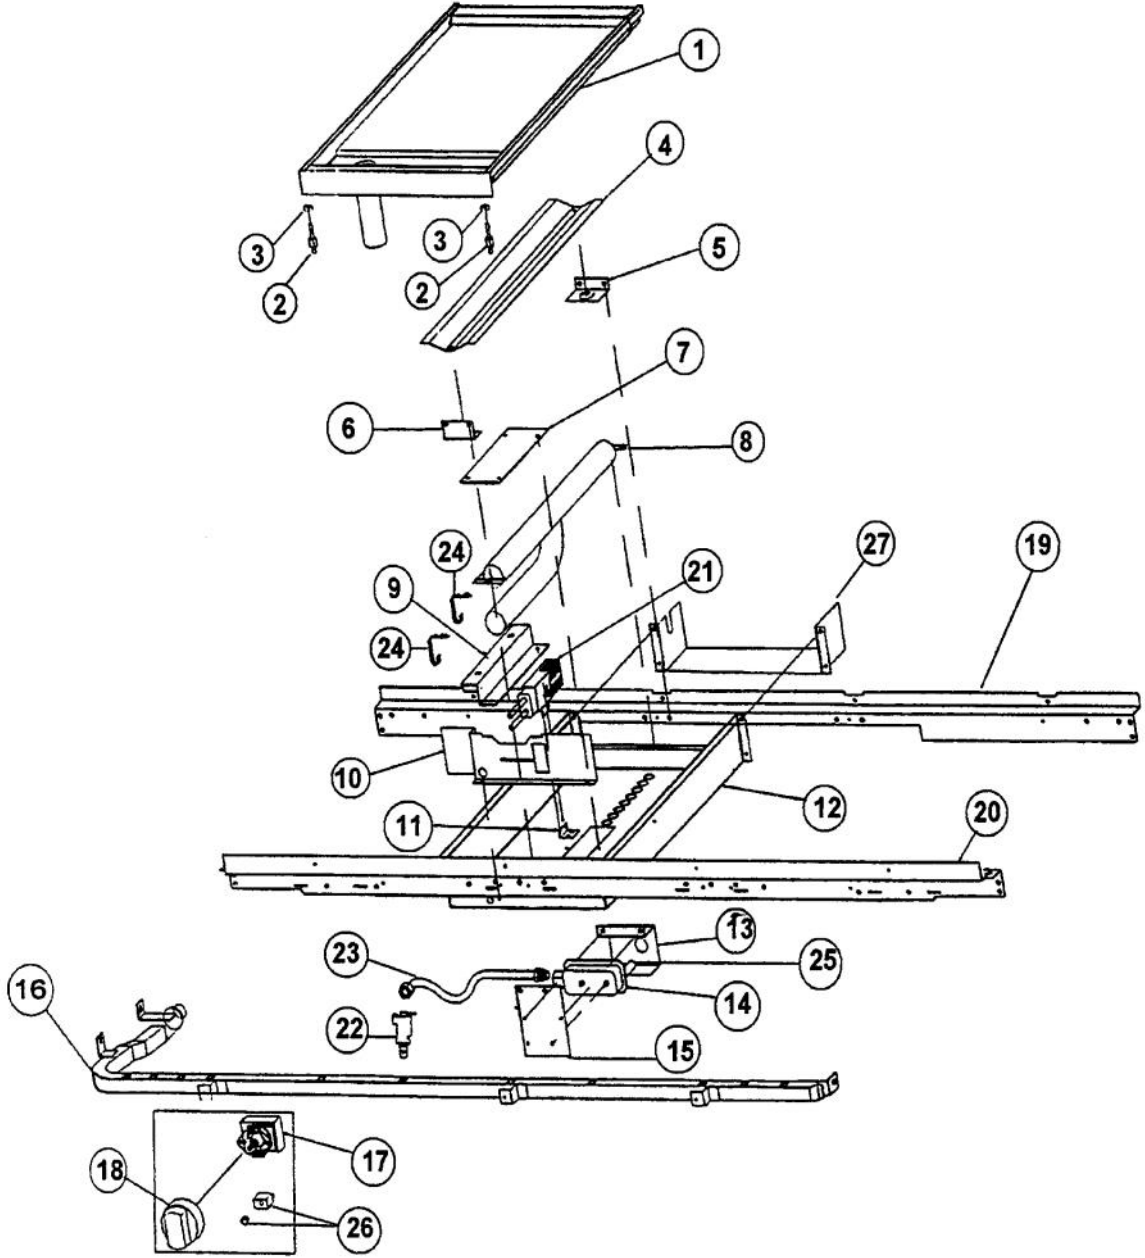

Ref #	Part Number	Qty.	Description
1	PA020014		SPARK IGNITOR
2	PA080036		TOP BURNER REAR REPL PA080008
3	PA080037		TOP BURNER FRONT REPL PA080007
4	A2001112		BURNER SUPT (VGRT)
5	A2001147		GRATE SUPT ANGLE (VGRT)
6	A2002073		SPARK MODULE BRKT (VGSS480)
7	PA020016		SPARK MODULE (BEFORE SERIAL NO. R11079714480)
	PA020041		TYTRONICS 0+4 SPARK MODULE (AFTER SERIAL NO. R11079714480)
8	A2001620		SPARK MODULE COVER (VGRC)
9	PD040005		SNAP BUSHING - 7/8
10	PA070001		PRESSURE REGULATOR (NAT.)
11	A1001138		MANIFOLD BRKT
12	PA050115		UNIVERSAL 48 MANIFOLD
13	PA010003		SUB TO 003556-000 - TOP BURNER VALVE (BEFORE SERIAL NO. R11079714480)
	003519-000		PA010024 VALVE AND BOLT KIT (BEFORE 08/09/02)
	G50012678		TOP BURNER VALVE KIT (BRASS VALVE REPLACEMENT) (BETWEEN 08/09/02 & 02/23/05)
	PA010157		SUB TO 003515-000 - RANGE TOP BURNER VALVE (AFTER 02/23/05)
14	PD010012		VALVE BOLT 1/4-20 UNC-2B 5/16 M.S.
15	PA020011		SPARK IGN SWITCH REPL PA020012 (AFTER SERIAL NO. R11079714480)
	PA020015		SPARK IGNITION SWITCH (BEFORE 2/23/05)
	PA020045		IGNITOR SWITCH (AFTER 2/23/05)
16	PB030002		SUB TO 003862-000 - SHUTOFF VALVE (BEFORE 2/23/05)
	PB030007		SHUT OFF VALVE (AFTER 2/23/05)
17	PB040034		ORIFICE HOOD-NO.50 (NAT)
	PB040036		ORIFICE HOOD-NO.57 (LP)
18	PB010083		SINGLE THERMAL VALVE LH (OVEN)
19	PE070070		DISCONNECT BLOCK XALX 770020-1
20	PE070071		DISCONNECT BLOCK XALX 770027-1
21	PE070128		SUPPLY CORD (VGRT/SC/SS/RC)
22	A2002377		REAR BURNER SUPT (VGSS48)
23	A2001104		FRONT SUPT (48)
24	PK000008		DRIP TRAY GUIDE - RH
25	PK000007		DRIP TRAY GUIDE - LH (VGRT)
NI	G4001330		SPARK IGNITOR WIRE ASSY (10)
NI	G4001593		SPARK MODULE-TOP BRNR SPARKER (16)
NI	G4001688		SPARK MODULE-TOP BRNR SPARKER (52) (GRILL BURNER, 36" / 48")