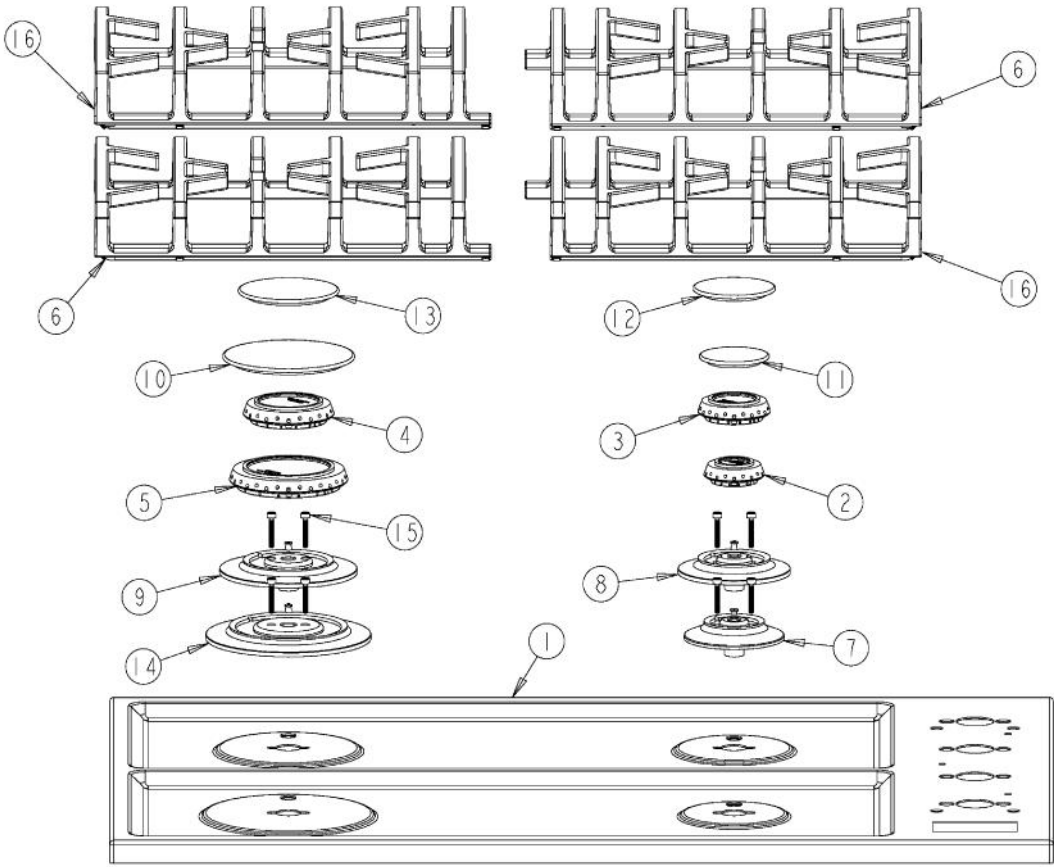

# VIKING VGSU103 Owner's Manual

[Shop genuine replacement parts for VIKING VGSU103](#)

[Find Your VIKING Gas Range Parts - Select From 76 Models](#)

----- Manual continues below -----

Ref #	Part Number	Qty.	Description
1	B21010611		30 MAIN TOP
	E91010611AL		VGSU102 SEALED TOP XALX
	E91010611BK		VGSU102 SEALED TOP XBKX
	E91010611BT		VGSU102 SEALED TOP XBTX
	E91010611CB		VGSU102 SEALED TOP XCBX
	E91010611EP		VGSU102 SEALED TOP XEPX
	E91010611FG		VGSU102 SEALED TOP XFGX
	E91010611GG		VGSU102 SEALED TOP XGGX
	E91010611LE		VGSU102 SEALED TOP XLEX
	E91010611MJ		VGSU102 SEALED TOP XMJX
	E91010611SG		VGSU102 SEALED TOP XSGX
	E91010611VB		VGSU102 SEALED TOP XVBX
	E91010611WH		VGSU102 SEALED TOP XWHX
2	PA080099		DGRT-A COMPLETE BURNER HEAD ASSEMBLY
3	PA080100		DGRT-B COMPLETE BURNER HEAD ASSEMBLY
4	PA080101		DGRT-C COMPLETE BURNER HEAD ASSEMBLY
5	PA080102		DGRT-D COMPLETE BURNER HEAD ASSEMBLY
6	PA060096		30 VGSU GRATE
	PA060114		30 GRATE 1 (GRAY)
7	PB050072		A-BASE
8	PB050071		B-BASE
9	PB050070		C-BASE
10	PA080083		D BURNER CAP XMATTE BLACKX
	PA080086		D BURNER CAP XMATTE GRAYX
11	PA080103		DGRT-A BURNER CAP- BLACK
	PA080104		DGRT-A BURNER CAP- GRAY
12	PA080105		DGRT-B BURNER CAP- BLACK
	PA080106		DGRT-B BURNER CAP- GRAY
13	PA080107		DGRT-C BURNER CAP- BLACK
	PA080108		DGRT-C BURNER CAP- GRAY
14	PB050069		D-BASE
15	PD020159		DGSU BURNER BASE SCREW
16	PA060097		VGSU102 GRATE 2
	PA060115		30 GRATE 2 (GRAY)

Ref #	Part Number	Qty.	Description
1	PE070817		IGNITOR SWITCH HARNESS 4B, 30