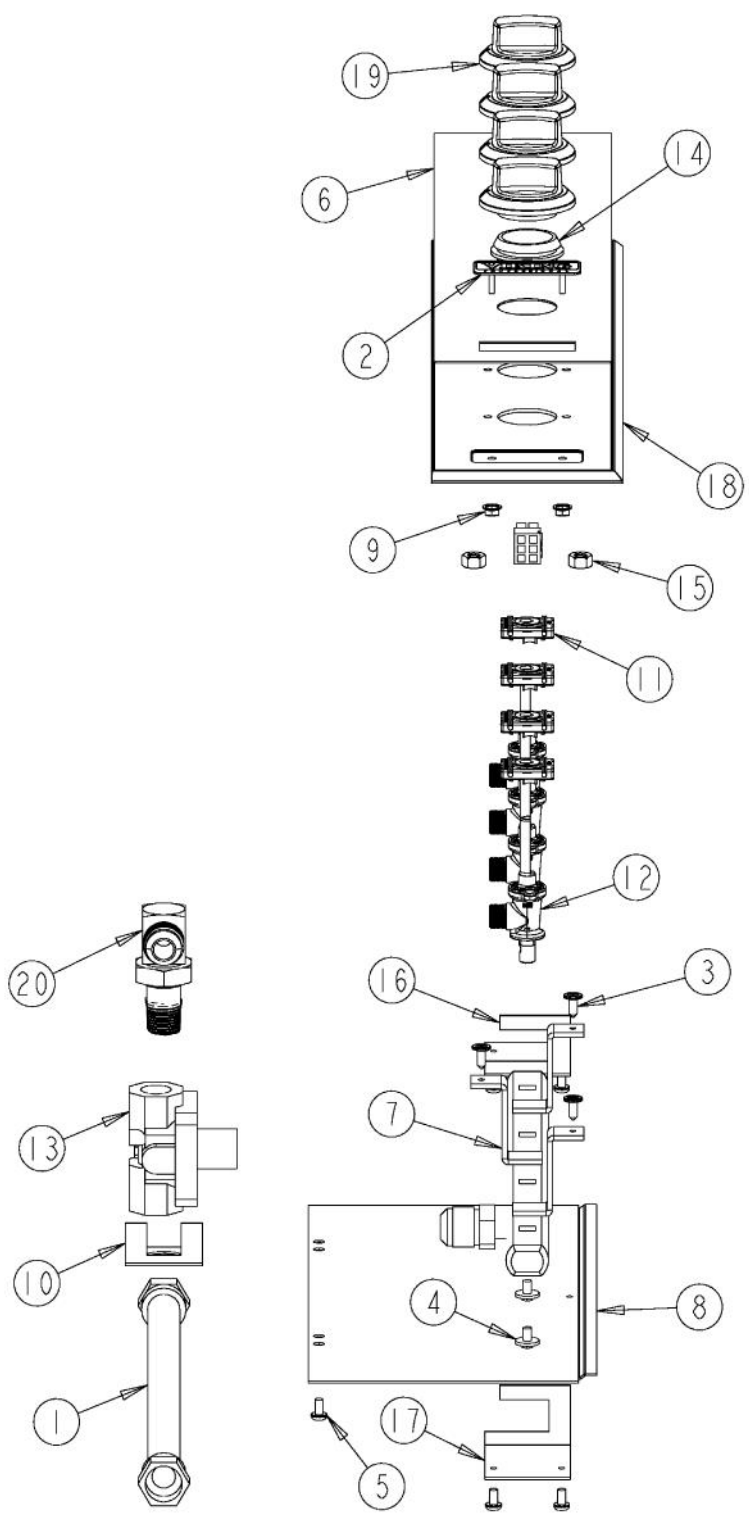

Ref #	Part Number	Qty.	Description
1	PB020254		5/8 FLEX TUBE 15
2	PE010191		2 1/2 VIKING LOGO BLACK/CHROME
	PE010192		2 1/2 VIKING LOGO BLACK/BRASS
	PE010193		2 1/2 VIKING LOGO WHITE/CHROME
	PE010194		2 1/2 VIKING LOGO WHITE/BRASS
3	PD020046		NO.8 X 1/2 SCREWS
4	PD010012		VALVE BOLT 1/4-20 UNC-2B 5/16 M.S.
5	PD020004		10X3/8PH.HD.TYPE 25 REPL PD040125
6	PE010187		30 VGSU INSERT SS/BK
	PE010188		30 VGSU INSERT SS/WH
7	PA050097		30 VGSU MANIFOLD
8	A20010614		ACCESS COVER PLATE
9	PD030006		CAPPED WASHER PAL NUT
10	A2007840		DGSU BULKHEAD BRACKET
11	PE070817		IGNITOR SWITCH HARNESS 4B, 30
12	PA010217		COOKTOP VALVE
13	PA070004		PRESSURE REG.(NAT.) RV47L-77-5.0
	PA070005		PRESSURE REG.(LP) RV47L-77-10.0
14	PB070320		SILICONE EXTRUSION
15	PD030150		5/16 NC NUT
16	A20010620		VGSU MANIFOLD BRACKET (REAR)
17	A20010621		VGSU MANIFOLD BRACKET (FRONT)
18	PE040223		VGSU102 CTRL PNL
	PE040223PVD		VGSU102 CTRL PNL XPVDX
19	PA010221		KNOB, ASM, BLACK, VGSU
	PA010222		VGSU103/163 KNOB ASSY WHITE
	PA010223		VGSU103/163 KNOB ASSEMBLY BK/BRASS
	PA010224		VGSU103/163 KNOB ASSY WHITE/BRASS
20	PB040231		90 DEGREE BULKHEAD ELBOW W / LOCKNUT

Ref #	Part Number	Qty.	Description
1	PE070817		IGNITOR SWITCH HARNESS 4B, 30