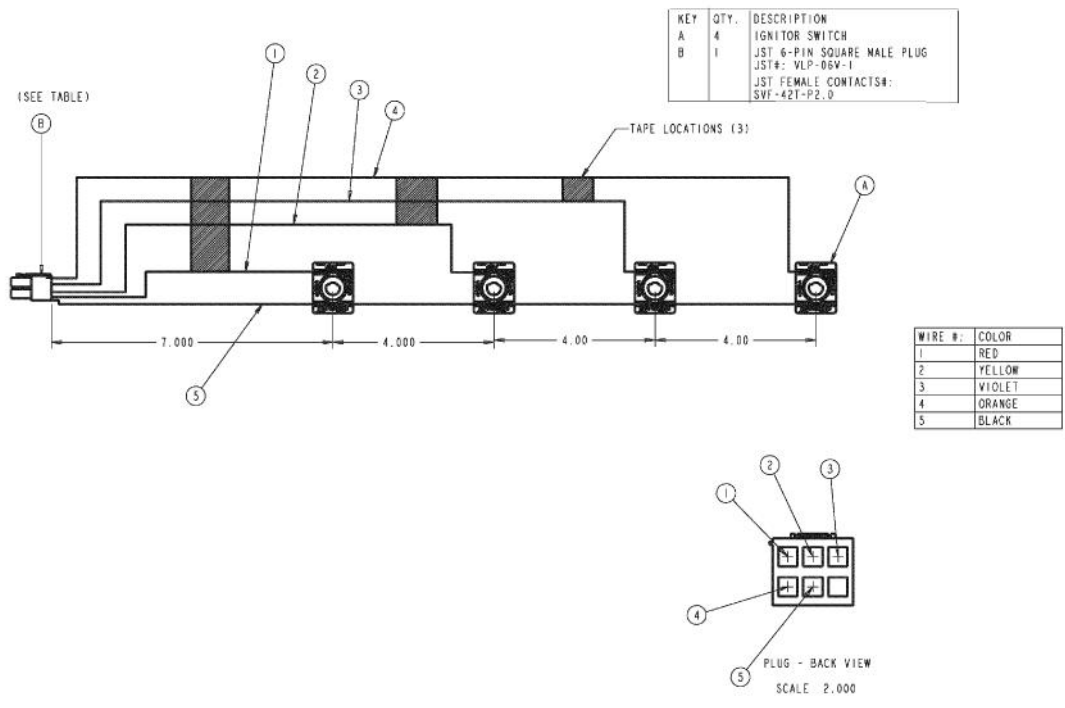

Ref #	Part Number	Qty.	Description
1	PB020254		5/8 FLEX TUBE 15
2	PE010191		2 1/2 VIKING LOGO BLACK/CHROME
	PE010192		2 1/2 VIKING LOGO BLACK/BRASS
	PE010193		2 1/2 VIKING LOGO WHITE/CHROME
	PE010194		2 1/2 VIKING LOGO WHITE/BRASS
3	PD020046		NO.8 X 1/2 SCREWS
4	PD010012		VALVE BOLT 1/4-20 UNC-2B 5/16 M.S.
5	PD020004		10X3/8PH.HD.TYPE 25 REPL PD040125
6	PE010187		30 VGSU INSERT SS/BK
	PE010188		30 VGSU INSERT SS/WH
7	PA050097		30 VGSU MANIFOLD
8	A20010614		ACCESS COVER PLATE
9	PD030006		CAPPED WASHER PAL NUT
10	A2007840		DGSU BULKHEAD BRACKET
11	PE070817		IGNITOR SWITCH HARNESS 4B, 30
12	PA010217		COOKTOP VALVE
13	PA070004		PRESSURE REG.(NAT.) RV47L-77-5.0
	PA070005		PRESSURE REG.(LP) RV47L-77-10.0
14	PB070320		SILICONE EXTRUSION
15	PD030150		5/16 NC NUT
16	A20010620		VGSU MANIFOLD BRACKET (REAR)
17	A20010621		VGSU MANIFOLD BRACKET (FRONT)
18	PE040223		VGSU102 CTRL PNL
	PE040223PVD		VGSU102 CTRL PNL XPVDX
19	PA010221		KNOB, ASM, BLACK, VGSU
	PA010222		VGSU103/163 KNOB ASSY WHITE
	PA010223		VGSU103/163 KNOB ASSEMBLY BK/BRASS
	PA010224		VGSU103/163 KNOB ASSY WHITE/BRASS
20	PB040231		90 DEGREE BULKHEAD ELBOW W / LOCKNUT