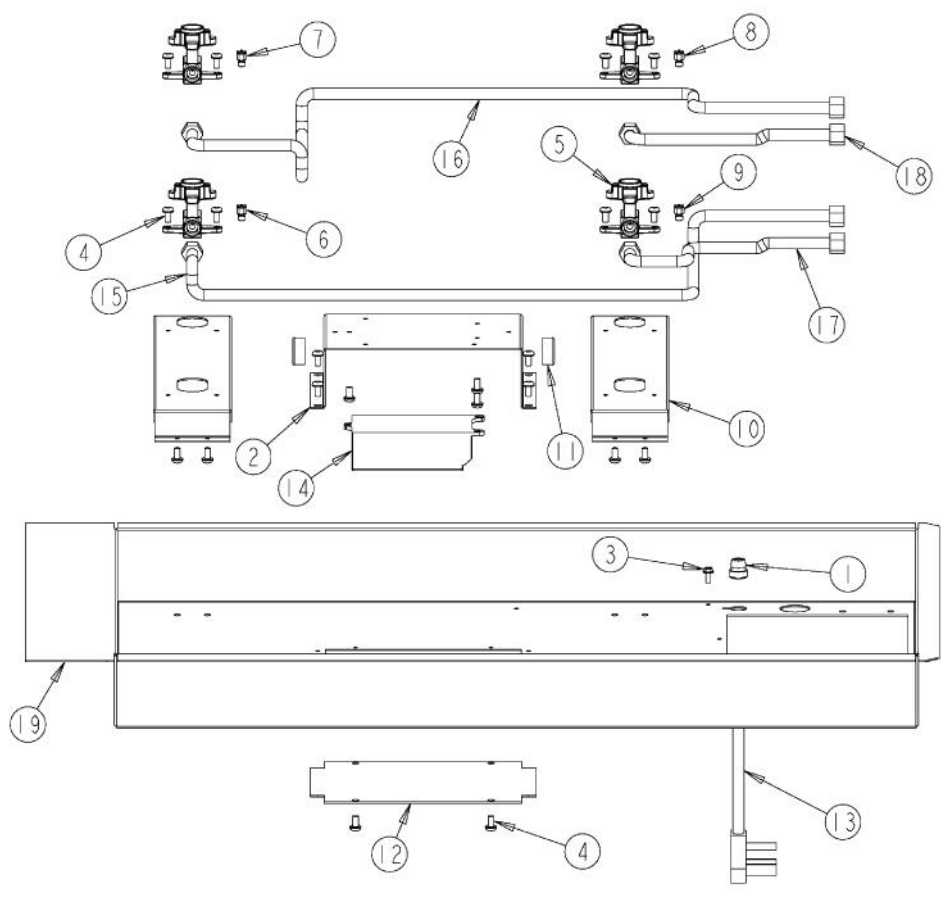

# VIKING VGSU103 Owner's Manual

[Shop genuine replacement parts for VIKING VGSU103](#)

[Find Your VIKING Gas Range Parts - Select From 76 Models](#)

----- Manual continues below -----

Ref #	Part Number	Qty.	Description
1	B21010611		30 MAIN TOP
	E91010611AL		VGSU102 SEALED TOP XALX
	E91010611BK		VGSU102 SEALED TOP XBKX
	E91010611BT		VGSU102 SEALED TOP XBTX
	E91010611CB		VGSU102 SEALED TOP XCBX
	E91010611EP		VGSU102 SEALED TOP XEPX
	E91010611FG		VGSU102 SEALED TOP XFGX
	E91010611GG		VGSU102 SEALED TOP XGGX
	E91010611LE		VGSU102 SEALED TOP XLEX
	E91010611MJ		VGSU102 SEALED TOP XMJX
	E91010611SG		VGSU102 SEALED TOP XSGX
	E91010611VB		VGSU102 SEALED TOP XVBX
	E91010611WH		VGSU102 SEALED TOP XWHX
2	PA080099		DGRT-A COMPLETE BURNER HEAD ASSEMBLY
3	PA080100		DGRT-B COMPLETE BURNER HEAD ASSEMBLY
4	PA080101		DGRT-C COMPLETE BURNER HEAD ASSEMBLY
5	PA080102		DGRT-D COMPLETE BURNER HEAD ASSEMBLY
6	PA060096		30 VGSU GRATE
	PA060114		30 GRATE 1 (GRAY)
7	PB050072		A-BASE
8	PB050071		B-BASE
9	PB050070		C-BASE
10	PA080083		D BURNER CAP XMATTE BLACKX
	PA080086		D BURNER CAP XMATTE GRAYX
11	PA080103		DGRT-A BURNER CAP- BLACK
	PA080104		DGRT-A BURNER CAP- GRAY
12	PA080105		DGRT-B BURNER CAP- BLACK
	PA080106		DGRT-B BURNER CAP- GRAY
13	PA080107		DGRT-C BURNER CAP- BLACK
	PA080108		DGRT-C BURNER CAP- GRAY
14	PB050069		D-BASE
15	PD020159		DGSU BURNER BASE SCREW
16	PA060097		VGSU102 GRATE 2
	PA060115		30 GRATE 2 (GRAY)