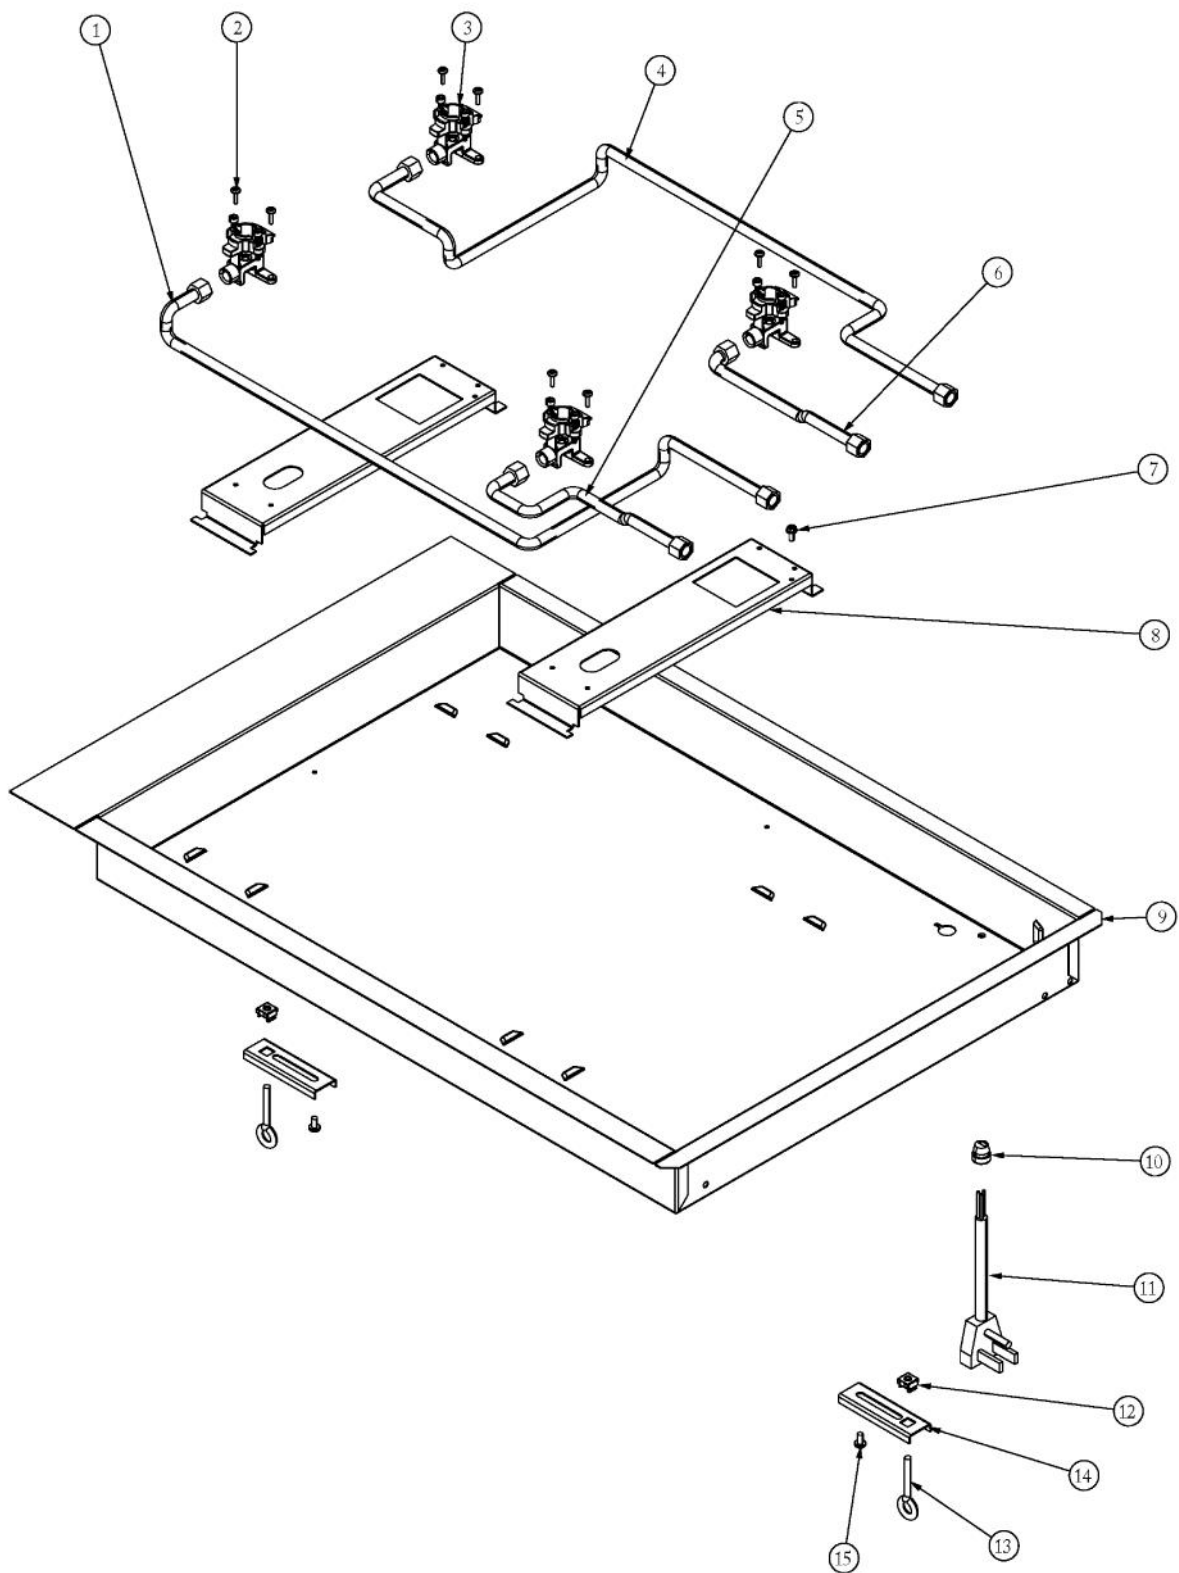

----- Manual continues below -----

Ref #	Part Number	Qty.	Description
1	PA060097	1	VGSU102 GRATE 2
2	PA060096	1	30 VGSU GRATE
3	PA080101	1	DGRT-C COMPLETE BURNER HEAD ASSEMBLY
4	PB050070	1	C-BASE
5	PA080105	1	DGRT-B BURNER CAP- BLACK
6	PA080100	1	DGRT-B COMPLETE BURNER HEAD ASSEMBLY
7	PA080103	1	DGRT-A BURNER CAP- BLACK
8	PB050071	1	B-BASE
9	PB050072	1	A-BASE
10	B21010611	1	30 MAIN TOP
10	E91010611WH	1	VGSU102 SEALED TOP XWHX
10	E91010611BK	1	VGSU102 SEALED TOP XBKX
11	PA080099	1	DGRT-A COMPLETE BURNER HEAD ASSEMBLY
12	PB050069	1	D-BASE
13	PA080102	1	DGRT-D COMPLETE BURNER HEAD ASSEMBLY
14	PA080083	1	D BURNER CAP XMATTE BLACKX
15	PA080107	1	DGRT-C BURNER CAP- BLACK
NI	023762-000	1	BRACKET,SPRT,VGSU104
NI	023763-000	1	BRACKET,SPRT
NI	PD020004	1	10X3/8PH.HD.TYPE 25 REPL PD040125
NI	015112-000	4	MODULE, SPK IRIS COOKTOP
NI	019955-000	6	SHIELD, WTR
NI	PB040199	1	NATURAL ORIFICE NO.56
NI	PB040271	3	NO.60 LP

Ref #	Part Number	Qty.	Description
1	PB020309	1	VGSU30 LF 3/8 TUBE
2	PD020005	1	NO.8 X 1/2 PH.PN.HD.SMS.
3	PB050067	1	JETHOLDER
4	PB020311	1	VGSU30 LR TUBE
5	PB020308	1	VGSU30 RF 38 TUBE
6	PB020310	1	VGSU30 RR TUBE
7	PD020010	1	10 X 3/8 GREEN GROUNDING SCREW
8	NON-SERVICEABLE	2	TUB WELDMENT
9	NON-SERVICEABLE	1	TUB WELDMENT
10	PE070069	1	STRAIGHT-THRU BUSHING
11	G4007440	1	SUPPLY CORD ASSY
12	PD030029	2	SELF RETAINING NUT (1/4-20)
13	PD010027	2	EYE BOLT-VGSU101/161
14	A2003053	2	RET.BRKT VGSU101 REPL PG210006
15	PD020004	2	10X3/8PH.HD.TYPE 25 REPL PD040125