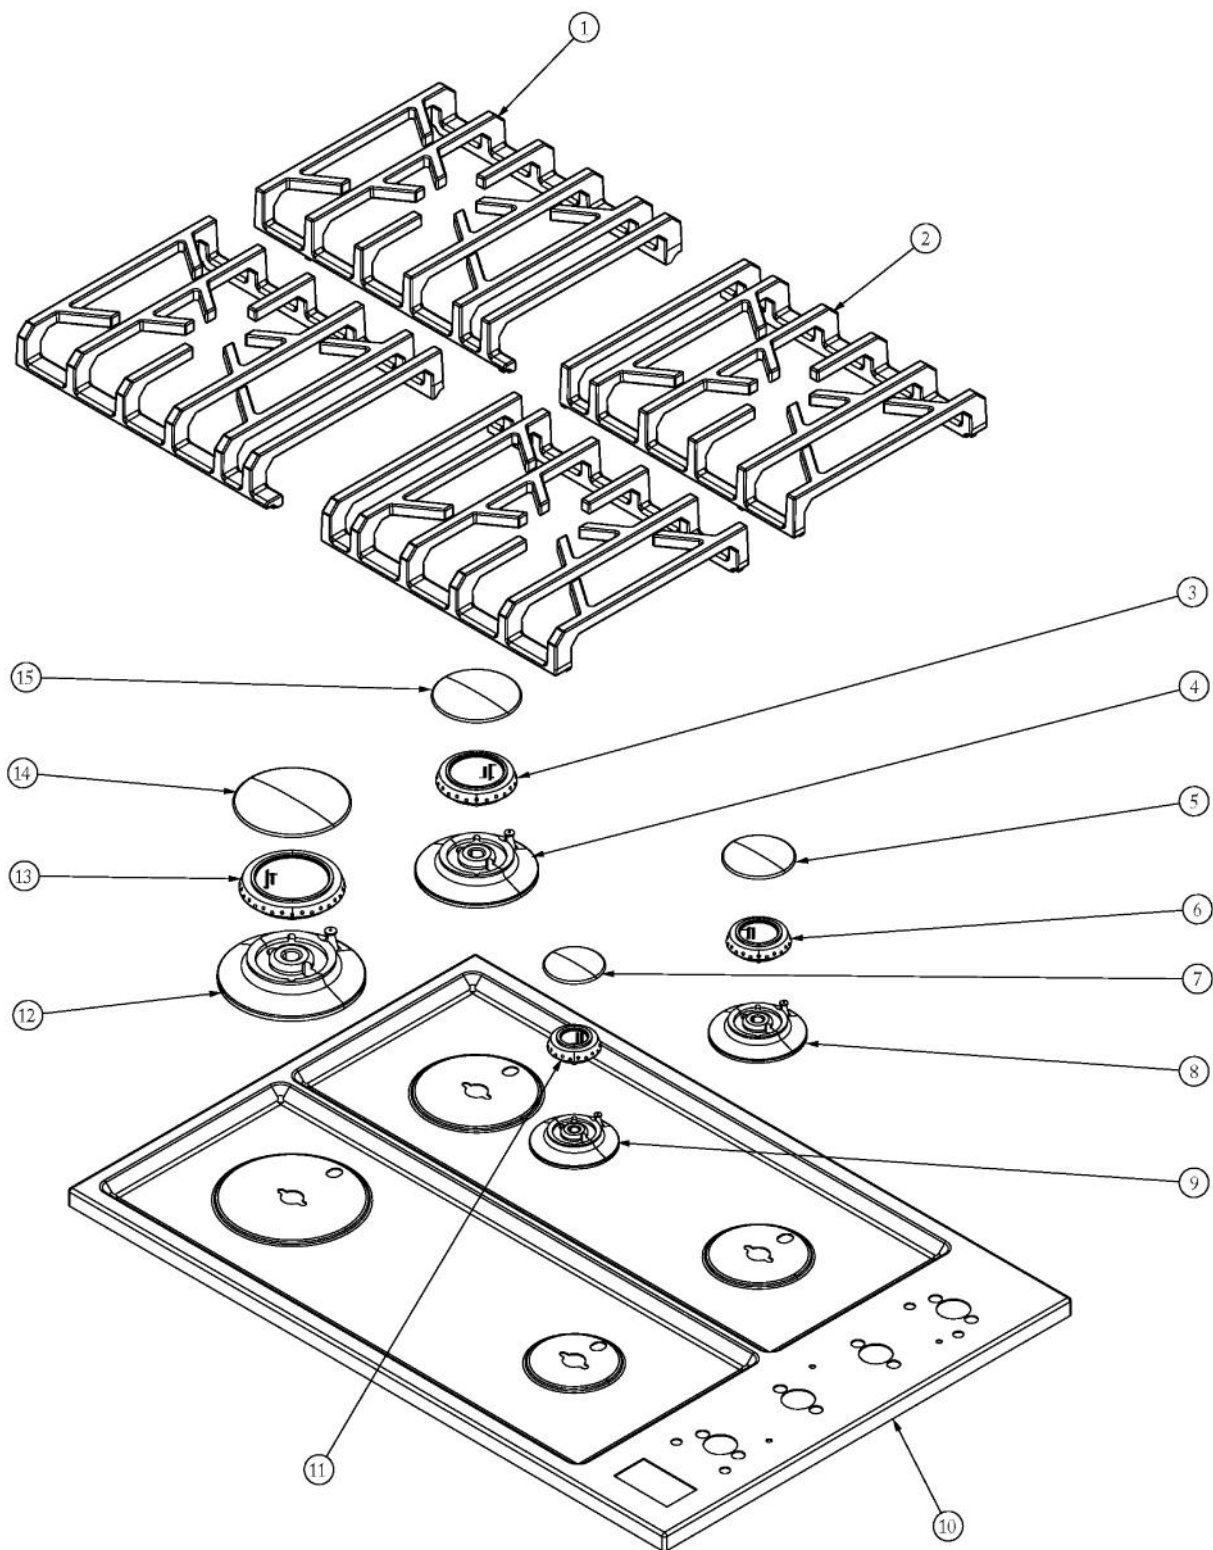

----- Manual continues below -----

Ref #	Part Number	Qty.	Description
1	PA060097	1	VGSU102 GRATE 2
2	PA060096	1	30 VGSU GRATE
3	PA080101	1	DGRT-C COMPLETE BURNER HEAD ASSEMBLY
4	PB050070	1	C-BASE
5	PA080105	1	DGRT-B BURNER CAP- BLACK
6	PA080100	1	DGRT-B COMPLETE BURNER HEAD ASSEMBLY
7	PA080103	1	DGRT-A BURNER CAP- BLACK
8	PB050071	1	B-BASE
9	PB050072	1	A-BASE
10	B21010611	1	30 MAIN TOP
10	E91010611WH	1	VGSU102 SEALED TOP XWHX
10	E91010611BK	1	VGSU102 SEALED TOP XBKX
11	PA080099	1	DGRT-A COMPLETE BURNER HEAD ASSEMBLY
12	PB050069	1	D-BASE
13	PA080102	1	DGRT-D COMPLETE BURNER HEAD ASSEMBLY
14	PA080083	1	D BURNER CAP XMATTE BLACKX
15	PA080107	1	DGRT-C BURNER CAP- BLACK
NI	023762-000	1	BRACKET,SPRT,VGSU104
NI	023763-000	1	BRACKET,SPRT
NI	PD020004	1	10X3/8PH.HD.TYPE 25 REPL PD040125
NI	015112-000	4	MODULE, SPK IRIS COOKTOP
NI	019955-000	6	SHIELD, WTR
NI	PB040199	1	NATURAL ORIFICE NO.56
NI	PB040271	3	NO.60 LP

Ref #	Part Number	Qty.	Description
1	PB020309	1	VGSU30 LF 3/8 TUBE
2	PD020005	1	NO.8 X 1/2 PH.PN.HD.SMS.
3	PB050067	1	JETHOLDER
4	PB020311	1	VGSU30 LR TUBE
5	PB020308	1	VGSU30 RF 38 TUBE
6	PB020310	1	VGSU30 RR TUBE
7	PD020010	1	10 X 3/8 GREEN GROUNDING SCREW
8	NON-SERVICEABLE	2	TUB WELDMENT
9	NON-SERVICEABLE	1	TUB WELDMENT
10	PE070069	1	STRAIGHT-THRU BUSHING
11	G4007440	1	SUPPLY CORD ASSY
12	PD030029	2	SELF RETAINING NUT (1/4-20)
13	PD010027	2	EYE BOLT-VGSU101/161
14	A2003053	2	RET.BRKT VGSU101 REPL PG210006
15	PD020004	2	10X3/8PH.HD.TYPE 25 REPL PD040125