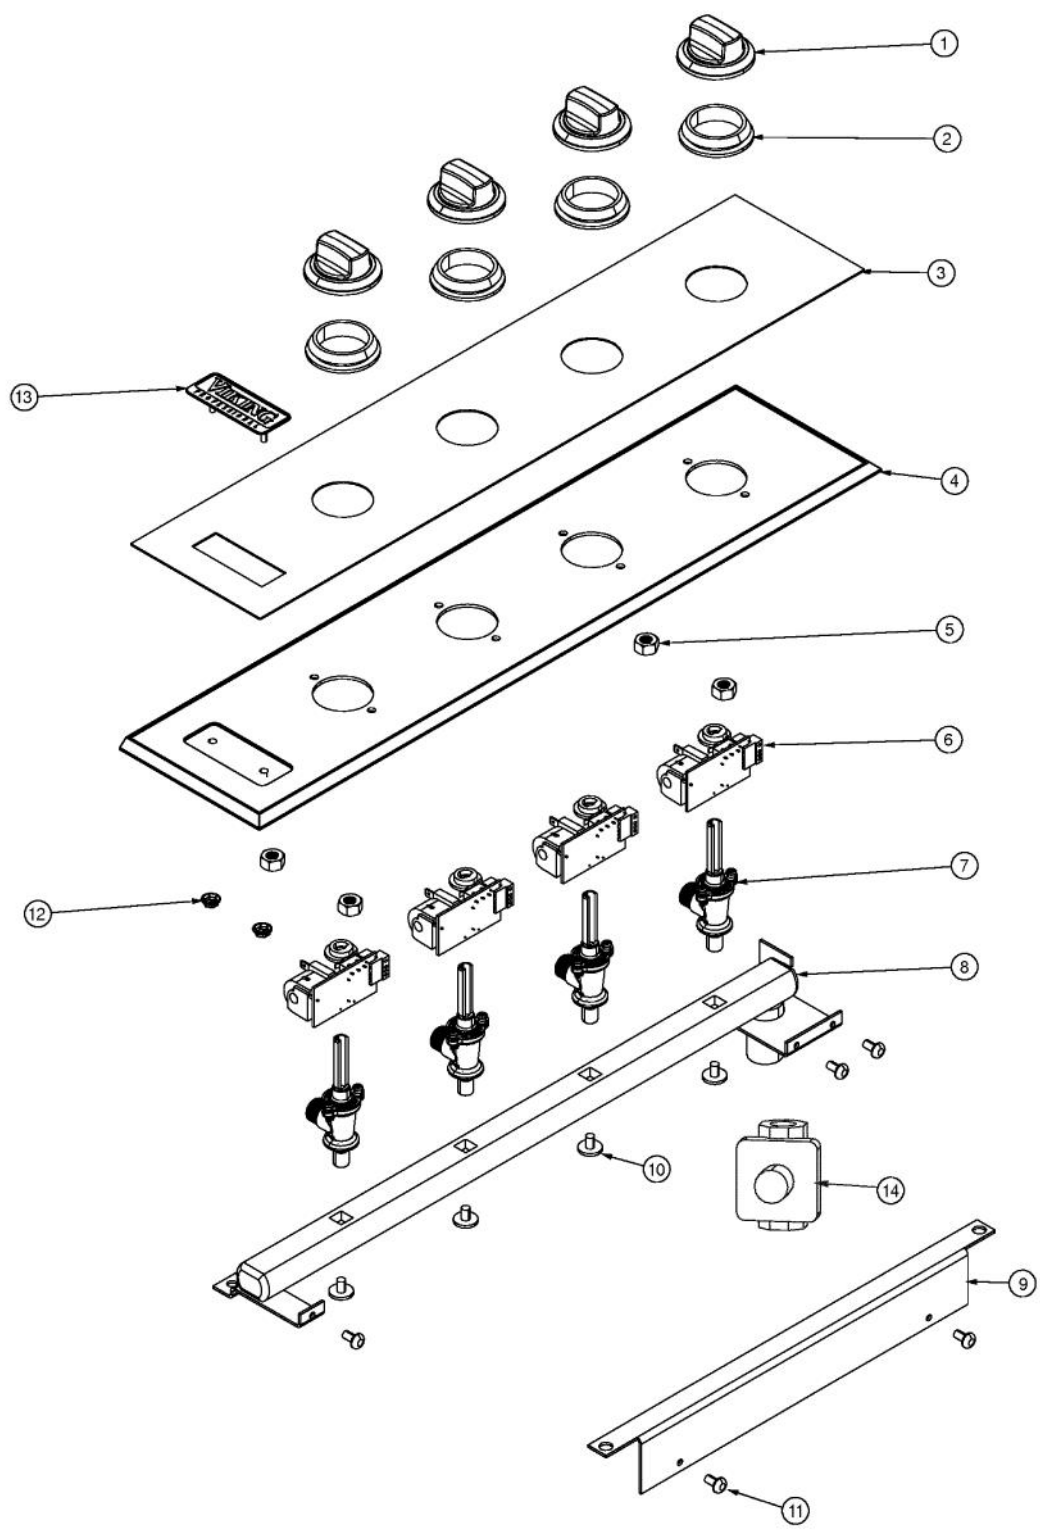

Ref #	Part Number	Qty.	Description
1	PB020309	1	VGSU30 LF 3/8 TUBE
2	PD020005	1	NO.8 X 1/2 PH.PN.HD.SMS.
3	PB050067	1	JETHOLDER
4	PB020311	1	VGSU30 LR TUBE
5	PB020308	1	VGSU30 RF 38 TUBE
6	PB020310	1	VGSU30 RR TUBE
7	PD020010	1	10 X 3/8 GREEN GROUNDING SCREW
8	NON-SERVICEABLE	2	TUB WELDMENT
9	NON-SERVICEABLE	1	TUB WELDMENT
10	PE070069	1	STRAIGHT-THRU BUSHING
11	G4007440	1	SUPPLY CORD ASSY
12	PD030029	2	SELF RETAINING NUT (1/4-20)
13	PD010027	2	EYE BOLT-VGSU101/161
14	A2003053	2	RET.BRKT VGSU101 REPL PG210006
15	PD020004	2	10X3/8PH.HD.TYPE 25 REPL PD040125

Ref #	Part Number	Qty.	Description
1	PA010221	4	KNOB, ASM, BLACK, VGSU BEFORE (10/20/11)
1	023012-000	4	KNOB, ASM, SS, VGSU FROM (10/2011) THROUGH (12/20/12)
1	036416-000	4	KNOB, ASSY VGSU CR3 AFTER (12/20/12)
2	PB070320	4	SILICONE EXTRUSION
3	PE010187	1	30 VGSU INSERT SS/BK
4	PE040223	1	VGSU102 CTRL PNL
5	PD030150	4	5/16 NC NUT
6	015112-000	4	MODULE, SPK IRIS COOKTOP
7	PA010217	4	COOKTOP VALVE
8	013364-000	1	VGSU104 MANIFOLD
9	023762-000	1	BRACKET, SPRT, VGSU104
10	PD010012	4	VALVE BOLT 1/4-20 UNC-2B 5/16 M.S.
11	PD020004	5	10X3/8PH.HD.TYPE 25 REPL PD040125
12	PD030006	2	CAPPED WASHER PAL NUT
13	PE010191	1	2 1/2 VIKING LOGO BLACK/CHROME
14	PA070004	1	PRESSURE REG.(NAT.) RV47L-77-5.0
14	PA070005	1	PRESSURE REG.(LP) RV47L-77-10.0