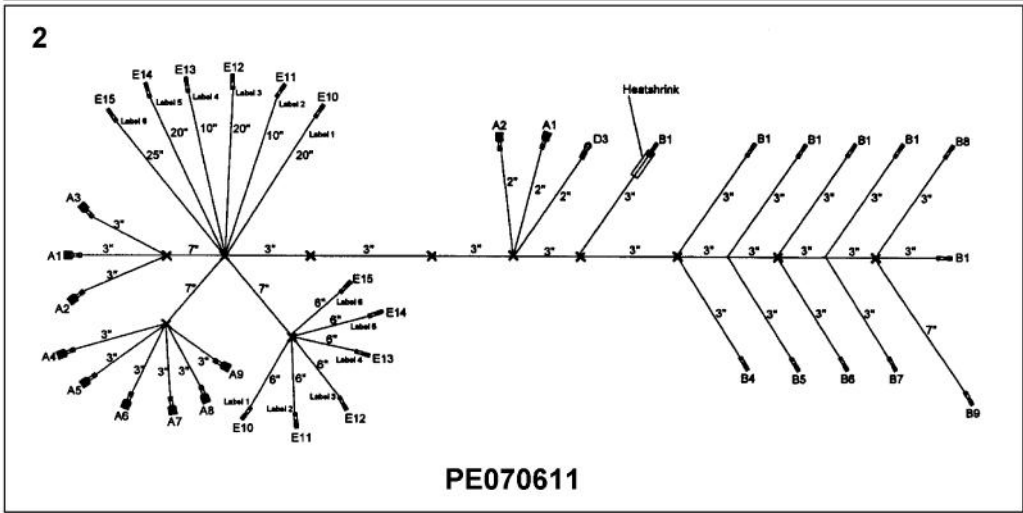

----- Manual continues below -----

Ref #	Part Number	Qty.	Description
1	PA060099		VGSU162 GRATE 2
	PA060117		36 GRATE 2 (GRAY)
2	PA060098		36 VGSU GRATE
	PA060116		36 GRATE 1 (GRAY)
3	PA080089		C-BURNER
	PA080093		C-BURNER (GRAY)
4	PA080088		D-BURNER
	PA080092		D-BURNER (GRAY)
5	PA080090		B-BURNER
	PA080094		B-BURNER (GREY)
6	PA080091		A-BURNER
	PA080095		A-BURNER (GRAY)
7	PB050070		C-BASE
8	PB050069		D-BASE
9	PB050071		B-BASE
10	PB050072		A-BASE
11	PD020159		DGSU BURNER BASE SCREW
12	PB050067		JETHOLDER
13	N/A		HEAT SHIELD - MUST ORDER ITEM NO. 11
14	PB040254		NO.49 NAT
	PB040199		NATURAL ORIFICE NO.56
15	PB040255		NO.52 NAT
	PB040256		LP ORIFICE NO.62
16	PB040236		NO.55 NAT
	PB040257		LP ORIFICE NO.66
17	PB040199		NATURAL ORIFICE NO.56
	PB040258		LP ORIFICE NO.69
18	PD020004		10X3/8PH.HD.TYPE 25 REPL PD040125
19	B21010612		36 MAIN TOP, STAINLESS STEEL
	E91010612AL		VGSU162 SEALED TOP XALX
	E91010612BK		VGSU162 SEALED TOP XBKX
	E91010612BT		VGSU162 SEALED TOP XBTX
	E91010612CB		VGSU162 SEALED TOP XCBX
	E91010612EP		MAIN TOP - EP
	E91010612FG		MAIN TOP - FG
	E91010612GG		MAIN TOP - GG
	E91010612LE		MAIN TOP - LE
	E91010612MJ		MAIN TOP - MJ
	E91010612SG		VGSU162 SEALED TOP XSGX
	E91010612VB		MAIN TOP - VB
	E91010612WH		VGSU162 SEALED TOP XWHX
20	A20010622		JET HOLDER SUPPORT
21	PD040005		SNAP BUSHING - 7/8
22	A2005717		SPARK MODULE BOX (DGCU)
23	PA020042		TYTRONICS 0+6 SPARK MODULE
24	A1005718		MODULE COVER
25	A2003053		RET.BRKT VGSU101 REPL PG210006
	PD030029		INSTALL HARDWARE - QTY. 2 SELF RETAINING NUT (1/4-20)
	PD010027		INSTALL HARDWARE - QTY. 2 EYE BOLT-VGSU101/161
NI	PB070058		INSTALL HARDWARE - QTY. 2 COOKTOP GASKET-(VGSU101) (BETWEEN UNIT & COUNTERTOP)
NI	PB070234		GASKET (VGSU101/161) (BETWEEN MAIN TOP & BURNER BOX)

Ref #	Part Number	Qty.	Description
1	G4007440		SUPPLY CORD ASSY
2	PE070611		VGSU162 WIRE HARNESS