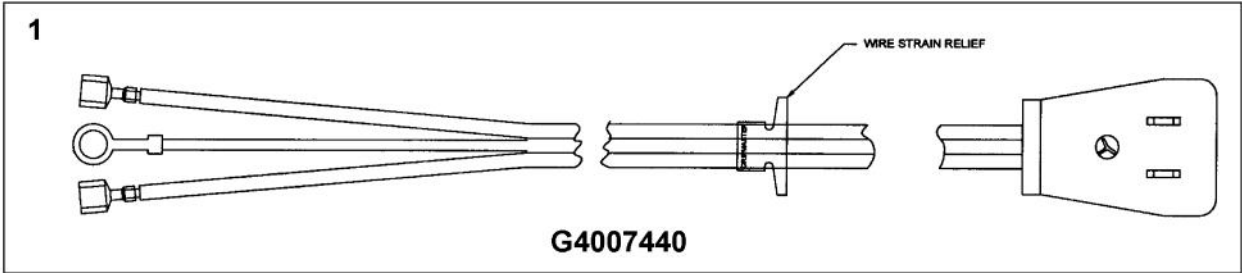

Ref #	Part Number	Qty.	Description
1	G4007440		SUPPLY CORD ASSY
2	PE070611		VGSU162 WIRE HARNESS