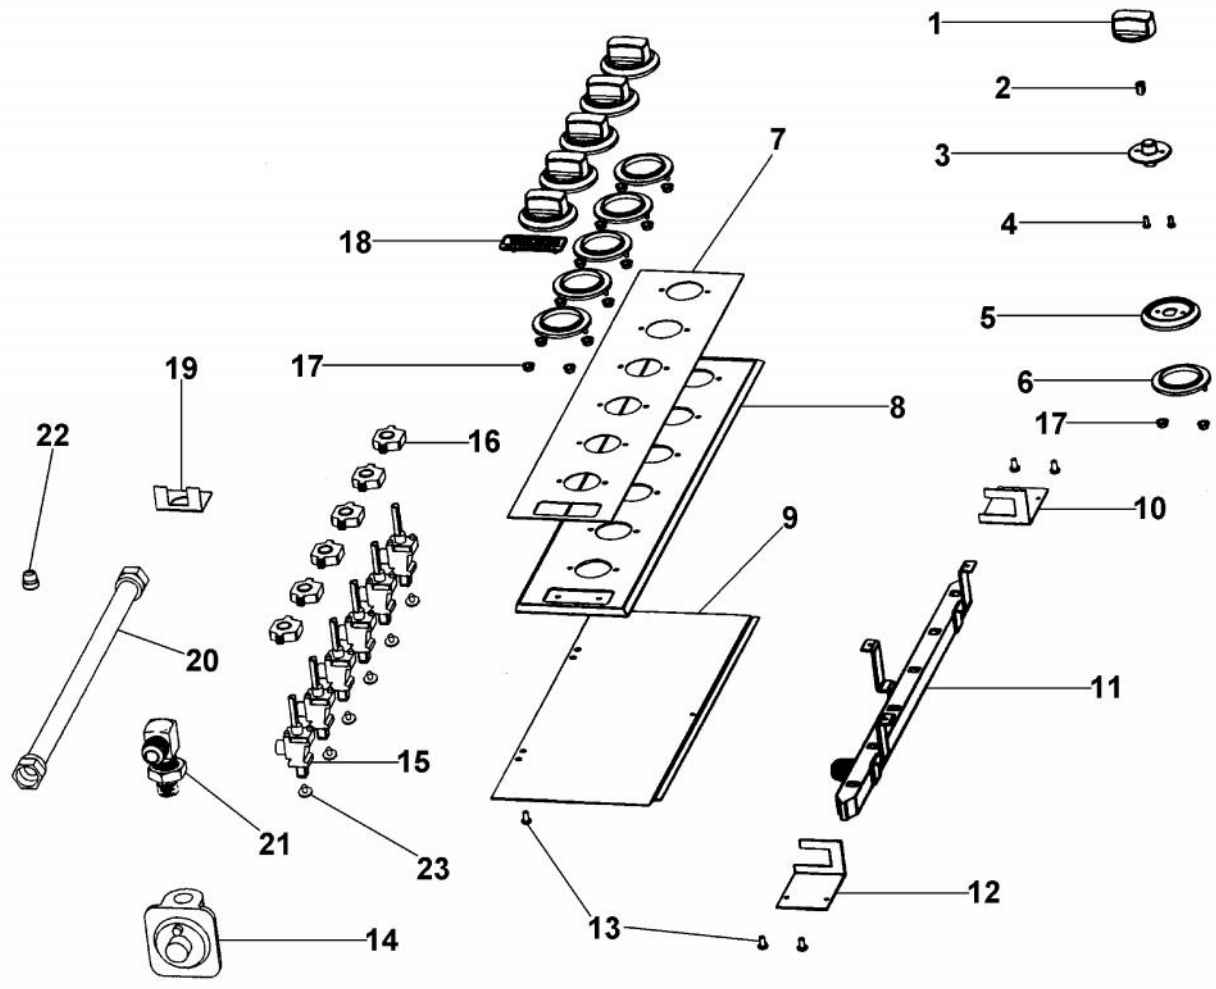

Ref #	Part Number	Qty.	Description
1	PA010174		COOKTOP KNOB BLACK
	PA010175		COOKTOP KNOB (WHITE)
2	PC010007		KNOB SPRING (GOLD CORE KNOBS)
3	PA010148		VGSU KNOB INSERT
4	PD020076		6-32 X 3/8 PHILL PAN MS
5	PB010263		UPPER BEZEL
	PB010263PVD		UPPER BEZEL BRASS (BLACK)
6	PB010262		LOWER BEZEL
7	PE010173		36 VGSU INSERT
	PE010174		36 VGSU INSERT (WH)
8	PE040224		VGSU162 CTRL PNL
	PE040224PVD		VGSU162 CTRL PNL XPV DX
9	A20010614		ACCESS COVER PLATE
10	A20010620		VGSU MANIFOLD BRACKET (REAR)
11	PA050098		36 VGSU MANIFOLD
12	A20010621		VGSU MANIFOLD BRACKET (FRONT)
13	PD020004		10X3/8PH.HD.TYPE 25 REPL PD040125
14	PA070004		PRESSURE REG.(NAT.) RV47L-77-5.0
	PA070005		PRESSURE REG.(LP) RV47L-77-10.0
15	003579-000		PA010217 VALVE AND BOLT KIT
NI	PB020252		FLEX TUBE 35
NI	PB020253		FLEX TUBE 26
NI	PB020191		15 FLEX TUBE
NI	PB020190		10 FLEX TUBE
16	PA020015		SPARK IGNITION SWITCH
17	PD030006		CAPPED WASHER PAL NUT
18	PE010165		VIKING CHROME PLATE LOGO
	PE010166		VIKING LOGO BRASS
	PE010176		2.5 WHITE CHROME LOGO
	PE010177		2.5 WHITE BRASS LOGO
19	A2007840		DGSU BULKHEAD BRACKET
20	PB020254		5/8 FLEX TUBE 15
21	PB040231		90 DEGREE BULKHEAD ELBOW W / LOCKNUT
22	PE070069		STRAIGHT-THRU BUSHING
23	PD010012		VALVE BOLT 1/4-20 UNC-2B 5/16 M.S.

Ref #	Part Number	Qty.	Description
1	G4007440		SUPPLY CORD ASSY
2	PE070611		VGSU162 WIRE HARNESS