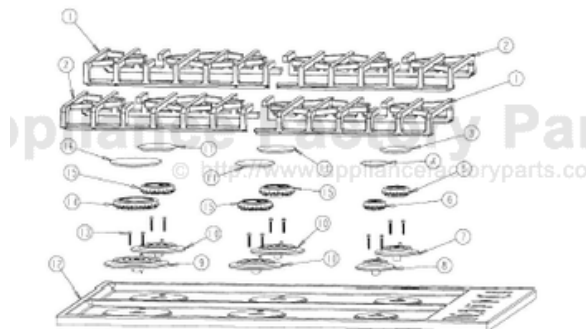

[Find Your VIKING Gas Range Parts - Select From 76 Models](#)

----- Manual continues below -----