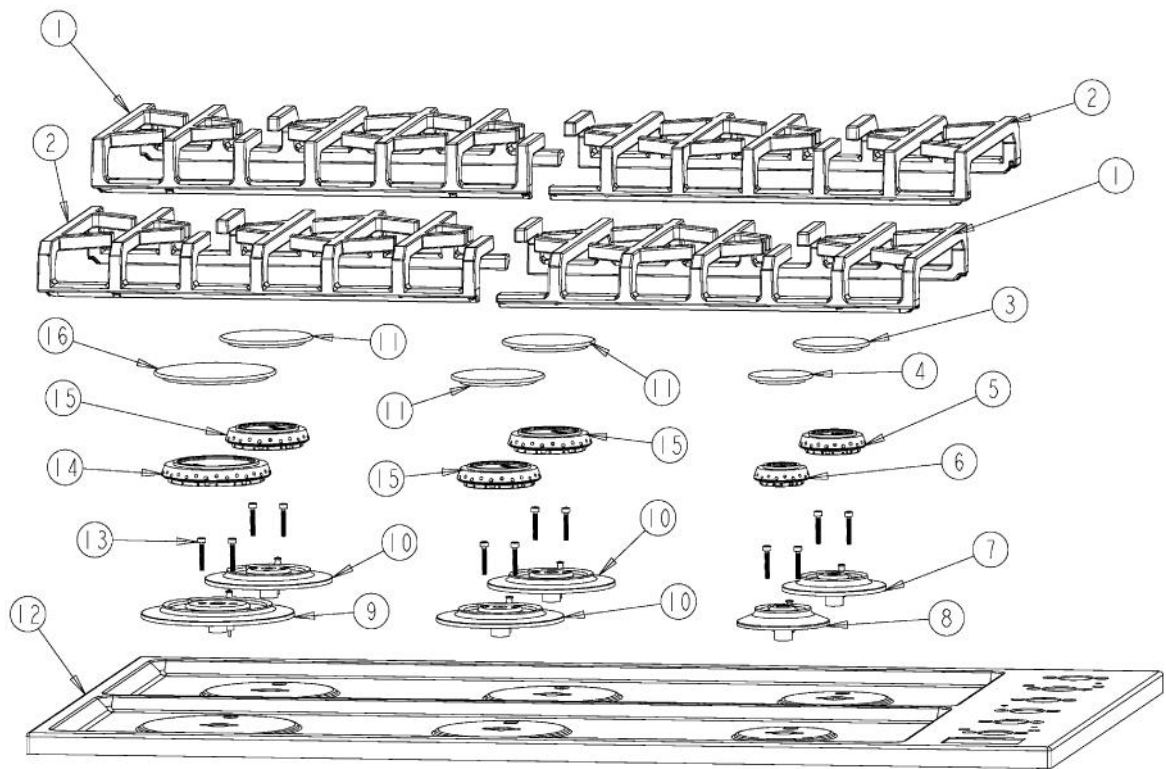

----- Manual continues below -----

Ref #	Part Number	Qty.	Description
1	PA060099		VGSU162 GRATE 2
	PA060117		36 GRATE 2 (GRAY)
2	PA060098		36 VGSU GRATE
	PA060116		36 GRATE 1 (GRAY)
3	PA080105		DGRT-B BURNER CAP- BLACK
	PA080106		DGRT-B BURNER CAP- GRAY
4	PA080103		DGRT-A BURNER CAP- BLACK
	PA080104		DGRT-A BURNER CAP- GRAY
5	PA080100		DGRT-B COMPLETE BURNER HEAD ASSEMBLY
6	PA080099		DGRT-ACOMPLETE BURNER HEAD ASSEMBLY
7	PB050071		B-BASE
8	PB050072		A-BASE
9	PB050069		D-BASE
10	PB050070		C-BASE
11	PA080107		DGRT-C BURNER CAP- BLACK
11	PA080108		DGRT-C BURNER CAP- GRAY
12	B21010612		36 MAIN TOP, STAINLESS STEEL
12	E91010612AL		VGSU162 SEALED TOP XALX
12	E91010612BK		VGSU162 SEALED TOP XBKX
12	E91010612BT		VGSU162 SEALED TOP XBTX
12	E91010612CB		VGSU162 SEALED TOP XCBX
12	E91010612EP		MAIN TOP - EP
12	E91010612FG		MAIN TOP - FG
12	E91010612GG		MAIN TOP - GG
12	E91010612LE		MAIN TOP - LE
12	E91010612MJ		MAIN TOP - MJ
12	E91010612SG		VGSU162 SEALED TOP XSGX
12	E91010612VB		MAIN TOP - VB
12	E91010612WH		VGSU162 SEALED TOP XWHX
13	PD020159		DGSU BURNER BASE SCREW
14	PA080102		DGRT-D COMPLETE BURNER HEAD ASSEMBLY
15	PA080101		DGRT-C COMPLETE BURNER HEAD ASSEMBLY
16	PA080083		D BURNER CAP XMATTE BLACKX
16	PA080086		D BURNER CAP XMATTE GRAYX