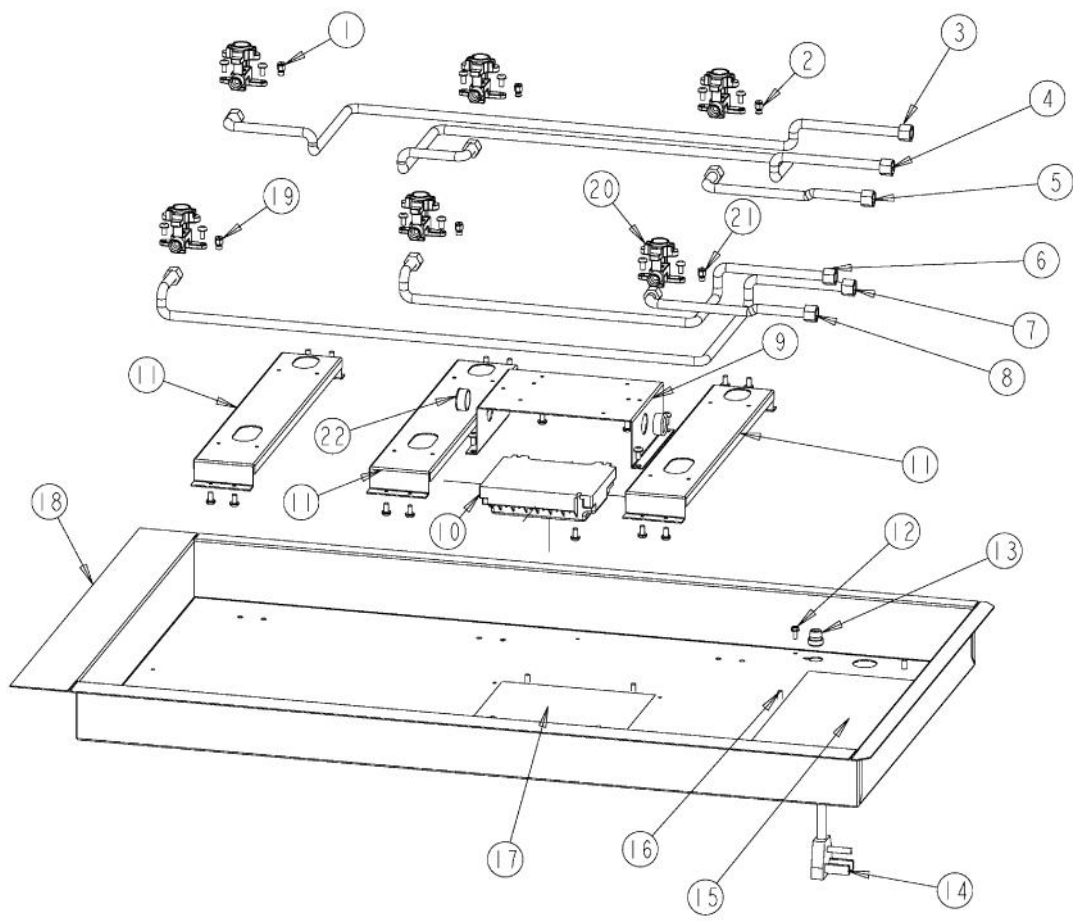

----- Manual continues below -----

Ref #	Part Number	Qty.	Description
1	PA060099		VGSU162 GRATE 2
	PA060117		36 GRATE 2 (GRAY)
2	PA060098		36 VGSU GRATE
	PA060116		36 GRATE 1 (GRAY)
3	PA080105		DGRT-B BURNER CAP- BLACK
	PA080106		DGRT-B BURNER CAP- GRAY
4	PA080103		DGRT-A BURNER CAP- BLACK
	PA080104		DGRT-A BURNER CAP- GRAY
5	PA080100		DGRT-B COMPLETE BURNER HEAD ASSEMBLY
6	PA080099		DGRT-ACOMPLETE BURNER HEAD ASSEMBLY
7	PB050071		B-BASE
8	PB050072		A-BASE
9	PB050069		D-BASE
10	PB050070		C-BASE
11	PA080107		DGRT-C BURNER CAP- BLACK
11	PA080108		DGRT-C BURNER CAP- GRAY
12	B21010612		36 MAIN TOP, STAINLESS STEEL
12	E91010612AL		VGSU162 SEALED TOP XALX
12	E91010612BK		VGSU162 SEALED TOP XBKX
12	E91010612BT		VGSU162 SEALED TOP XBTX
12	E91010612CB		VGSU162 SEALED TOP XCBX
12	E91010612EP		MAIN TOP - EP
12	E91010612FG		MAIN TOP - FG
12	E91010612GG		MAIN TOP - GG
12	E91010612LE		MAIN TOP - LE
12	E91010612MJ		MAIN TOP - MJ
12	E91010612SG		VGSU162 SEALED TOP XSGX
12	E91010612VB		MAIN TOP - VB
12	E91010612WH		VGSU162 SEALED TOP XWHX
13	PD020159		DGSU BURNER BASE SCREW
14	PA080102		DGRT-D COMPLETE BURNER HEAD ASSEMBLY
15	PA080101		DGRT-C COMPLETE BURNER HEAD ASSEMBLY
16	PA080083		D BURNER CAP XMATTE BLACKX
16	PA080086		D BURNER CAP XMATTE GRAYX