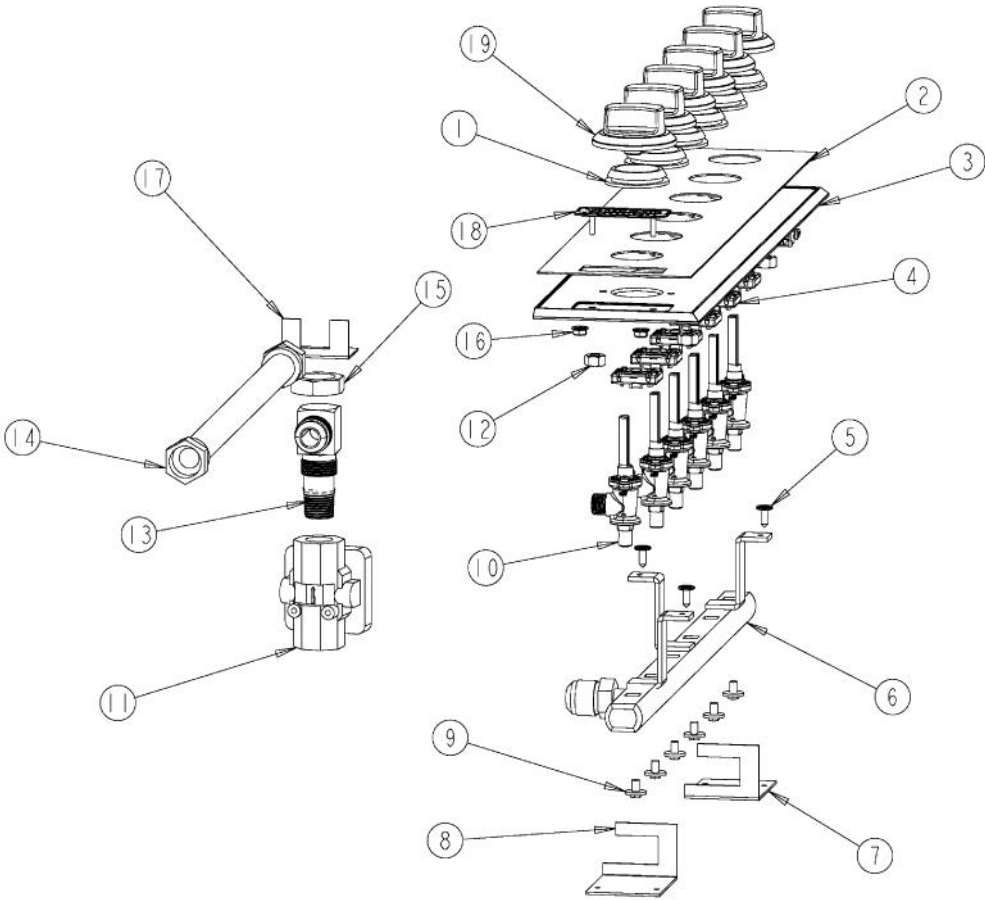

Ref #	Part Number	Qty.	Description
1	PB070320		SILICONE EXTRUSION
2	PE010189		36 VGSU INSERT SS/BK
2	PE010190		36 VGSU INSERT SS/WH
3	PE040224		VGSU162 CTRL PNL
3	PE040224PVD		VGSU162 CTRL PNL XPV DX
4	PE070818		IGNITOR SWITCH HARNESS, 6B 36
5	PD020046		NO.8 X 1/2 SCREWS
6	PA050098		36 VGSU MANIFOLD
7	A20010620		VGSU MANIFOLD BRACKET (REAR)
8	A20010621		VGSU MANIFOLD BRACKET (FRONT)
9	PD010012		VALVE BOLT 1/4-20 UNC-2B 5/16 M.S.
10	PA010217		COOKTOP VALVE
11	PA070004		PRESSURE REG.(NAT.) RV47L-77-5.0
11	PA070005		PRESSURE REG.(LP) RV47L-77-10.0
12	PD030150		5/16 NC NUT
13	PB040231		90 DEGREE BULKHEAD ELBOW W / LOCKNUT
14	PB020254		5/8 FLEX TUBE 15
15	PB040231		90 DEGREE BULKHEAD ELBOW W / LOCKNUT
16	PD030006		CAPPED WASHER PAL NUT
17	A2007840		DGSU BULKHEAD BRACKET
18	PE010191		2 1/2 VIKING LOGO BLACK/CHROME
18	PE010192		2 1/2 VIKING LOGO BLACK/BRASS
18	PE010193		2 1/2 VIKING LOGO WHITE/CHROME
18	PE010194		2 1/2 VIKING LOGO WHITE/BRASS
19	PA010221	6	KNOB, ASM, BLACK, VGSU
19	PA010222	6	VGSU103/163 KNOB ASSY WHITE
19	PA010223	6	VGSU103/163 KNOB ASSEMBLY BK/BRASS
19	PA010224	6	VGSU103/163 KNOB ASSY WHITE/BRASS
19	023012-000	6	KNOB, ASM, SS, VGSU