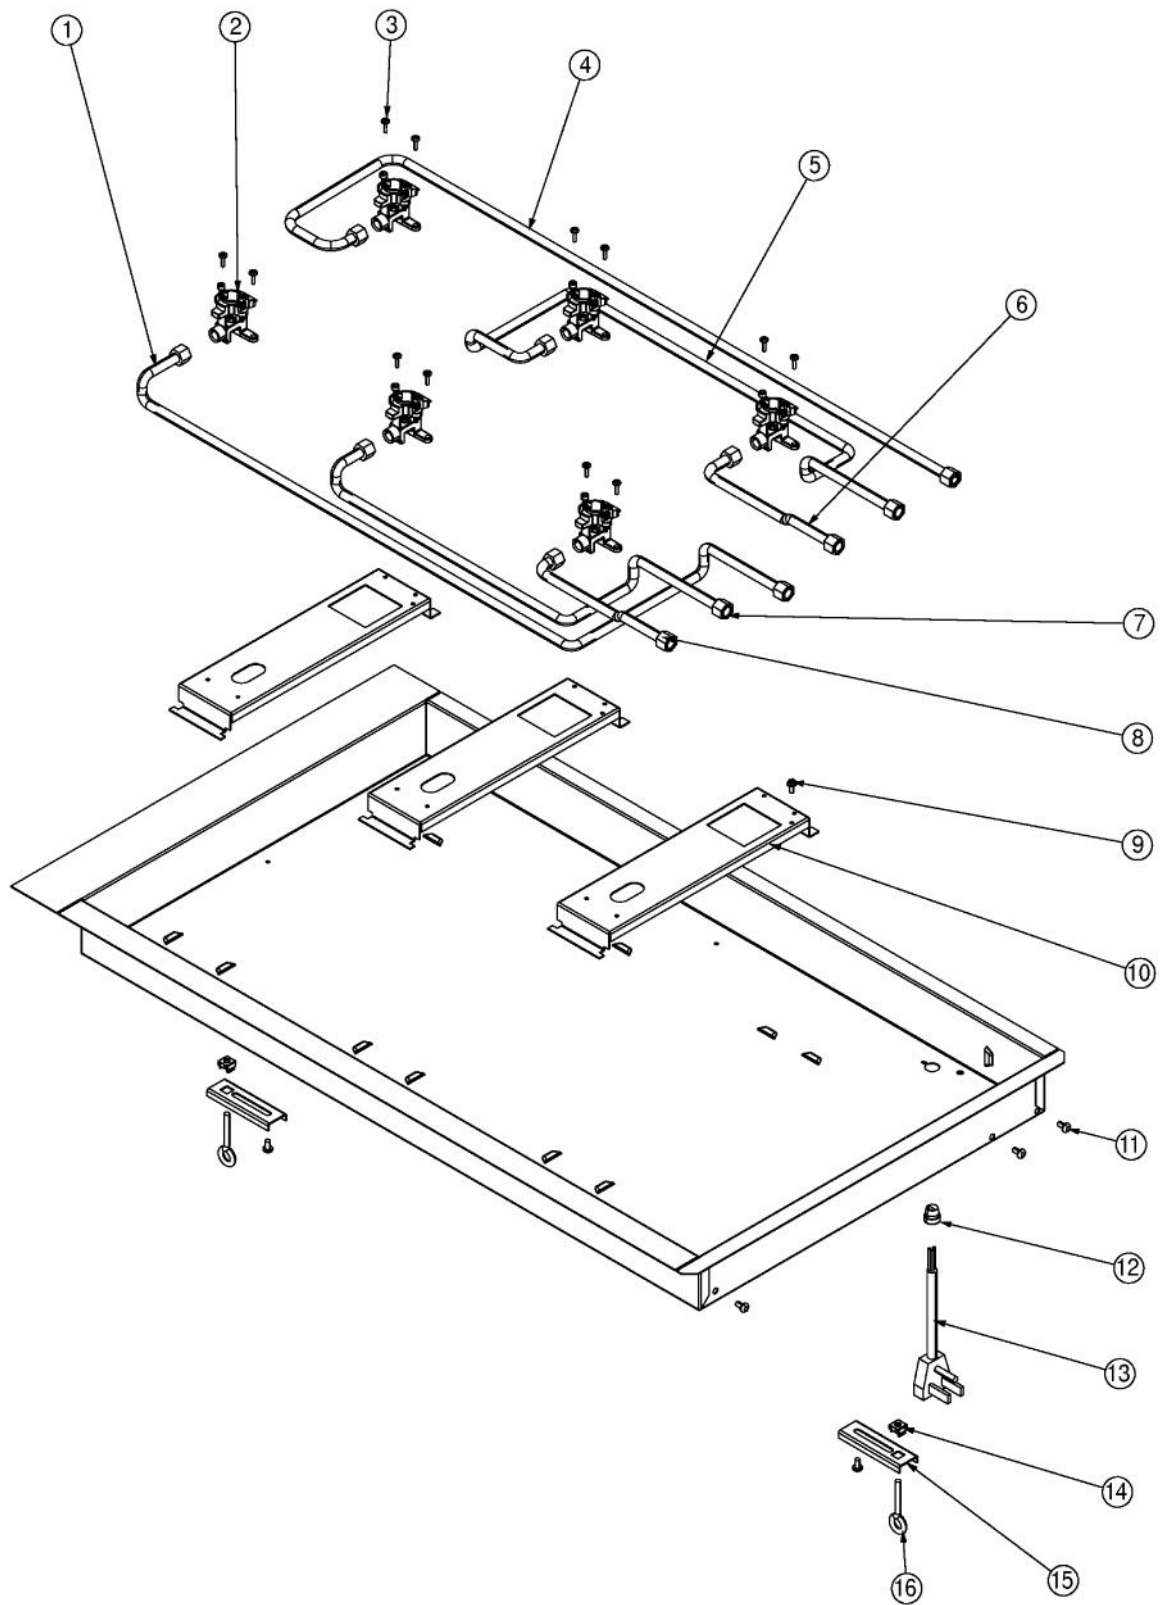

----- Manual continues below -----

Ref #	Part Number	Qty.	Description
1	PA060099	2	VGSU162 GRATE 2
2	PA060098	2	36 VGSU GRATE
3	PA080107	3	DGRT-C BURNER CAP- BLACK
4	PA080101	3	DGRT-C COMPLETE BURNER HEAD ASSEMBLY
5	PA080105	1	DGRT-B BURNER CAP- BLACK
6	PA080100	1	DGRT-B COMPLETE BURNER HEAD ASSEMBLY
7	PB050071	1	B-BASE
8	PA080103	1	DGRT-A BURNER CAP- BLACK
9	PA080099	1	DGRT-A COMPLETE BURNER HEAD ASSEMBLY
10	PB050072	1	A-BASE
11	B21010612	1	36 MAIN TOP, STAINLESS STEEL
11	E91010612WH	1	VGSU162 SEALED TOP XWHX
11	E91010612BK	1	VGSU162 SEALED TOP XBKX
12	PB050070	3	C-BASE
13	PB050069	1	D-BASE
14	PA080102	1	DGRT-D COMPLETE BURNER HEAD ASSEMBLY
15	PA080083	1	D BURNER CAP XMATTE BLACKX
NI	023762-000	1	BRACKET,SPRT,VGSU104
NI	023763-000	1	BRACKET,SPRT
NI	PD020004	1	10X3/8PH.HD.TYPE 25 REPL PD040125
NI	015112-000	1	MODULE, SPK IRIS COOKTOP
NI	019955-000	1	SHIELD, WTR
NI	PB040199	1	NATURAL ORIFICE NO.56
NI	PB040271	1	NO.60 LP

Ref #	Part Number	Qty.	Description
1	PB020314	1	36 VGSU LF 3/8 TUBE
2	PB050067	5	JETHOLDER
3	PD020005	8	NO.8 X 1/2 PH.PN.HD.SMS.
4	PB020317	1	36 VGSU LR 3/8 TUBE
5	PB020316	1	36 VGSU CR 3/8 TUBE
6	PB020315	1	36 VGSU RF 3/8 TUBE
7	PB020313	1	36 VGSU CF 3/8 TUBE
8	PB020312	1	36 VGSU RF 3/8 TUBE
9	PD020010	1	10 X 3/8 GREEN GROUNDING SCREW
10	NON-SERVICEABLE	3	TUB WELDMENT
11	PD020004	4	10X3/8PH.HD.TYPE 25 REPL PD040125
12	PE070069	1	STRAIGHT-THRU BUSHING
13	G4007440	1	SUPPLY CORD ASSY
14	PD030029	2	SELF RETAINING NUT (1/4-20)
15	A2003053	2	RET.BRKT VGSU101 REPL PG210006
16	PD010027	2	EYE BOLT-VGSU101/161