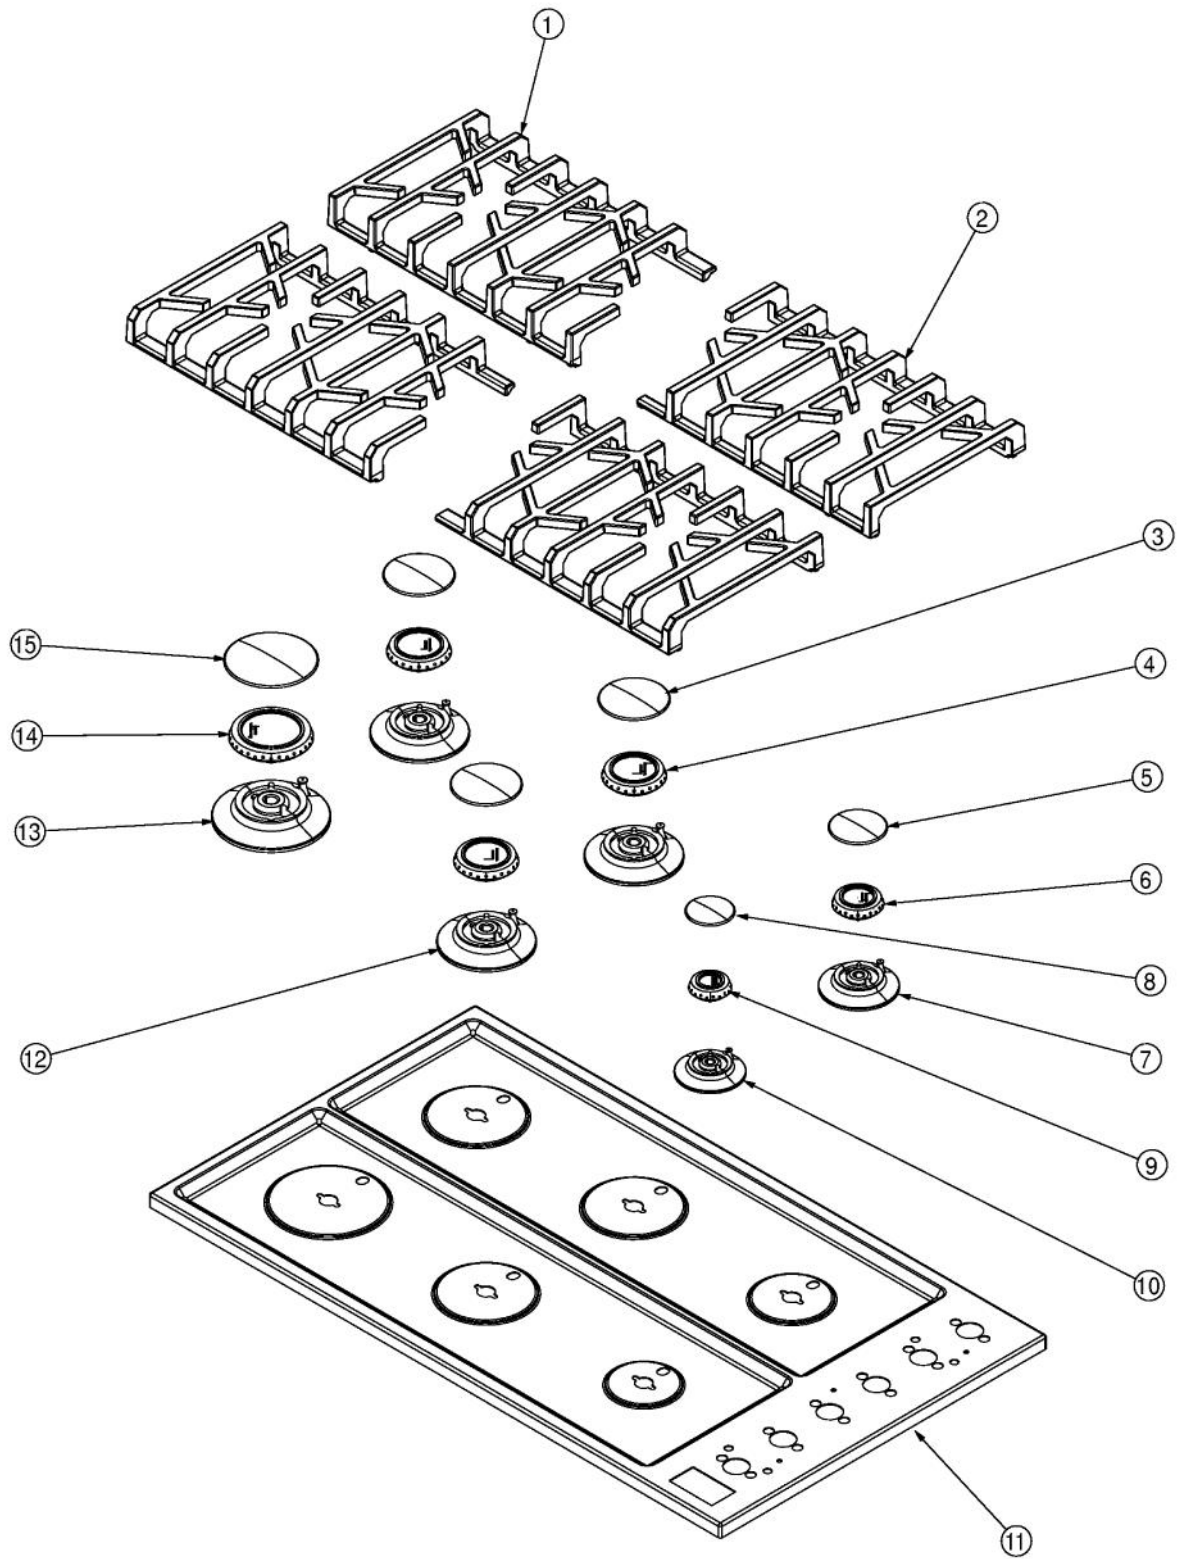

Ref #	Part Number	Qty.	Description
1	PA060099	2	VGSU162 GRATE 2
2	PA060098	2	36 VGSU GRATE
3	PA080107	3	DGRT-C BURNER CAP- BLACK
4	PA080101	3	DGRT-C COMPLETE BURNER HEAD ASSEMBLY
5	PA080105	1	DGRT-B BURNER CAP- BLACK
6	PA080100	1	DGRT-B COMPLETE BURNER HEAD ASSEMBLY
7	PB050071	1	B-BASE
8	PA080103	1	DGRT-A BURNER CAP- BLACK
9	PA080099	1	DGRT-A COMPLETE BURNER HEAD ASSEMBLY
10	PB050072	1	A-BASE
11	B21010612	1	36 MAIN TOP, STAINLESS STEEL
11	E91010612WH	1	VGSU162 SEALED TOP XWHX
11	E91010612BK	1	VGSU162 SEALED TOP XBKX
12	PB050070	3	C-BASE
13	PB050069	1	D-BASE
14	PA080102	1	DGRT-D COMPLETE BURNER HEAD ASSEMBLY
15	PA080083	1	D BURNER CAP XMATTE BLACKX
NI	023762-000	1	BRACKET,SPRT,VGSU104
NI	023763-000	1	BRACKET,SPRT
NI	PD020004	1	10X3/8PH.HD.TYPE 25 REPL PD040125
NI	015112-000	1	MODULE, SPK IRIS COOKTOP
NI	019955-000	1	SHIELD, WTR
NI	PB040199	1	NATURAL ORIFICE NO.56
NI	PB040271	1	NO.60 LP