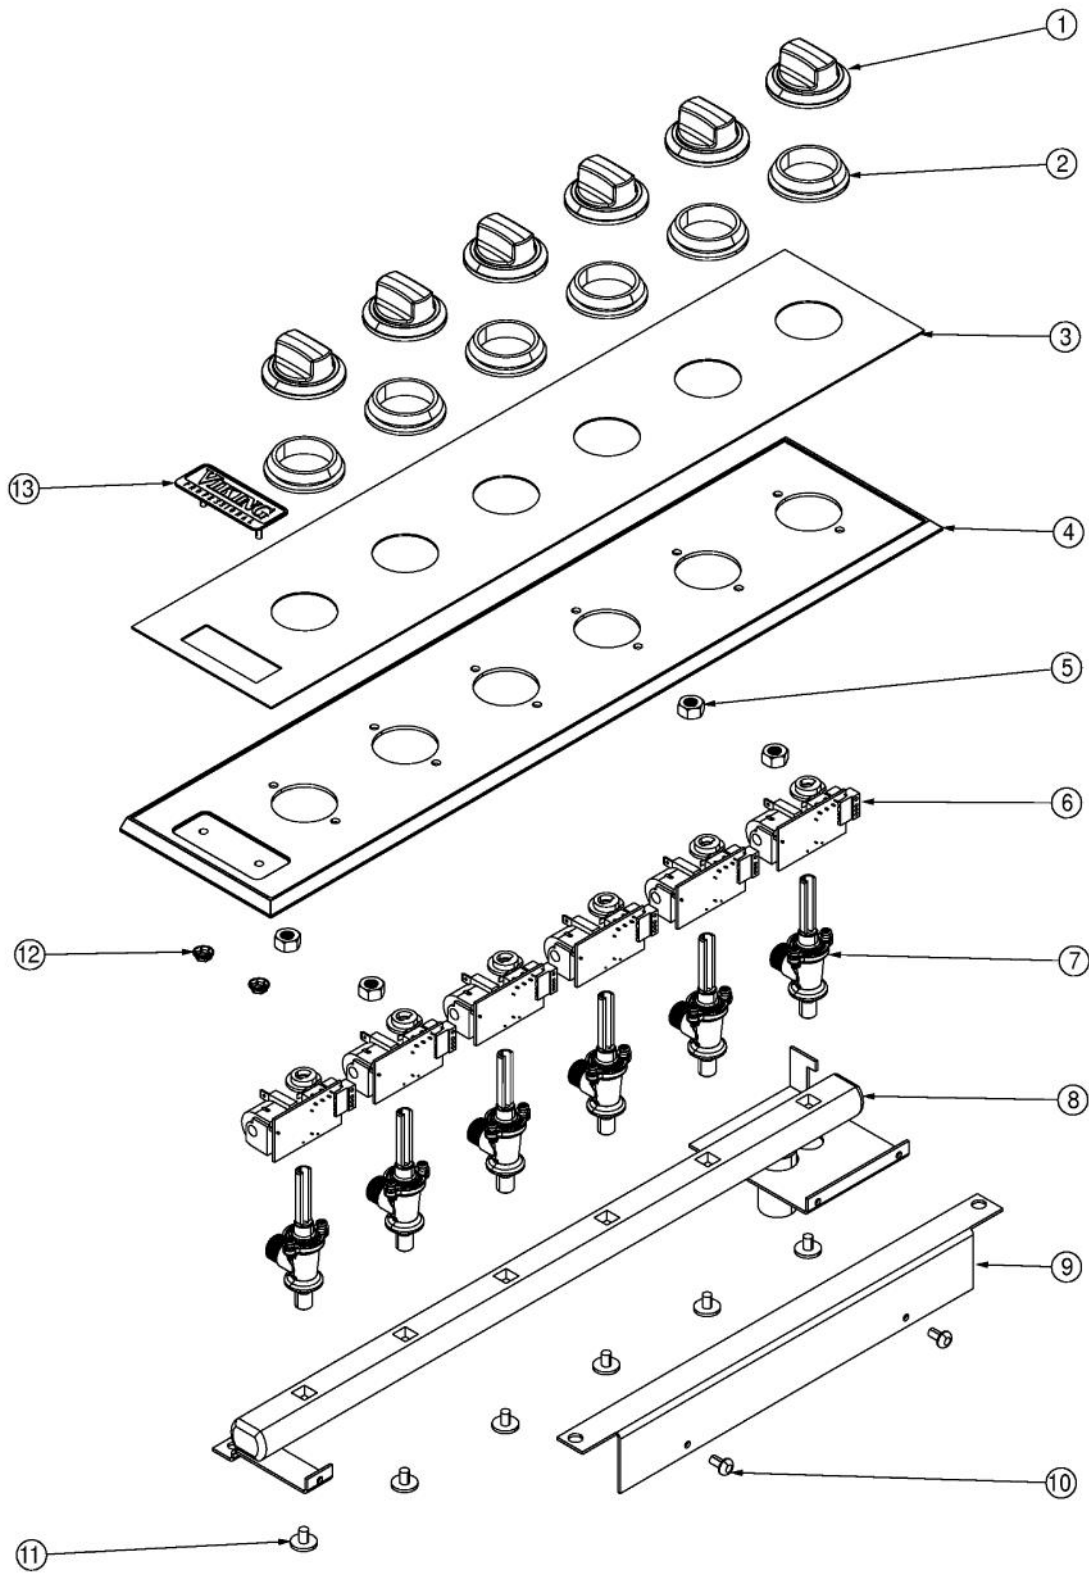

Ref #	Part Number	Qty.	Description
1	PB020314	1	36 VGSU LF 3/8 TUBE
2	PB050067	5	JETHOLDER
3	PD020005	8	NO.8 X 1/2 PH.PN.HD.SMS.
4	PB020317	1	36 VGSU LR 3/8 TUBE
5	PB020316	1	36 VGSU CR 3/8 TUBE
6	PB020315	1	36 VGSU RF 3/8 TUBE
7	PB020313	1	36 VGSU CF 3/8 TUBE
8	PB020312	1	36 VGSU RF 3/8 TUBE
9	PD020010	1	10 X 3/8 GREEN GROUNDING SCREW
10	NON-SERVICEABLE	3	TUB WELDMENT
11	PD020004	4	10X3/8PH.HD.TYPE 25 REPL PD040125
12	PE070069	1	STRAIGHT-THRU BUSHING
13	G4007440	1	SUPPLY CORD ASSY
14	PD030029	2	SELF RETAINING NUT (1/4-20)
15	A2003053	2	RET.BRKT VGSU101 REPL PG210006
16	PD010027	2	EYE BOLT-VGSU101/161

Ref #	Part Number	Qty.	Description
1	PA010221	6	KNOB, ASM, BLACK, VGSU BEFORE (10/20/11)
1	023012-000	6	KNOB, ASM, SS, VGSU (10/20/11) THROUGH (12/20/12)
1	036416-000	6	KNOB, ASSY VGSU CR3 AFTER (12/20/12)
2	PB070320	6	SILICONE EXTRUSION
3	PE010189	1	36 VGSU INSERT SS/BK
4	PE040224	1	VGSU162 CTRL PNL
5	PD030150	4	5/16 NC NUT
6	015112-000	6	MODULE, SPK IRIS COOKTOP
7	PA010217	6	COOKTOP VALVE
8	013363-000	1	VGSU164 MANIFOLD
9	023763-000	1	BRACKET, SPRT
10	PD020004	2	10X3/8PH.HD.TYPE 25 REPL PD040125
11	PD010012	6	VALVE BOLT 1/4-20 UNC-2B 5/16 M.S.
12	PD030006	2	CAPPED WASHER PAL NUT
13	PE010191	1	2 1/2 VIKING LOGO BLACK/CHROME
NI	PA070004	1	PRESSURE REG.(NAT.) RV47L-77-5.0
NI	PA070005	1	PRESSURE REG.(LP) RV47L-77-10.0