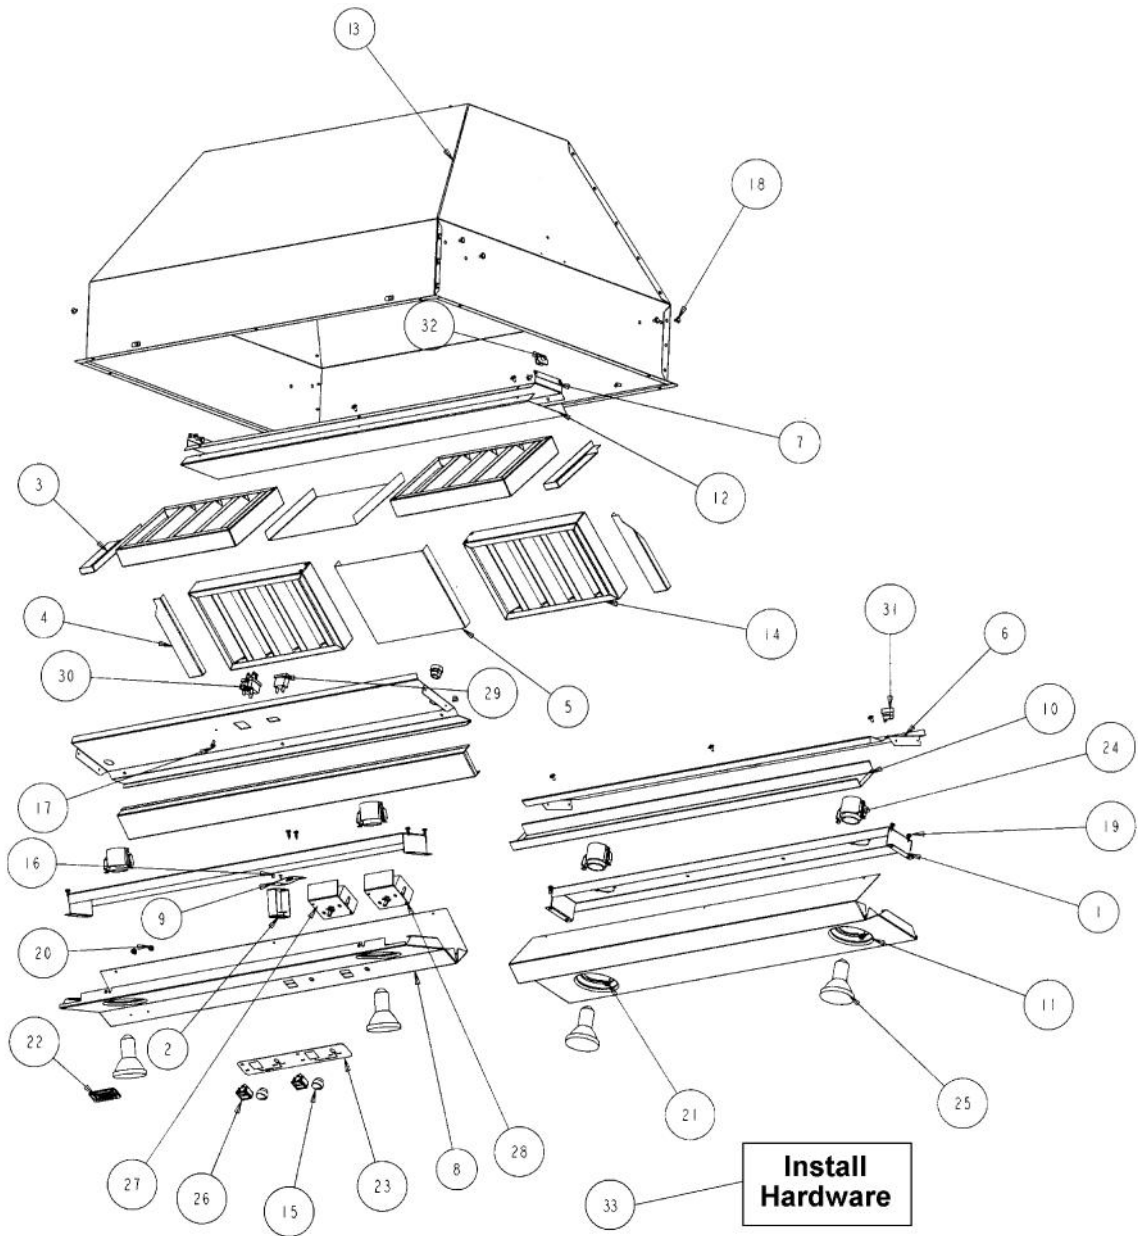

# VIKING VICV5498 Owner's Manual

[Shop genuine replacement parts for VIKING VICV5498](#)

[Find Your VIKING Other Parts - Select From 40 Models](#)

----- Manual continues below -----

Ref #	Part Number	Qty.	Description
1	A2004097		LIGHT SUPT (VIH54)
2	A2103810		THERMODISC BRACKET
3	B20011035		RH FILTER SPACER VICV54
4	B20011036		LH FILTER SPACER VICV54
5	B20011040		FILTER SPACER VICV54/66
6	B20012453		CONTROL PANEL TOP (VICV5498)
7	B20012457		FILTER SUPPORT TOP (VICV5498)
8	B20012483		CONTROL PANEL FRONT (VICV5498)
9	B2003837		HEAT SENSOR BRKT
10	B2003925		GREASE TROUGH (VWH5448/78/VIH54)
11	B2004073		CTRL PAN REAR (VIH5408)
12	B2004079		HOOD FILTER SUPT BTM (VIH5408)
13	NOT REPLACEABLE		OVEN CAVITY (NOT REPLACEABLE PART)
14	G3103955		FILTER ASSEMBLY 13.375 X 7
15	PA010071		LIGHT/MOTOR CONTROLLER KNOB
16	PC040010		POP RIVET
17	PD020010		10 X 3/8 GREEN GROUNDING SCREW
18	PD020032		SRW-8(A)X3/8PH.WFR HD 7/16DIAXNICL
19	PD020087		10 X 1/2 PAN PH. TEK ZINC
20	PD030006		CAPPED WASHER PAL NUT
21	PD030010		NO.10-24 KEPS NUT
22	PE010165		VIKING CHROME PLATE LOGO
23	PE040132		CONTROL PANEL W/ GRAPHICS
24	PE050032		LIGHT SOCKET, (571V)
25	PE050034		HALOGEN BULB 50W
26	PE050048		FAN/LIGHT SWITCH (HOODS) EP0M11J
27	PE050141		PRO LIGHT CONTROL
28	PE050156		PRO BLOWER CONTROL
29	PE070196		FEMALE SOCKET (2 PRONG)
30	PE070197		MALE SOCKET (3 PRONG)
31	PE070204		HEYCO STRAIN RELIEF - 7-P2
32	PE070214		DART CLIP
NI	PE070638		WIREING HARNESS (VICV5498)
NI	PE070446		DICV BRIDGE HARNESS
33	PD020009		10 X 1 PH. HD. PAN HD. SMS INSTALL HARDWARE - QTY. 8
NI	PD020139		NO.8 X 1/2 P.H. FLAT TOP TRUSS U/C NO.2 TYPE AB 30 SS/... INSTALL HARDWARE - QTY. 12
NI	PD020010		10 X 3/8 GREEN GROUNDING SCREW INSTALL HARDWARE - QTY. 1

Ref #	Part Number	Qty.	Description
-------	-------------	------	-------------

---