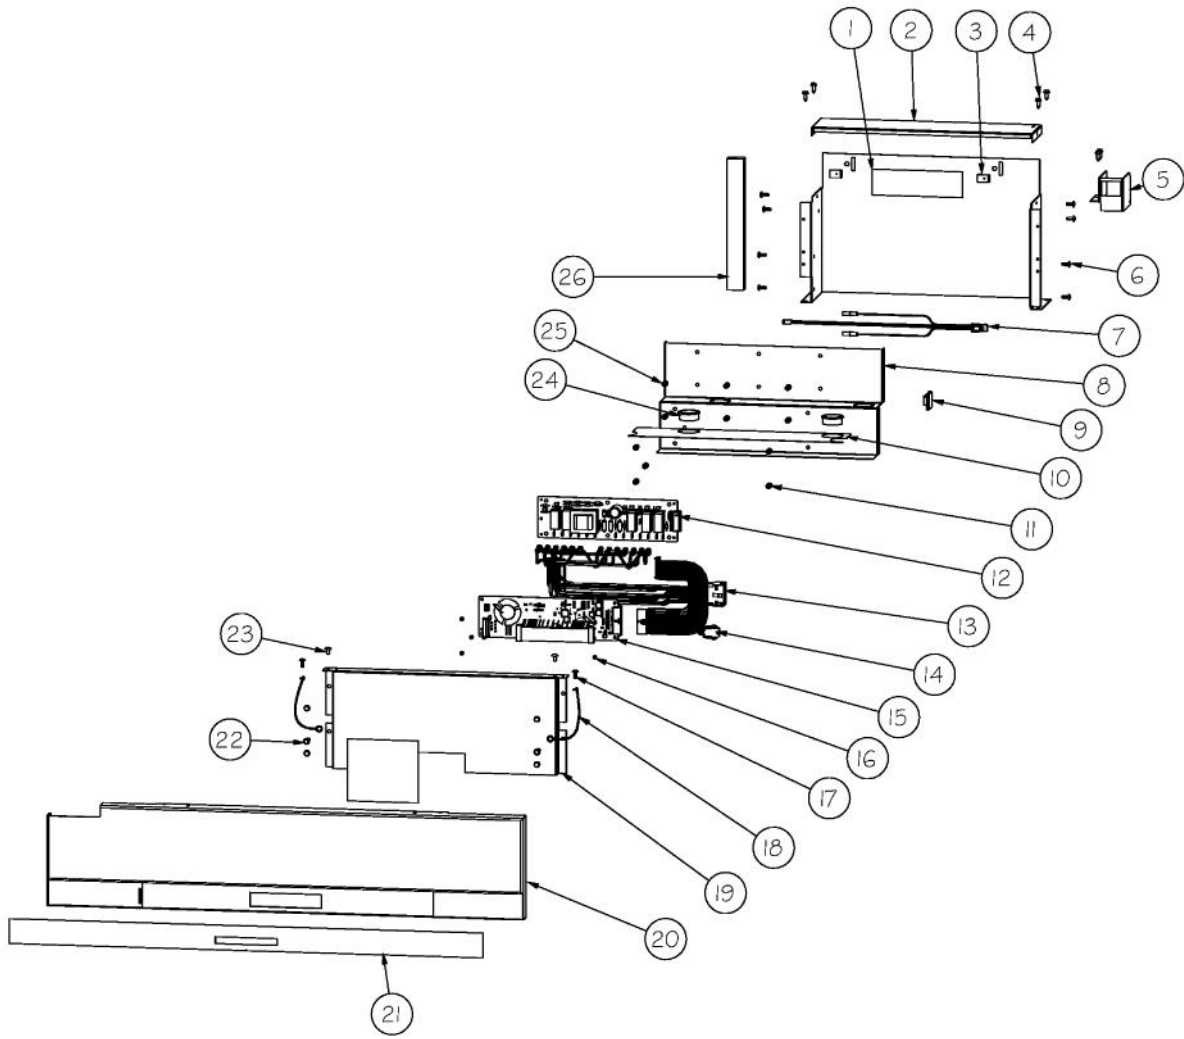

Ref #	Part Number	Qty.	Description
1	F20911307	1	TUBE FORMED HT EXCH AF 30
2	10699601	2	DAMPER-TUBING .8
3	F2096507	1	TUBE-PROCESS GRN
4	PM010619	1	COMPRESSOR VCC
5	C8982701	1	LABEL-COMP WARN
6	F20910729	1	TUBE DISCHARGE FORMED AF AR 36
7	PD020194	18	SCREW-SM
8	PD030118	1	SCREW - SHLDR
9	M0221523	4	SCREW - SHLDR
10	10835901	4	GROMMET RUBBER V10835901
11	10916507C	1	CORD-POWER V10916507
12	M0211014	1	SCREW-SM
13	PE970608	1	POWER SUPPLY 24 VDC 15 W
14	PE950149	1	SWITCH POWER
15	014190-000	2	BRACKET GRILLE SUPPORT
16	M0327801	1	SPLICE TAP
17	011666-000	1	INVERTER CMPRESSOR
18	PF930682	1	LABEL WARNING INVERTER
19	014512-000	1	DIVERTER AIR HI SIDE 36
20	PC920194	1	HINGE ASSEM UPPER LH
21	000570-000	4	HEX SCREW
22	003325-000	1	TUBE DRIER COND.
23	F2097740	1	TUBE PROCESS
24	PM910381	1	DRIER - HIGH SIDE
25	10547001	1	CLIP-DRIER V10547001
26	007407-000	2	RING,LOK, .187 DIA
27	A3189370	1	GASKET-FOAM VA3189370
28	M0104102	1	CLIP-CORD RED
29	G5096494	1	COND. FAN ASSY

Ref #	Part Number	Qty.	Description
1	PF930487	2	TECH LITERATURE LABEL - 2
2	K20915000	1	CONTROL BOX TOP
3	M0288120	2	NUT-SPEED, VM0288120
4	PD020194	10	SCREW-SM
5	K2098654	1	BRACKET SWITCH POWER
6	PC040010	8	POP RIVET
7	PE970609	1	HARNESS CONTROL BOARD
8	K20910060	1	BRACKET - PC
9	M0104106	1	CLIP-CORD VM0104106
10	005396-000	1	FILM,PROTECTIVE
11	M0585506	5	SUPPORT
12	005319-000	1	POWER CONTROL BOARD ASM
13	015365-000	1	HARNESS HIGH VOLT
14	PE970464	1	HARNESS LOW VOLT
15	PE070728	1	BOARD LOW VOLTAGE
16	PD020013	5	TYPE AB NO.6 X 3/8 PH PAN HD. SMS
17	PC040010	2	POP RIVET
18	12064001	2	SUPP-CONT PANEL
19	K20910061	1	CONTROL BOX FRONT
20	PK930220	1	PANEL COVER CONTROL
21	010500-000	1	OVERLAY SWITCH AF 30
22	M0238846	1	SCREW-SHLDR
23	M0224128	2	SCREW-SM
24	A4554817	2	BUSHING-SNAP VA4554817
25	M0585504	6	SUPPORT
26	A3030361	1	GASKET, RED