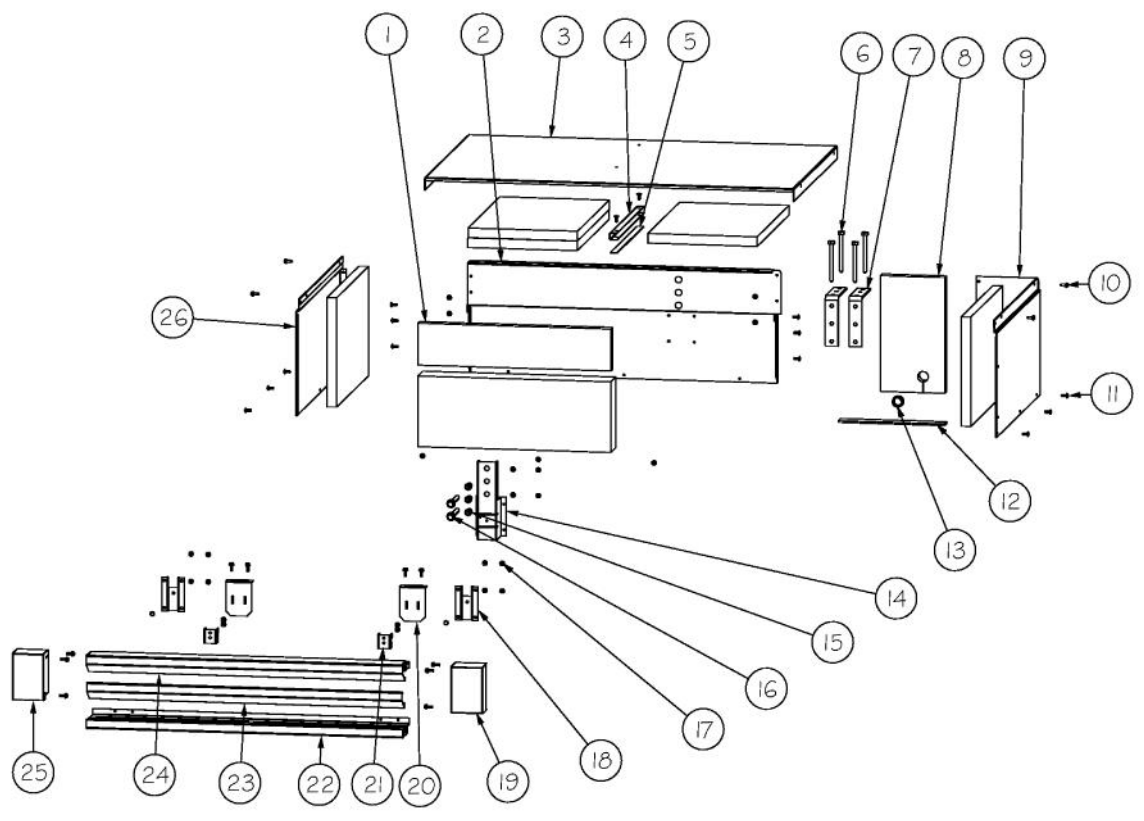

Ref #	Part Number	Qty.	Description
1	PB070356	1	INSULATION MC COVER
2	K2099932	1	MC BACK 30
3	K2099930	1	MC TOP 30
4	K2099455	1	SUPPORT MC Z
5	G5099928	1	MC COVER COMPLETE ASM 30
6	M0223509	4	SCREW-LAG
7	PK910089	2	BRACKET, ANTI - TIP
8	PB970171	1	MC INSULATION - BACK SIDE
9	K2099459	1	MC SIDE R
10	PD020194	6	SCREW-SM
11	PC040010	25	POP RIVET
12	A3189370	1	GASKET-FOAM VA3189370
13	A4554806	1	BUSHING-SNAP VA4554806
14	K20915675	1	BRACKET PSM
15	PD040157	3	BEARING SLEEVE
16	PD020233	2	SCR LAG 5/16-9 GX 5/16X7/16 WAF IHXW 3 S ZN
17	M0220417	22	SCREW-TC
18	PK050004	1	BRACKET GRILLE
19	B20916336	1	ENDCAP GRILLE PROI N
20	K20916342	2	BRACKET GRILLE
21	B2096961	2	BRACKET-LOUVER
22	002840-000	1	LOUVER,GRL,LWR,30 PROI
23	002839-000	1	LOUVER,GRL,MDL,30 PROI
24	002838-000	1	LOUVER,GRL,TOP,30 PROI
25	B20916338	1	ENDCAP GRILLE PROI L
26	K2099460	1	MC SIDE L