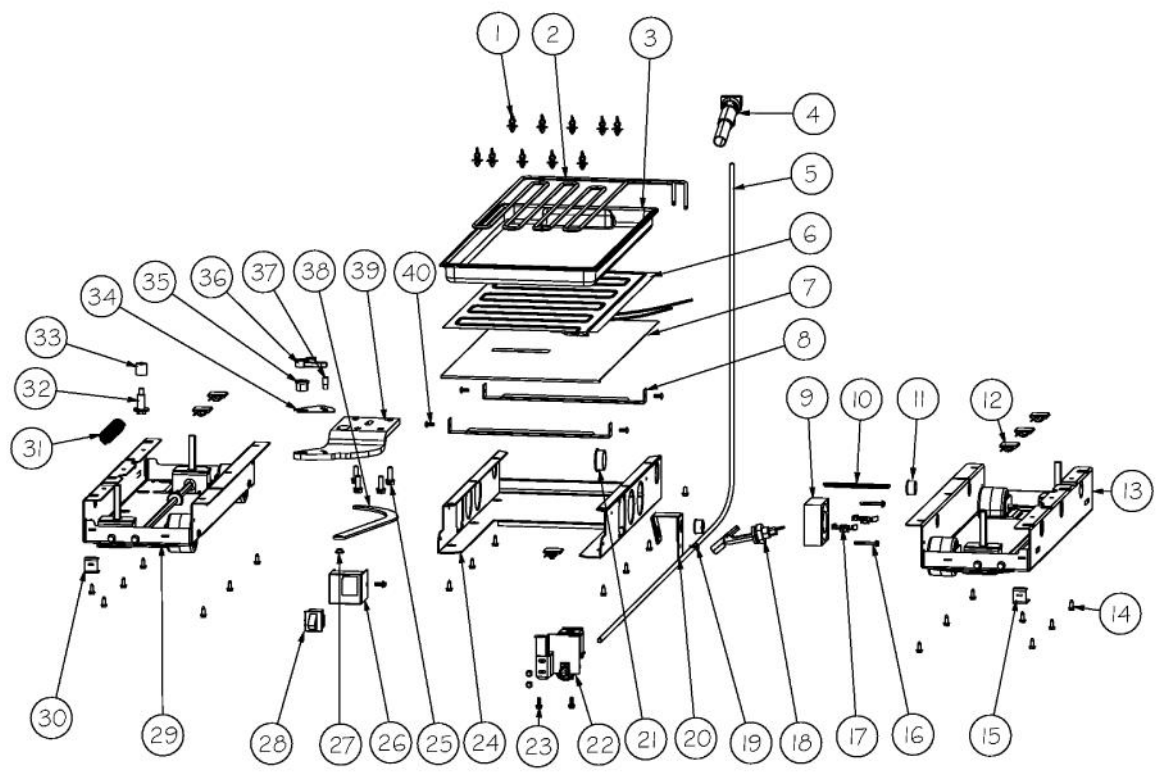

Ref #	Part Number	Qty.	Description
1	PD030146	10	STAND OFF LOCK CLIP
2	F2099927	1	SERPENTINE AF AR 30
3	PK930347	1	PAN-DRAIN AF AR 30
4	10276601	1	ELBOW-FILLER TUBE
5	PB020304	1	PLASTIC TUBING-IM WATERLINE NON DISP (SXS & AF)
6	PE070823	1	PAN HEATER AFAR 30
7	L20915602WH	1	TRAY PAN HEATER AF/AR 30
8	K20911832	2	BRACKET CONDENSATE SUPPORT
9	PE050226	1	MOTOR REF FAN
10	PF930654	1	LABEL CONDENSATE FAN SERVICE
11	A4554806	2	BUSHING-SNAP VA4554806
12	M0104106	6	CLIP-CORD VM0104106
13	PM910398	1	LEVELER ASSEMBLY - R
14	PD020194	20	SCREW-SM
15	K2098044	1	BRKT GRILLE SUPPORT
16	PD020274	1	SCR SLTD HEX WSHR HD 8X1.250 BT
17	M0327801	2	SPLICE TAP
18	PE050248	1	FLOAT SWITCH HORIZONTAL
19	M0253916	1	SCREW-TF
20	B20915627	1	BRACKET HORIZ FLOAT SWITCH
21	A4554817	1	BUSHING-SNAP VA4554817
22	K20913788	1	BRKT VALVE H2O SINGLE
23	M0220417	5	SCREW-TC
24	K20915953	1	SHIELD BOTTOM DRAIN
25	PD940088	4	SCREW, 1/4 X 20 HEX WASHER SERRATED
26	L20915004	1	BASE GRILLE SWITCH MNT LH
27	PD940094	1	BUSHING
28	PE950146	1	SWITCH SPDT BLACK
29	PM910399	1	LEVELER MODULE L
30	K2098096	1	BRKT GRILLE SUPPORT
31	PC910015	1	SPRING EXTENSION
32	M0221523	1	SCREW - SHLDR
33	PD940107	1	ROUND SPRING SPACER
34	PC920144	1	PLATE - WC DOOR SHIM
35	PD940090	1	BUSHING - WC DOOR LEVEL
36	PD940091	1	BUSHING - DOOR STOP
37	PC920145	1	PIN - DOOR STOP
38	PC920149	1	BAR-WC BOT HINGE LH
39	PC920214	1	HINGE PLATE SXS LL
40	PC040010	4	POP RIVET