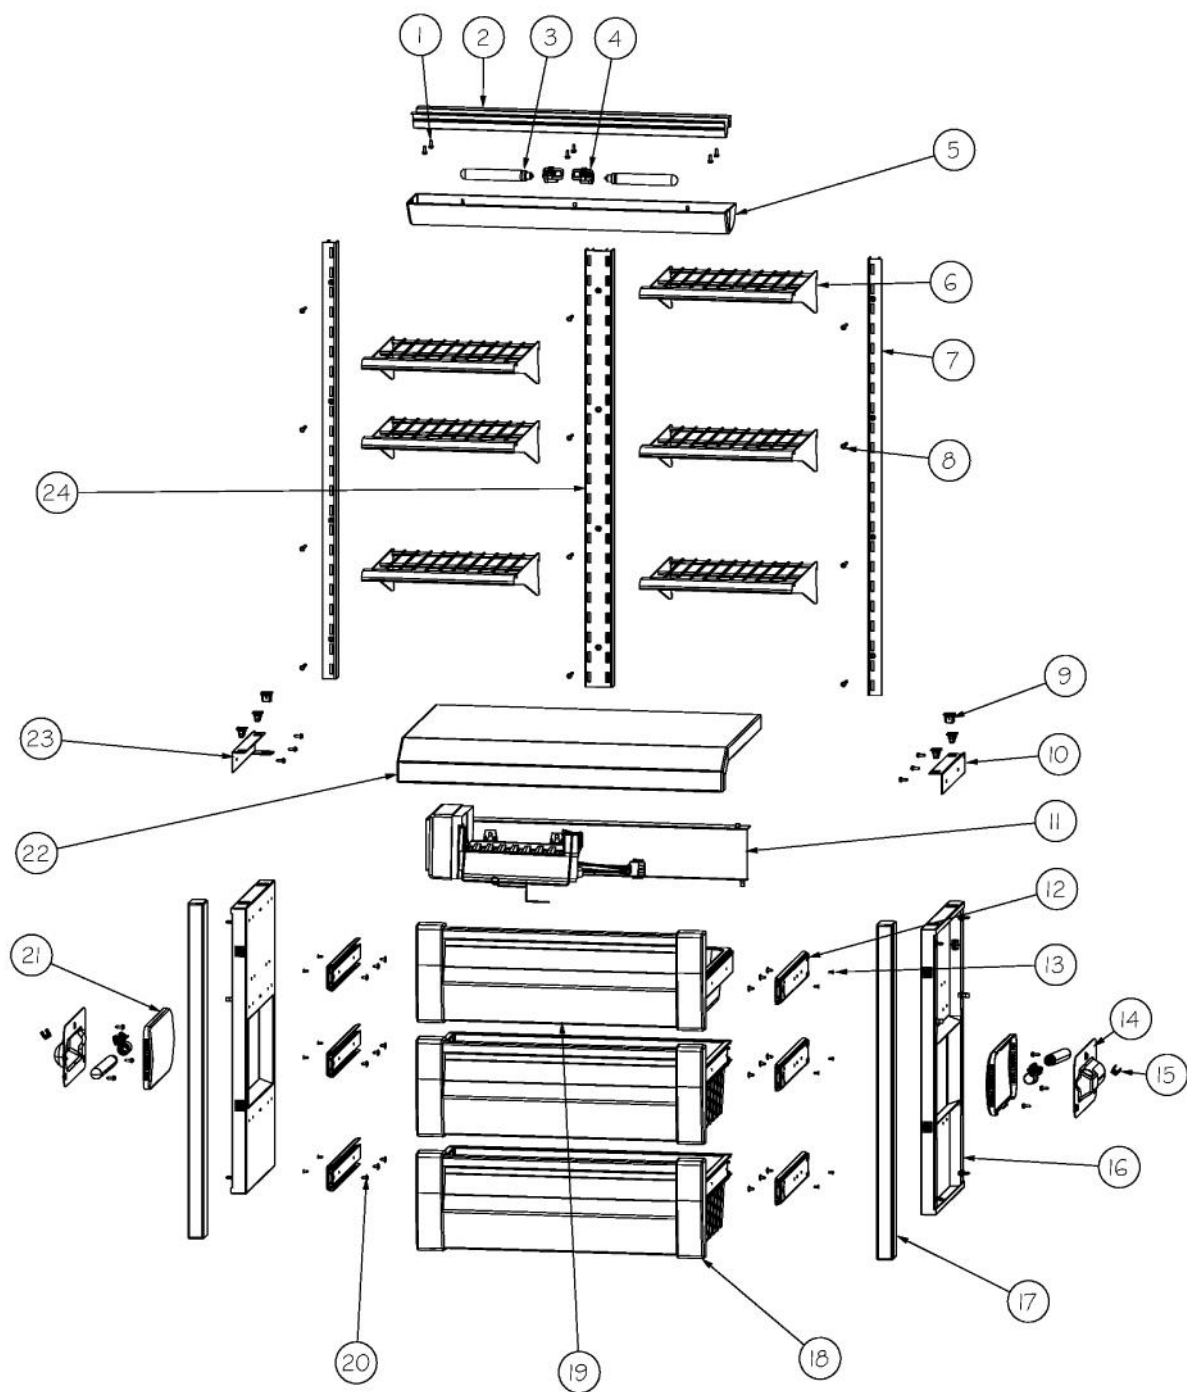

----- Manual continues below -----

Ref #	Part Number	Qty.	Description
1	M0238616	18	SCREW-SM
2	L2099492	1	BRACKET LIGHT SXS 48 FF
3	A3079001	4	LAMP - 40W
4	PE950125	4	LIGHT SOCKET
5	PK930268	1	COVER LIGHT ASM AF AR 30 SXS 48 FF
6	PM910405	6	SHELF WIRE AF 30
7	PM910282	2	LADDER SIDE
8	M0238535	12	SCREW-SM
9	PD950013	6	LATCH PANEL ACCESS
10	K20911929	1	BRACKET ICE SHELF R
11	G50911312	1	MOUNT IM ASM AF 30
12	PC080031	6	SLIDE 12 FULL EXTENSION
13	A4539601	12	SUB TO PC040010 - RIVET-POP VA4539601
14	10270203	2	HOUSING-LIGHT V10270203
15	B5733302	2	CLIP-GROUND
16	G50911176	2	BRKT SIDE GLIDE MOUNT ASM
17	G50911181	2	TRIM ASM SIDE AF 36 30
18	G50911315	2	DRAWER BASKET ASM AF 30
19	G50911316	1	DRAWER ICE ASM AF 30
20	PD020258	9	SCREW, SM
21	PK930346	2	COVER LIGHT
22	G50911931	1	SHELF ICE ASM UPPER AF 30
23	K20911928	1	BRACKET ICE SHELF L
24	PM910285	1	LADDER CENTER

Ref #	Part Number	Qty.	Description
1	PF930487	2	TECH LITERATURE LABEL - 2
2	K20915000	1	CONTROL BOX TOP
3	M0288120	2	NUT-SPEED, VM0288120
4	PD020194	10	SCREW-SM
5	K2098654	1	BRACKET SWITCH POWER
6	PC040010	8	POP RIVET
7	PE970609	1	HARNESS CONTROL BOARD
8	K20910060	1	BRACKET - PC
9	M0104106	1	CLIP-CORD VM0104106
10	005396-000	1	FILM,PROTECTIVE
11	M0585506	5	SUPPORT
12	005319-000	1	POWER CONTROL BOARD ASM
13	015365-000	1	HARNESS HIGH VOLT
14	PE970464	1	HARNESS LOW VOLT
15	PE070728	1	BOARD LOW VOLTAGE
16	PD020013	5	TYPE AB NO.6 X 3/8 PH PAN HD. SMS
17	PC040010	2	POP RIVET
18	12064001	2	SUPP-CONT PANEL
19	K20910061	1	CONTROL BOX FRONT
20	PK930220	1	PANEL COVER CONTROL
21	010500-000	1	OVERLAY SWITCH AF 30
22	M0238846	1	SCREW-SHLDR
23	M0224128	2	SCREW-SM
24	A4554817	2	BUSHING-SNAP VA4554817
25	M0585504	6	SUPPORT
26	A3030361	1	GASKET, RED