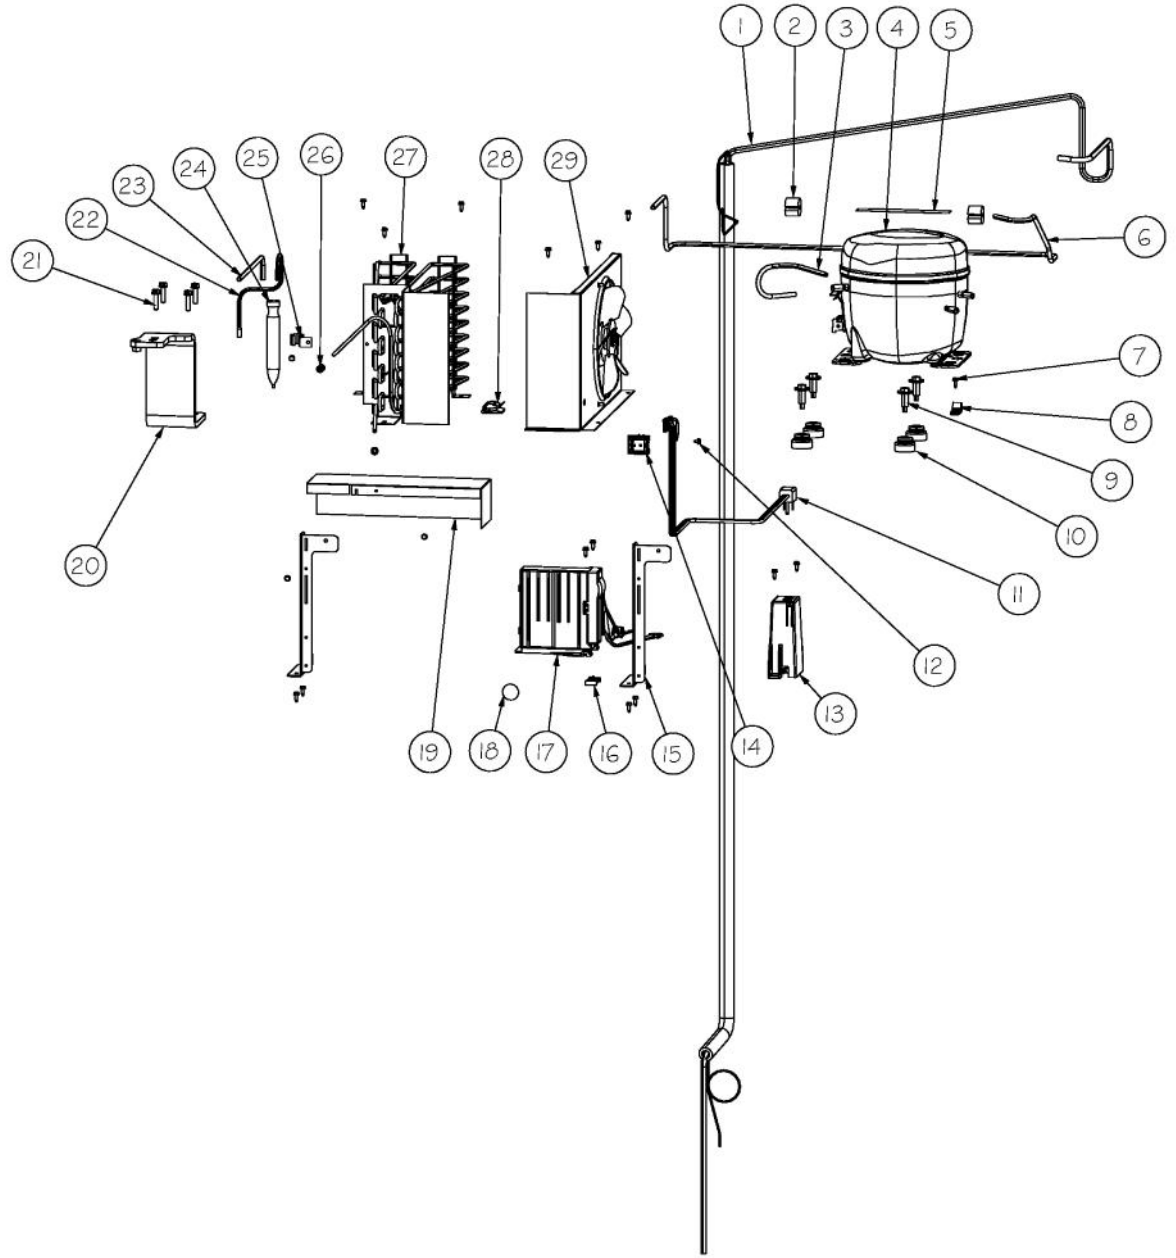

----- Manual continues below -----

Ref #	Part Number	Qty.	Description
1	M0238616	18	SCREW-SM
2	L2099492	1	BRACKET LIGHT SXS 48 FF
3	A3079001	4	LAMP - 40W
4	PE950125	4	LIGHT SOCKET
5	PK930268	1	COVER LIGHT ASM AF AR 30 SXS 48 FF
6	PM910405	6	SHELF WIRE AF 30
7	PM910282	2	LADDER SIDE
8	M0238535	12	SCREW-SM
9	PD950013	6	LATCH PANEL ACCESS
10	K20911929	1	BRACKET ICE SHELF R
11	G50911312	1	MOUNT IM ASM AF 30
12	PC080031	6	SLIDE 12 FULL EXTENSION
13	A4539601	12	SUB TO PC040010 - RIVET-POP VA4539601
14	10270203	2	HOUSING-LIGHT V10270203
15	B5733302	2	CLIP-GROUND
16	G50911176	2	BRKT SIDE GLIDE MOUNT ASM
17	G50911181	2	TRIM ASM SIDE AF 36 30
18	G50911315	2	DRAWER BASKET ASM AF 30
19	G50911316	1	DRAWER ICE ASM AF 30
20	PD020258	9	SCREW, SM
21	PK930346	2	COVER LIGHT
22	G50911931	1	SHELF ICE ASM UPPER AF 30
23	K20911928	1	BRACKET ICE SHELF L
24	PM910285	1	LADDER CENTER

Ref #	Part Number	Qty.	Description
1	F20911307	1	TUBE FORMED HT EXCH AF 30
2	10699601	2	DAMPER-TUBING .8
3	F2096507	1	TUBE-PROCESS GRN
4	PM010619	1	COMPRESSOR VCC
5	C8982701	1	LABEL-COMP WARN
6	F20910729	1	TUBE DISCHARGE FORMED AF AR 36
7	PD020194	18	SCREW-SM
8	PD030118	1	SCREW - SHLDR
9	M0221523	4	SCREW - SHLDR
10	10835901	4	GROMMET RUBBER V10835901
11	10916507C	1	CORD-POWER V10916507
12	M0211014	1	SCREW-SM
13	PE970608	1	POWER SUPPLY 24 VDC 15 W
14	PE950149	1	SWITCH POWER
15	014190-000	2	BRACKET GRILLE SUPPORT
16	M0327801	1	SPLICE TAP
17	011666-000	1	INVERTER CMPRESSOR
18	PF930682	1	LABEL WARNING INVERTER
19	014512-000	1	DIVERTER AIR HI SIDE 36
20	PC920194	1	HINGE ASSEM UPPER LH
21	000570-000	4	HEX SCREW
22	003325-000	1	TUBE DRIER COND.
23	F2097740	1	TUBE PROCESS
24	PM910381	1	DRIER - HIGH SIDE
25	10547001	1	CLIP-DRIER V10547001
26	007407-000	2	RING,LOK, .187 DIA
27	A3189370	1	GASKET-FOAM VA3189370
28	M0104102	1	CLIP-CORD RED
29	G5096494	1	COND. FAN ASSY