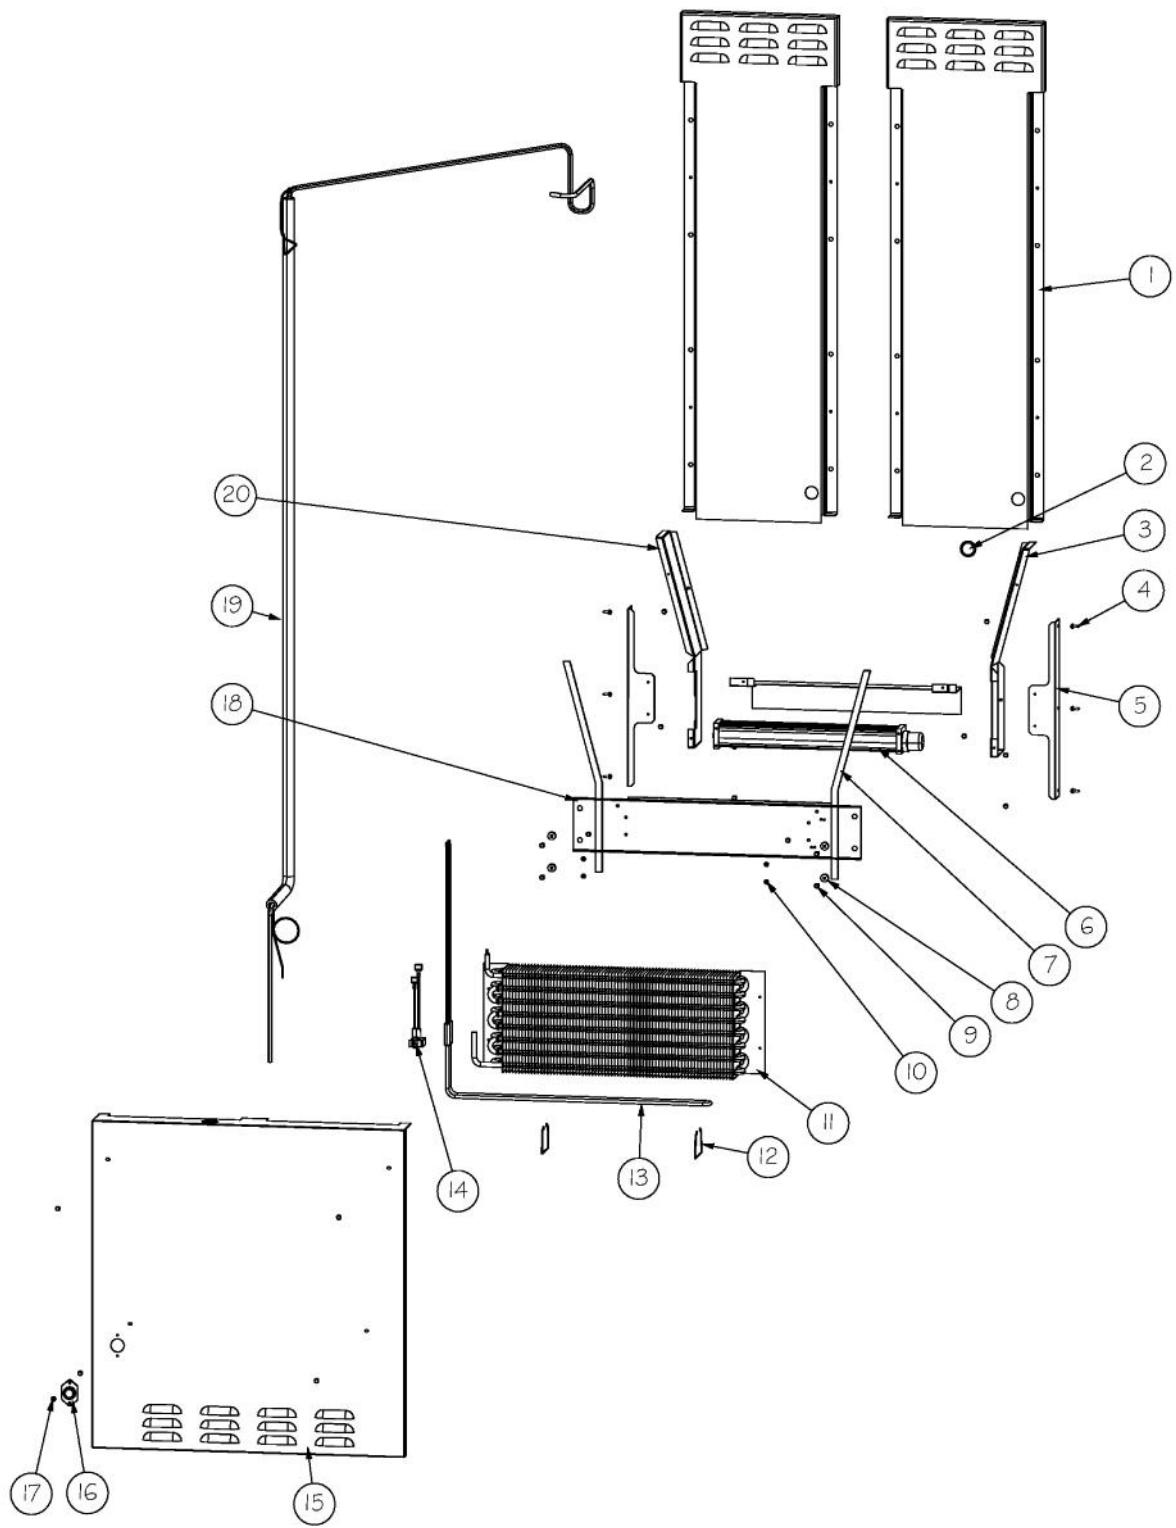

Ref #	Part Number	Qty.	Description
1	L2099055	2	EVAP COVER UPPER AF 30
2	PM910477	1	PLUG HOLE PLASTIC 1.00 DIA.
3	K20912598	1	DIVERTER AIR AF 30 R
4	M0238616	19	SCREW-SM
5	K20912558	2	BRACKET EVAP COVER
6	PE950154	1	FAN EVAP HORIZ AF AR 30
7	G50911915	1	COVER EVAP & AIR HANDLING ASM AF 30
8	12234001	4	GROMMET-VIBRATION
9	M0238859	4	SCREW-SHLDR
10	M0218115	4	SCR6-20 BT HXWS 3/8 S
11	PM910456	1	EVAPORATOR AF 30
12	PM910468	2	CLIP EVAP HTR 36 30 AF
13	PJ910038	1	DEFROST HEATER AF 30
14	PB910259	1	THERMOSTAT DEFROST TERMINATOR
15	L20911932	1	COVER EVAP LOWER AF 30
16	C8983701	1	THERMISTOR
17	PD020010	1	10 X 3/8 GREEN GROUNDING SCREW
18	K20912559	1	BRKT FAN EVAP AF 30
19	F20911307	1	TUBE FORMED HT EXCH AF 30
20	K20912597	1	DIVERTER AIR AF 30 L