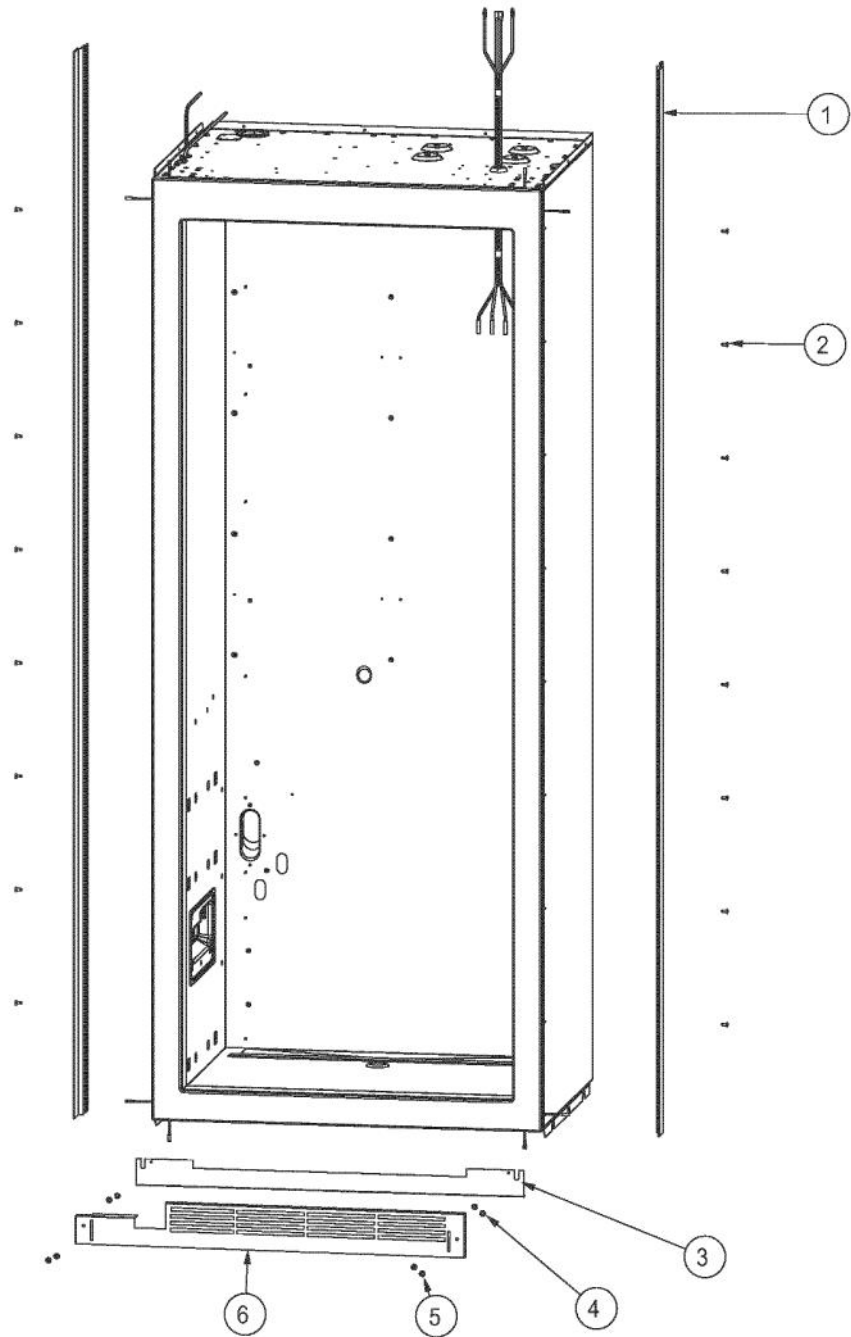

Ref #	Part Number	Qty.	Description
1	PK920066	2	SIDE TRIM
2	M0215318	16	SCREW-SM
3	000206-002	1	KICKPLATE, LWR
4	40370P01	4	NYLON FLAT WASHER V40370P01
5	M0210443	4	SCREW-E SM
6	C90910752	1	GRILLE TOE VENTED 30 LH