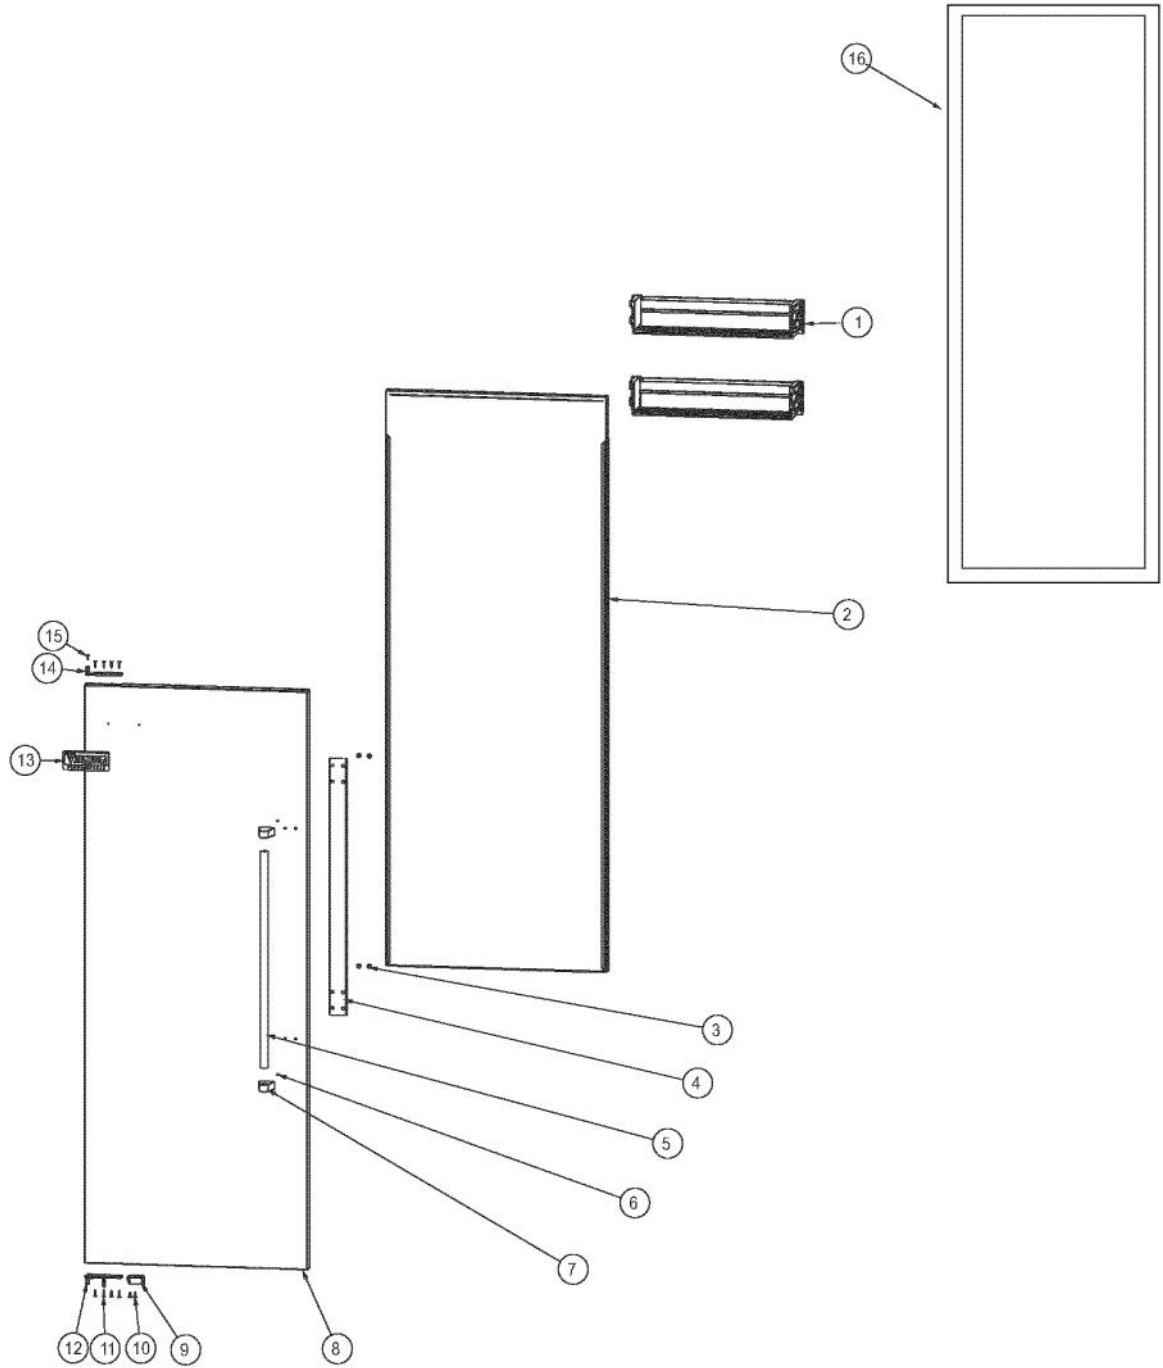

Ref #	Part Number	Qty.	Description
1	PB070356	1	INSULATION MC COVER
2	K2099932	1	MC BACK 30
3	K2099930	1	MC TOP 30
4	K2099455	1	SUPPORT MC Z
5	G5099928	1	MC COVER COMPLETE ASM 30
6	M0223509	4	SCREW-LAG
7	PK910089	2	BRACKET, ANTI - TIP
8	PB970171	1	MC INSULATION - BACK SIDE
9	K2099459	1	MC SIDE R
10	PD020194	6	SCREW-SM
11	PC040010	25	POP RIVET
12	A3189370	1	GASKET-FOAM VA3189370
13	A4554806	1	BUSHING-SNAP VA4554806
14	K20915675	1	BRACKET PSM
15	PD040157	3	BEARING SLEEVE
16	PD020233	2	SCR LAG 5/16-9 GX 5/16X7/16 WAF IHXW 3 S ZN
17	M0220417	22	SCREW-TC
18	PK050004	1	BRACKET GRILLE
19	B20916336	1	ENDCAP GRILLE PROI N
20	K20916342	2	BRACKET GRILLE
21	B2096961	2	BRACKET-LOUVER
22	002840-000	1	LOUVER,GRL,LWR,30 PROI
23	002839-000	1	LOUVER,GRL,MDL,30 PROI
24	002838-000	1	LOUVER,GRL,TOP,30 PROI
25	B20916338	1	ENDCAP GRILLE PROI L
26	K2099460	1	MC SIDE L