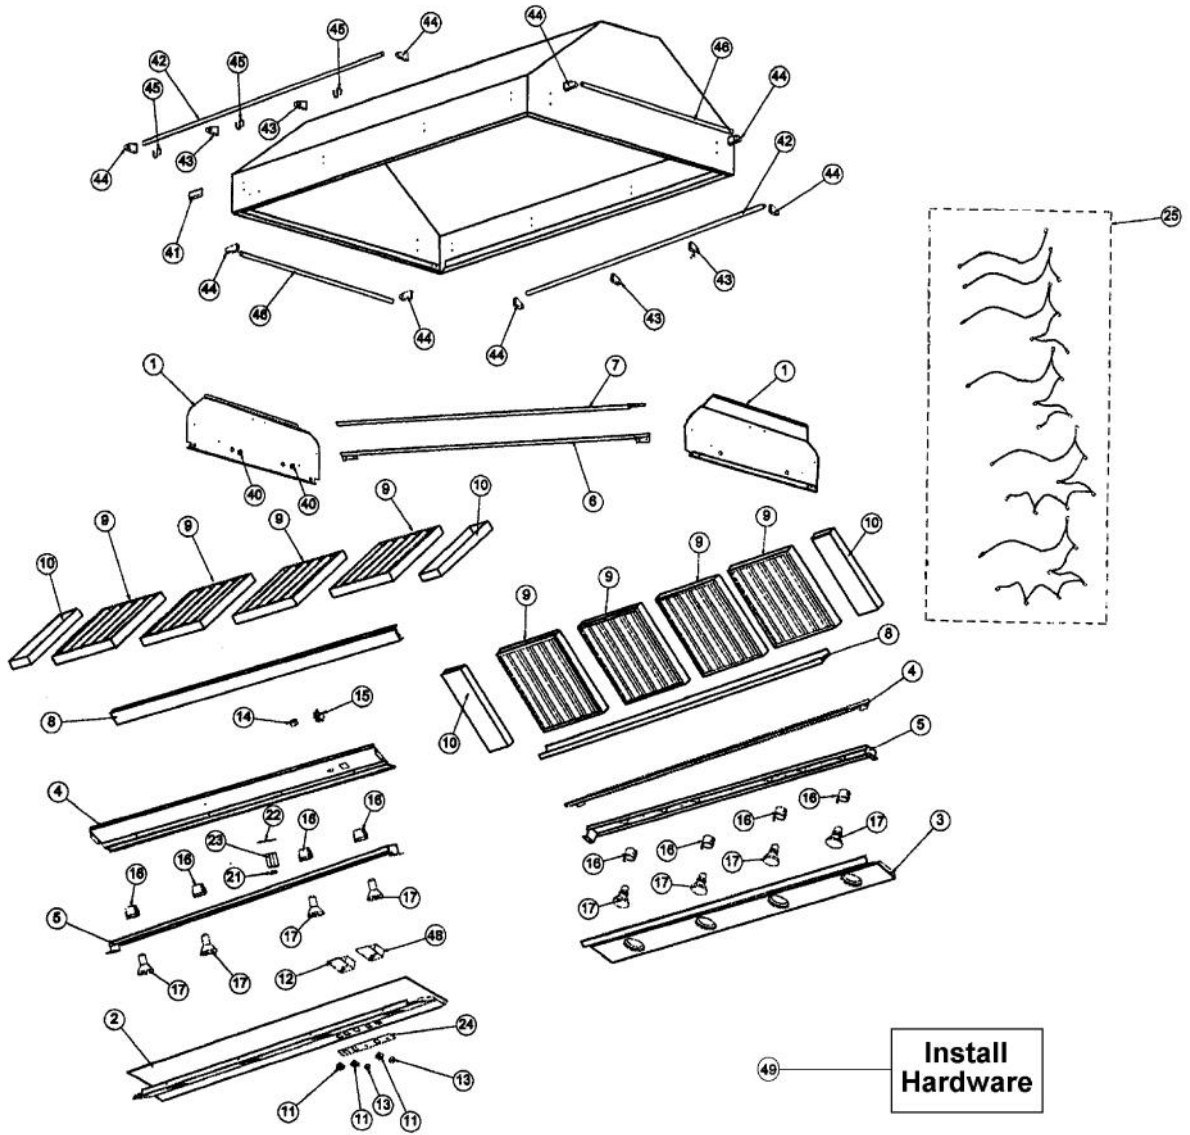

# VIKING VIH5408 Owner's Manual

[Shop genuine replacement parts for VIKING VIH5408](#)

[Find Your VIKING Range Hoods Parts - Select From 411 Models](#)

----- Manual continues below -----

Ref #	Part Number	Qty.	Description
1	B2004061		HOOD I/S SIDE RH/LH(VIH36/42/54/66)
2	B2004076		CTRL PAN FRONT (VIH5408)
3	B2004073		CTRL PAN REAR (VIH5408)
4	B2004078		CTRL PAN TOP (VIH5408)
5	A2004097		LIGHT SUPT (VIH54)
6	B2004079		HOOD FILTER SUPT BTM (VIH5408)
7	B2004081		HOOD FILTER SUPT TOP (VIH5408)
8	B2003925		GREASE TROUGH (VWH5448/78/VIH54)
9	G3103955		FILTER ASSEMBLY 13.375 X 7
10	B2004099		FILTER SPACER (VIH54) 5.261 X 7
11	PE050048		FAN/LIGHT SWITCH (HOODS) EP0M11J
12	PE050141		PRO LIGHT CONTROL
13	PA010071		LIGHT/MOTOR CONTROLLER KNOB
14	PE070196		FEMALE SOCKET (2 PRONG)
15	PE070197		MALE SOCKET (3 PRONG)
16	PE050032		LIGHT SOCKET, (571V)
17	PE050034		HALOGEN BULB 50W
18	N/A		HEAT SHIELD - MUST ORDER ITEM NO. 11
19	N/A		HEAT SHIELD - MUST ORDER ITEM NO. 11
20	N/A		HEAT SHIELD - MUST ORDER ITEM NO. 11
21	PJ030014		HEAT SENSOR (N.O.) 160 DEG.
22	B2003837		HEAT SENSOR BRKT
23	A2103810		THERMODISC BRACKET
24	PE040132		CONTROL PANEL W/ GRAPHICS
25	PE070382		VIH54 WIRE HARNESS
26	Order No.25		THERMODISC HARNESS
27	Order No.25		THERMODISC HARNESS
28	Order No.25		THERMODISC HARNESS
29	Order No.25		THERMODISC HARNESS
30	Order No.25		THERMODISC HARNESS
31	Order No.25		THERMODISC HARNESS
32	PC040010		POP RIVET
33	PD020010		10 X 3/8 GREEN GROUNDING SCREW
34	PD010037		NO.10-24 WELD STUD
35	PD030006		CAPPED WASHER PAL NUT
36	PD020009		10 X 1 PH. HD. PAN HD. SMS
37	PD020087		10 X 1/2 PAN PH. TEK ZINC
38	PD030010		NO.10-24 KEPS NUT
39	PD030059		TINNERMAN CLIP
40	PD040005		SNAP BUSHING - 7/8
41	PE010142		3 LOGO XBKXXCHROME
	PE010144		3 LOGO XWHXCHROME
	PE010143		3 LOGO BK/BR
	PE010145		LOGO - WH / BR
	PE010151		3 ULTRALINE PROF. LOGOXBKXCHROME
	PE010153		3 ULTRALINE PROF. LOGOXWHXCHROME
	PE010152		3 ULTRALINE PROF. LOGOXBKXBRX
	PE010154		3 ULTRALINE PROF. LOGOXWHXXBRX
42	PE030122		54 FRONT/REAR ACCESS RAILXSSX
	F0003871		54 BRASS ACCESSORY RAIL
43	PE030052		SUPPORT TUBE, HOLE THROUGH
	PE030053		MIDDLE RAIL SUPPORT - BR
44	PE030054		END CAP - SS
	PE030055		END CAP - BR
45	PE030076		CHROME S HOOKS REPL PV100012SS
	PE030077		BR `S` HOOKS REPL PV100012BR
46	F0003878		ISLAND HOOD XSSX SIDE RAIL - CUT TO
	F0003877		SIDE RAIL - BRASS
47	PD010003		10-24 X 1/2 PH.TR.HD.SERD.M.S.
48	PE050156		PRO BLOWER CONTROL