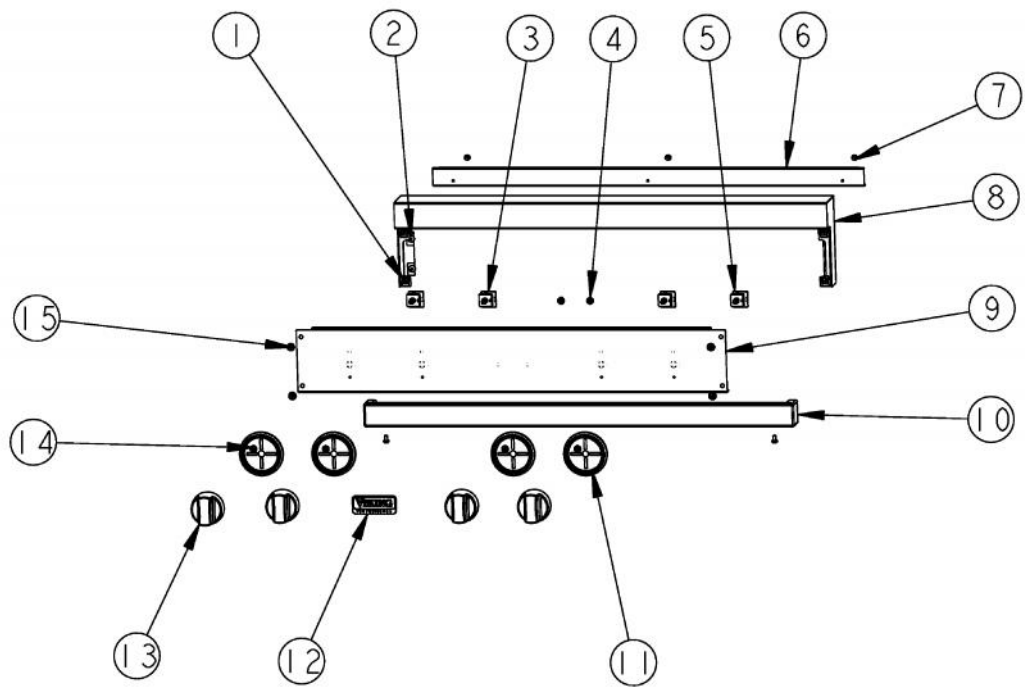

----- Manual continues below -----

Ref #	Part Number	Qty.	Description
1	PD020014	36	10X3/4 PH TR HD SMS
2	PE070681	1	LEFT & MIDDLE SECTION POWER BOARD
3	PE070596	1	ALL INDUCTION POWER BOARD
4	PD030177	7	6-32 KEPS NUT ZN
5	PD030033	34	GROMMET NUT-ROUND HD. NO.8 X .500DIA.
6	PD020067	8	NO.6 X 3/8 PAN PHIL. TEK SS
7	A20014520	1	POWER BOARD COVER
8	PE070147	1	TERMINAL BLOCK
9	A20014500	1	POWER BOARD BRACKET
10	PE070627	1	VICU EMI FILTER
11	PB070320	1	SILICONE EXTRUSION
12	PD040005	2	SNAP BUSHING - 7/8
13	A20014511	1	COMPONENT SHELF
14	PD020260	16	6-32 X 1/4 PAN PHIL INTERNAL SEMS ZN
15	PD040165	7	1/4 HEX X 6-32 THREAD MALE TO FEMALE
16	PE070597	2	ALL INDUCTION EMI BOARD
17	PE070635	2	VICU COOLING FAN
18	A20014512	2	FAN BRACKET
19	PD020004	11	10X3/8PH.HD.TYPE 25 REPL PD040125

Ref #	Part Number	Qty.	Description
1	G50014548	1	30 CERAMIC TOP ASSEMBLY (INDUCTION) (BK)
2	PD020151	3	SHOULDER SCREW
3	B2002763	1	REAR FRAME TRIM (VERT)
4	A20014514	2	LED BRACKET
5	PE070519	2	INDUCTION LED ASSEMBLY
6	A20014515	1	REAR DIVERTER
7	A10014521	1	VIRT CONDUIT BRACKET
8	A20014507	1	VIRT REAR SUPPORT
9	PB040259	1	90 DEG. 3/4 CONDUIT FITTING
10	B20014522	1	SIDE PANEL - RH
11	PD020032	13	SRW-8(A)X3/8PH.WFR HD 7/16DIAXNICL
12	PD030005	4	SELF RETAINING NUT
13	PD020010	2	10 X 3/8 GREEN GROUNDING SCREW
14	PD020004	55	10X3/8PH.HD.TYPE 25 REPL PD040125
15	A20014503	1	BURNER BOX SIDE R.H.
16	A20011467	1	FALSE DRIP TRAY HANDLE BRKT. RH
17	A20014518	1	BURNER BOX BOTTOM
18	A20014519	1	INSULATION PANEL
19	A20014504	1	VIRT FRONT SUPPORT
20	A20011466	1	FALSE DRIP TRAY HANDLE BRKT. LH
21	A20014502	1	BURNER BOX SIDE L.H.
22	B20014523	1	SIDE PANEL - LH

Ref #	Part Number	Qty.	Description
1	G50014548	1	30 CERAMIC TOP ASSEMBLY (INDUCTION) (BK)
2	PE070761	4	INDUCTION THERMAL LIMITER
3	PE070689	1	ALL INDUCTION COIL TRAY ASSEMBLY
4	PE070688	1	ALL INDUCTION COIL TRAY ASSEMBLY
5	PD040021	8	1/2 BUSHING (VGRC)
6	PD020004	6	10X3/8PH.HD.TYPE 25 REPL PD040125
7	A20014510	2	COIL BRACE