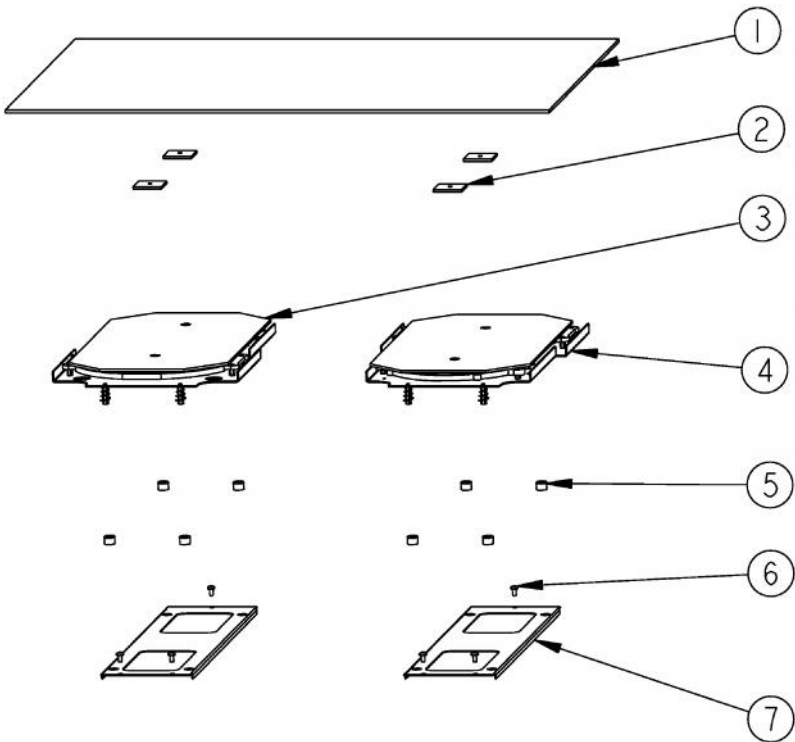

----- Manual continues below -----

Ref #	Part Number	Qty.	Description
1	PD020014	36	10X3/4 PH TR HD SMS
2	PE070681	1	LEFT & MIDDLE SECTION POWER BOARD
3	PE070596	1	ALL INDUCTION POWER BOARD
4	PD030177	7	6-32 KEPS NUT ZN
5	PD030033	34	GROMMET NUT-ROUND HD. NO.8 X .500DIA.
6	PD020067	8	NO.6 X 3/8 PAN PHIL. TEK SS
7	A20014520	1	POWER BOARD COVER
8	PE070147	1	TERMINAL BLOCK
9	A20014500	1	POWER BOARD BRACKET
10	PE070627	1	VICU EMI FILTER
11	PB070320	1	SILICONE EXTRUSION
12	PD040005	2	SNAP BUSHING - 7/8
13	A20014511	1	COMPONENT SHELF
14	PD020260	16	6-32 X 1/4 PAN PHIL INTERNAL SEMS ZN
15	PD040165	7	1/4 HEX X 6-32 THREAD MALE TO FEMALE
16	PE070597	2	ALL INDUCTION EMI BOARD
17	PE070635	2	VICU COOLING FAN
18	A20014512	2	FAN BRACKET
19	PD020004	11	10X3/8PH.HD.TYPE 25 REPL PD040125

Ref #	Part Number	Qty.	Description
1	G50014548	1	30 CERAMIC TOP ASSEMBLY (INDUCTION) (BK)
2	PE070761	4	INDUCTION THERMAL LIMITER
3	PE070689	1	ALL INDUCTION COIL TRAY ASSEMBLY
4	PE070688	1	ALL INDUCTION COIL TRAY ASSEMBLY
5	PD040021	8	1/2 BUSHING (VGRC)
6	PD020004	6	10X3/8PH.HD.TYPE 25 REPL PD040125
7	A20014510	2	COIL BRACE

Ref #	Part Number	Qty.	Description
1	PD030005	4	SELF RETAINING NUT
2	PD010003	4	10-24 X 1/2 PH.TR.HD.SERD.M.S.
3	PE070683	2	POT ASSY- WHITE 33 (12-4500)
4	PD030006	2	CAPPED WASHER PAL NUT
5	PE070364	2	POT ASSY - GRAY 28.5 (12-4200)
6	B2007435	1	CERAMIC TOP FRAME FRONT/BACK
7	PD020004	5	10X3/8PH.HD.TYPE 25 REPL PD040125
8	G3006766	1	SEALED LANDING LEDGE ASSY
9	B92014517	1	VIRT INDUCTION CONTROL PANEL
10	B30011468	1	FALSE DRIP TRAY HANLDE (WELDED) - 30
11	PB010304	4	KNOB BEZEL
12	PE010142	1	3 LOGO XBKXXCHROME
13	PA010218	4	INDUCTION RANGE/RANGETOP KNOB (BK)
14	PD020046	4	NO.8 X 1/2 SCREWS
15	PD020033	4	SRW-NO.10-24X1/2T(23)PH.WFR HD (NKL)