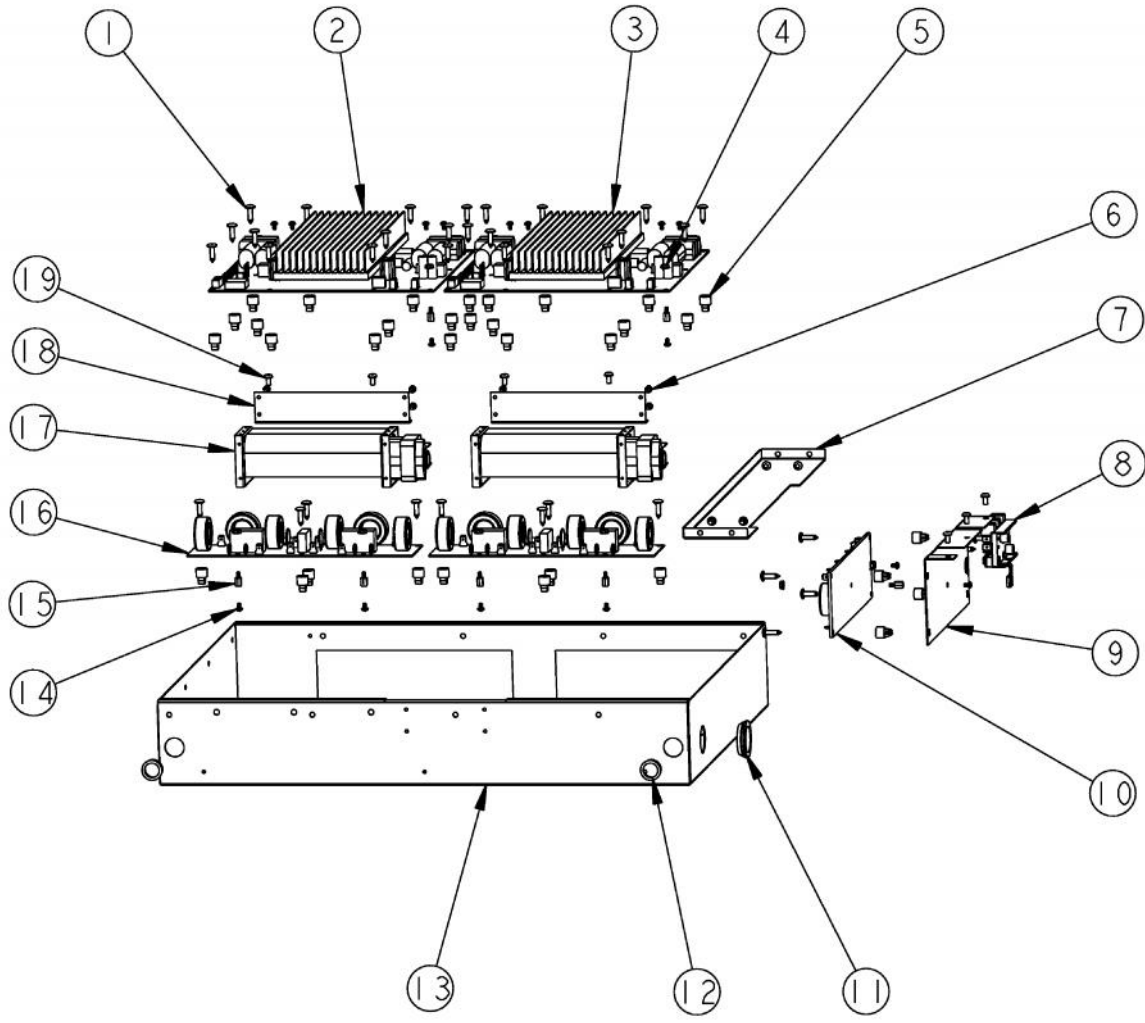

----- Manual continues below -----

Ref #	Part Number	Qty.	Description
1	PD020014	36	10X3/4 PH TR HD SMS
2	PE070681	1	LEFT & MIDDLE SECTION POWER BOARD
3	PE070596	1	ALL INDUCTION POWER BOARD
4	PD030177	7	6-32 KEPS NUT ZN
5	PD030033	34	GROMMET NUT-ROUND HD. NO.8 X .500DIA.
6	PD020067	8	NO.6 X 3/8 PAN PHIL. TEK SS
7	A20014520	1	POWER BOARD COVER
8	PE070147	1	TERMINAL BLOCK
9	A20014500	1	POWER BOARD BRACKET
10	PE070627	1	VICU EMI FILTER
11	PB070320	1	SILICONE EXTRUSION
12	PD040005	2	SNAP BUSHING - 7/8
13	A20014511	1	COMPONENT SHELF
14	PD020260	16	6-32 X 1/4 PAN PHIL INTERNAL SEMS ZN
15	PD040165	7	1/4 HEX X 6-32 THREAD MALE TO FEMALE
16	PE070597	2	ALL INDUCTION EMI BOARD
17	PE070635	2	VICU COOLING FAN
18	A20014512	2	FAN BRACKET
19	PD020004	11	10X3/8PH.HD.TYPE 25 REPL PD040125

Ref #	Part Number	Qty.	Description
1	G50014548	1	30 CERAMIC TOP ASSEMBLY (INDUCTION) (BK)
2	PE070761	4	INDUCTION THERMAL LIMITER
3	PE070689	1	ALL INDUCTION COIL TRAY ASSEMBLY
4	PE070688	1	ALL INDUCTION COIL TRAY ASSEMBLY
5	PD040021	8	1/2 BUSHING (VGRC)
6	PD020004	6	10X3/8PH.HD.TYPE 25 REPL PD040125
7	A20014510	2	COIL BRACE

Ref #	Part Number	Qty.	Description
1	PD030005	4	SELF RETAINING NUT
2	PD010003	4	10-24 X 1/2 PH.TR.HD.SERD.M.S.
3	PE070683	2	POT ASSY- WHITE 33 (12-4500)
4	PD030006	2	CAPPED WASHER PAL NUT
5	PE070364	2	POT ASSY - GRAY 28.5 (12-4200)
6	B2007435	1	CERAMIC TOP FRAME FRONT/BACK
7	PD020004	5	10X3/8PH.HD.TYPE 25 REPL PD040125
8	G3006766	1	SEALED LANDING LEDGE ASSY
9	B92014517	1	VIRT INDUCTION CONTROL PANEL
10	B30011468	1	FALSE DRIP TRAY HANLDE (WELDED) - 30
11	PB010304	4	KNOB BEZEL
12	PE010142	1	3 LOGO XBKXXCHROME
13	PA010218	4	INDUCTION RANGE/RANGETOP KNOB (BK)
14	PD020046	4	NO.8 X 1/2 SCREWS
15	PD020033	4	SRW-NO.10-24X1/2T(23)PH.WFR HD (NKL)