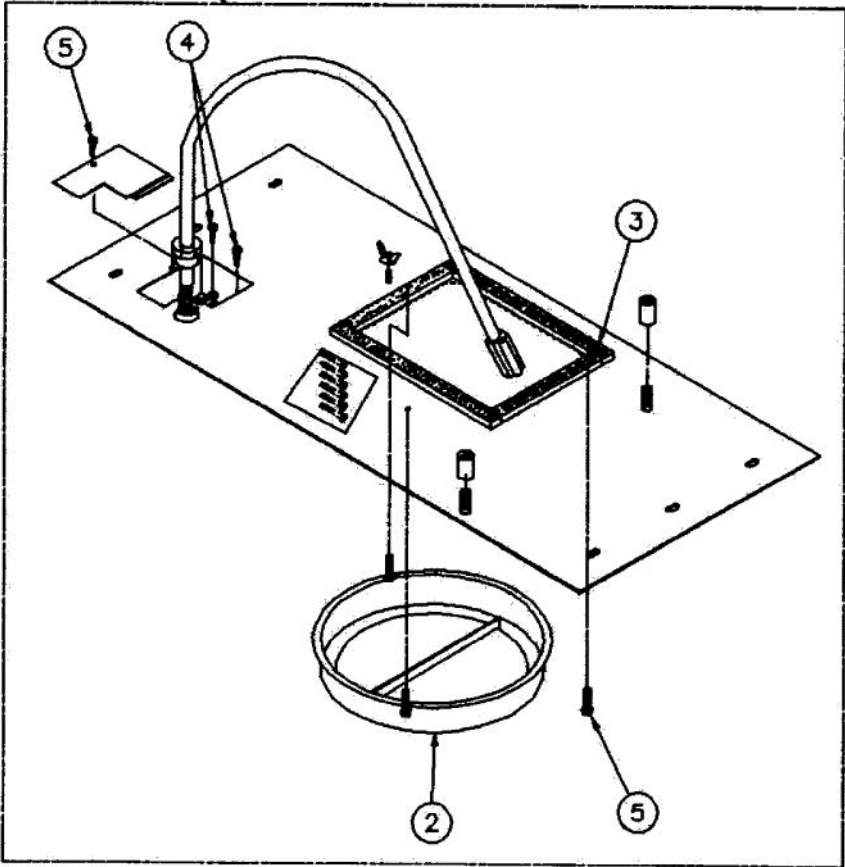

----- Manual continues below -----

Ref #	Part Number	Qty.	Description
1	PV210011		ROUGH-IN KIT VIV600 INCLUDES No.2, No.3, No.4, No.5
2	PV300104		7 DAMPER 97015491 REPLACES PV300098
3	PV300070		POLYFOAM 97015703
4	PV300045		GROUND SCREW
5	PV300065		HEX SCREW, NO.8-16 X 3/8 (97015701)
6	PV300084		BLOWER WHEEL (97015707)
7	PV300083		SCREW, 1/4 - 20 X 5/16 97015706
8	PV300129		ISOLATOR MOTOR MT VIDV900 99071525
9	PV300044		NUT WHIZ 1/4-20
10	PV300077		MOUNTING PLATE
11	PV300016		MOTOR 97011214
12	PV300082		SCROLL 97014157
13	PV300001		BLOWER MOTOR ASSY VWH 97014156