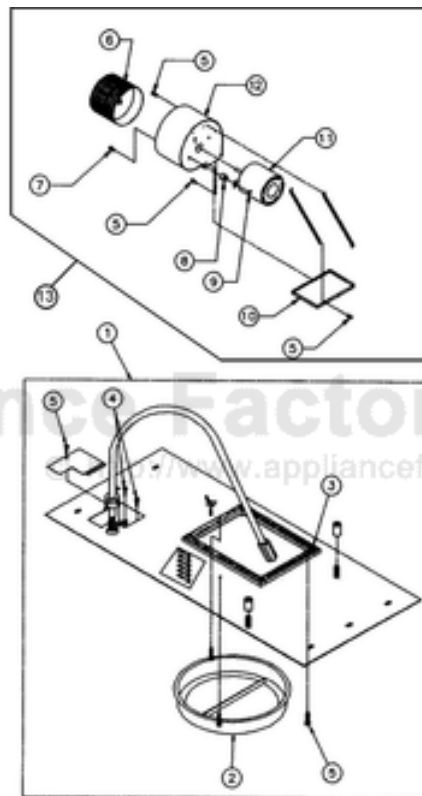

[Find Your VIKING HVAC Parts - Select From 1 Models](#)

----- Manual continues below -----