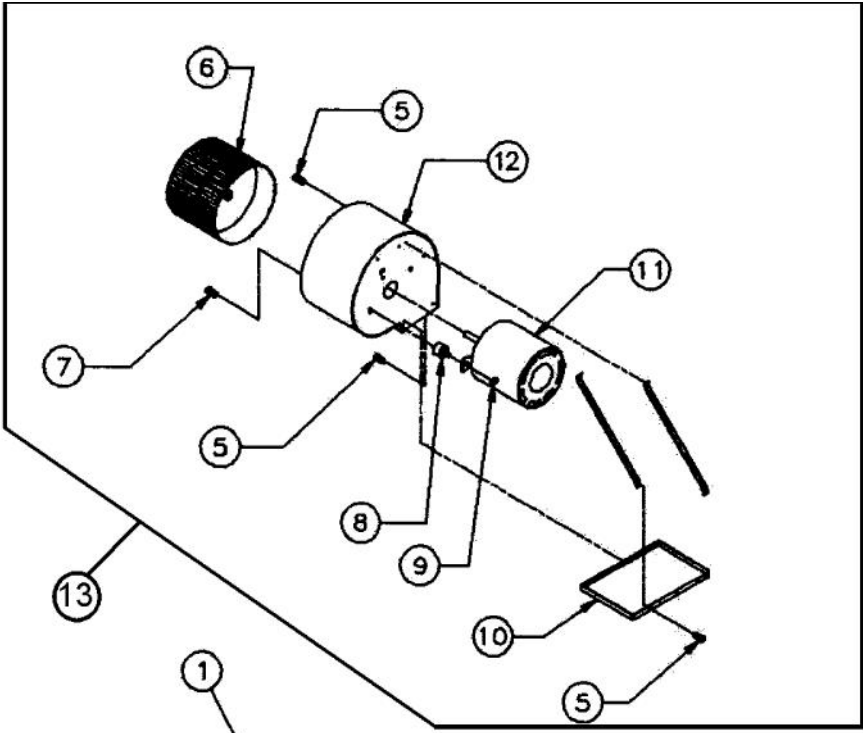

----- Manual continues below -----

Ref #	Part Number	Qty.	Description
1	PV210011		ROUGH-IN KIT VIV600 INCLUDES No.2, No.3, No.4, No.5
2	PV300104		7 DAMPER 97015491 REPLACES PV300098
3	PV300070		POLYFOAM 97015703
4	PV300045		GROUND SCREW
5	PV300065		HEX SCREW, NO.8-16 X 3/8 (97015701)
6	PV300084		BLOWER WHEEL (97015707)
7	PV300083		SCREW, 1/4 - 20 X 5/16 97015706
8	PV300129		ISOLATOR MOTOR MT VIDV900 99071525
9	PV300044		NUT WHIZ 1/4-20
10	PV300077		MOUNTING PLATE
11	PV300016		MOTOR 97011214
12	PV300082		SCROLL 97014157
13	PV300001		BLOWER MOTOR ASSY VWH 97014156