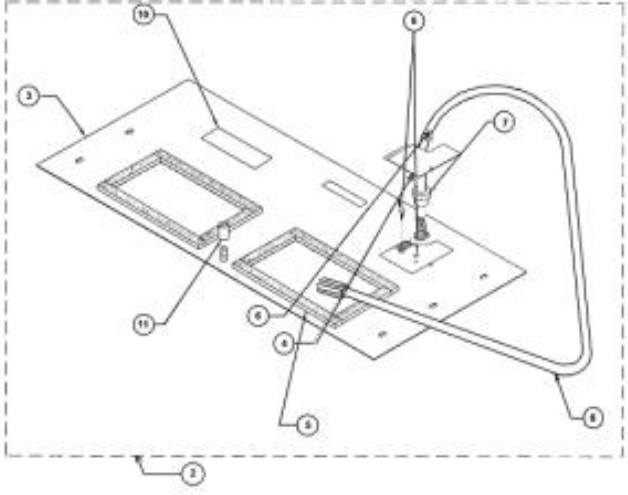

----- Manual continues below -----

Ref #	Part Number	Qty.	Description
1	PV300003		BLOWER VWH 97014162
2	PV300004		ROUGH IN PLATE 97014161
3	PV300085		SUB TO PV300004 - COMPLETE TRANSITION AS
4	PV300073		OUTLET BOX COVER 98003370
5	PV300070		POLYFOAM 97015703
6	PV300045		GROUND SCREW
7	PV300074		STRAIN RELIEF 99100382
8	PV300025		POWER CORD 99440033
9	PV300068		SCREW, NO.18-18 X 3/8 (99170245)
10	NOT REPLACABLE		LABEL
11	PV300013		BARRELL NUT VWH 99380605
12	PV300092		SCROLL, RIGHT 97015711
13	PV300088		SCROLL LEFT 97002321
14	PV300089		MOTOR MOUNT
15	PV300090		SCROLL BRACE 97015710
16	PV300018		WHEEL XLH 99020121
17	PV300019		WHEEL XRH 99020122
18	NOT REPLACABLE		LABEL
19	PV300020		MOTOR 97011215
20	PV300044		NUT WHIZ 1/4-20
NI	PV300005		TRANSITION VWH 423