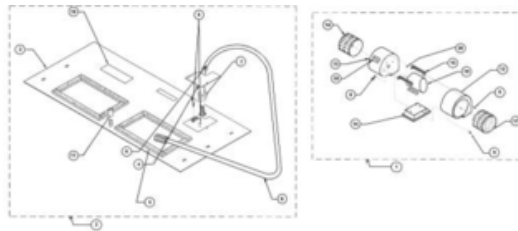

Appliance Factory Parts
© <http://www.appliancefactoryparts.com>

[Find Your VIKING Range Hoods Parts - Select From 411 Models](#)

----- Manual continues below -----