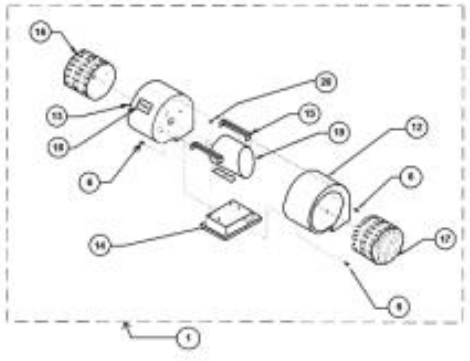

----- Manual continues below -----

Ref #	Part Number	Qty.	Description
1	PV300003		BLOWER VWH 97014162
2	PV300004		ROUGH IN PLATE 97014161
3	PV300085		SUB TO PV300004 - COMPLETE TRANSITION AS
4	PV300073		OUTLET BOX COVER 98003370
5	PV300070		POLYFOAM 97015703
6	PV300045		GROUND SCREW
7	PV300074		STRAIN RELIEF 99100382
8	PV300025		POWER CORD 99440033
9	PV300068		SCREW, NO.18-18 X 3/8 (99170245)
10	NOT REPLACABLE		LABEL
11	PV300013		BARRELL NUT VWH 99380605
12	PV300092		SCROLL, RIGHT 97015711
13	PV300088		SCROLL LEFT 97002321
14	PV300089		MOTOR MOUNT
15	PV300090		SCROLL BRACE 97015710
16	PV300018		WHEEL XLH 99020121
17	PV300019		WHEEL XRH 99020122
18	NOT REPLACABLE		LABEL
19	PV300020		MOTOR 97011215
20	PV300044		NUT WHIZ 1/4-20
NI	PV300005		TRANSITION VWH 423