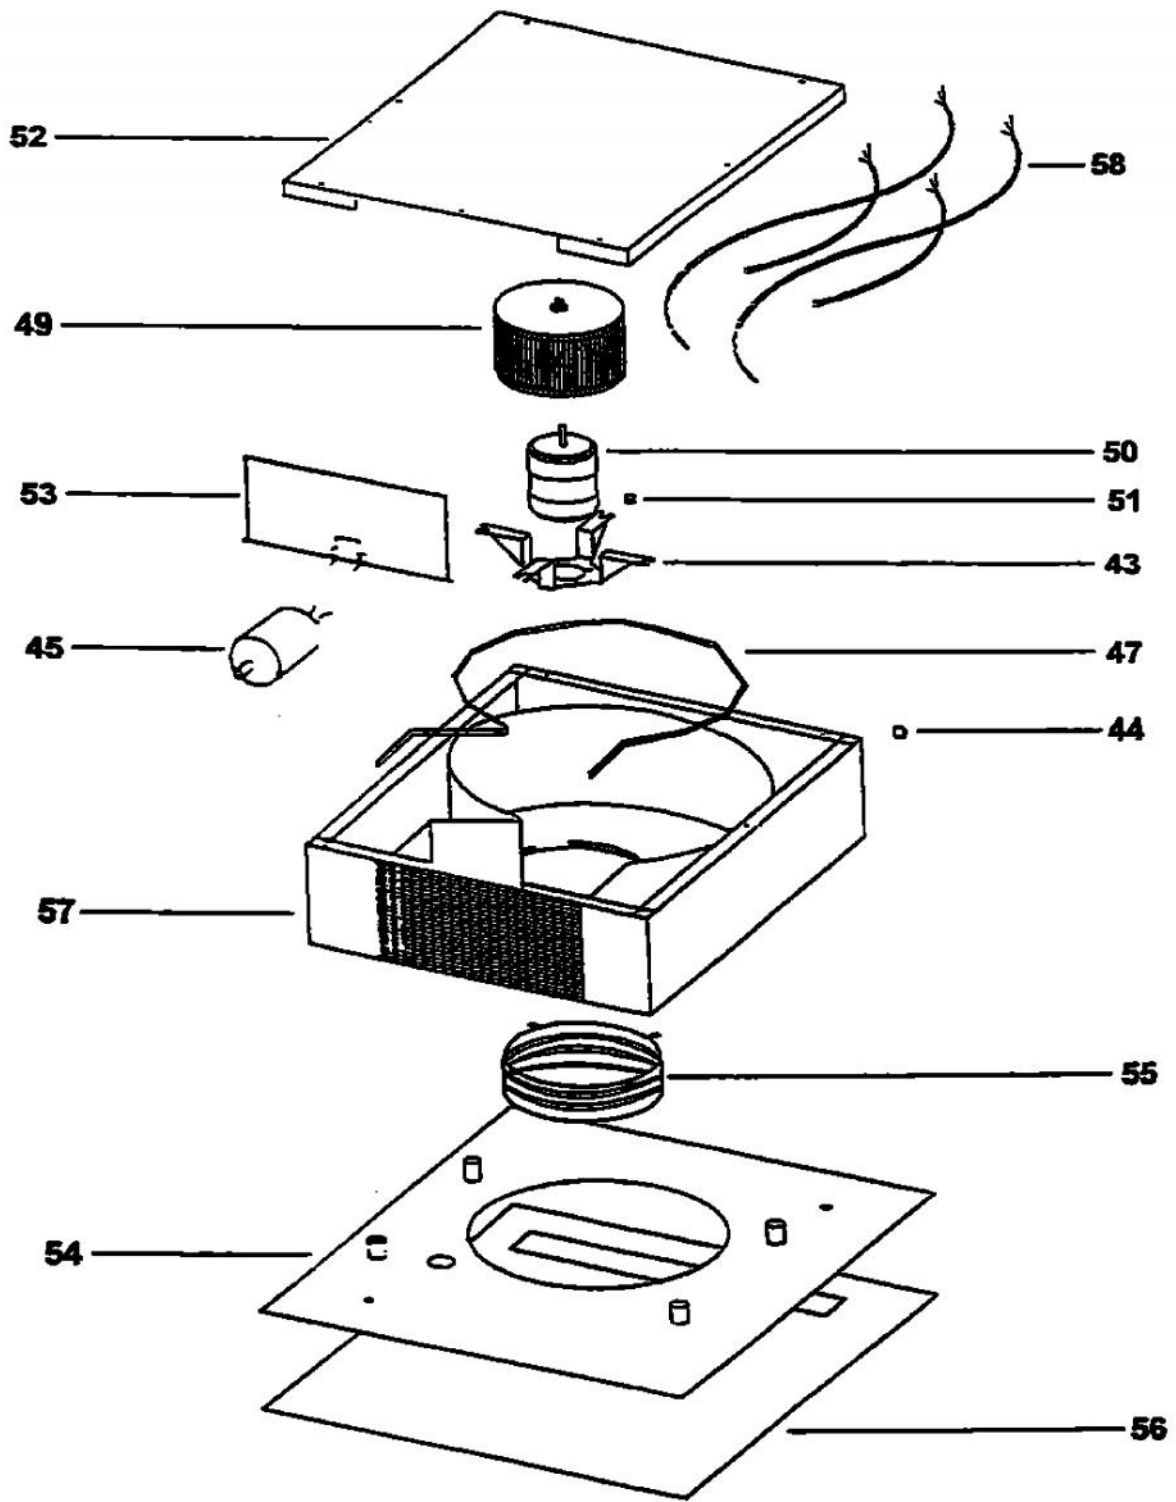

----- Manual continues below -----

Ref #	Part Number	Qty.	Description
43	PD230024		BLOWER BRACKET (E3400166)
44	PD200006		FAIR LEAD (03202169)
45	PD210014		CONDENSER (02300671)
47	PD230025		PLASTIC GASKET (03202165)
49	PD220008		FAN (CLOCKWISE) (03292317)
50	PD220009		MOTOR (CLOCKWISE) (02310044)
51	PD200003		RUBBER WASHER (03202007)
52	PD230026		C E COVER (03109557)
53	PD230027		NON-RETURN FLAP (E3400161)
54	PD220010		C E BLOWER (03109556)
55	PD230028		OUTLET FLANGE (03109554)
56	PD230029		COVER (E3235167)
57	PD230023		CASING VPEC1900 (03109555)
58	PD210013		WIRES VPEV1900 (06105170)