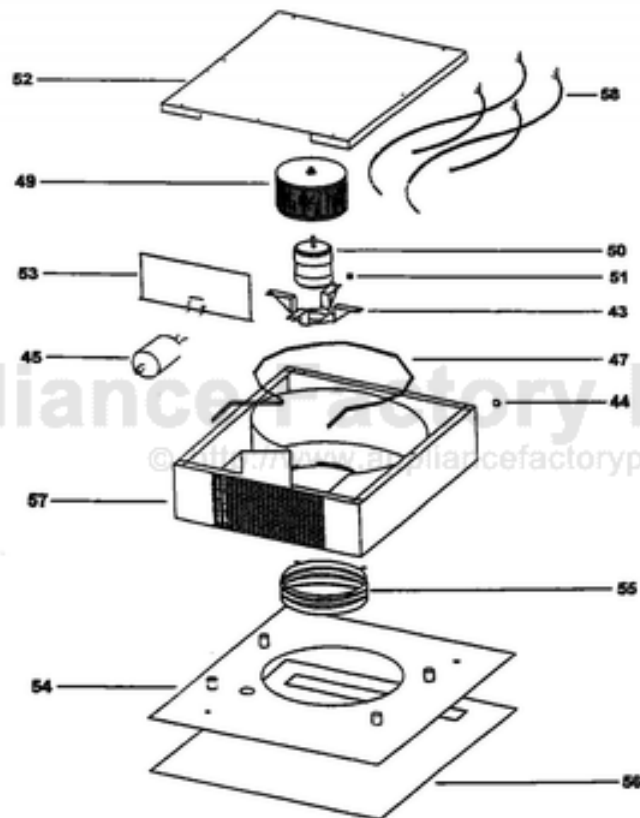

[Find Your VIKING Range Hoods Parts - Select From 411 Models](#)

----- Manual continues below -----