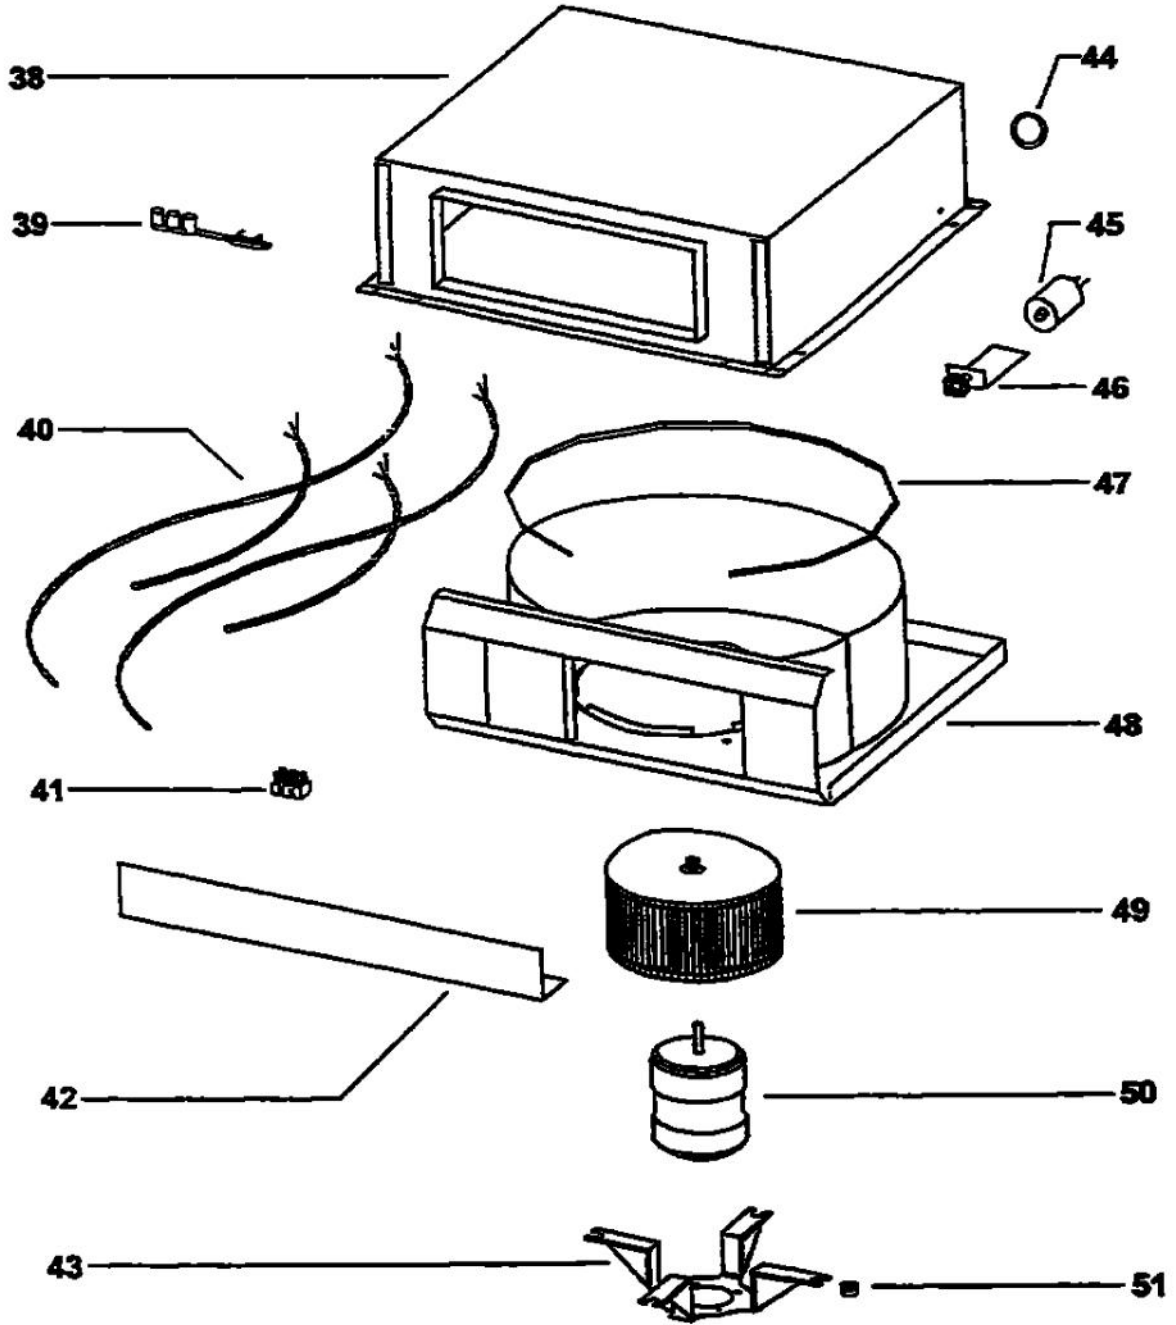

----- Manual continues below -----

Ref #	Part Number	Qty.	Description
38	PD230022		CASING VPIV1600 (E3400165)
39	PD200004		REFLECTOR STOP (03292290)
40	PD210013		WIRES VPEV1900 (06105170)
41	PD200005		JUNCTION CLAMP R2300132
42	PD200001		SPACER 032921910
43	PD230024		BLOWER BRACKET (E3400166)
44	PD200006		FAIR LEAD (03202169)
45	PD210014		CONDENSER (02300671)
46	PD230030		CONDENSER BRACKET
47	PD230025		PLASTIC GASKET (03202165)
48	PD220007		BLOWER (E3400164)
49	PD220008		FAN (CLOCKWISE) (03292317)
50	PD220009		MOTOR (CLOCKWISE) (02310044)
51	PD200003		RUBBER WASHER (03202007)