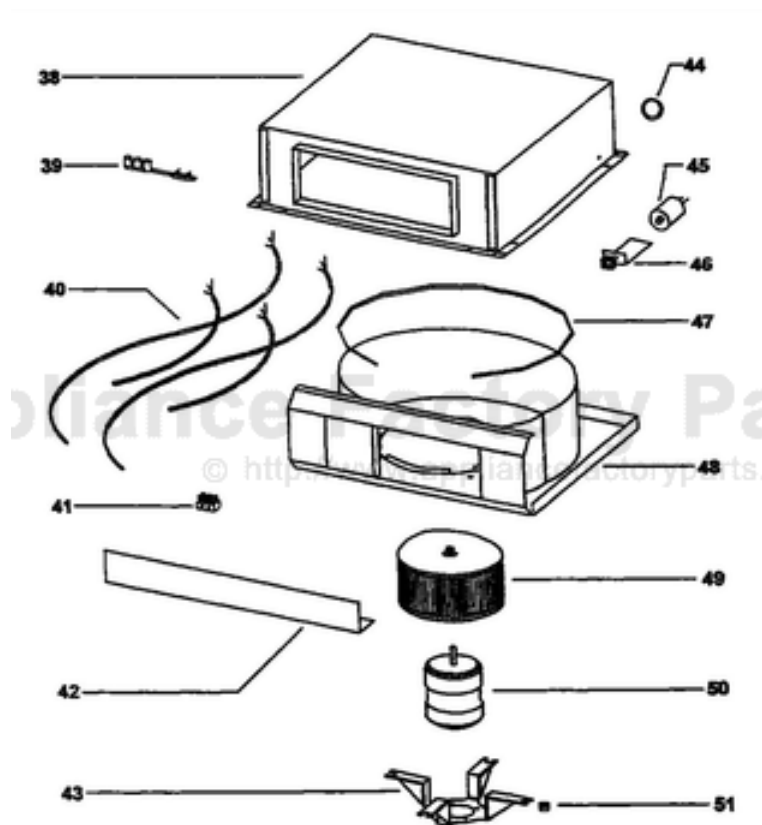

[Find Your VIKING Range Hoods Parts - Select From 411 Models](#)

----- Manual continues below -----