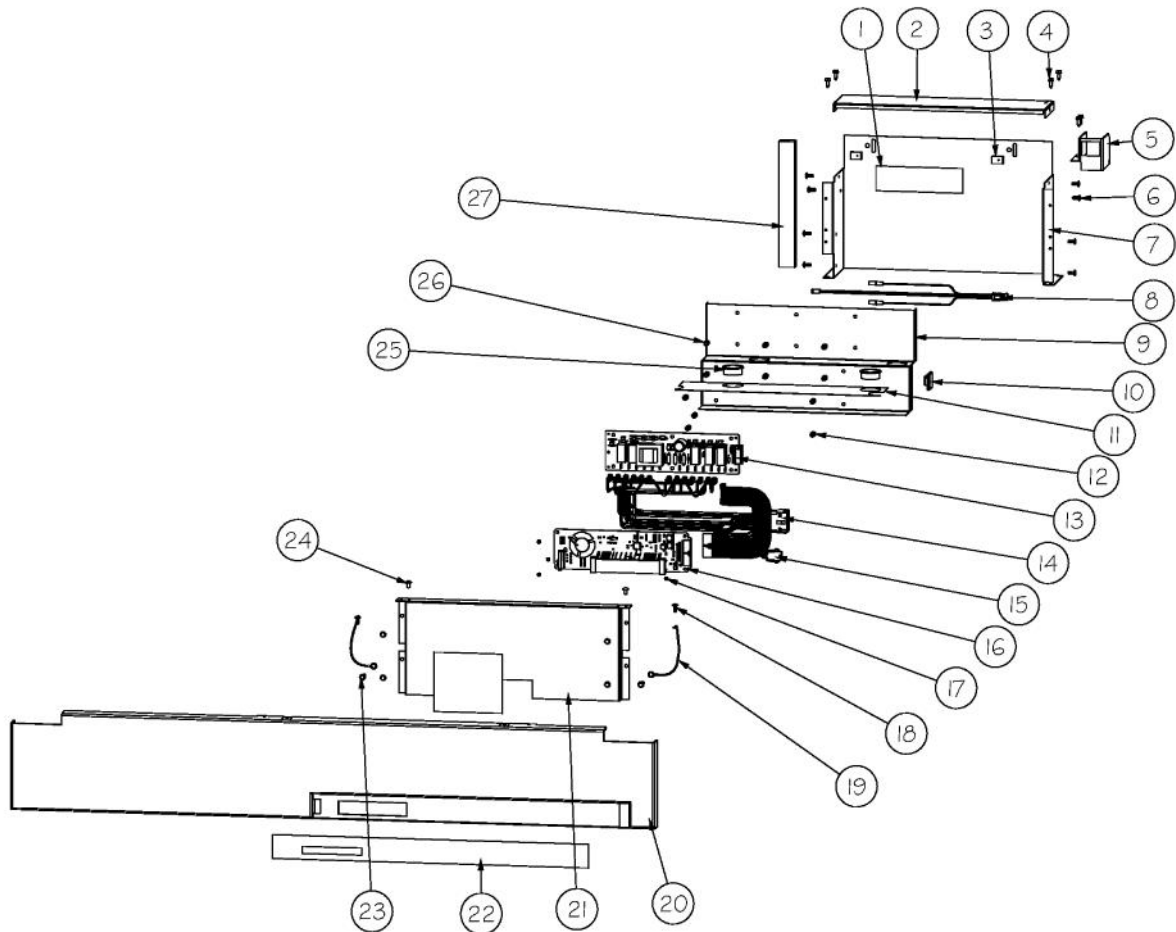

Ref #	Part Number	Qty.	Description
1	PF930672	2	LABEL DC COMPRESSOR
2	K20915000	1	CONTROL BOX TOP
3	M0288120	2	NUT-SPEED, VM0288120
4	PD020194	10	SCREW-SM
5	K2098654	1	BRACKET SWITCH POWER
6	PC040010	8	POP RIVET
7	K2099402	1	CONTROL BOX
8	PE970609	1	HARNESS CONTROL BOARD
9	K20910060	1	BRACKET - PC
10	M0104106	1	CLIP-CORD VM0104106
11	005396-000	1	FILM,PROTECTIVE
12	M0585506	5	SUPPORT
13	005319-000	1	POWER CONTROL BOARD ASM
14	015365-000	1	HARNESS HIGH VOLT
15	PE970464	1	HARNESS LOW VOLT
16	PE070728	1	BOARD LOW VOLTAGE
17	PD020013	5	TYPE AB NO.6 X 3/8 PH PAN HD. SMS
18	PC040010	1	POP RIVET
19	12064001	2	SUPP-CONT PANEL
20	PK930248	1	COVER PANEL 48 SXS
21	K20910061	1	CONTROL BOX FRONT
22	010489-000	1	OVERLAY SWITCH SXS 48
23	M0238846	2	SCREW-SHLDR
24	M0224128	2	SCREW-SM
25	A4554817	2	BUSHING-SNAP VA4554817
26	M0585504	6	SUPPORT
27	A3030361	1	GASKET, RED