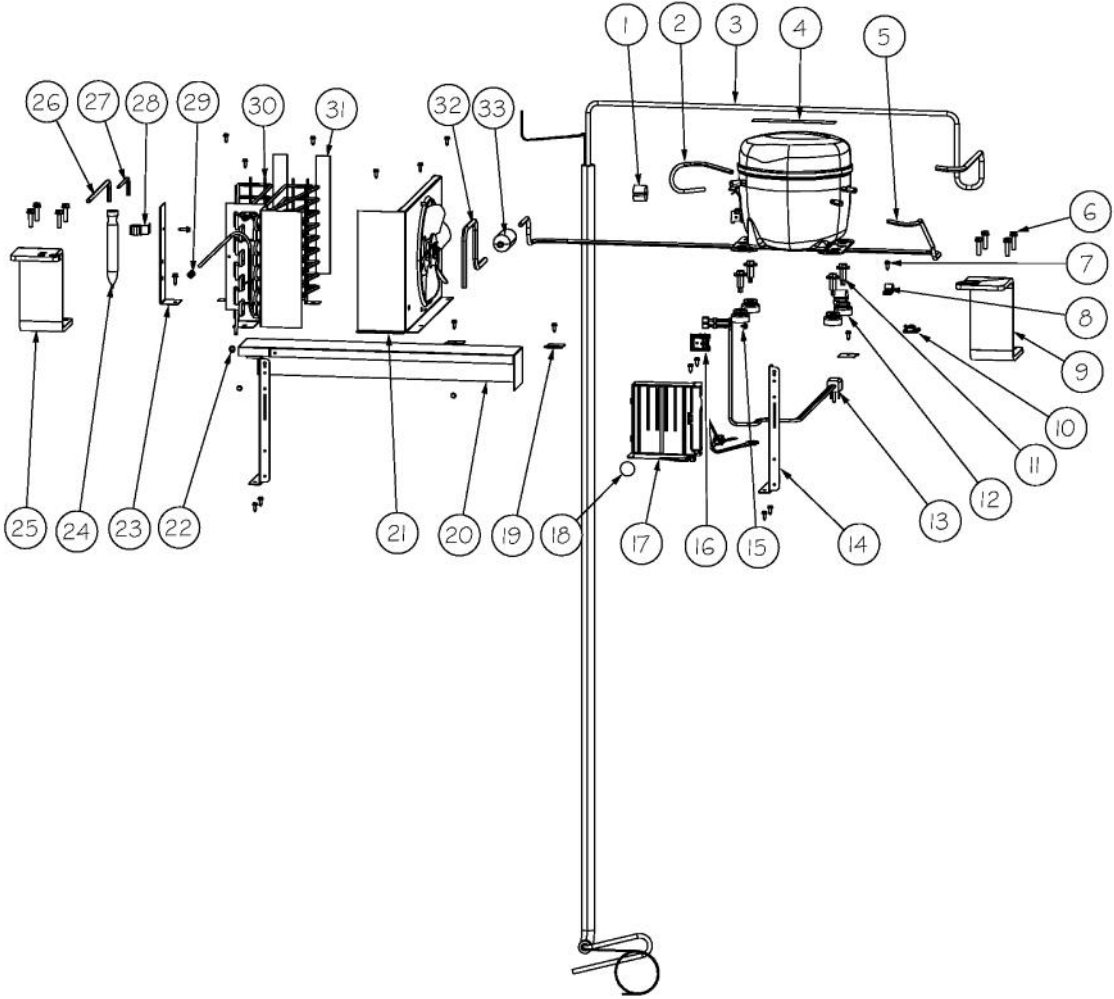

Ref #	Part Number	Qty.	Description
1	10699601	2	DAMPER-TUBING .8
2	F2096507	1	TUBE-PROCESS GRN
3	F2097793	1	TUBE FORMED HT EXCH
4	C8982701	1	LABEL-COMP WARN
5	F2099443	1	TUBE DISCHARGE FORMED PRE ACCUM
6	000570-000	8	HEX SCREW
7	PD020195	20	SCR 8-18 X 5/8
8	PD030118	1	SCREW - SHLDR
9	PC920203	1	HINGE ASM UR
10	M0104106	1	CLIP-CORD VM0104106
11	M0221523	4	SCREW - SHLDR
12	10835901	4	GROMMET RUBBER V10835901
13	10916507	1	TUBE-PROCESS GRN
14	K20912569	2	BRACKET GRILLE SUPPORT
15	M0211014	1	SCREW-SM
16	PE950149	1	SWITCH POWER
17	011666-000	1	INVERTER CMPRESSOR
18	PF930682	1	LABEL WARNING INVERTER
19	K2096943	3	PANEL BRACKET
20	K20912585	1	DIVERTER AIR HI SIDE SXS
21	G5096494	1	COND. FAN ASSY
22	007408-000	1	RING,LOK, .250 DIA
23	K2099454	1	BRACKET DRIER
24	PM910381	1	DRIER - HIGH SIDE
25	PC920193	1	HINGE ASSEM UPPER RH
26	F2097740	1	TUBE PROCESS
27	F2096504	1	TUBE-DRIER EXT
28	10547001	1	CLIP-DRIER V10547001
29	007407-000	1	RING,LOK, .187 DIA
30	PB920171	1	CONDENSER ASM
31	A3189370	2	GASKET-FOAM VA3189370
32	008093-000	1	TUBE EVACUTION
33	PB920201	1	ACCUMULATOR