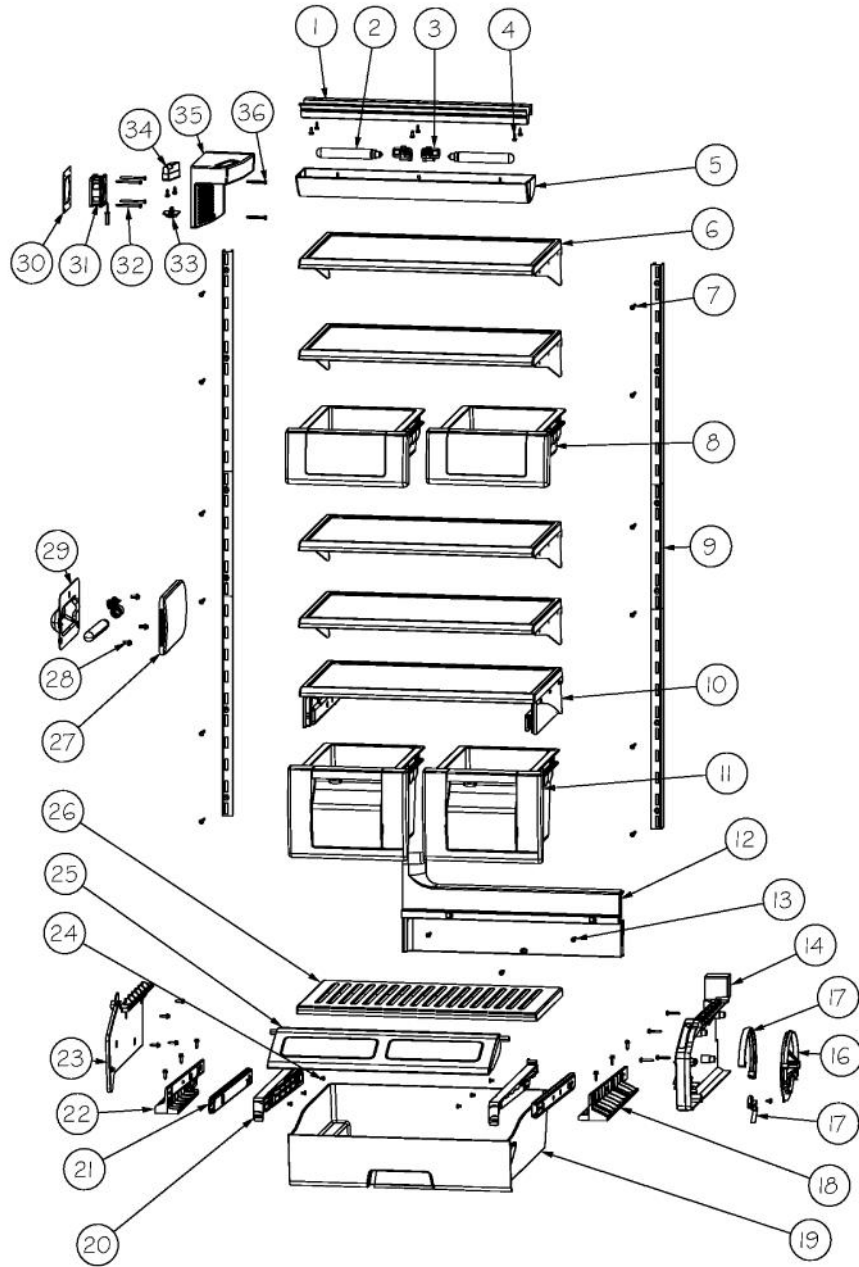

----- Manual continues below -----

Ref #	Part Number	Qty.	Description
1	L2099492	1	BRACKET LIGHT SXS 48 FF
2	A3079001	3	LAMP - 40W
3	PE950125	3	LIGHT SOCKET
4	PD020194	24	SCREW-SM
5	PK930268	1	COVER LIGHT ASM AF AR 30 SXS 48 FF
6	PM010529	4	SHELF ASM GLASS 30 AR 48 FF
7	M0238535	12	SCREW-SM
8	G32911938	2	DRAWER DELI ASM SXS AR 30
9	PM910227	2	LADDER RS REF
10	G50911937	1	SHELF ASM
11	012259-000	2	DRAWER PRODUCE ASM AR 30/48
12	PK930327	1	DUCT MEATSAVOR SXS 48 REAR
13	M0211021	3	SCREW-SM
14	PK930169	1	DUCT MEAT SAVIOR SXS 42/48 R
15	PK930172	1	COVER CONTROL MEAT SAVIOR
16	PK930168	1	DIAL CONTROL MEAT SAVIOR
17	PM910334	1	ROLLER TENSION
18	PK930173	1	SUPPORT SLIDE MEAT SAVIOR SXS 42/48 R
19	PK930309	1	DRAWER MEAT SAVIOR AR 30 SXS 48
20	PK930176	1	SUPPORT DRAWER MEAT SAVIOR 42/48 L
21	PM910288	1	SLIDE MEAT SAVIOR L
22	PK930174	1	SUPPORT SLIDE MEAT SAVIOR SXS 42/48 L
23	PK930170	1	DUCT MEAT SAVIOR SXS 42 L
24	PD920162	2	SCR 8-16 PLASTITE PNP 1/4 S
25	020100-000	1	DOOR MEATSAVOR ASM AR 30 SXS 48
26	PK930308	1	SHELF MEAT SAVIOR AR 30 SXS 48
27	PK930346	1	COVER LIGHT
28	M0580007	3	GROMMET-SCREW
29	10270203	1	HOUSING-LIGHT V10270203
30	007302-000	1	BRACKET,FAN
31	004551-000	1	AXIAL FAN
32	M0221913	4	SCREW-SM
33	C8983701	1	THERMISTOR
34	010093-000	1	PLASMA CLUSTER
35	012312-000	1	FAN COVER SXS
36	PD020188	2	SCR 8-18 BT HXWS 1 1/2