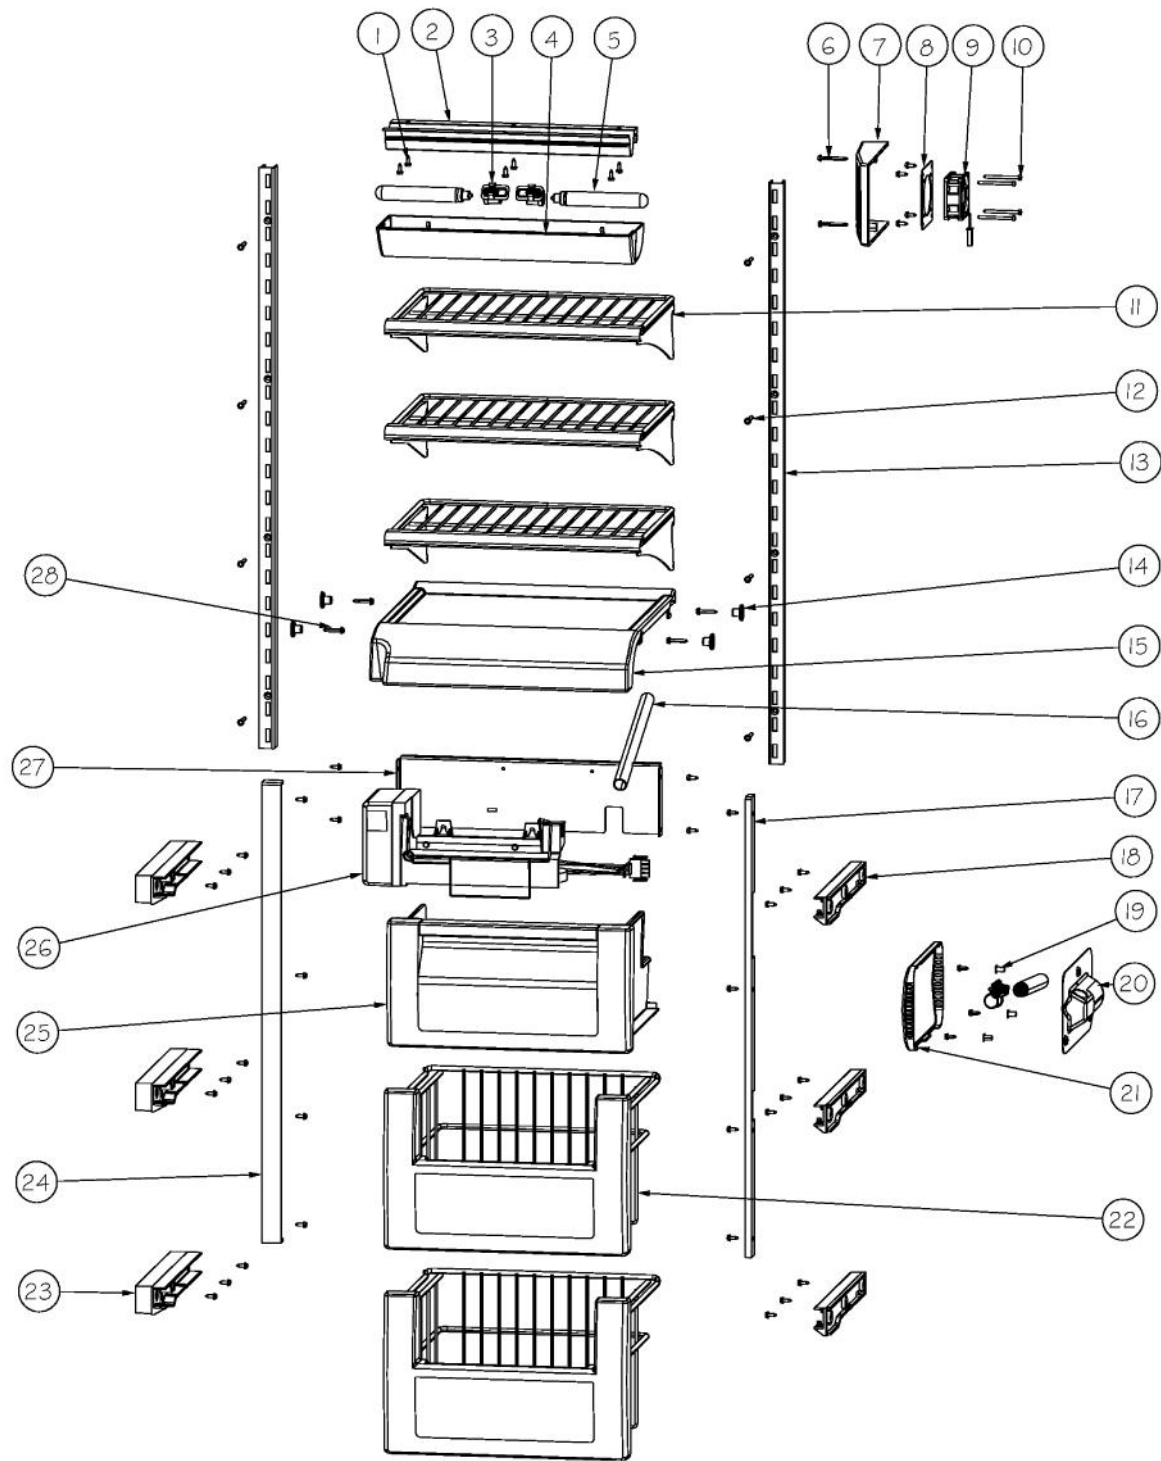

----- Manual continues below -----

Ref #	Part Number	Qty.	Description
1	L2099492	1	BRACKET LIGHT SXS 48 FF
2	A3079001	3	LAMP - 40W
3	PE950125	3	LIGHT SOCKET
4	PD020194	24	SCREW-SM
5	PK930268	1	COVER LIGHT ASM AF AR 30 SXS 48 FF
6	PM010529	4	SHELF ASM GLASS 30 AR 48 FF
7	M0238535	12	SCREW-SM
8	G32911938	2	DRAWER DELI ASM SXS AR 30
9	PM910227	2	LADDER RS REF
10	G50911937	1	SHELF ASM
11	012259-000	2	DRAWER PRODUCE ASM AR 30/48
12	PK930327	1	DUCT MEATSAVOR SXS 48 REAR
13	M0211021	3	SCREW-SM
14	PK930169	1	DUCT MEAT SAVIOR SXS 42/48 R
15	PK930172	1	COVER CONTROL MEAT SAVIOR
16	PK930168	1	DIAL CONTROL MEAT SAVIOR
17	PM910334	1	ROLLER TENSION
18	PK930173	1	SUPPORT SLIDE MEAT SAVIOR SXS 42/48 R
19	PK930309	1	DRAWER MEAT SAVIOR AR 30 SXS 48
20	PK930176	1	SUPPORT DRAWER MEAT SAVIOR 42/48 L
21	PM910288	1	SLIDE MEAT SAVIOR L
22	PK930174	1	SUPPORT SLIDE MEAT SAVIOR SXS 42/48 L
23	PK930170	1	DUCT MEAT SAVIOR SXS 42 L
24	PD920162	2	SCR 8-16 PLASTITE PNP 1/4 S
25	020100-000	1	DOOR MEATSAVOR ASM AR 30 SXS 48
26	PK930308	1	SHELF MEAT SAVIOR AR 30 SXS 48
27	PK930346	1	COVER LIGHT
28	M0580007	3	GROMMET-SCREW
29	10270203	1	HOUSING-LIGHT V10270203
30	007302-000	1	BRACKET,FAN
31	004551-000	1	AXIAL FAN
32	M0221913	4	SCREW-SM
33	C8983701	1	THERMISTOR
34	010093-000	1	PLASMA CLUSTER
35	012312-000	1	FAN COVER SXS
36	PD020188	2	SCR 8-18 BT HXWS 1 1/2