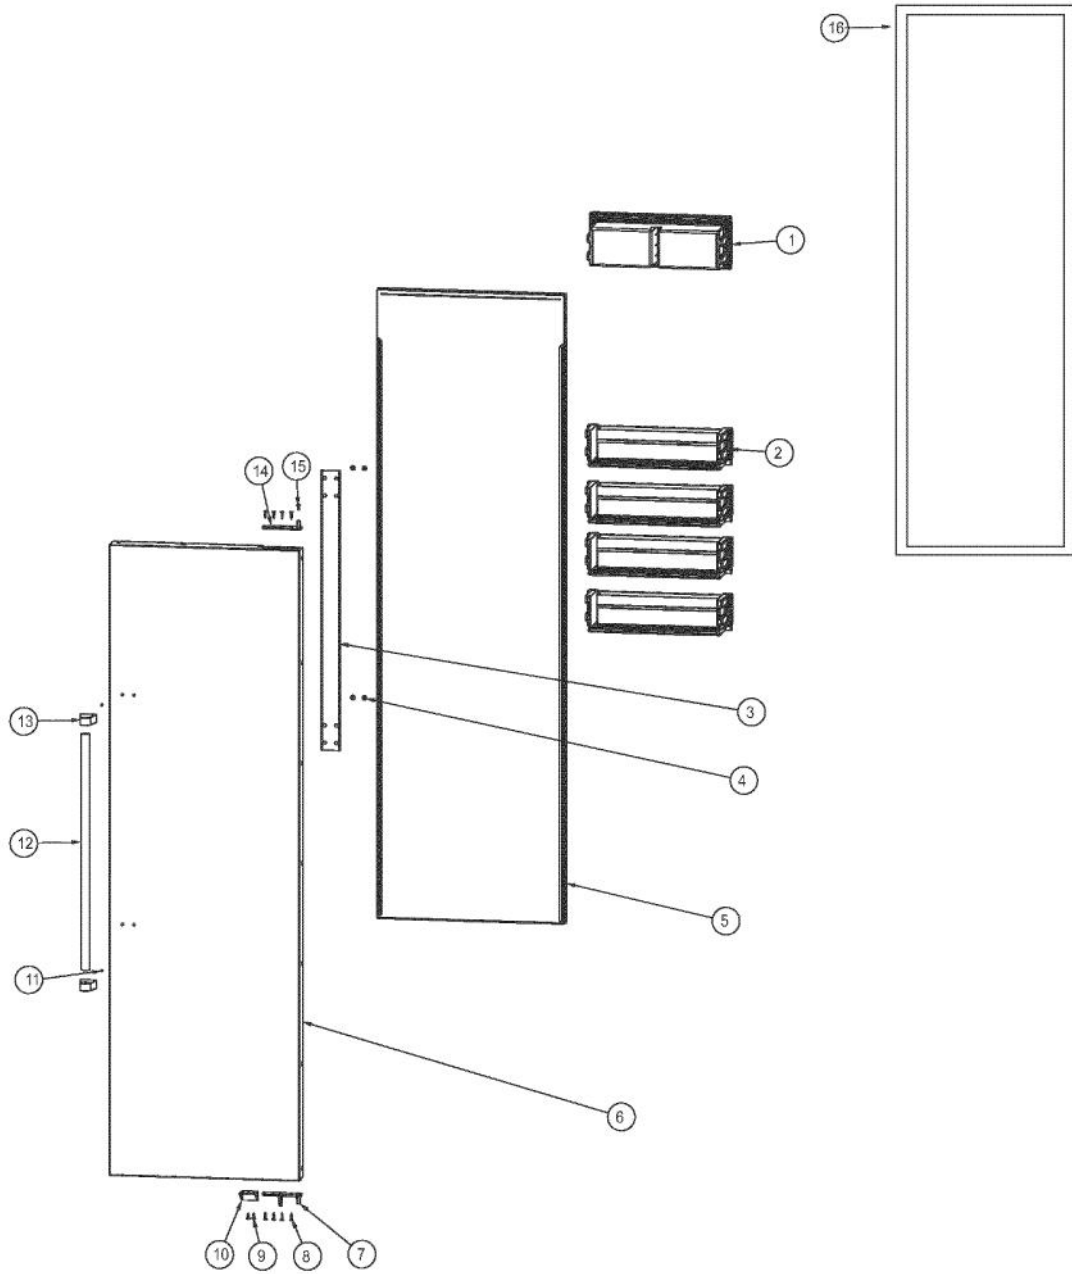

Ref #	Part Number	Qty.	Description
1	PB070355	6	INSULATION MC COVER
2	K20910007	1	MC TOP SXS 48
3	K20910008	1	MC BACK SXS 48
4	PC040010	19	POP RIVET
5	K2099455	1	SUPPORT MC Z
6	007981-000	1	MC COVER ASM BI 48
7	PB070363	2	INSULATION MC COVER
8	PB970171	1	MC INSULATION - BACK SIDE
9	K2099459	1	MC SIDE R
10	PD020194	40	SCREW-SM
11	A4554806	1	BUSHING-SNAP VA4554806
12	K20915675	2	BRACKET PSM
13	PD040157	4	BEARING SLEEVE
14	PK050004	2	BRACKET GRILLE
15	B20916337	1	ENDCAP GRILLE PROI R
16	M0220417	14	SCREW-TC
17	K20916342	2	BRACKET GRILLE
18	B2096961	2	BRACKET-LOUVER
19	B20916323	1	LOUVER GRILLE BOT SXS 48 PROI
20	B20916322	1	LOUVER GRILLE MID SXS 48 PROI
21	B20916321	1	LOUVER GRILLE TOP SXS 48 PROI
22	B20916338	1	ENDCAP GRILLE PROI L
23	PD020233	1	SCR LAG 5/16-9 GX 5/16X7/16 WAF IHXW 3 S ZN
24	K2099460	1	MC SIDE L
NI	G32916307	1	GRILLE ASM SXS 48 PROI