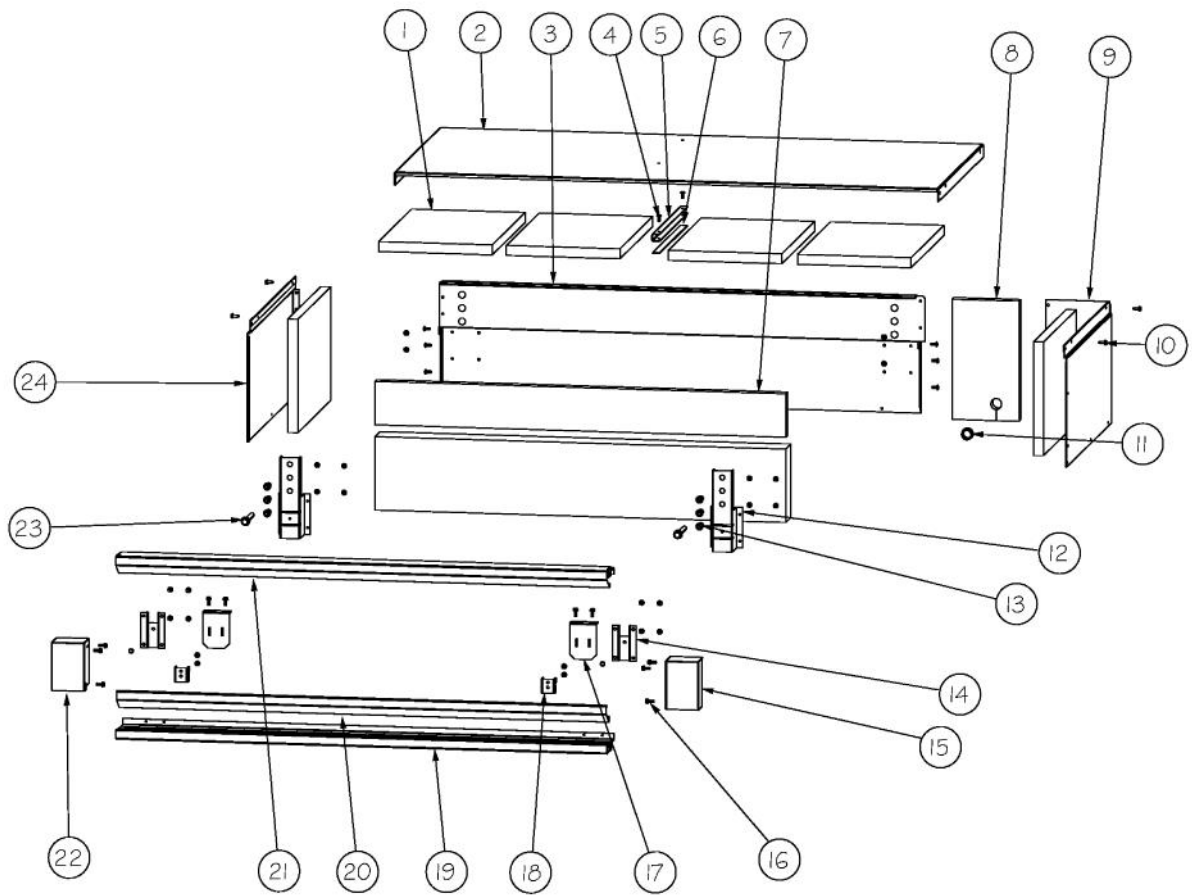

Ref #	Part Number	Qty.	Description
1	PB070355	6	INSULATION MC COVER
2	K20910007	1	MC TOP SXS 48
3	K20910008	1	MC BACK SXS 48
4	PC040010	19	POP RIVET
5	K2099455	1	SUPPORT MC Z
6	007981-000	1	MC COVER ASM BI 48
7	PB070363	2	INSULATION MC COVER
8	PB970171	1	MC INSULATION - BACK SIDE
9	K2099459	1	MC SIDE R
10	PD020194	40	SCREW-SM
11	A4554806	1	BUSHING-SNAP VA4554806
12	K20915675	2	BRACKET PSM
13	PD040157	4	BEARING SLEEVE
14	PK050004	2	BRACKET GRILLE
15	B20916337	1	ENDCAP GRILLE PROI R
16	M0220417	14	SCREW-TC
17	K20916342	2	BRACKET GRILLE
18	B2096961	2	BRACKET-LOUVER
19	B20916323	1	LOUVER GRILLE BOT SXS 48 PROI
20	B20916322	1	LOUVER GRILLE MID SXS 48 PROI
21	B20916321	1	LOUVER GRILLE TOP SXS 48 PROI
22	B20916338	1	ENDCAP GRILLE PROI L
23	PD020233	1	SCR LAG 5/16-9 GX 5/16X7/16 WAF IHXW 3 S ZN
24	K2099460	1	MC SIDE L
NI	G32916307	1	GRILLE ASM SXS 48 PROI