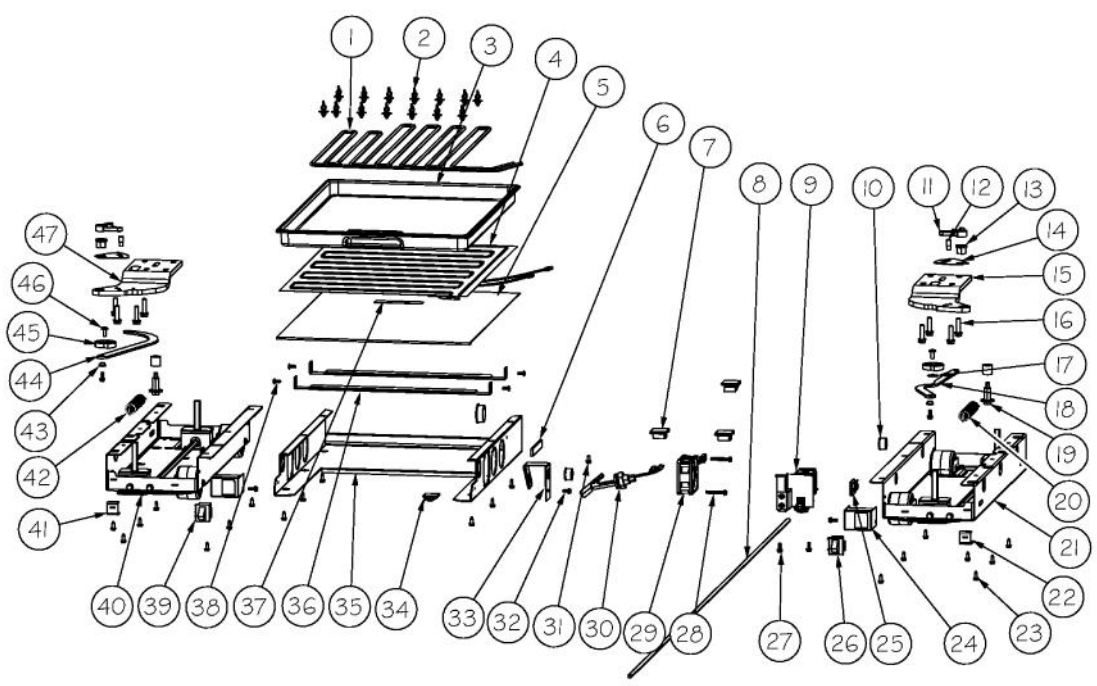

Ref #	Part Number	Qty.	Description
1	F20915693	1	SERPENTINE CONDENSER DRAIN ALL SXS'S
2	PD030146	14	STAND OFF LOCK CLIP
3	PK930348	1	PAN DRAIN
4	PE070707	1	PAN HEATER
5	L20914124WH	1	TRAY PAN HEATER
6	PF930654	1	LABEL CONDENSATE FAN SERVICE
7	M0104102	3	CLIP-CORD RED
8	PB020304	1	PLASTIC TUBING-IM WATERLINE NON DISP (SXS & AF)
9	G32913789	1	BRKT & VALVE H2O SNGL ASM
10	A4554806	2	BUSHING-SNAP VA4554806
11	PD940091	2	BUSHING - DOOR STOP
12	PC920145	2	PIN - DOOR STOP
13	PD940090	2	BUSHING - WC DOOR LEVEL
14	PC920144	2	PLATE - WC DOOR SHIM
15	PC920215	1	HINGE PLATE SXS LR
16	000570-000	8	HEX SCREW
17	003867-000	1	SPRING EXTENSION
18	PC920166	1	BAR-WC BOT HINGE RH
19	M0221523	2	SCREW - SHLDR
20	PM910398	1	LEVELER ASSEMBLY - R
21	K2098044	1	BRKT GRILLE SUPPORT
22	PD020194	20	SCREW-SM
23	014334-000	2	BRACKET,LT,SWITCH
24	M0104106	2	CLIP-CORD VM0104106
25	PE950147	1	SWITCH SPST NC BLACK
26	M0220417	8	SCREW-TC
27	PD020274	2	SCR SLTD HEX WSHR HD 8X1.250 BT
28	000731-000	1	AXIAL FAN
29	PE050248	1	FLOAT SWITCH HORIZONTAL
30	PD020010	1	10 X 3/8 GREEN GROUNDING SCREW
31	M0253916	1	SCREW-TF
32	B20915627	1	BRACKET HORIZ FLOAT SWITCH
33	A4554817	1	BUSHING-SNAP VA4554817
34	K20915952	1	SHIELD BOTTOM DRAIN
35	K20911831	2	BRACKET CONDENSATE SUPPORT
36	PF031267	1	LABEL HEATER PAN
37	PC040010	4	POP RIVET
38	PE950146	1	SWITCH SPDT BLACK
39	PM910399	1	LEVELER MODULE L
40	K2098096	1	BRKT GRILLE SUPPORT
41	PC910015	1	SPRING EXTENSION
42	PD940094	2	BUSHING
43	PC920149	1	BAR-WC BOT HINGE LH
44	PM010602	2	CAM DOOR ADJUSTMENT
45	PD020234	2	SCREW THP 10-32 X .500 SS BO
46	PC020289	1	HINGE PLATE LL
47	PD940107	2	ROUND SPRING SPACER