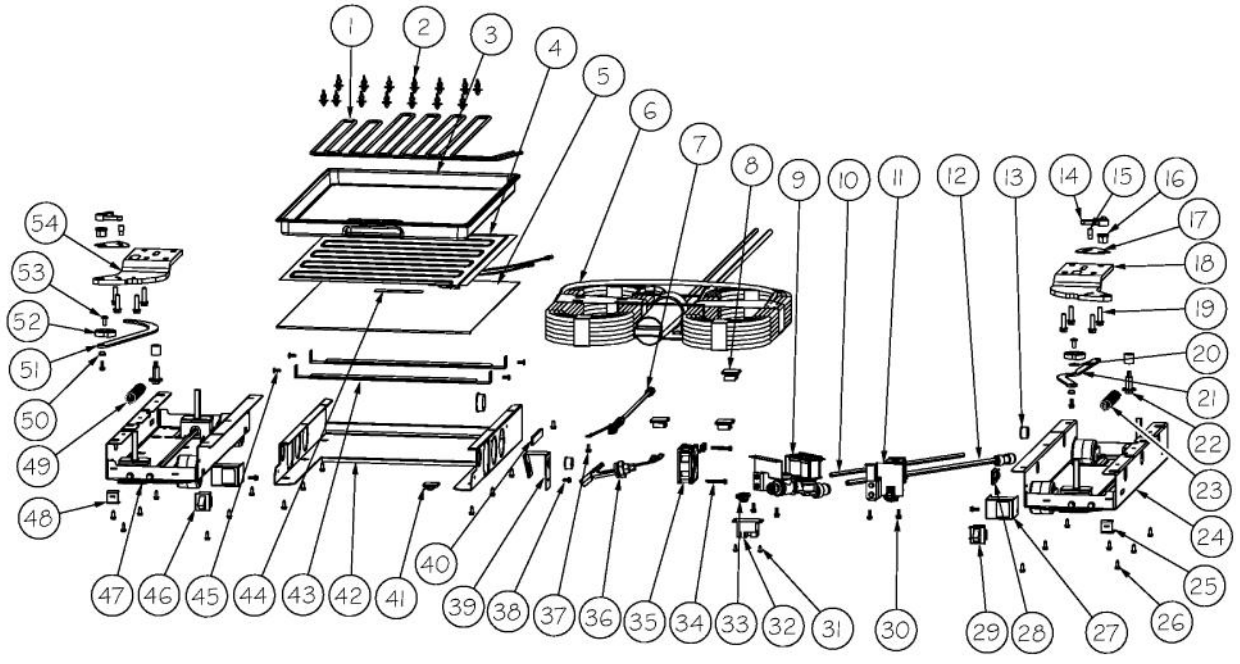

Ref #	Part Number	Qty.	Description
1	F2097793	1	TUBE FORMED HT EXCH
2	PB910259	1	THERMOSTAT DEFROST TERMINATOR
3	A3189370	3	GASKET-FOAM VA3189370
4	PD020194	26	SCREW-SM
5	K2096461	2	BRKT-EVAP COVER 12234801
6	K2096456	2	BRKT-EVAP CLIP 12215101
7	10629001	2	BLOCK-R AIR COIL RED
8	10527401	2	CLIP-EVAP
9	PM910206	1	EVAPORATOR SXS 48
10	PJ910031	1	HEATER EVAP SXS
11	10428101	2	CLIP-EVAP HTR V10428101
12	10623003	1	CLIP-EVAP
13	C8983701	1	THERMISTOR
14	M0211014	1	SCREW-SM
15	L20910054	1	COVER LOWER EVAP
16	L2097577WH	1	COVER - CTR EVAP
17	L2098028	1	COVER EVAP MOTOR
18	K2096458	1	BRKT-L-EVAP-FAN 12223102
19	K2096457	1	BRKT-R-EVAP FAN 12223101
20	G5098660	1	FAN EVAP ASM
21	M0238859	4	SCREW-SHLDR
22	L20910075	1	COVER EVAP FAN
23	L20914114WH	1	FAN COVER (FORMED)
24	L20914115WH	1	FAN BRACKET (FORMED)
25	C90910058WH	1	COVER UPPER EVAP
26	PB920220	1	EXT FILL TUBE
27	PK030436	1	FILL TUBE
28	10276601	1	ELBOW-FILLER TUBE