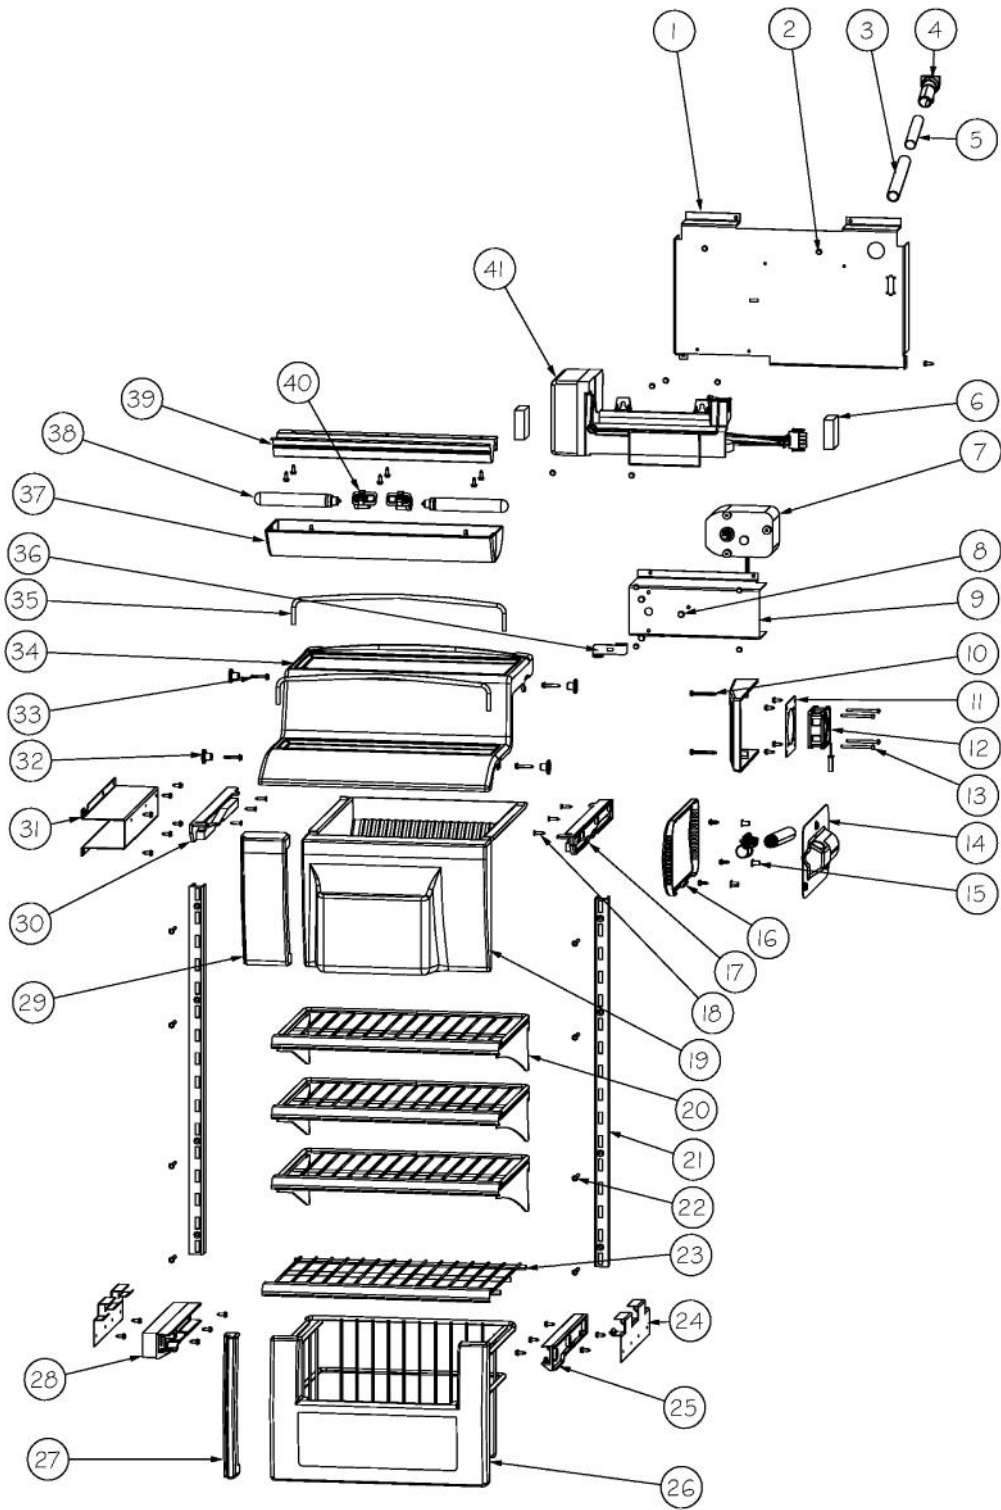

----- Manual continues below -----

Ref #	Part Number	Qty.	Description
1	L2099492	1	BRACKET LIGHT SXS 48 FF
2	A3079001	3	LAMP - 40W
3	PE950125	3	LIGHT SOCKET
4	PD020195	24	SCR 8-18 X 5/8
5	PD020193	1	SCR 8-18 X 3/8
6	PK930268	1	COVER LIGHT ASM AF AR 30 SXS 48 FF
7	PM010529	4	SHELF ASM GLASS 30 AR 48 FF
8	M0238535	12	SCREW-SM
9	G32911938	2	DRAWER DELI ASM SXS AR 30
10	PM910227	2	LADDER RS REF
12	G50911937	1	SHELF ASM
13	012259-000	2	DRAWER PRODUCE ASM AR 30/48
14	PK930327	1	DUCT MEATSAVOR SXS 48 REAR
15	M0211021	3	SCREW-SM
16	PK930169	1	DUCT MEAT SAVIOR SXS 42/48 R
17	PK930172	1	COVER CONTROL MEAT SAVIOR
18	PK930168	1	DIAL CONTROL MEAT SAVIOR
19	PM910334	1	ROLLER TENSION
20	PK930173	1	SUPPORT SLIDE MEAT SAVIOR SXS 42/48 R
21	PK930309	1	DRAWER MEAT SAVIOR AR 30 SXS 48
22	L20913095	1	FLOOR-FALSE
23	K20913096	2	BRACKET FALSE FLOOR
24	L20915031	1	COVER WATER FILTER 42/48 DISP
25	PK930364	1	COVER FALSE FRONT
26	PD020032	4	SRW-8(A)X3/8PH.WFR HD 7/16DIAXNICL
27	PK930313	1	COVER WATER FILTER SXS DISP
28	PD020194	4	SCREW-SM
29	PK930176	1	SUPPORT DRAWER MEAT SAVIOR 42/48 L
30	PM910288	1	SLIDE MEAT SAVIOR L
31	PK930174	1	SUPPORT SLIDE MEAT SAVIOR SXS 42/48 L
32	PK930170	1	DUCT MEAT SAVIOR SXS 42 L
33	PD920162	2	SCR 8-16 PLASTITE PNP 1/4 S
34	020100-000	1	DOOR MEATSAVOR ASM AR 30 SXS 48
35	PK930308	1	SHELF MEAT SAVIOR AR 30 SXS 48
36	PK930346	1	COVER LIGHT
37	M0580007	3	GROMMET-SCREW
38	10270203	1	HOUSING-LIGHT V10270203
39	007302-000	1	BRACKET,FAN
40	004551-000	1	AXIAL FAN
41	M0221913	4	SCREW-SM
42	C8983701	1	THERMISTOR
43	010093-000	1	PLASMA CLUSTER
44	012312-000	1	FAN COVER SXS
45	PD020188	2	SCR 8-18 BT HXWS 1 1/2