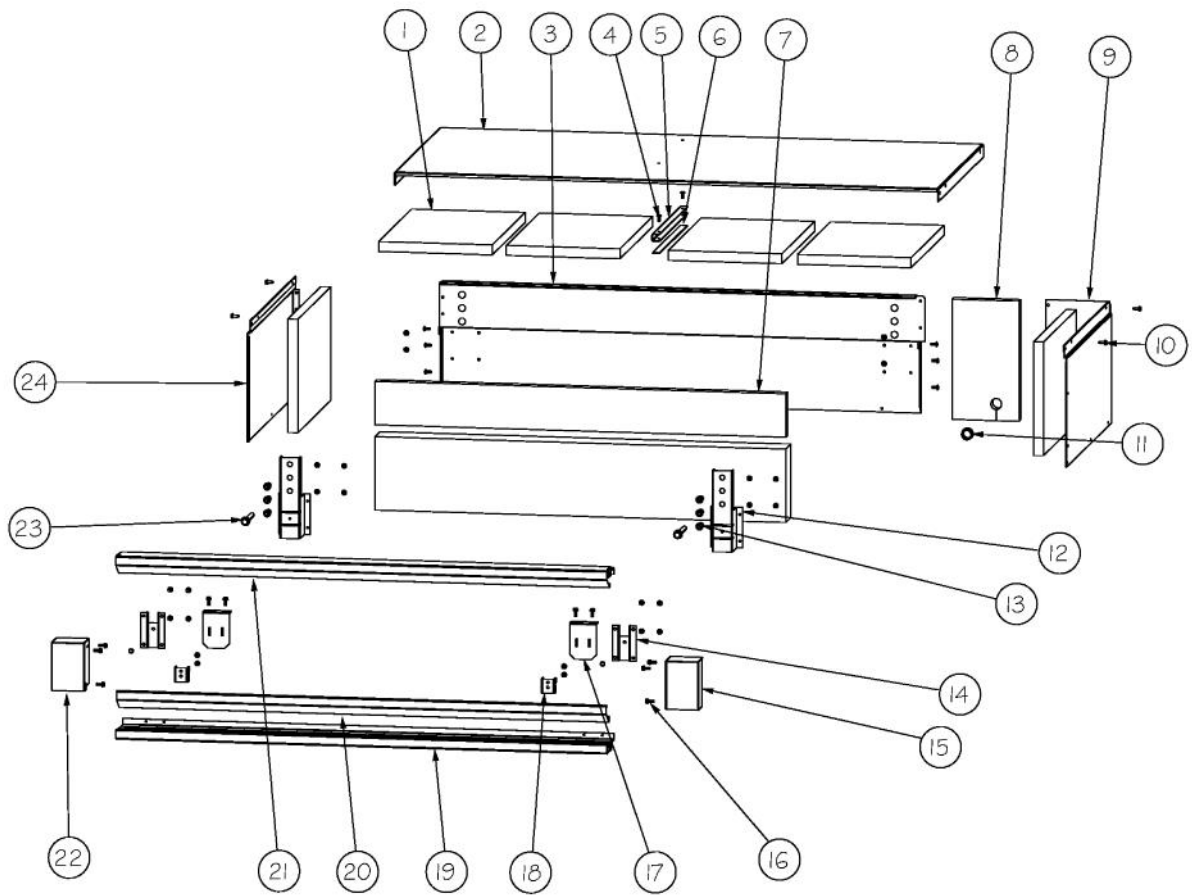

Ref #	Part Number	Qty.	Description
1	F20915693	1	SERPENTINE CONDENSER DRAIN ALL SXS'S
2	PD030146	14	STAND OFF LOCK CLIP
3	PK930348	1	PAN DRAIN
4	PE070707	1	PAN HEATER
5	L20914124	1	TRAY PAN HEATER
6	PA030019	1	FILTER/COIL TUBE ASM
7	PE970590	1	HARNESS JUMPER LOWER
8	M0104102	3	CLIP-CORD RED
9	G32914174	1	BRKT & VALVE J.G. INLET ASM
10	PB020303	1	PLASTIC TUBING-IM WATERLINE SXS DISP
11	G32915704	1	BRKT AND VALVE SINGLE ASM DISP
12	PB020294	1	TUBE ASM-DOOR TO VALVE
13	A4554806	2	BUSHING-SNAP VA4554806
14	PD940091	2	BUSHING - DOOR STOP
15	PC920145	2	PIN - DOOR STOP
16	PD940090	2	BUSHING - WC DOOR LEVEL
17	PC920144	2	PLATE - WC DOOR SHIM
18	PC920215	1	HINGE PLATE SXS LR
19	000570-000	8	HEX SCREW
21	PC920166	1	BAR-WC BOT HINGE RH
22	M0221523	2	SCREW - SHLDR
23	003867-000	1	SPRING EXTENSION
24	PM910398	1	LEVELER ASSEMBLY - R
25	K2098044	1	BRKT GRILLE SUPPORT
26	PD020194	20	SCREW-SM
27	014334-000	2	BRACKET,LT,SWITCH
28	M0104106	2	CLIP-CORD VM0104106
29	PE950147	1	SWITCH SPST NC BLACK
30	M0220417	8	SCREW-TC
31	M0217204	2	SCREW, SM
32	014808-000	1	RELAY,WATER VALVE
33	PB020301	1	STEM ELBOW 1/4
34	PD020274	2	SCR SLTD HEX WSHR HD 8X1.250 BT
35	000731-000	1	AXIAL FAN
36	PE050248	1	FLOAT SWITCH HORIZONTAL
37	PD020010	2	10 X 3/8 GREEN GROUNDING SCREW
38	M0253916	1	SCREW-TF
39	B20915627	1	BRACKET HORIZ FLOAT SWITCH
40	PF930654	1	LABEL CONDENSATE FAN SERVICE
41	A4554817	1	BUSHING-SNAP VA4554817
42	K20915952	1	SHIELD BOTTOM DRAIN
43	K20911831	2	BRACKET CONDENSATE SUPPORT
44	PF031267	1	LABEL HEATER PAN
45	PC040010	4	POP RIVET
46	PE950146	1	SWITCH SPDT BLACK
47	PM910399	1	LEVELER MODULE L
48	K2098096	1	BRKT GRILLE SUPPORT
49	PC910015	1	SPRING EXTENSION
50	PD940094	2	BUSHING
51	PC920149	1	BAR-WC BOT HINGE LH
52	PM010602	2	CAM DOOR ADJUSTMENT
53	PD020234	2	SCREW THP 10-32 X .500 SS BO
54	PC020289	1	HINGE PLATE LL
55	PD940107	2	ROUND SPRING SPACER