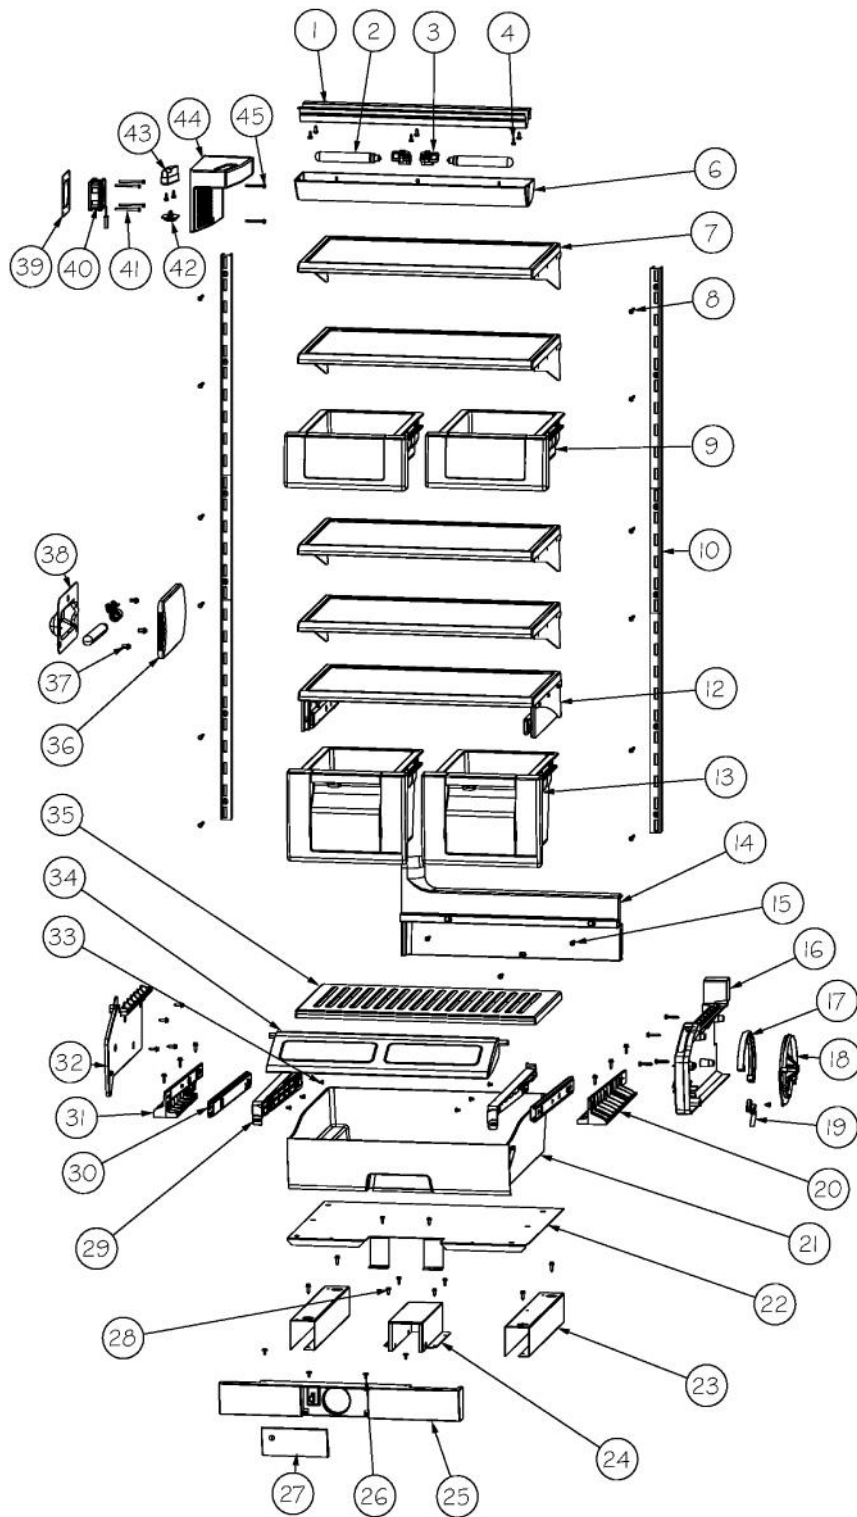

----- Manual continues below -----

Ref #	Part Number	Qty.	Description
1	L2099492	1	BRACKET LIGHT SXS 48 FF
2	A3079001	3	LAMP - 40W
3	PE950125	3	LIGHT SOCKET
4	PD020195	24	SCR 8-18 X 5/8
5	PD020193	1	SCR 8-18 X 3/8
6	PK930268	1	COVER LIGHT ASM AF AR 30 SXS 48 FF
7	PM010529	4	SHELF ASM GLASS 30 AR 48 FF
8	M0238535	12	SCREW-SM
9	G32911938	2	DRAWER DELI ASM SXS AR 30
10	PM910227	2	LADDER RS REF
12	G50911937	1	SHELF ASM
13	012259-000	2	DRAWER PRODUCE ASM AR 30/48
14	PK930327	1	DUCT MEATSAVOR SXS 48 REAR
15	M0211021	3	SCREW-SM
16	PK930169	1	DUCT MEAT SAVIOR SXS 42/48 R
17	PK930172	1	COVER CONTROL MEAT SAVIOR
18	PK930168	1	DIAL CONTROL MEAT SAVIOR
19	PM910334	1	ROLLER TENSION
20	PK930173	1	SUPPORT SLIDE MEAT SAVIOR SXS 42/48 R
21	PK930309	1	DRAWER MEAT SAVIOR AR 30 SXS 48
22	L20913095	1	FLOOR-FALSE
23	K20913096	2	BRACKET FALSE FLOOR
24	L20915031	1	COVER WATER FILTER 42/48 DISP
25	PK930364	1	COVER FALSE FRONT
26	PD020032	4	SRW-8(A)X3/8PH.WFR HD 7/16DIAXNICL
27	PK930313	1	COVER WATER FILTER SXS DISP
28	PD020194	4	SCREW-SM
29	PK930176	1	SUPPORT DRAWER MEAT SAVIOR 42/48 L
30	PM910288	1	SLIDE MEAT SAVIOR L
31	PK930174	1	SUPPORT SLIDE MEAT SAVIOR SXS 42/48 L
32	PK930170	1	DUCT MEAT SAVIOR SXS 42 L
33	PD920162	2	SCR 8-16 PLASTITE PNP 1/4 S
34	020100-000	1	DOOR MEATSAVOR ASM AR 30 SXS 48
35	PK930308	1	SHELF MEAT SAVIOR AR 30 SXS 48
36	PK930346	1	COVER LIGHT
37	M0580007	3	GROMMET-SCREW
38	10270203	1	HOUSING-LIGHT V10270203
39	007302-000	1	BRACKET,FAN
40	004551-000	1	AXIAL FAN
41	M0221913	4	SCREW-SM
42	C8983701	1	THERMISTOR
43	010093-000	1	PLASMA CLUSTER
44	012312-000	1	FAN COVER SXS
45	PD020188	2	SCR 8-18 BT HXWS 1 1/2