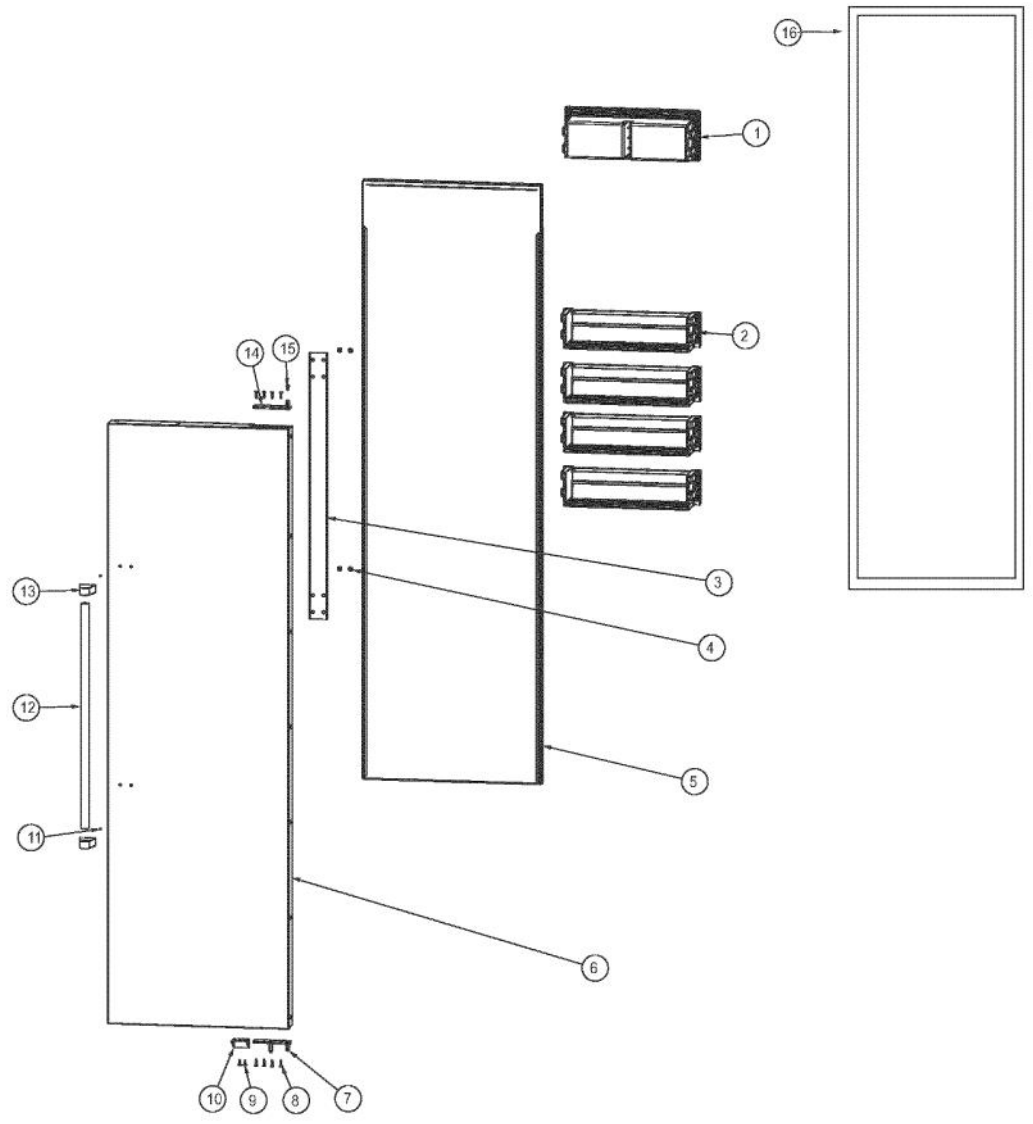

Ref #	Part Number	Qty.	Description
1	PB070355	6	INSULATION MC COVER
2	K20910007	1	MC TOP SXS 48
3	K20910008	1	MC BACK SXS 48
4	PC040010	19	POP RIVET
5	K2099455	1	SUPPORT MC Z
6	007981-000	1	MC COVER ASM BI 48
7	PB070363	2	INSULATION MC COVER
8	PB970171	1	MC INSULATION - BACK SIDE
9	K2099459	1	MC SIDE R
10	PD020194	40	SCREW-SM
11	A4554806	1	BUSHING-SNAP VA4554806
12	K20915675	2	BRACKET PSM
13	PD040157	4	BEARING SLEEVE
14	PK050004	2	BRACKET GRILLE
15	B20916337	1	ENDCAP GRILLE PROI R
16	M0220417	14	SCREW-TC
17	K20916342	2	BRACKET GRILLE
18	B2096961	2	BRACKET-LOUVER
19	B20916323	1	LOUVER GRILLE BOT SXS 48 PROI
20	B20916322	1	LOUVER GRILLE MID SXS 48 PROI
21	B20916321	1	LOUVER GRILLE TOP SXS 48 PROI
22	B20916338	1	ENDCAP GRILLE PROI L
23	PD020233	1	SCR LAG 5/16-9 GX 5/16X7/16 WAF IHXW 3 S ZN
24	K2099460	1	MC SIDE L
NI	G32916307	1	GRILLE ASM SXS 48 PROI