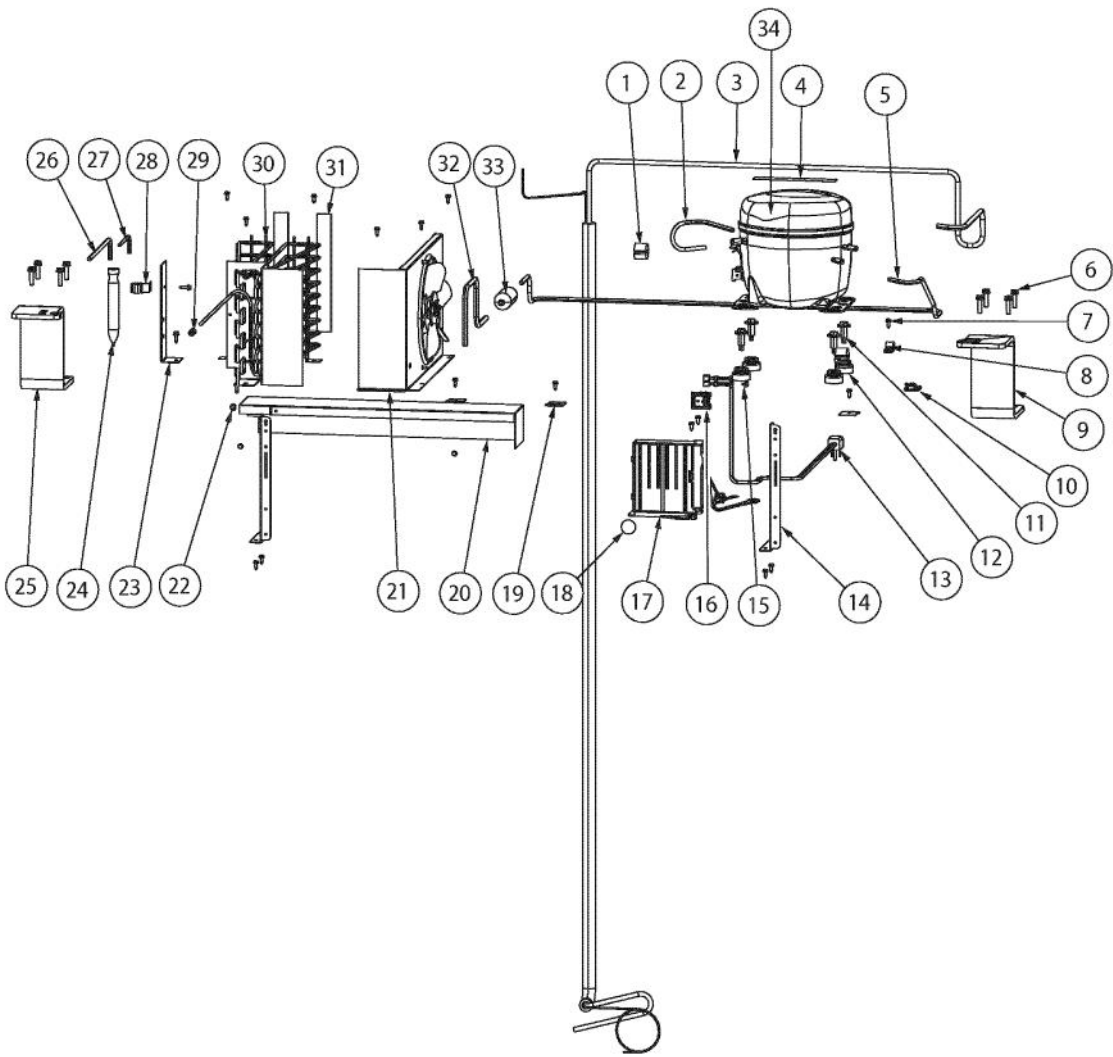

Ref #	Part Number	Qty.	Description
1	10699601	2	DAMPER-TUBING .8
2	F2096507	1	TUBE-PROCESS GRN
3	F2097793	1	TUBE FORMED HT EXCH
4	C8982701	1	LABEL-COMP WARN
5	F2099443	1	TUBE DISCHARGE FORMED PRE ACCUM
6	000570-000	8	HEX SCREW
7	PD020195	20	SCR 8-18 X 5/8
8	PD030118	1	SCREW - SHLDR
9	PC920203	1	HINGE ASM UR
10	M0104106	1	CLIP-CORD VM0104106
11	M0221523	4	SCREW - SHLDR
12	10835901	4	GROMMET RUBBER V10835901
13	10916507	1	TUBE-PROCESS GRN
14	K20912569	2	BRACKET GRILLE SUPPORT
15	M0211014	1	SCREW-SM
16	PE950149	1	SWITCH POWER
17	011666-000	1	INVERTER CMPRESSOR
18	PF930682	1	LABEL WARNING INVERTER
19	K2096943	3	PANEL BRACKET
20	K20912585	1	DIVERTER AIR HI SIDE SXS
21	G5096494	1	COND. FAN ASSY
22	007408-000	1	RING,LOK, .250 DIA
23	K2099454	1	BRACKET DRIER
24	PM910381	1	DRIER - HIGH SIDE
25	PC920193	1	HINGE ASSEM UPPER RH
26	F2097740	1	TUBE PROCESS
27	F2096504	1	TUBE-DRIER EXT
28	10547001	1	CLIP-DRIER V10547001
29	007407-000	1	RING,LOK, .187 DIA
30	PB920171	1	CONDENSER ASM
31	A3189370	2	GASKET-FOAM VA3189370
32	008093-000	1	TUBE EVACUTION
33	PB920201	1	ACCUMULATOR
34	PM010619	1	COMPRESSOR VCC