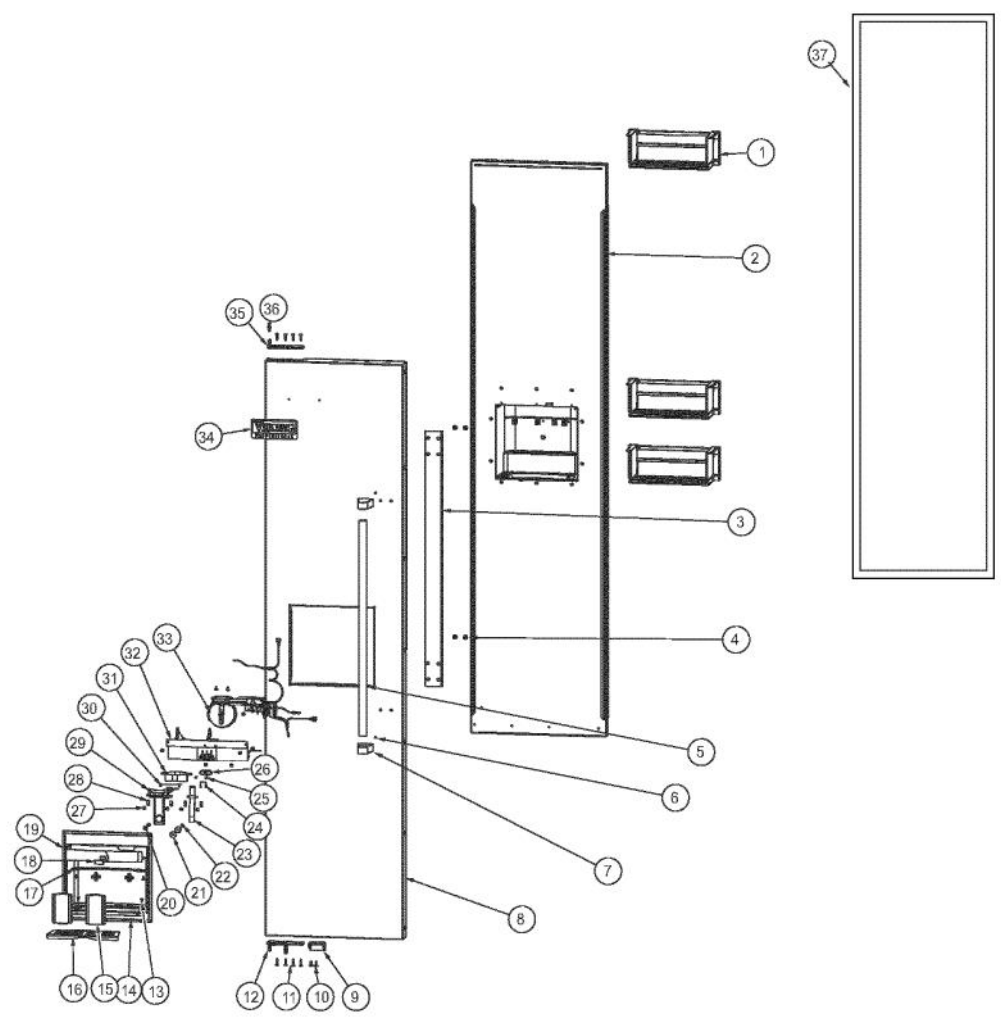

Ref #	Part Number	Qty.	Description
1	G5098676	3	DOORBIN ASM SXS 42 & 48 FZ
2	016262-000	1	DOOR FOAM ASM 48D FZ
3	013328-000	1	BRKT,HANDLE,SUPPORT,PRO
4	M0204303	4	SCREW-MACH
5	012891-000	1	HANDLE,PRO
6	PD020043	1	NO.6-32 X .750 PH. CTRSK T(F)-VGSO166
7	000268-000	2	HANDLE END CAP ASSY
NI	000268-100	2	HANDLE ENDCAP BRASS
8	010648-000	1	SKIN,DOOR,SXS 48D FZ PROI SS
NI	009725-002	1	SKIN, DOOR, SXS 48D PROI FZ BK
NI	009725-003	1	SKIN, DOOR, SXS 48D PROI FZ BT
NI	009725-004	1	SKIN, DOOR, SXS 48D PROI FZ SG
NI	009725-005	1	SKIN, DOOR, SXS 48D PROI FZ GG
NI	009725-006	1	SKIN, DOOR, SXS 48D PROI FZ WH
NI	009725-008	1	SKIN, DOOR, SXS 48D PROI FZ BU
NI	009725-009	1	SKIN, DOOR, SXS 48D PROI FZ LE
NI	009725-010	1	SKIN, DOOR, SXS 48D PROI FZ MJ
NI	009725-012	1	SKIN, DOOR, SXS 48D PROI FZ VB
NI	009725-013	1	SKIN, DOOR, SXS 48D PROI FZ CB
NI	009725-015	1	SKIN, DOOR, SXS 48D PROI FZ PL
NI	009725-016	1	SKIN, DOOR, SXS 48D PROI FZ CH
NI	009725-017	1	SKIN, DOOR, SXS 48D PROI FZ TP
NI	009725-018	1	SKIN, DOOR, SXS 48D PROI FZ CW
NI	009725-019	1	SKIN, DOOR, SXS 48D PROI FZ OG
NI	009725-020	1	SKIN, DOOR, SXS 48D PROI FZ GM
NI	009725-021	1	SKIN, DOOR, SXS 48D PROI FZ SA
NI	009725-022	1	SKIN, DOOR, SXS 48D PROI FZ SE
NI	009725-023	1	SKIN, DOOR, SXS 48D PROI FZ IB
NI	009725-024	1	SKIN, DOOR, SXS 48D PROI FZ AR
NI	009725-025	1	SKIN, DOOR, SXS 48D PROI FZ RR
NI	009725-026	1	SKIN, DOOR, SXS 48D PROI FZ PM
NI	009725-027	1	SKIN, DOOR, SXS 48D PROI FZ MS
9	PD050019	1	STRIKER DOOR SWITCH
10	M0210458	2	SCREW-SM
11	PD920174	8	10-32 TORX HEAD SCREW
12	PC020277	1	PIVOT PL ASM LH LW PRO/DES
13	M0215318	4	SCREW-SM
14	013681-000	1	BEZEL,DES, I/W DISPENSER
15	011678-000	2	PAD ACTUATOR
16	015166-000	1	TRAY,SPILL, DES, I/W DISPENSER
17	013686-000	1	STOP, E FACADE
18	013685-000	1	CAP, SWITCH
19	015156-000	1	INSERT,FACADE,DES, I/W DISPENSER
20	PD040071	1	NO.8-.437 O.D. FLAT WASHER SS
21	M0270546	2	WASHER
22	M0210443	2	SCREW-E SM
23	PK930404	1	ARM WATER ACTUATOR
24	B8385402	1	SPRING-RETURN
25	003334-000	2	SCR, NO.4-24 X 1/2
26	PE950152	1	SWITCH SLIDE
27	PD020193	11	SCR 8-18 X 3/8
28	B10910081	4	DISP RETAINER ICE ARM
29	PK030470	1	ARM ICE ACTUATOR
30	PC010022	1	SPRING RETURN ICE ACTUATOR
31	013684-000	1	SHROUD, I/W DISPENSER
32	PE070755	1	DISPENSER CAVITY ASSEMBLY
33	G50914150	1	ICE DISPENSER MODULE ASM
34	PE010030	1	LOGO, 6, PRO, BK
NI	PE010031	1	LOGO 6 (VGRC) XBK/WHX
NI	PE010068	1	LOGO, 6, PRO, BK/BR