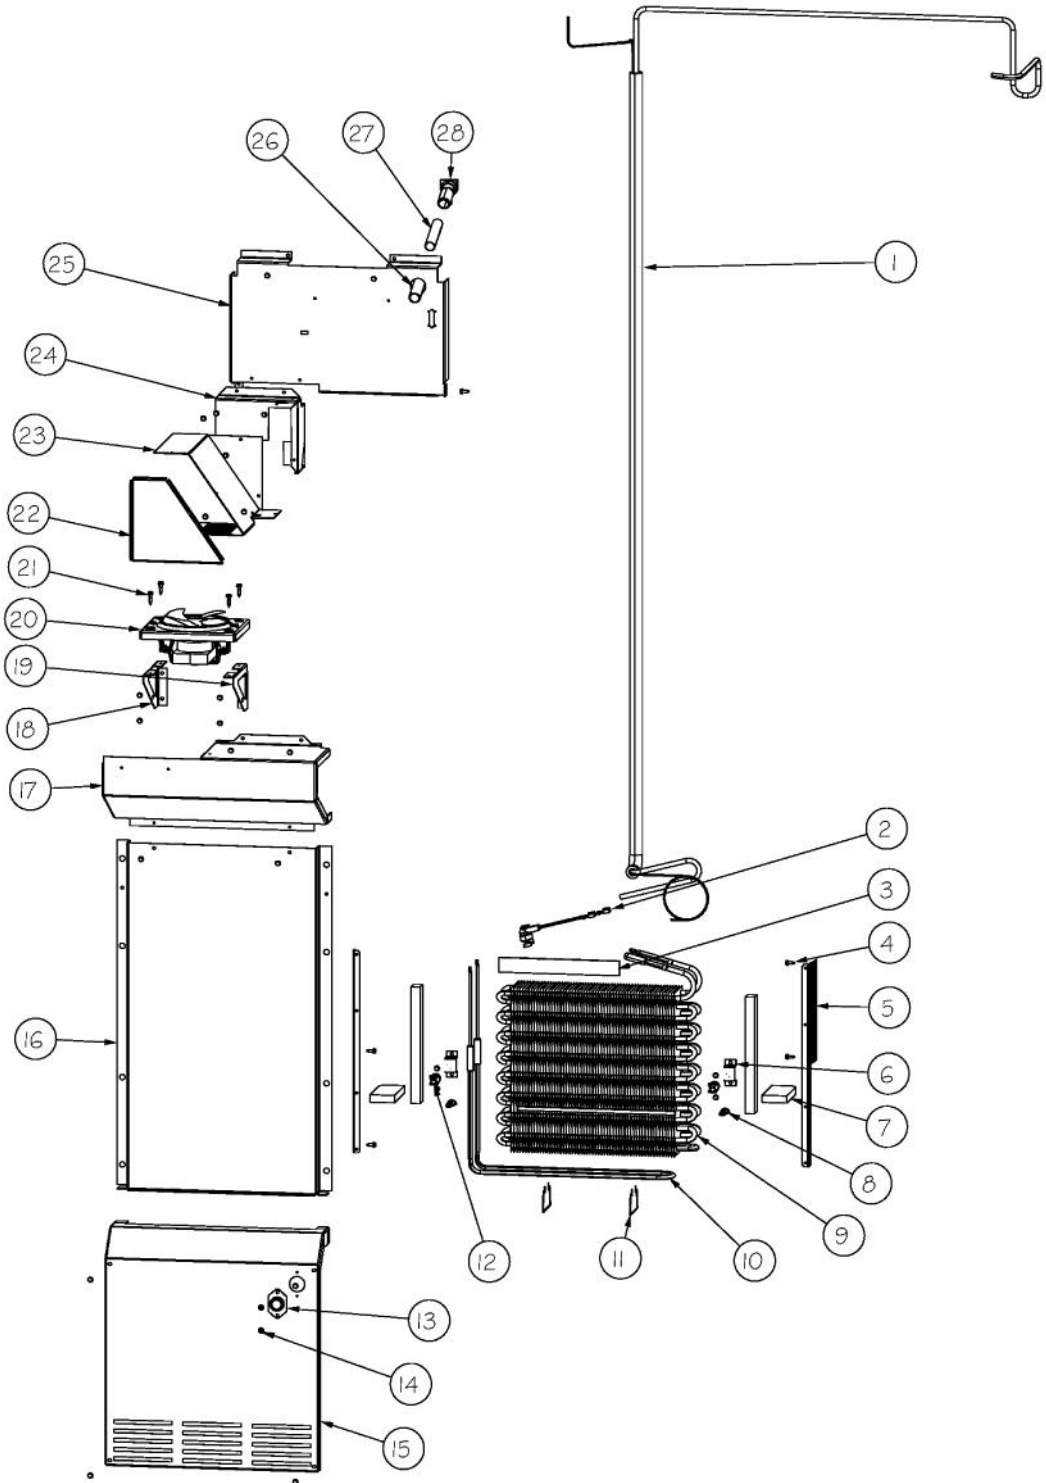

Ref #	Part Number	Qty.	Description
1	M0215318	18	SCREW-SM
2	PK920066	2	SIDE TRIM
3	015553-000	1	SOLID,TOE,GRILLE,48 SXS
4	40370P01	4	NYLON FLAT WASHER V40370P01
5	M0210443	4	SCREW-E SM
6	015552-000	1	VENT,TOE,GRILLE,48 SXS
NI	015802-000	1	GRILLE,TOE,ASM,48 SXS (INCLUDES ITEMS 3, 4, 5, AND 6)