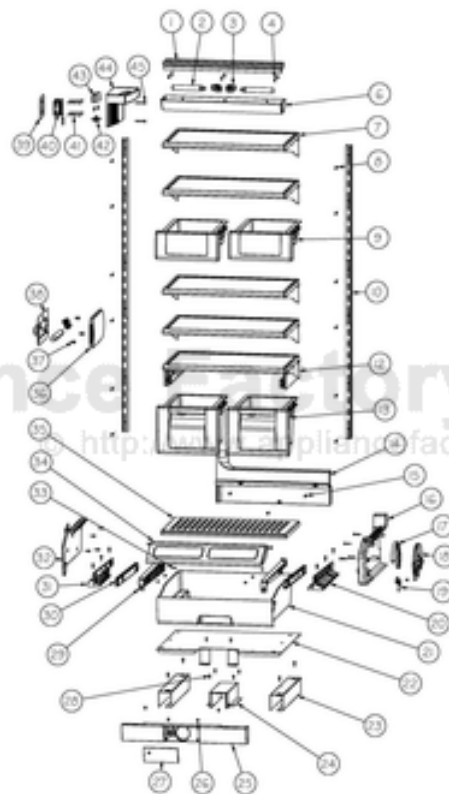

[Find Your VIKING Refrigerator Parts - Select From 341 Models](#)

----- Manual continues below -----