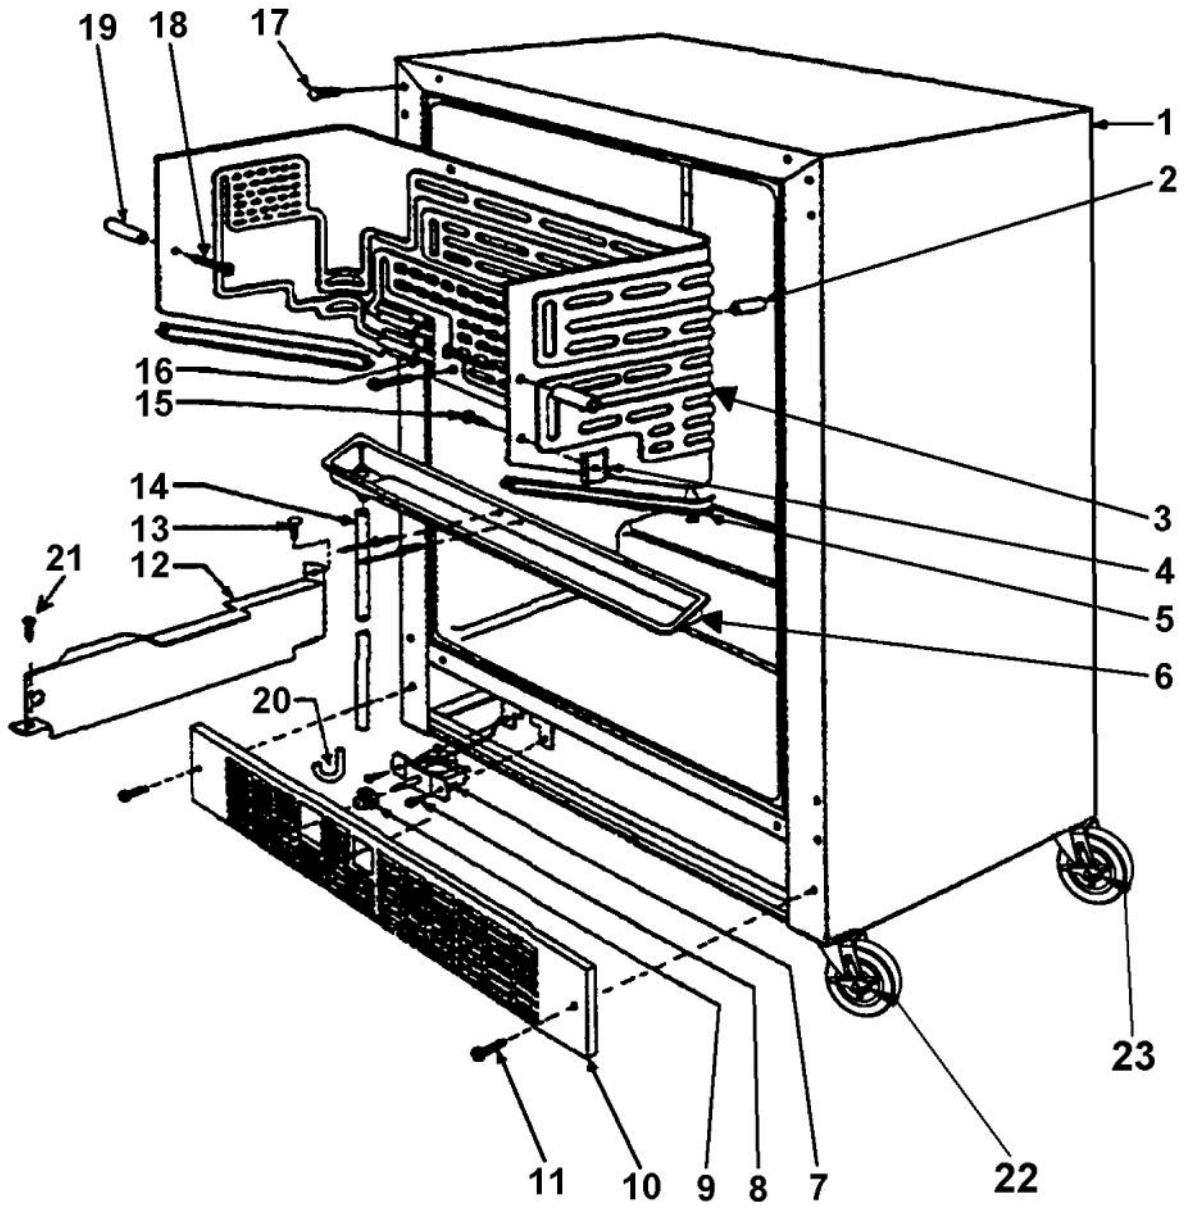

----- Manual continues below -----

Ref #	Part Number	Qty.	Description
1	PW210020		CABINET
2	PW200001		EVAPORATOR ASSEMBLY 42241493
3	PW230009		EVAPORATOR ASSY 42240573
4	PW200001		EVAPORATOR ASSEMBLY 42241493
5	PW230003		EVAPORATOR TRIM (VUWC140) 42241384
6	PW210012		DRIP TRAY & 2 POP RVT(VUWC)42242603
7	PW240028		THERMOSTAT VUAR140 42244092
NI	001131-000		WHITE WIRE (UNDERCOUNTER REF) (NOT NEEDED ON ALL UNITS)
NI	001132-000		THERMOSTAT BRACKET WITH 2 SCREWS (42245587) (NOT NEEDED ON ALL UNITS)
8	PW240015		SUB TO PW240028
9	PW230004		THERMOSTAT KNOB (VUWC140)X42241950
10	PW210003		GRILLE, (VUWC140) X 42242485
11	PW200003		SCREW 42242847 (PKG 20)
12	PW210005		FRONT SHIELD(VUWC140)X 41003674
13	PW200005		DART CLIP, FRONT SHROUD
14	PW240021		DRAIN TUBE (42242079)
15	PW200006		SCREW
16	PW200012		CAPS, EVAPOR. PORTS(VUWC)X42242606
17	PW200013		SUB TO PW200018 - HOLE PLUG WHITE
18	PW200007		SCREW, EVAPOR. (VUWC140)X 08204902
19	PW200014		3/4 WHITE SPACER (41002929)
20	PW220007		J TRAP
21	PW200008		SCREW, FRONT SHROUD
NI	PW300238		TANK (RESTRAINT) 42244640
22	PW300259		LOCKING CASTER (41006166)
23	PW300261		NON-LOCKING CASTER
NI	PW300250		DRAIN - VUBD140/VRBD
NI	PW300256		OVER FILL CONTAINER (CK-034A)

Ref #	Part Number	Qty.	Description
1	PW300223		SEAT SPRING
2	PW300224		SEAT CAPSULE ASSEMBLY (8402)
3	PW300225		BUTTON - SPRING RETAINER
4	PW300226		BONNET SPRING
5	PW300227		PRESSURE PLATE
6	PW300228		BONNET GASKET
7	PW300229		DIAPHRAGM
8	PW300230		BONNET ASSEMBLY
9	PW300231		PLUG, LH THREADS
10	PW300232		FIBER WASHER F63F
NI	PW300233		PLASTIC WASHER
NI	PW300234		STEM QUAD RING
12	PW300235		LH INLET NIPPLE ASSEMBLY (8404)
13	PW300236		CO2 NUT
14	PW300249		REGULATOR BODY
NI	PW300237		COMPLETE REGULATOR ASSY BEV. DISP. (840)