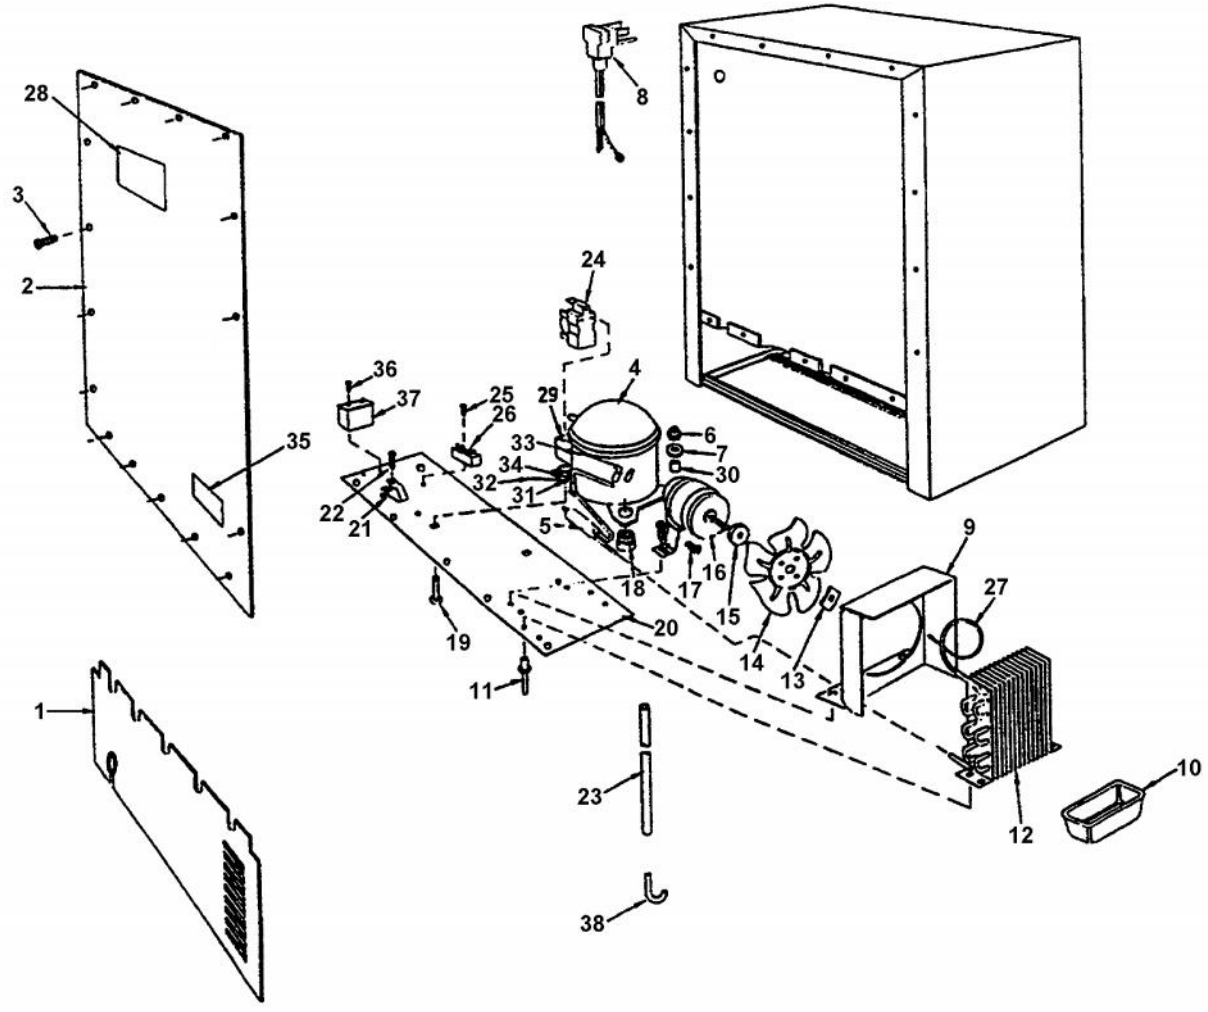

----- Manual continues below -----

Ref #	Part Number	Qty.	Description
1	PW210020		CABINET
2	PW200001		EVAPORATOR ASSEMBLY 42241493
3	PW230009		EVAPORATOR ASSY 42240573
4	PW200001		EVAPORATOR ASSEMBLY 42241493
5	PW230003		EVAPORATOR TRIM (VUWC140) 42241384
6	PW210012		DRIP TRAY & 2 POP RVT(VUWC)42242603
7	PW240028		THERMOSTAT VUAR140 42244092
NI	001131-000		WHITE WIRE (UNDERCOUNTER REF) (NOT NEEDED ON ALL UNITS)
NI	001132-000		THERMOSTAT BRACKET WITH 2 SCREWS (42245587) (NOT NEEDED ON ALL UNITS)
8	PW240015		SUB TO PW240028
9	PW230004		THERMOSTAT KNOB (VUWC140)X42241950
10	PW210003		GRILLE, (VUWC140) X 42242485
11	PW200003		SCREW 42242847 (PKG 20)
12	PW210005		FRONT SHIELD(VUWC140)X 41003674
13	PW200005		DART CLIP, FRONT SHROUD
14	PW240021		DRAIN TUBE (42242079)
15	PW200006		SCREW
16	PW200012		CAPS, EVAPOR. PORTS(VUWC)X42242606
17	PW200013		SUB TO PW200018 - HOLE PLUG WHITE
18	PW200007		SCREW, EVAPOR. (VUWC140)X 08204902
19	PW200014		3/4 WHITE SPACER (41002929)
20	PW220007		J TRAP
21	PW200008		SCREW, FRONT SHROUD
NI	PW300238		TANK (RESTRAINT) 42244640
22	PW300259		LOCKING CASTER (41006166)
23	PW300261		NON-LOCKING CASTER
NI	PW300250		DRAIN - VUBD140/VRBD
NI	PW300256		OVER FILL CONTAINER (CK-034A)

Ref #	Part Number	Qty.	Description
1	PW300223		SEAT SPRING
2	PW300224		SEAT CAPSULE ASSEMBLY (8402)
3	PW300225		BUTTON - SPRING RETAINER
4	PW300226		BONNET SPRING
5	PW300227		PRESSURE PLATE
6	PW300228		BONNET GASKET
7	PW300229		DIAPHRAGM
8	PW300230		BONNET ASSEMBLY
9	PW300231		PLUG, LH THREADS
10	PW300232		FIBER WASHER F63F
NI	PW300233		PLASTIC WASHER
NI	PW300234		STEM QUAD RING
12	PW300235		LH INLET NIPPLE ASSEMBLY (8404)
13	PW300236		CO2 NUT
14	PW300249		REGULATOR BODY
NI	PW300237		COMPLETE REGULATOR ASSY BEV. DISP. (840)