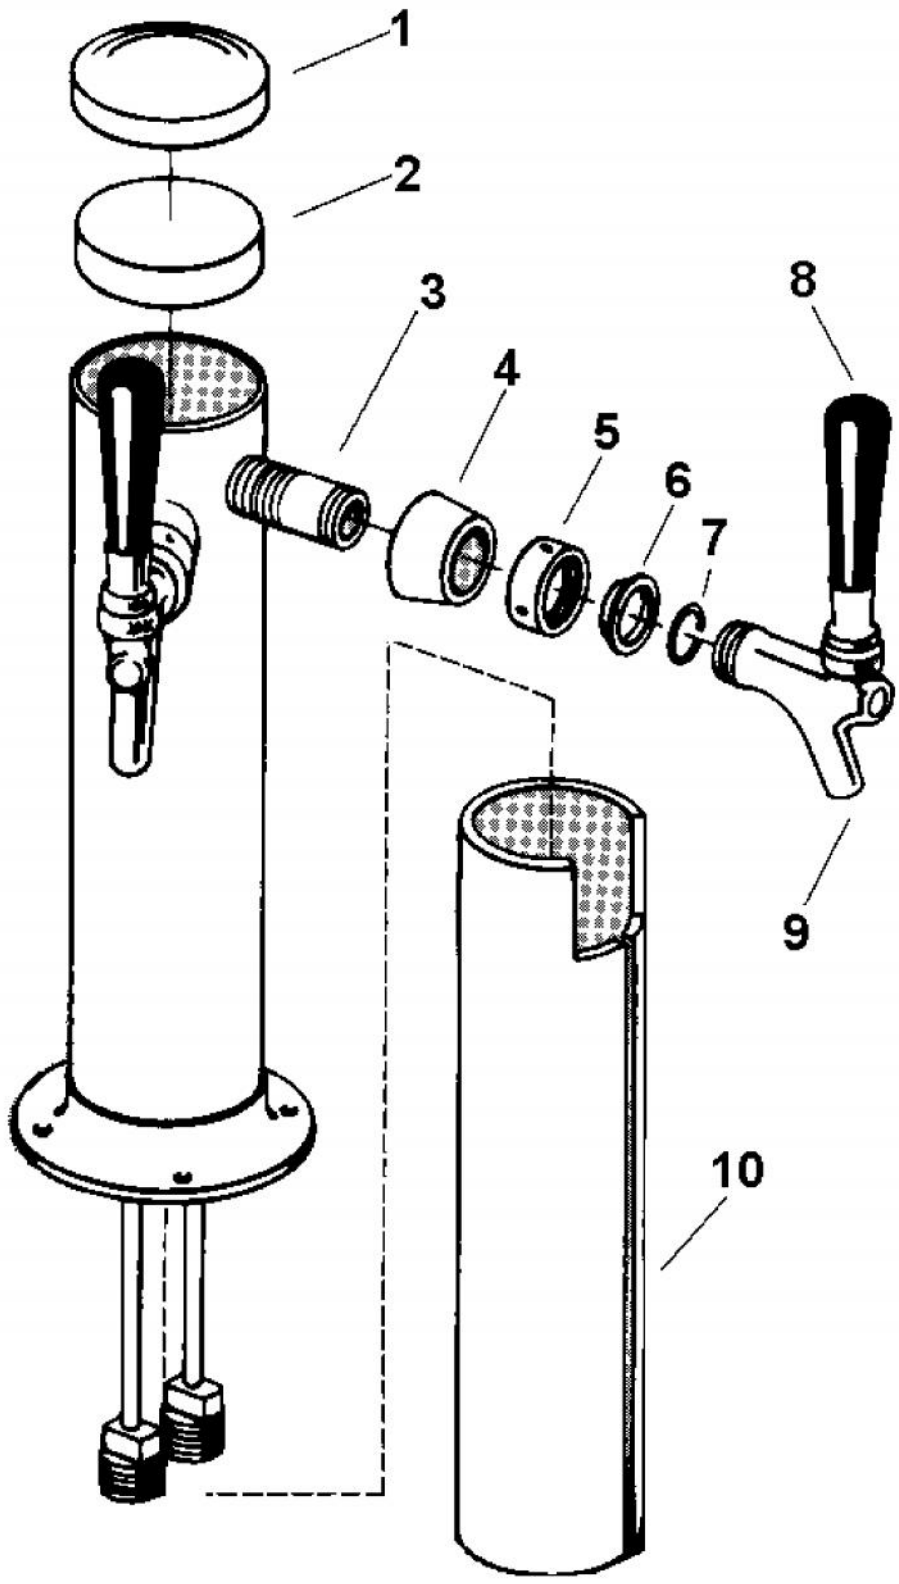

Ref #	Part Number	Qty.	Description
1	PW300196		TOP CAP (D12PC-JE)
2	PW300197		TOP CAP INSULATION (D12-5)
3	PW300198		1PIECE 5/16 O.D. TUBE (D32AN)
4	PW300199		OUTSIDE FLANGE (D6P3C)
5	PW300200		COUPLING NUT (4332)
6	PW300201		COLLAR (4330)
7	PW300202		WASHER (4328)
8	PW300203		FAUCET KNOB (4301)
9	PW300204		FAUCET W/BRASS LEVER(4933K)
10	PW300205		OUTSIDE INSULATION (D17-8-3)
NI	PW300206		COMPLETE TOWER ASSEMBLY-D4743T
NI	PW300207		CO2 TANK (430A-5E)