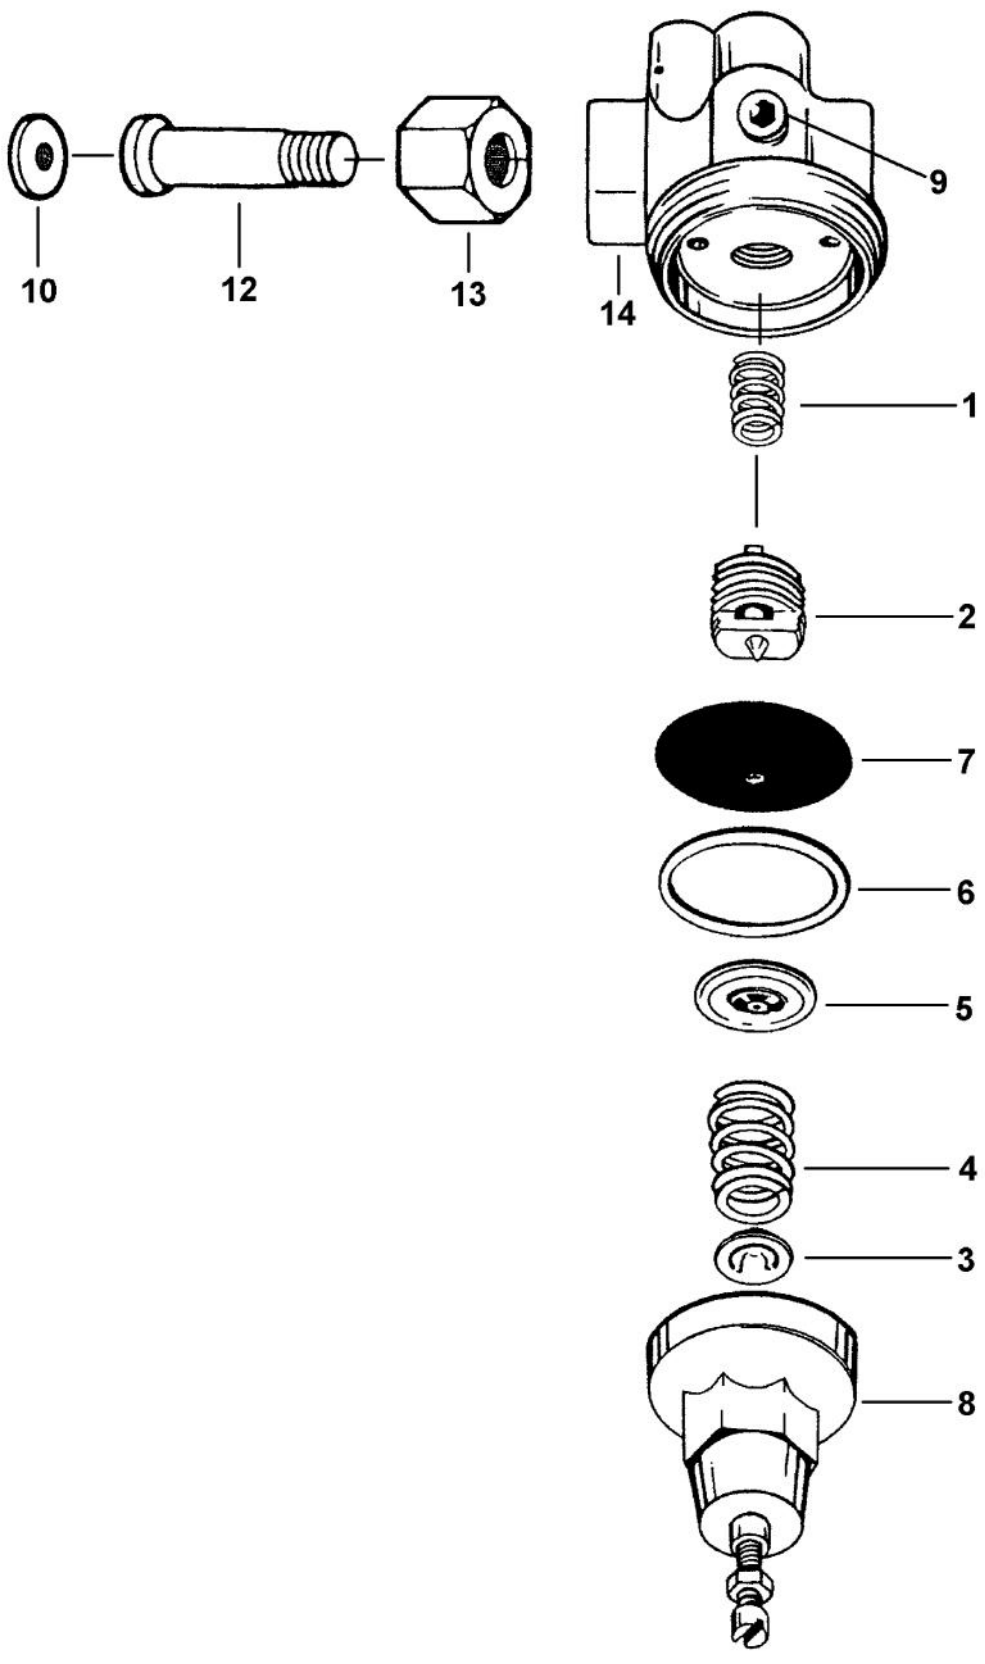

Ref #	Part Number	Qty.	Description
1	PW210021		BACK SHROUD, OUTDOOR 42243087
2	PW230013		CAB. BACK & SEAL
3	PW200039		SCREW41005076
4	PW200022		COMPRESSOR ASSY VUWC140
5	PW240003		DRIER ASSY VUWC140
6	PW200017		LOCK NUT .25-.20 UNC
7	PW200018		.312 ID FLAT WASHER
8	PW240022		POWER CORD, OUTDOOR 42243529
9	PW210018		FAN SHROUD
10	PW210014		DRIP PAN ASSY. (VUWC140)X42242055
11	PW200019		POP RIVET
12	PW240004		CONDENSER, R-134A
13	PW200020		SPEED NUT, FAN MOTOR
14	PW200037		FAN BLADE
15	PW200036		SILENCER, FAN MOTOR SPACER
16	PW240005		FAN/MTR ASSY COMPLETE VUWC
17	PW200021		SCREW
18	PW200022		COMPRESSOR ASSY VUWC140
19	PW200023		CARRIAGE BOLT
20	PW210011		BASEPLATE (VUWC140)
21	PW240002		POWER CORD (VUWC140) 42242488
22	PW200025		SCREW, CLAMP
23	PW240021		DRAIN TUBE (42242079)
24	PW240007		PTC STARTER (VUWC140) 42242427
25	PW200026		SCREW, TERMINAL BLOCK
26	PW240008		TERMINAL BLOCK VUWC140 42242407
27	PW240020		COPPER TUBE, DISCHARGE
28	PW230001		WIRING LABEL (VUWC140) X 41005090
29	PW210015		COMPRESSOR RELAY COVER
30	PW200030		SLEEVE, COMPRESSOR
31	PW200027		NO. 8 STAR WASHER
32	PW240010		GROUND WIRE, COMPRESSOR
33	PW240011		LOW PROCESS TUBE
34	PW200028		HEX HEAD SCREW
35	PW230002		R-134A LABEL (VUWC140) X 41005235
36	PW200029		SCREW
37	PW240012		RUN CAPACITOR (VUWC140) 42242061
38	PW220007		J TRAP
NI	014630-000	1	DRIP PAN SERV. ASM

Ref #	Part Number	Qty.	Description
1	PW300223		SEAT SPRING
2	PW300224		SEAT CAPSULE ASSEMBLY (8402)
3	PW300225		BUTTON - SPRING RETAINER
4	PW300226		BONNET SPRING
5	PW300227		PRESSURE PLATE
6	PW300228		BONNET GASKET
7	PW300229		DIAPHRAGM
8	PW300230		BONNET ASSEMBLY
9	PW300231		PLUG, LH THREADS
10	PW300232		FIBER WASHER F63F
NI	PW300233		PLASTIC WASHER
NI	PW300234		STEM QUAD RING
12	PW300235		LH INLET NIPPLE ASSEMBLY (8404)
13	PW300236		CO2 NUT
14	PW300249		REGULATOR BODY
NI	PW300237		COMPLETE REGULATOR ASSY BEV. DISP. (840)