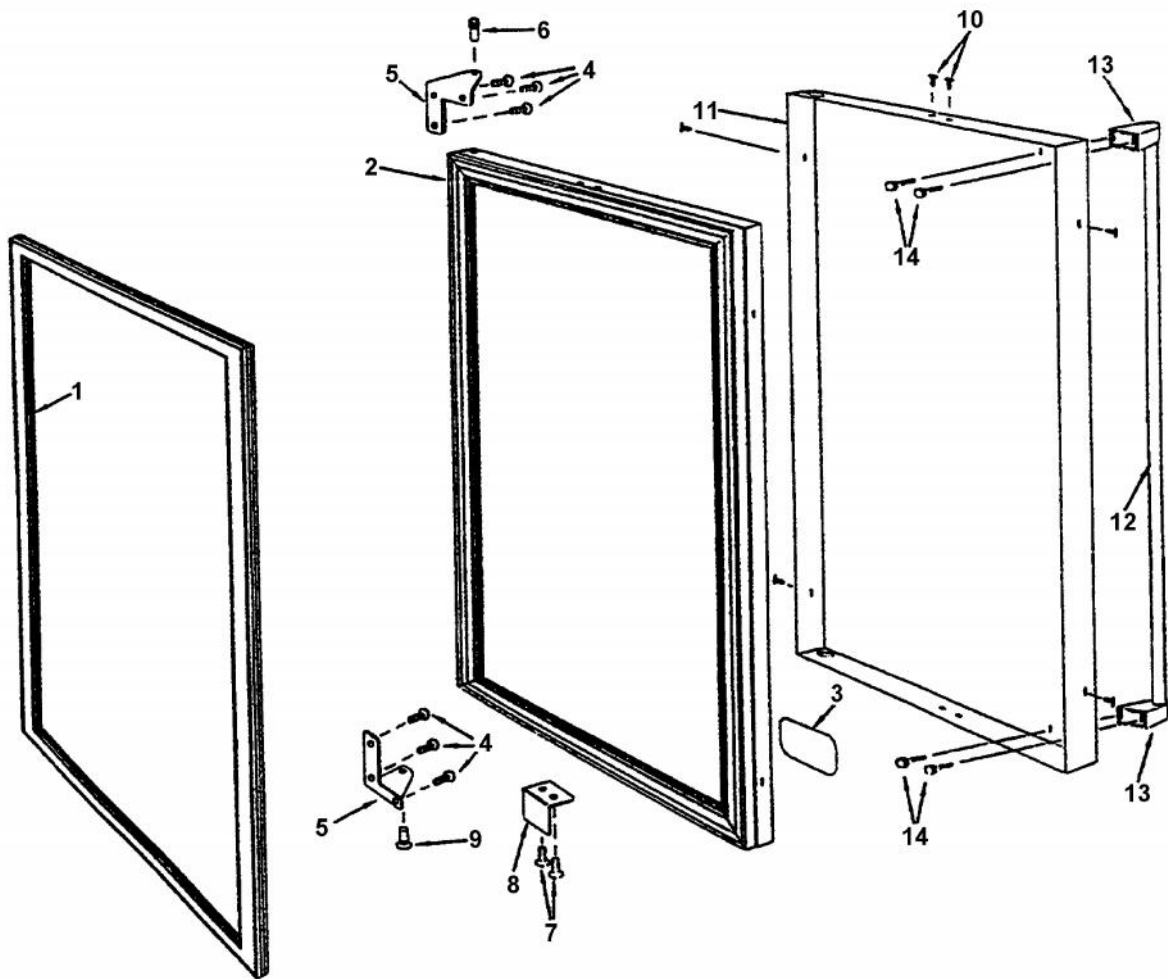

Ref #	Part Number	Qty.	Description
1	PW230005		GASKET, DOOR (VUWC140) X 42241280
2	PW230011		DOOR COMPLETE ASSY 42243079 SOLID
	PW230058		DOOR SUB ASSY (42244132)
3	PE010058		4 1/2LOGO/VIKING PROF XBKX (ADV
4	PW200031		SCREW HINGE MTG 42242605
5	PW220004		HINGE KIT (VUWC140) X 42240881
6	PW200032		HINGE PIN 42242281
7	PW200033		SCREW, STRIKER PLATE MTG.
8	PW220003		STRIKER PLATE (VUWC140)X42242483
9	PW220004		HINGE KIT (VUWC140) X 42240881
10	PW200035		FRAME MOUNT SCREWS(42243186 PKG 8)
11	B2004884		OUTER DOOR SKIN
12	F0002588SS		DOOR HANDLE
13	PE030001		BRACKET, DOOR, HANDLE
14	PD010019		BLT-1/4-20X3/8HEX WASHER SERATED