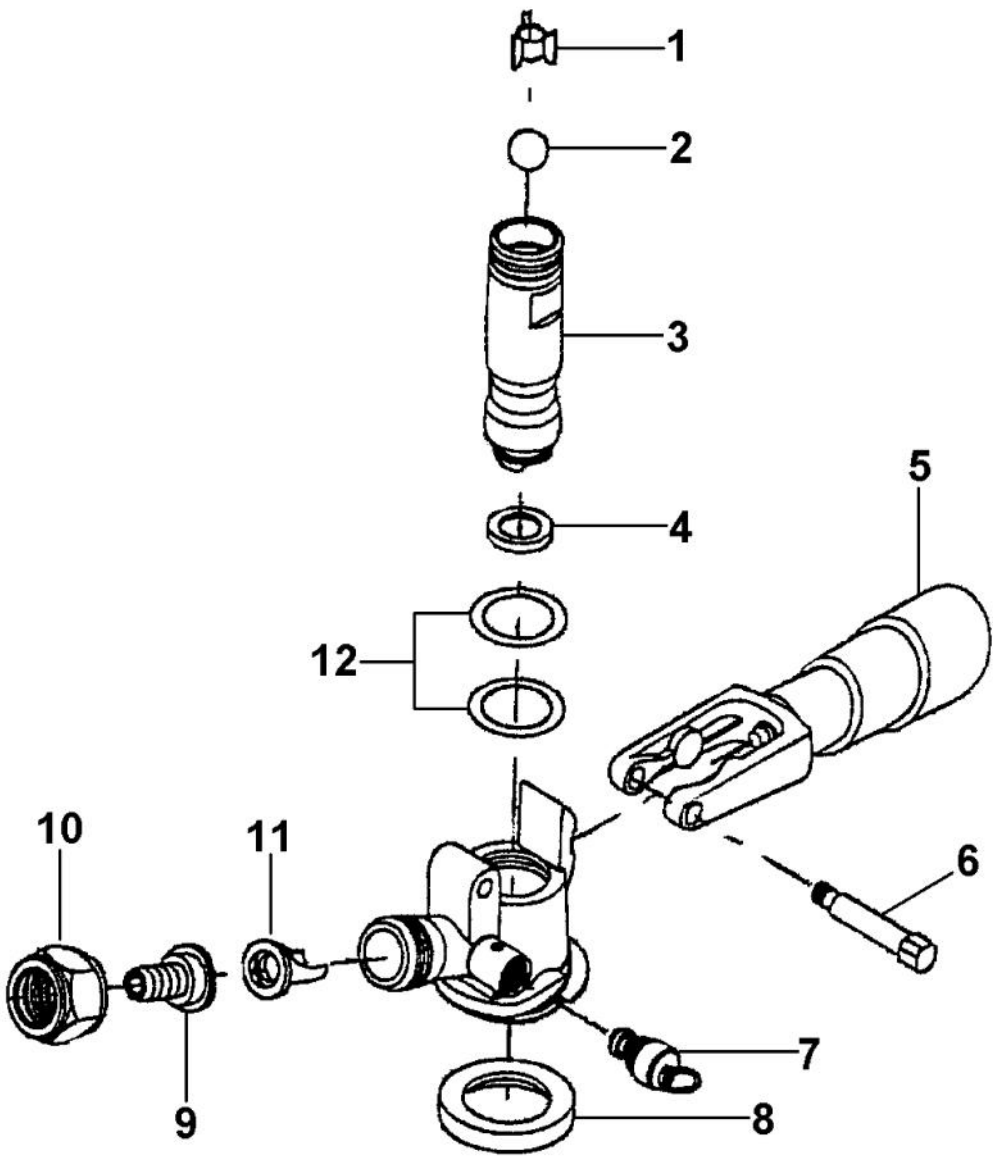

Ref #	Part Number	Qty.	Description
1	PW300208		CHECK BALL RETAINER
2	PW300209		CHECK BALL
3	PW300210		PROBE
4	PW300211		PROBE SEAL
5	PW300212		HANDLE ASSEMBLY -BLACK (403-014)
	PW300213		HANDLE ASSEMBLY - YELLOW
	PW300214		HANDLE ASSEMBLY - RED
6	PW300215		HINGE PIN
7	PW300216		PRESSURE RELIEF VALVE ASSY.
8	PW300217		BODY WASHER (FT84-2A)
9	PW300218		HOSE NIPPLE (404-321)
10	PW300219		HEX NUT (874)
11	PW300220		CHECK VALVE
12	PW300221		PROBE O-RING
NI	PW300222		COMPLETE COUPLER ASSY 7485E-MF-D