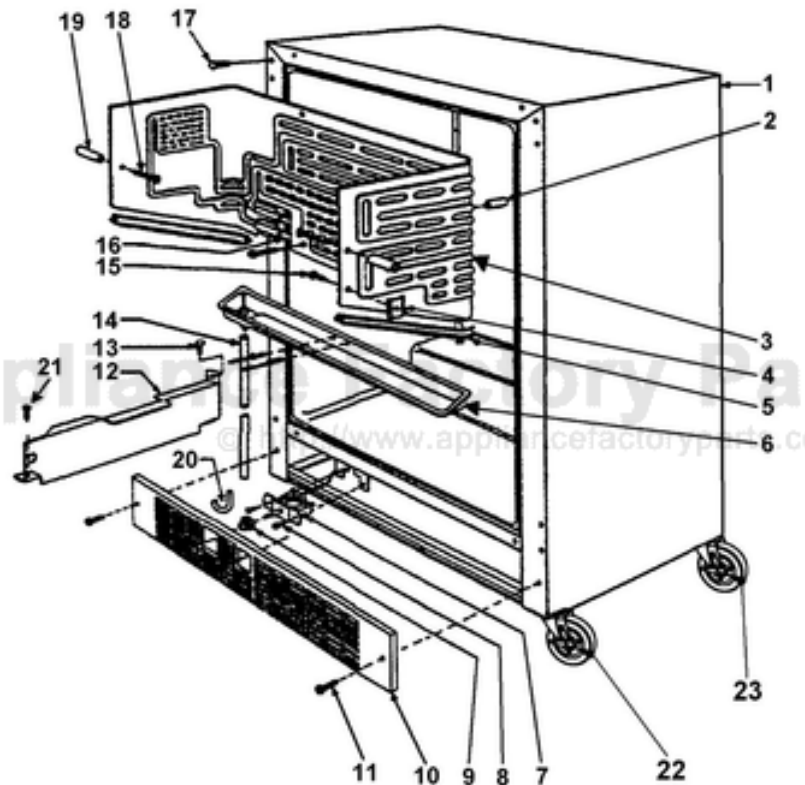

[Find Your VIKING Refrigerator Parts - Select From 341 Models](#)

----- Manual continues below -----