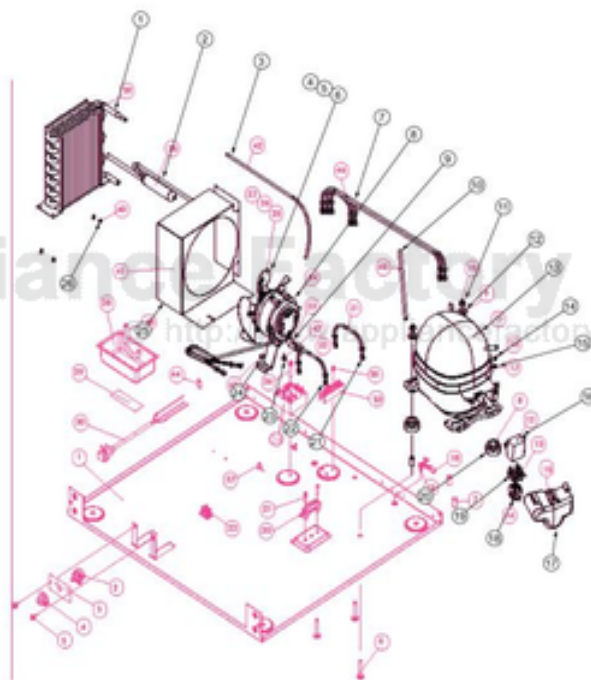

[Find Your VIKING Disposal Parts - Select From 12 Models](#)

----- Manual continues below -----