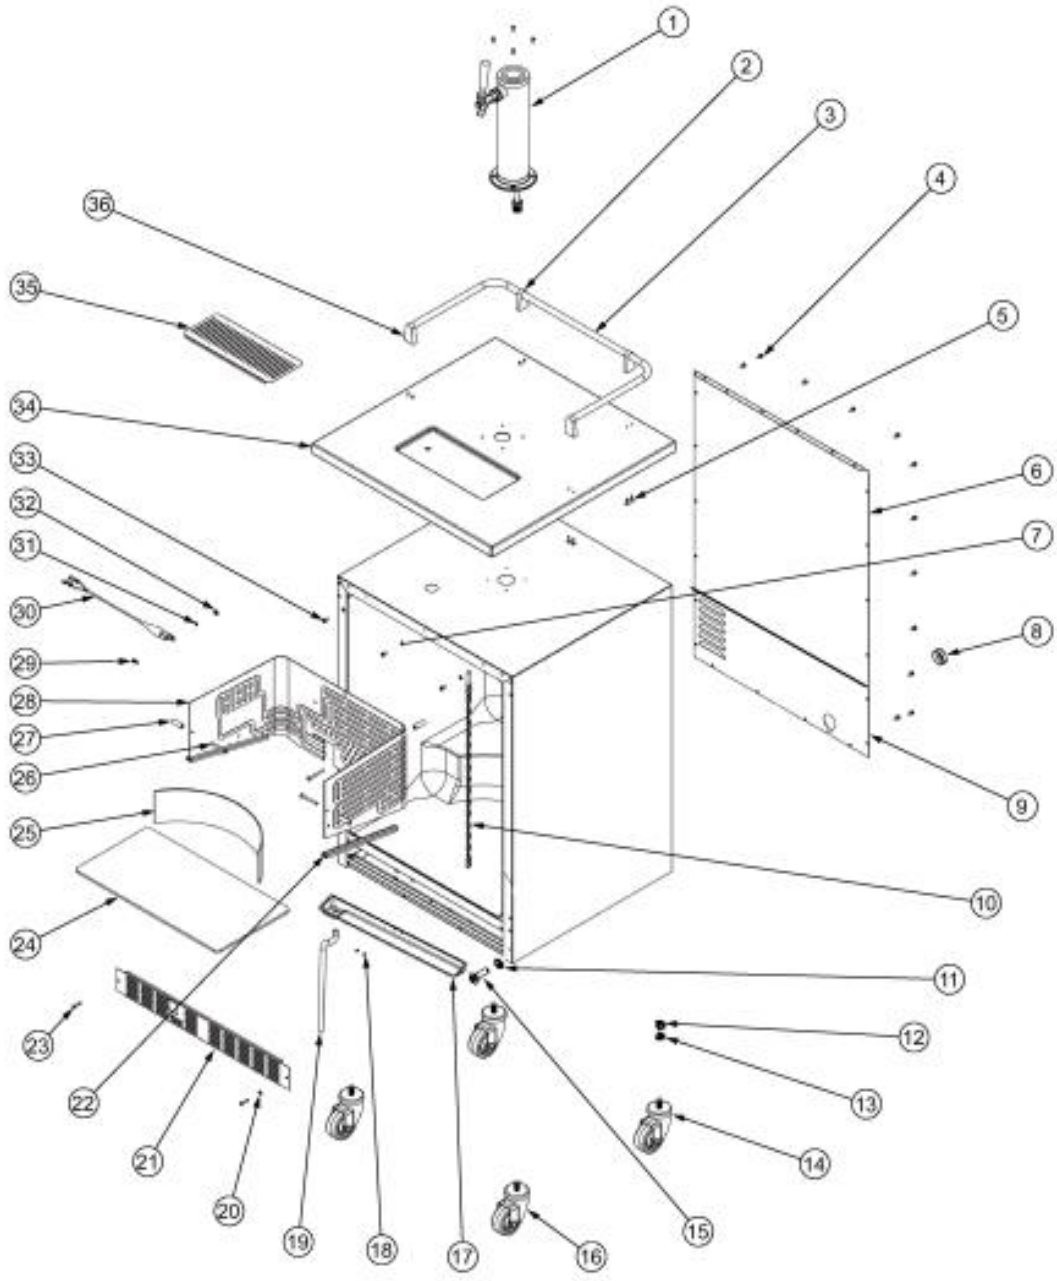

----- Manual continues below -----

Ref #	Part Number	Qty.	Description
1	009519-000	1	HANDLE TUBE, SS
2	009669-000	1	END CAP W/SET SCREW
3	009641-000	2	VIKING HANDLE STAND-OFF STUD
4	022727-000	1	DOOR ASSY, RH SS (DOES NOT INCLUDE HANDLE OR HIN...
No.	022728-000	1	DOOR ASSY, LH SS (DOES NOT INCLUDE HANDLE OR HING...
5	PW230005	1	GASKET, DOOR (VUWC140) X 42241280
6	009760-000	1	HINGE ADAPTER, TOP, SS
7	009757-000	1	HINGE ADAPTER, BOTTOM, SS
8	009755-000	2	NYLON HINGE BUSHING
9	009761-000	2	WASHER, NYLON
10	010212-000	4	SCREW, 1/4-20 SS
11	PS100055	1	VIKING NAMEPLATE 142 WC (42242662)
12	PW300163	2	SCREW (VUIM150) 42243357
13	009644-000	2	SET SCREW
14	010211-000	1	END CAP BOT W/SS
No.	010221-000	1	DOOR HINGE, RIGHT TOP - SS
No.	010244-000	1	HINGE, RIGHT BOTTOM - SS
No.	022225-000	1	TOP HINGE PIN
No.	022730-000	1	HINGE PIN, BOTTOM
No.	010223-000	6	SCREW, NO.10-32 X .75 COUNTERSUNK, SS