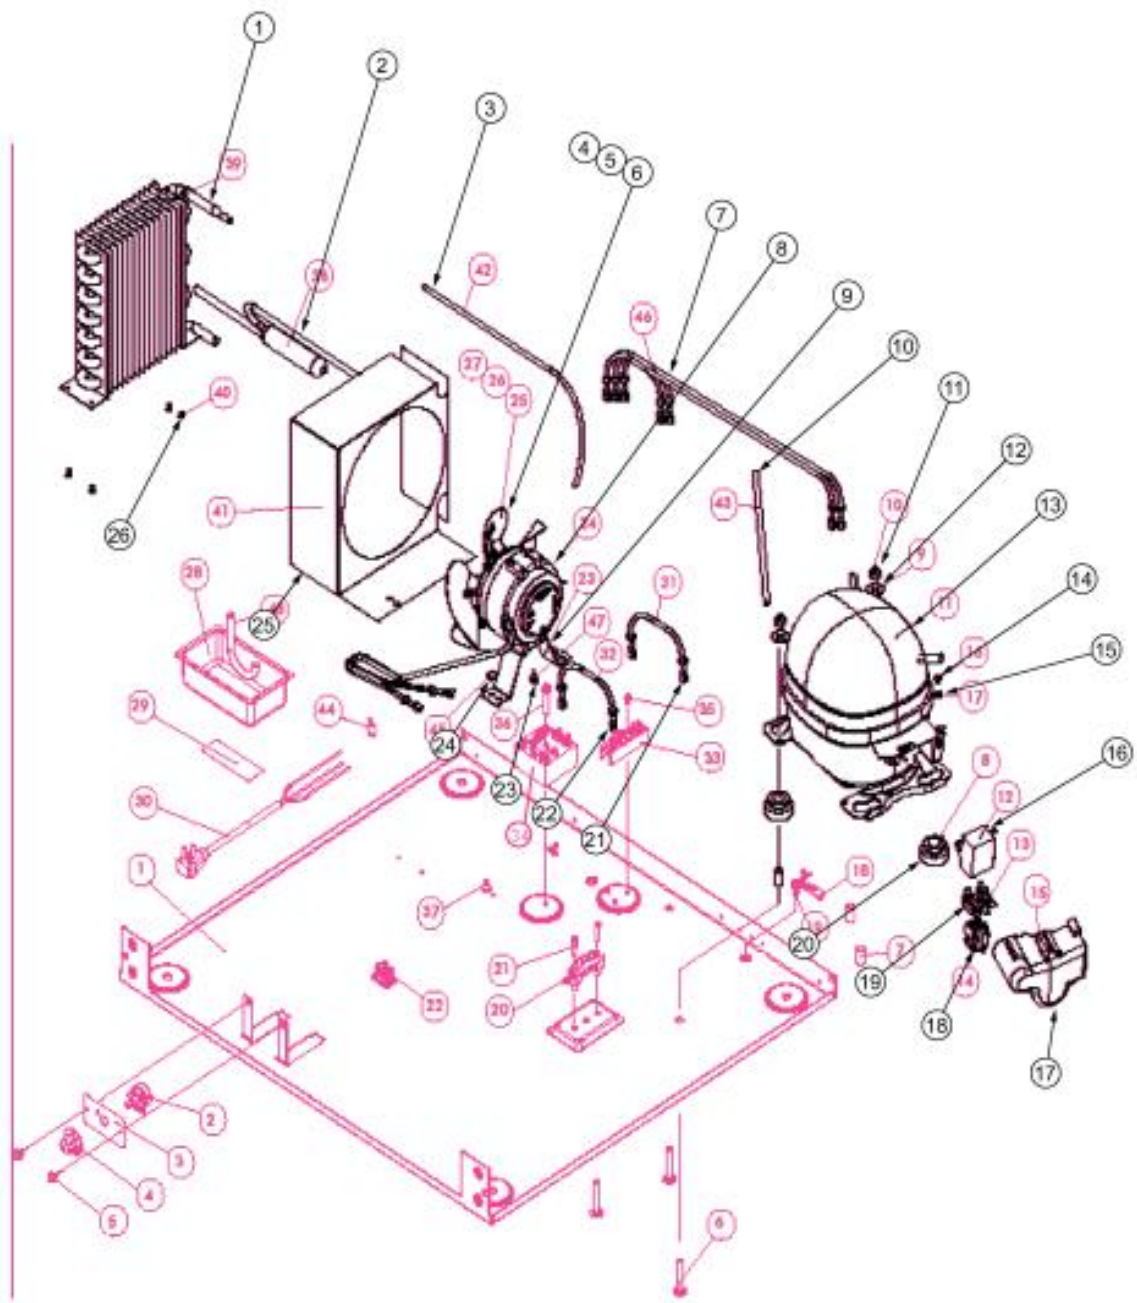

Ref #	Part Number	Qty.	Description
1	PW240004	1	CONDENSER, R-134A
2	022752-000	1	DRIER ASSEMBLY
3	007638-000	1	COPPER TUBING
4	009831-000	1	SILENCER (INCLUDED W/FAN)
5	022753-000	1	SPEED NUT
6	028421-000	1	FAN BLADE
7	010038-000	1	WIRE HARNESS
8	PW240005	1	FAN/MTR ASSY COMPLETE VUWC
9	009633-000	1	FAN MOTOR BRACKET
10	022754-000	1	TUBING, .250 X 6.25
11	PW200017	4	LOCK NUT .25-.20 UNC
12	PW200018	4	.312 ID FLAT WASHER
13	008167-000	1	TRIM SCREWS SS (PACKAGE OF 6)
14	009515-000	1	NO.10-32 X 1/2 HEX WASHER HEAD SCREW
15	007641-000	1	NO.10 EXTERNAL TOOTH LOCKWASHER
16	PS100023	1	RUN CAPACITOR (42245134) 152 WC
17	022368-000	1	TERMINAL COVER
18	PS100021	1	PTC RELAY (42245131) 152 WC
19	PS100020	1	OVERLOAD (42245133) 152 WC
20	010036-000	4	GROMMET (COMES WITH COMPRESSOR)
21	NON-SERVICEABLE	1	WIRE, RED, 11.5? LONG
22	NON-SERVICEABLE	1	WIRE, WHITE,
23	NON-SERVICEABLE	2	NO.8-36 SCREW
24	NON-SERVICEABLE	2	NO.10-24 KEPS NUT
25	NON-SERVICEABLE	1	FAN SHROUD
26	NON-SERVICEABLE	4	POP RIVET