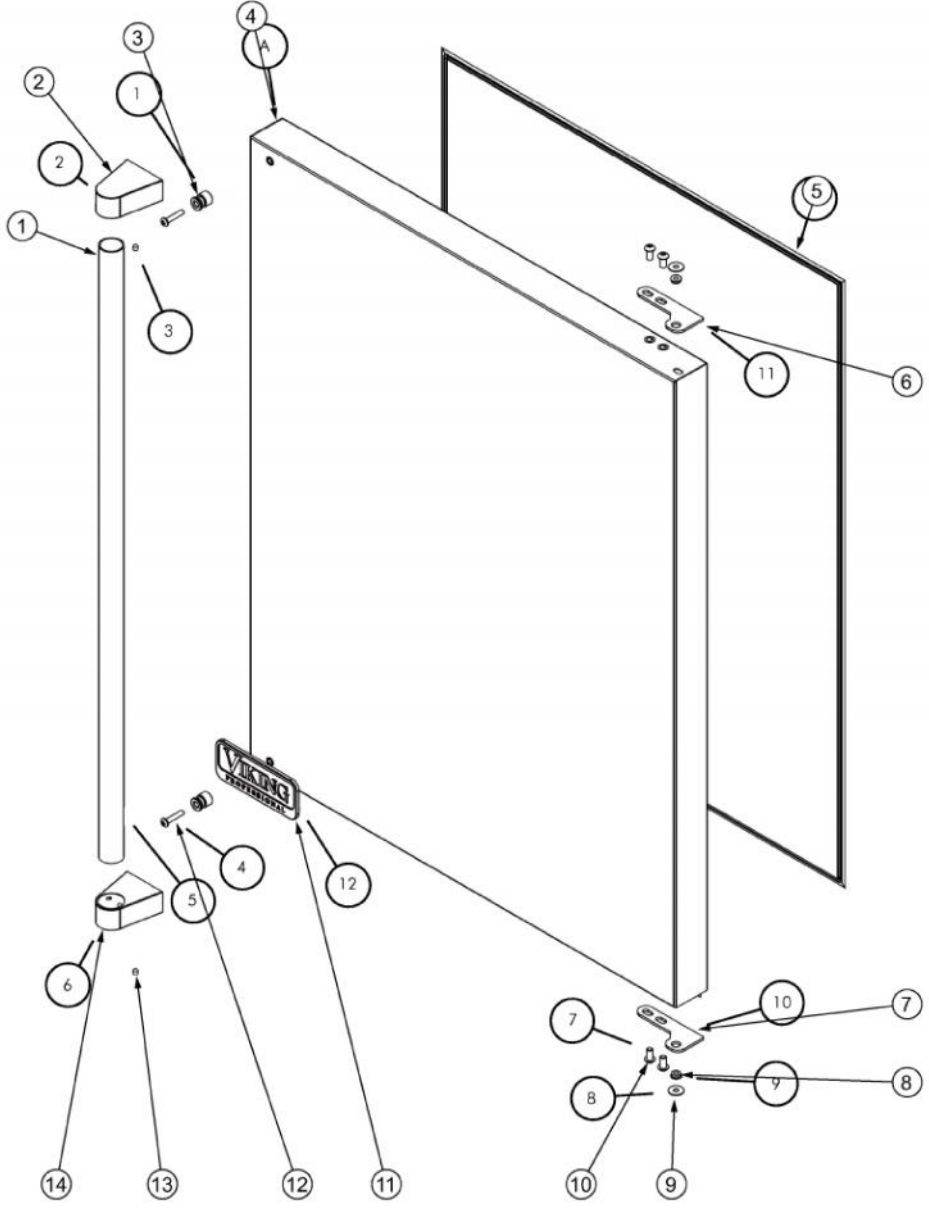

----- Manual continues below -----

Ref #	Part Number	Qty.	Description
1	009519-000	1	HANDLE TUBE, SS
2	009669-000	1	END CAP W/SET SCREW
3	009641-000	2	VIKING HANDLE STAND-OFF STUD
4	022727-000	1	DOOR ASSY, RH SS (DOES NOT INCLUDE HANDLE OR HIN...
No.	022728-000	1	DOOR ASSY, LH SS (DOES NOT INCLUDE HANDLE OR HING...
5	PW230005	1	GASKET, DOOR (VUWC140) X 42241280
6	009760-000	1	HINGE ADAPTER, TOP, SS
7	009757-000	1	HINGE ADAPTER, BOTTOM, SS
8	009755-000	2	NYLON HINGE BUSHING
9	009761-000	2	WASHER, NYLON
10	010212-000	4	SCREW, 1/4-20 SS
11	PS100055	1	VIKING NAMEPLATE 142 WC (42242662)
12	PW300163	2	SCREW (VUIM150) 42243357
13	009644-000	2	SET SCREW
14	010211-000	1	END CAP BOT W/SS
No.	010221-000	1	DOOR HINGE, RIGHT TOP - SS
No.	010244-000	1	HINGE, RIGHT BOTTOM - SS
No.	022225-000	1	TOP HINGE PIN
No.	022730-000	1	HINGE PIN, BOTTOM
No.	010223-000	6	SCREW, NO.10-32 X .75 COUNTERSUNK, SS