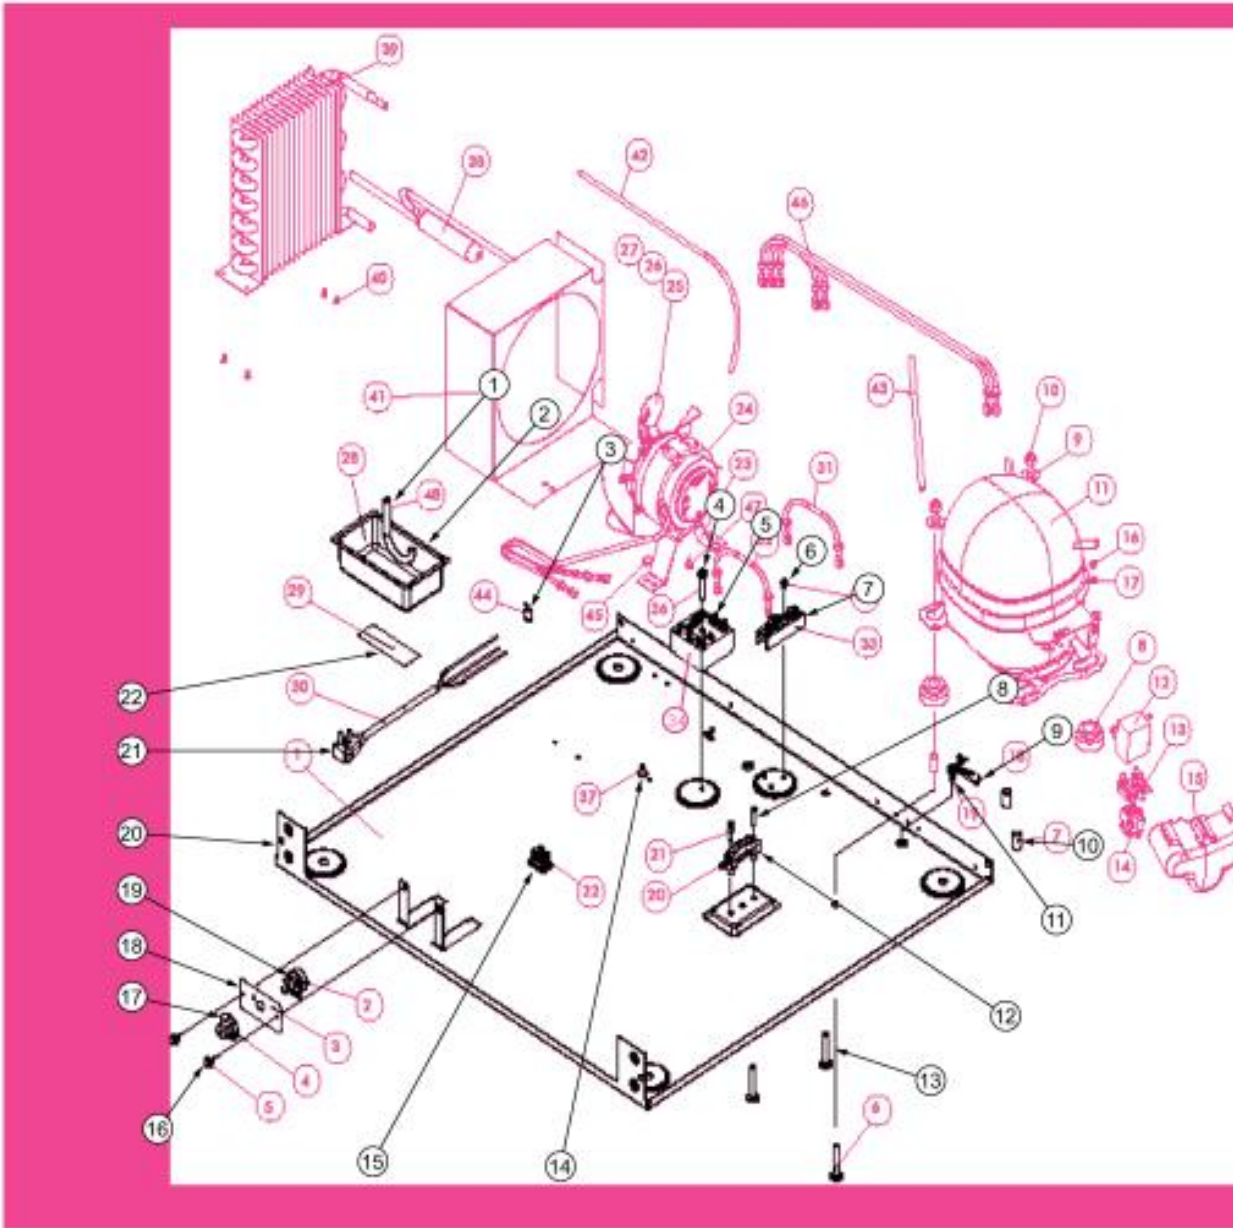

Ref #	Part Number	Qty.	Description
1	022751-000	1	?J? TRAP
2	010078-000	1	DRIP PAN
3	NON-SERVICEABLE	1	CABLE TIE
4	NON-SERVICEABLE	1	NO.10-32 X 1-1/4 HX.WSH.HD SCREW
5	022935-000	1	SSAC THERMOSTAT CONTROL
6	PW200029	1	SCREW
7	028405-000	1	TERMINAL BLOCK, ELECTRON, ESB!-3-5
8	NON-SERVICEABLE	2	SCREW, POWER CORD CLAMP
9	PW300137	1	GROUND WIRE (VUIM150)
10	022768-000	4	SLEEVE .65? LONG
11	NON-SERVICEABLE	1	NO.8-32 X 1/4 PH.PAN HD. SCREW
12	022764-000	1	CLAMP, POWER CORD
13	PW200023	4	CARRIAGE BOLT
14	010062-000	2	CARRIAGE BOLT
15	007640-000	1	PLASTIC WIRE CLIP
16	009924-000	2	WASHER HD SCREW - ZN
17	022939-000	1	THERMOSTAT KNOB
18	028408-000	1	POTENTIOMETER MOUNTING BRACKET
19	022903-000	1	SSAC THERMOSTAT POTENTIOMETER
20	022765-000	1	BASEPLATE, COUNTERTOP UNIT
21	022932-000	1	POWER CORD (NOT SHOWN)
22	010079-000	1	TAPE - WH